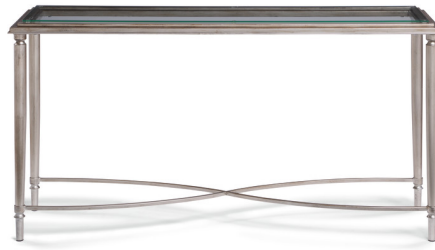

Piper | W1086

Lamp Table
W1086-02
24"H x 24"W x 24"D

W1086-02

W1086-02

Features:

- Elegant style
- Antique pewter finish
- Made with layered glass and metal
- Hourglass metal stretcher
- Round, tapered metal legs
- Requires assembly

Chairside Table
W1086-07
24"H x 20"W x 20"D

- Features:
- Elegant style
 - Antique pewter finish
 - Made with layered glass and metal
 - Hourglass metal stretcher
 - Round, tapered metal legs
 - Requires assembly

Sofa Table
W1086-04
29"H x 52"W x 19"D

- Features:
- Elegant style
 - Antique pewter finish
 - Made with layered glass and metal
 - Hourglass metal stretcher
 - Round, tapered metal legs
 - Requires assembly

Square Coffee Table
W1086-032
20"H x 36"W x 36"D

- Features:
- Elegant style
 - Antique pewter finish
 - Made with layered glass and metal
 - Hourglass metal stretcher
 - Round, tapered metal legs
 - Requires assembly