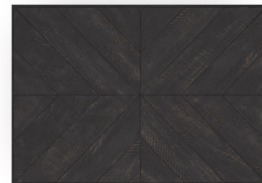

Chevron | W1004

Drawer Chest
W1004-872
53"H x 34"W x 18"D

W1004-872

Features:

- Modern rustic/farmhouse style
- Crafted with sustainably sourced, FSC-certified solid pine wood and veneers for beauty and durability
- Stained to showcase the natural character of the woodgrain
- Gunmetal finished drawer pulls
- Five soft-close drawers provide ample storage that's easy to access
- Coordinating mirror that attaches to the dresser is available for a complete look
- The rich ebony finish mixes and matches with other Chevron pieces for a unique yet harmonious aesthetic

Nightstand
W1004-863
28"H x 26"W x 18"D

W1004-863

Features:

- Modern rustic/farmhouse style
- Crafted with sustainably sourced, FSC-certified solid pine wood and veneers for beauty and durability
- Angled wood panels in top create a striking chevron pattern
- Stained to showcase the natural character of the woodgrain
- Gunmetal finished drawer pulls
- Three soft-close drawers provide ample storage that's easy to access
- Coordinating mirror that attaches to the dresser is available for a complete look
- Two integrated outlets and USB ports keep cords hidden and out of the way and make it easy to charge mobile devices
- The rich ebony finish mixes and matches with other Chevron pieces for a unique yet harmonious aesthetic

Dresser
W1004-860
36"H x 64"W x 18"D

W1004-860

Features:

- Modern rustic/farmhouse style
- Crafted with sustainably sourced, FSC-certified solid pine wood and veneers for beauty and durability
- Angled wood panels in top create a striking chevron pattern
- Stained to showcase the natural character of the woodgrain
- Gunmetal finished drawer pulls
- Six soft-close drawers provide ample storage that's easy to access
- Coordinating mirror that attaches to the dresser is available for a complete look
- The rich ebony finish mixes and matches with other Chevron pieces for a unique yet harmonious aesthetic