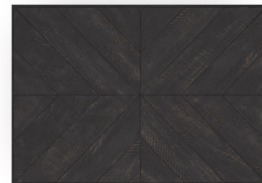

Chevron | W1004

**Drawer Chest**  
W1004-872  
53"H x 34"W x 18"D

W1004-872

**Features:**

- Modern rustic/farmhouse style
- Crafted with sustainably sourced, FSC-certified solid pine wood and veneers for beauty and durability
- Stained to showcase the natural character of the woodgrain
- Gunmetal finished drawer pulls
- Five soft-close drawers provide ample storage that's easy to access
- Coordinating mirror that attaches to the dresser is available for a complete look
- The rich ebony finish mixes and matches with other Chevron pieces for a unique yet harmonious aesthetic

**Nightstand**  
W1004-863  
28"H x 26"W x 18"D

W1004-863

**Features:**

- Modern rustic/farmhouse style
- Crafted with sustainably sourced, FSC-certified solid pine wood and veneers for beauty and durability
- Angled wood panels in top create a striking chevron pattern
- Stained to showcase the natural character of the woodgrain
- Gunmetal finished drawer pulls
- Three soft-close drawers provide ample storage that's easy to access
- Coordinating mirror that attaches to the dresser is available for a complete look
- Two integrated outlets and USB ports keep cords hidden and out of the way and make it easy to charge mobile devices
- The rich ebony finish mixes and matches with other Chevron pieces for a unique yet harmonious aesthetic

### W1004-860

**Features:**

- Modern rustic/farmhouse style
- Crafted with sustainably sourced, FSC-certified solid pine wood and veneers for beauty and durability
- Angled wood panels in top create a striking chevron pattern
- Stained to showcase the natural character of the woodgrain
- Gunmetal finished drawer pulls
- Six soft-close drawers provide ample storage that's easy to access
- Coordinating mirror that attaches to the dresser is available for a complete look
- The rich ebony finish mixes and matches with other Chevron pieces for a unique yet harmonious aesthetic