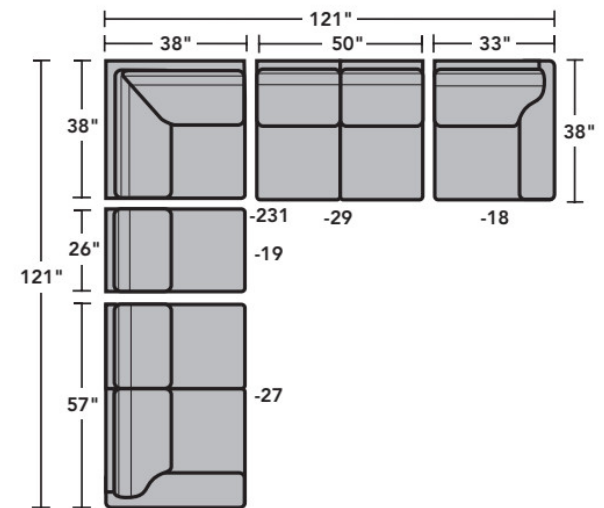

- Standard
- Optional

PRODUCT DIMENSIONS

	OVERALL			SEAT			Arm Height
	Height	Width	Depth	Height	Width	Depth	
LAF Chair -17	35"	33"	38"	20"	25"	21"	25"
RAF Chair -18	35"	33"	38"	20"	25"	21"	25"
Armless Chair -19	35"	26"	38"	20"	26"	21"	
Full Wedge -23	35"	67"	38"	20"	45"	21"	
Corner Chair -231	35"	37"	38"	20"	21"	21"	
LAF Chaise -25	35"	34"	68"	20"	27"	52"	25"
RAF Chaise -26	35"	34"	68"	20"	27"	52"	25"
LAF Angled Chaise -255	35"	64"	51"	20"	44"	21"	25"
RAF Angled Chaise -265	35"	64"	51"	20"	44"	34"	25"
LAF Loveseat -27	35"	57"	38"	20"	50"	21"	25"
RAF Loveseat -28	35"	57"	38"	20"	50"	21"	25"
Armless Loveseat -29	35"	50"	38"	20"	50"	21"	
LAF Corner Sofa -33	35"	95"	38"	20"	73"	21"	25"
RAF Corner Sofa -34	35"	95"	38"	20"	73"	21"	25"
LAF Sofa -37	35"	81"	38"	20"	74"	21"	25"
RAF Sofa -38	35"	81"	38"	20"	74"	21"	25"

B3399-28
RAF Loveseat

B3399-29
Armless Loveseat

B3399-255
LAF Angled Chaise

B3399-265
RAF Angled Chaise

B3399-23
Full Wedge

B3399-231
Corner Chair

B3399-25
LAF Chaise

B3399-26
RAF Chaise

B3399-17
LAF Chair

B3399-18
RAF Chair

B3399-19
Armless Chair

Scale 1/4"=1'

Dimensions are in inches and are subject to variance.
© Flexsteel Industries, Inc. 6/22
FLX-CP-FS-CC-B3399

FLEXSTEEL®

B3399 Bryant Sectional | Components & Configurations

Leather Furniture

Sample Configurations

Scale 1/4"=1'

Dimensions are in inches and are subject to variance.
© Flexsteel Industries, Inc. 6/22
FLX-CP-FS-CC-B3399

FLEXSTEEL®