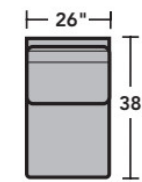

Leather Furniture

Components

LAF = Left-Arm-Facing
RAF = Right-Arm-Facing

B3399-33
LAF Corner Sofa

B3399-34
RAF Corner Sofa

B3399-37
LAF Sofa

B3399-38
RAF Sofa

B3399-27
LAF Loveseat

B3399-28
RAF Loveseat

B3399-29
Armless Loveseat

B3399-255
LAF Angled Chaise

B3399-265
RAF Angled Chaise

B3399-23
Full Wedge

B3399-231
Corner Chair

B3399-25
LAF Chaise

B3399-26
RAF Chaise

B3399-17
LAF Chair

B3399-18
RAF Chair

B3399-19
Armless Chair

Scale 1/4"=1'

Dimensions are in inches and are subject to variance.
© Flexsteel Industries, Inc. 6/22
FLX-CP-FS-CC-B3399

FLEXSTEEL®

B3399 Bryant Sectional | Components & Configurations

Leather Furniture

Sample Configurations

Scale 1/4"=1'

Dimensions are in inches and are subject to variance.
© Flexsteel Industries, Inc. 6/22
FLX-CP-FS-CC-B3399

FLEXSTEEL®