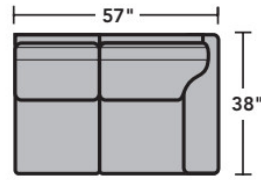

- Standard
- Optional

PRODUCT DIMENSIONS

	OVERALL			SEAT			Arm Height
	Height	Width	Depth	Height	Width	Depth	
LAF Chair -17	35"	33"	38"	20"	25"	21"	25"
RAF Chair -18	35"	33"	38"	20"	25"	21"	25"
Armless Chair -19	35"	26"	38"	20"	26"	21"	
Full Wedge -23	35"	67"	38"	20"	45"	21"	
Corner Chair -231	35"	37"	38"	20"	21"	21"	
LAF Chaise -25	35"	34"	68"	20"	27"	52"	25"
RAF Chaise -26	35"	34"	68"	20"	27"	52"	25"
LAF Angled Chaise -255	35"	64"	51"	20"	44"	21"	25"
RAF Angled Chaise -265	35"	64"	51"	20"	44"	34"	25"
LAF Loveseat -27	35"	57"	38"	20"	50"	21"	25"
RAF Loveseat -28	35"	57"	38"	20"	50"	21"	25"
Armless Loveseat -29	35"	50"	38"	20"	50"	21"	
LAF Corner Sofa -33	35"	95"	38"	20"	73"	21"	25"
RAF Corner Sofa -34	35"	95"	38"	20"	73"	21"	25"
LAF Sofa -37	35"	81"	38"	20"	74"	21"	25"
RAF Sofa -38	35"	81"	38"	20"	74"	21"	25"

Leather Furniture

Components

LAF = Left-Arm-Facing
RAF = Right-Arm-Facing

B3399-33
LAF Corner Sofa

B3399-34
RAF Corner Sofa

B3399-37
LAF Sofa

B3399-38
RAF Sofa

B3399-27
LAF Loveseat

B3399-28
RAF Loveseat

B3399-29
Armless Loveseat

B3399-255
LAF Angled Chaise

B3399-265
RAF Angled Chaise

B3399-23
Full Wedge

B3399-231
Corner Chair

B3399-25
LAF Chaise

B3399-26
RAF Chaise

Leather Furniture

Sample Configurations

Scale 1/4"=1'

Dimensions are in inches and are subject to variance.
© Flexsteel Industries, Inc. 6/22
FLX-CP-FS-CC-B3399

FLEXSTEEL®