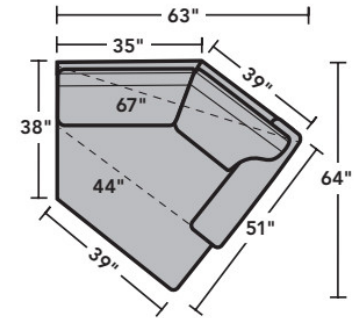

B3399-265
RAF Angled Chaise