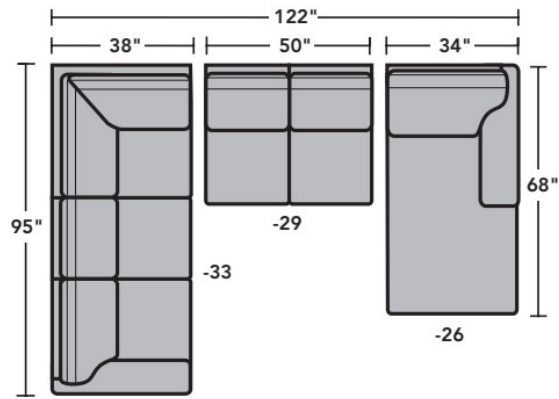

- Standard
- Optional

PRODUCT DIMENSIONS

	OVERALL			SEAT			Arm Height
	Height	Width	Depth	Height	Width	Depth	
LAF Chair -17	35"	33"	38"	20"	25"	21"	25"
RAF Chair -18	35"	33"	38"	20"	25"	21"	25"
Armless Chair -19	35"	26"	38"	20"	26"	21"	
Full Wedge -23	35"	67"	38"	20"	45"	21"	
Corner Chair -231	35"	37"	38"	20"	21"	21"	
LAF Chaise -25	35"	34"	68"	20"	27"	52"	25"
RAF Chaise -26	35"	34"	68"	20"	27"	52"	25"
LAF Angled Chaise -255	35"	64"	51"	20"	44"	21"	25"
RAF Angled Chaise -265	35"	64"	51"	20"	44"	34"	25"
LAF Loveseat -27	35"	57"	38"	20"	50"	21"	25"
RAF Loveseat -28	35"	57"	38"	20"	50"	21"	25"
Armless Loveseat -29	35"	50"	38"	20"	50"	21"	
LAF Corner Sofa -33	35"	95"	38"	20"	73"	21"	25"
RAF Corner Sofa -34	35"	95"	38"	20"	73"	21"	25"
LAF Sofa -37	35"	81"	38"	20"	74"	21"	25"
RAF Sofa -38	35"	81"	38"	20"	74"	21"	25"

B3399-28
RAF Loveseat

B3399-29
Armless Loveseat

B3399-255
LAF Angled Chaise

B3399-265
RAF Angled Chaise

B3399-23
Full Wedge

B3399-231
Corner Chair

B3399-25
LAF Chaise

B3399-26
RAF Chaise

B3399-17
LAF Chair

B3399-18
RAF Chair

B3399-19
Armless Chair

Scale 1/4"=1'

Dimensions are in inches and are subject to variance.
© Flexsteel Industries, Inc. 6/22
FLX-CP-FS-CC-B3399

FLEXSTEEL®

B3399 Bryant Sectional | Components & Configurations

Leather Furniture

Sample Configurations

Scale 1/4"=1'

Dimensions are in inches and are subject to variance.
© Flexsteel Industries, Inc. 6/22
FLX-CP-FS-CC-B3399

FLEXSTEEL®