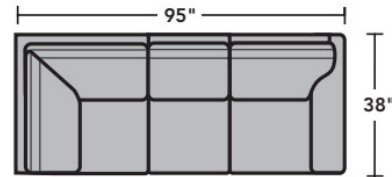

- Standard
- Optional

PRODUCT DIMENSIONS

	OVERALL			SEAT			Arm Height
	Height	Width	Depth	Height	Width	Depth	
LAF Chair -17	35"	33"	38"	20"	25"	21"	25"
RAF Chair -18	35"	33"	38"	20"	25"	21"	25"
Armless Chair -19	35"	26"	38"	20"	26"	21"	
Full Wedge -23	35"	67"	38"	20"	45"	21"	
Corner Chair -231	35"	37"	38"	20"	21"	21"	
LAF Chaise -25	35"	34"	68"	20"	27"	52"	25"
RAF Chaise -26	35"	34"	68"	20"	27"	52"	25"
LAF Angled Chaise -255	35"	64"	51"	20"	44"	21"	25"
RAF Angled Chaise -265	35"	64"	51"	20"	44"	34"	25"
LAF Loveseat -27	35"	57"	38"	20"	50"	21"	25"
RAF Loveseat -28	35"	57"	38"	20"	50"	21"	25"
Armless Loveseat -29	35"	50"	38"	20"	50"	21"	
LAF Corner Sofa -33	35"	95"	38"	20"	73"	21"	25"
RAF Corner Sofa -34	35"	95"	38"	20"	73"	21"	25"
LAF Sofa -37	35"	81"	38"	20"	74"	21"	25"
RAF Sofa -38	35"	81"	38"	20"	74"	21"	25"

Connecting Clips

A connecting clip is attached to one sectional piece to allow the frame of a second piece to slide neatly down into the clip to secure the two pieces together.

B3399 Bryant Sectional | Components & Configurations

Leather Furniture

Components

LAF = Left-Arm-Facing
RAF = Right-Arm-Facing

B3399-33
LAF Corner Sofa

B3399-34
RAF Corner Sofa

B3399-37
LAF Sofa

B3399-38
RAF Sofa

B3399-27
LAF Loveseat

Leather Furniture

Sample Configurations

Scale 1/4"=1'

Dimensions are in inches and are subject to variance.
© Flexsteel Industries, Inc. 6/22
FLX-CP-FS-CC-B3399

FLEXSTEEL®