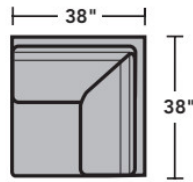

Leather Furniture

Components

LAF = Left-Arm-Facing
RAF = Right-Arm-Facing

B3399-33
LAF Corner Sofa

B3399-34
RAF Corner Sofa

B3399-37
LAF Sofa

B3399-38
RAF Sofa

B3399-27
LAF Loveseat

B3399-28
RAF Loveseat

B3399-29
Armless Loveseat

B3399-255
LAF Angled Chaise

B3399-265
RAF Angled Chaise

B3399-23
Full Wedge

B3399-231
Corner Chair

B3399-25
LAF Chaise

B3399-26
RAF Chaise

B3399-17
LAF Chair

B3399-18
RAF Chair

B3399-19
Armless Chair

Scale 1/4"=1'

Dimensions are in inches and are subject to variance.
© Flexsteel Industries, Inc. 6/22
FLX-CP-FS-CC-B3399

FLEXSTEEL®

B3399 Bryant Sectional | Components & Configurations

Leather Furniture

Sample Configurations

Scale 1/4"=1'

Dimensions are in inches and are subject to variance.
© Flexsteel Industries, Inc. 6/22
FLX-CP-FS-CC-B3399

FLEXSTEEL®