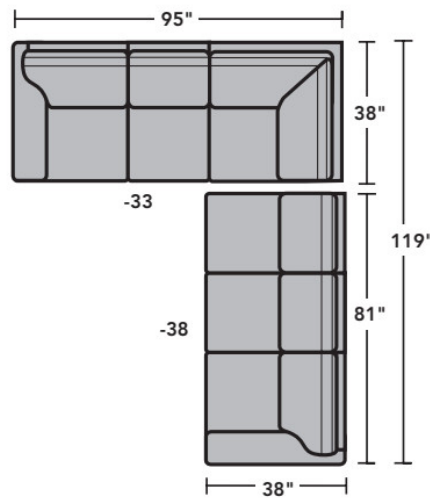

- Standard
- Optional

PRODUCT DIMENSIONS

	OVERALL			SEAT			Arm Height
	Height	Width	Depth	Height	Width	Depth	
LAF Chair -17	35"	33"	38"	20"	25"	21"	25"
RAF Chair -18	35"	33"	38"	20"	25"	21"	25"
Armless Chair -19	35"	26"	38"	20"	26"	21"	
Full Wedge -23	35"	67"	38"	20"	45"	21"	
Corner Chair -231	35"	37"	38"	20"	21"	21"	
LAF Chaise -25	35"	34"	68"	20"	27"	52"	25"
RAF Chaise -26	35"	34"	68"	20"	27"	52"	25"
LAF Angled Chaise -255	35"	64"	51"	20"	44"	21"	25"
RAF Angled Chaise -265	35"	64"	51"	20"	44"	34"	25"
LAF Loveseat -27	35"	57"	38"	20"	50"	21"	25"
RAF Loveseat -28	35"	57"	38"	20"	50"	21"	25"
Armless Loveseat -29	35"	50"	38"	20"	50"	21"	
LAF Corner Sofa -33	35"	95"	38"	20"	73"	21"	25"
RAF Corner Sofa -34	35"	95"	38"	20"	73"	21"	25"
LAF Sofa -37	35"	81"	38"	20"	74"	21"	25"
RAF Sofa -38	35"	81"	38"	20"	74"	21"	25"

B3399-28
RAF Loveseat

B3399-29
Armless Loveseat

B3399-255
LAF Angled Chaise

B3399-265
RAF Angled Chaise

B3399-23
Full Wedge

B3399-231
Corner Chair

B3399-25
LAF Chaise

B3399-26
RAF Chaise

B3399-17
LAF Chair

B3399-18
RAF Chair

B3399-19
Armless Chair

Scale 1/4"=1'

Dimensions are in inches and are subject to variance.
© Flexsteel Industries, Inc. 6/22
FLX-CP-FS-CC-B3399

FLEXSTEEL®

B3399 Bryant Sectional | Components & Configurations

Leather Furniture

Sample Configurations

Scale 1/4"=1'

Dimensions are in inches and are subject to variance.
© Flexsteel Industries, Inc. 6/22
FLX-CP-FS-CC-B3399

FLEXSTEEL®