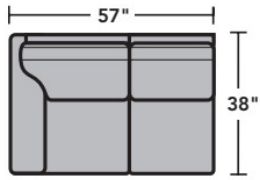

- Standard
- Optional

PRODUCT DIMENSIONS

	OVERALL			SEAT			Arm Height
	Height	Width	Depth	Height	Width	Depth	
LAF Chair -17	35"	33"	38"	20"	25"	21"	25"
RAF Chair -18	35"	33"	38"	20"	25"	21"	25"
Armless Chair -19	35"	26"	38"	20"	26"	21"	
Full Wedge -23	35"	67"	38"	20"	45"	21"	
Corner Chair -231	35"	37"	38"	20"	21"	21"	
LAF Chaise -25	35"	34"	68"	20"	27"	52"	25"
RAF Chaise -26	35"	34"	68"	20"	27"	52"	25"
LAF Angled Chaise -255	35"	64"	51"	20"	44"	21"	25"
RAF Angled Chaise -265	35"	64"	51"	20"	44"	34"	25"
LAF Loveseat -27	35"	57"	38"	20"	50"	21"	25"
RAF Loveseat -28	35"	57"	38"	20"	50"	21"	25"
Armless Loveseat -29	35"	50"	38"	20"	50"	21"	
LAF Corner Sofa -33	35"	95"	38"	20"	73"	21"	25"
RAF Corner Sofa -34	35"	95"	38"	20"	73"	21"	25"
LAF Sofa -37	35"	81"	38"	20"	74"	21"	25"
RAF Sofa -38	35"	81"	38"	20"	74"	21"	25"

Leather Furniture

Components

LAF = Left-Arm-Facing
RAF = Right-Arm-Facing

B3399-33
LAF Corner Sofa

B3399-34
RAF Corner Sofa

B3399-37
LAF Sofa

B3399-38
RAF Sofa

B3399-27
LAF Loveseat

B3399-28
RAF Loveseat

B3399-29
Armless Loveseat

B3399-255
LAF Angled Chaise

B3399-265
RAF Angled Chaise

B3399-23
Full Wedge

B3399-231
Corner Chair

B3399-25
LAF Chaise

B3399-26
RAF Chaise

Leather Furniture

Sample Configurations

Scale 1/4"=1'

Dimensions are in inches and are subject to variance.
© Flexsteel Industries, Inc. 6/22
FLX-CP-FS-CC-B3399

FLEXSTEEL®