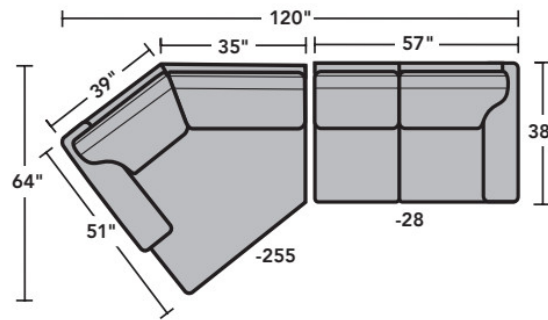

- Standard
- Optional

PRODUCT DIMENSIONS

	OVERALL			SEAT			Arm Height
	Height	Width	Depth	Height	Width	Depth	
LAF Chair -17	35"	33"	38"	20"	25"	21"	25"
RAF Chair -18	35"	33"	38"	20"	25"	21"	25"
Armless Chair -19	35"	26"	38"	20"	26"	21"	
Full Wedge -23	35"	67"	38"	20"	45"	21"	
Corner Chair -231	35"	37"	38"	20"	21"	21"	
LAF Chaise -25	35"	34"	68"	20"	27"	52"	25"
RAF Chaise -26	35"	34"	68"	20"	27"	52"	25"
LAF Angled Chaise -255	35"	64"	51"	20"	44"	21"	25"
RAF Angled Chaise -265	35"	64"	51"	20"	44"	34"	25"
LAF Loveseat -27	35"	57"	38"	20"	50"	21"	25"
RAF Loveseat -28	35"	57"	38"	20"	50"	21"	25"
Armless Loveseat -29	35"	50"	38"	20"	50"	21"	
LAF Corner Sofa -33	35"	95"	38"	20"	73"	21"	25"
RAF Corner Sofa -34	35"	95"	38"	20"	73"	21"	25"
LAF Sofa -37	35"	81"	38"	20"	74"	21"	25"
RAF Sofa -38	35"	81"	38"	20"	74"	21"	25"

B3399-28
RAF Loveseat

B3399-29
Armless Loveseat

B3399-255
LAF Angled Chaise

B3399-265
RAF Angled Chaise

B3399-23
Full Wedge

B3399-231
Corner Chair

B3399-25
LAF Chaise

B3399-26
RAF Chaise

B3399-17
LAF Chair

B3399-18
RAF Chair

B3399-19
Armless Chair

Scale 1/4"=1'

Dimensions are in inches and are subject to variance.
© Flexsteel Industries, Inc. 6/22
FLX-CP-FS-CC-B3399

FLEXSTEEL®

B3399 Bryant Sectional | Components & Configurations

Leather Furniture

Sample Configurations

Scale 1/4"=1'

Dimensions are in inches and are subject to variance.
© Flexsteel Industries, Inc. 6/22
FLX-CP-FS-CC-B3399

FLEXSTEEL®