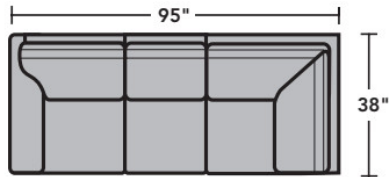

- Standard
- Optional

PRODUCT DIMENSIONS

	OVERALL			SEAT			Arm Height
	Height	Width	Depth	Height	Width	Depth	
LAF Chair -17	35"	33"	38"	20"	25"	21"	25"
RAF Chair -18	35"	33"	38"	20"	25"	21"	25"
Armless Chair -19	35"	26"	38"	20"	26"	21"	
Full Wedge -23	35"	67"	38"	20"	45"	21"	
Corner Chair -231	35"	37"	38"	20"	21"	21"	
LAF Chaise -25	35"	34"	68"	20"	27"	52"	25"
RAF Chaise -26	35"	34"	68"	20"	27"	52"	25"
LAF Angled Chaise -255	35"	64"	51"	20"	44"	21"	25"
RAF Angled Chaise -265	35"	64"	51"	20"	44"	34"	25"
LAF Loveseat -27	35"	57"	38"	20"	50"	21"	25"
RAF Loveseat -28	35"	57"	38"	20"	50"	21"	25"
Armless Loveseat -29	35"	50"	38"	20"	50"	21"	
LAF Corner Sofa -33	35"	95"	38"	20"	73"	21"	25"
RAF Corner Sofa -34	35"	95"	38"	20"	73"	21"	25"
LAF Sofa -37	35"	81"	38"	20"	74"	21"	25"
RAF Sofa -38	35"	81"	38"	20"	74"	21"	25"

Connecting Clips

A connecting clip is attached to one sectional piece to allow the frame of a second piece to slide neatly down into the clip to secure the two pieces together.

B3399 Bryant Sectional | Components & Configurations

Leather Furniture

Components

LAF = Left-Arm-Facing
RAF = Right-Arm-Facing

B3399-33
LAF Corner Sofa

B3399-34
RAF Corner Sofa

B3399-37
LAF Sofa

B3399-38
RAF Sofa

B3399-27
LAF Loveseat

Leather Furniture

Sample Configurations

Scale 1/4"=1'

Dimensions are in inches and are subject to variance.
© Flexsteel Industries, Inc. 6/22
FLX-CP-FS-CC-B3399

FLEXSTEEL®