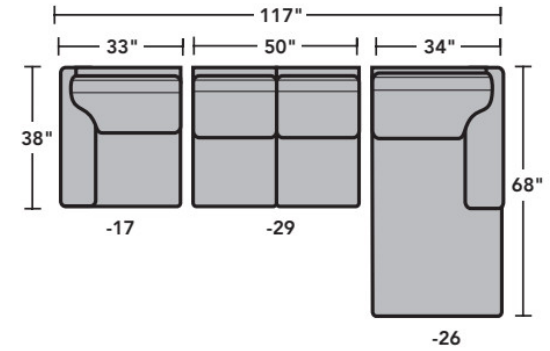

- Standard
- Optional

PRODUCT DIMENSIONS

	OVERALL			SEAT			Arm Height
	Height	Width	Depth	Height	Width	Depth	
LAF Chair -17	35"	33"	38"	20"	25"	21"	25"
RAF Chair -18	35"	33"	38"	20"	25"	21"	25"
Armless Chair -19	35"	26"	38"	20"	26"	21"	
Full Wedge -23	35"	67"	38"	20"	45"	21"	
Corner Chair -231	35"	37"	38"	20"	21"	21"	
LAF Chaise -25	35"	34"	68"	20"	27"	52"	25"
RAF Chaise -26	35"	34"	68"	20"	27"	52"	25"
LAF Angled Chaise -255	35"	64"	51"	20"	44"	21"	25"
RAF Angled Chaise -265	35"	64"	51"	20"	44"	34"	25"
LAF Loveseat -27	35"	57"	38"	20"	50"	21"	25"
RAF Loveseat -28	35"	57"	38"	20"	50"	21"	25"
Armless Loveseat -29	35"	50"	38"	20"	50"	21"	
LAF Corner Sofa -33	35"	95"	38"	20"	73"	21"	25"
RAF Corner Sofa -34	35"	95"	38"	20"	73"	21"	25"
LAF Sofa -37	35"	81"	38"	20"	74"	21"	25"
RAF Sofa -38	35"	81"	38"	20"	74"	21"	25"

B3399-28
RAF Loveseat

B3399-29
Armless Loveseat

B3399-255
LAF Angled Chaise

B3399-265
RAF Angled Chaise

B3399-23
Full Wedge

B3399-231
Corner Chair

B3399-25
LAF Chaise

B3399-26
RAF Chaise

B3399-17
LAF Chair

B3399-18
RAF Chair

B3399-19
Armless Chair

Scale 1/4"=1'

Dimensions are in inches and are subject to variance.
© Flexsteel Industries, Inc. 6/22
FLX-CP-FS-CC-B3399

FLEXSTEEL®

B3399 Bryant Sectional | Components & Configurations

Leather Furniture

Sample Configurations

Scale 1/4"=1'

Dimensions are in inches and are subject to variance.
© Flexsteel Industries, Inc. 6/22
FLX-CP-FS-CC-B3399

FLEXSTEEL®