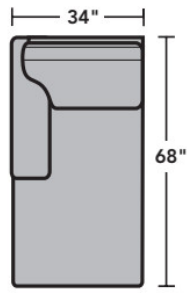

Leather Furniture

Components

LAF = Left-Arm-Facing
RAF = Right-Arm-Facing

B3399-33
LAF Corner Sofa

B3399-34
RAF Corner Sofa

B3399-37
LAF Sofa

B3399-38
RAF Sofa

B3399-27
LAF Loveseat

B3399-28
RAF Loveseat

B3399-29
Armless Loveseat

B3399-255
LAF Angled Chaise

B3399-265
RAF Angled Chaise

B3399-23
Full Wedge

B3399-231
Corner Chair

B3399-25
LAF Chaise

B3399-26
RAF Chaise

B3399-17
LAF Chair

B3399-18
RAF Chair

B3399-19
Armless Chair

Scale 1/4"=1'

Dimensions are in inches and are subject to variance.
© Flexsteel Industries, Inc. 6/22
FLX-CP-FS-CC-B3399

FLEXSTEEL®

B3399 Bryant Sectional | Components & Configurations

Leather Furniture

Sample Configurations

Scale 1/4"=1'

Dimensions are in inches and are subject to variance.
© Flexsteel Industries, Inc. 6/22
FLX-CP-FS-CC-B3399

FLEXSTEEL®