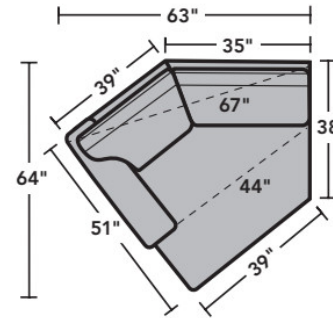

B3399-255
LAF Angled Chaise