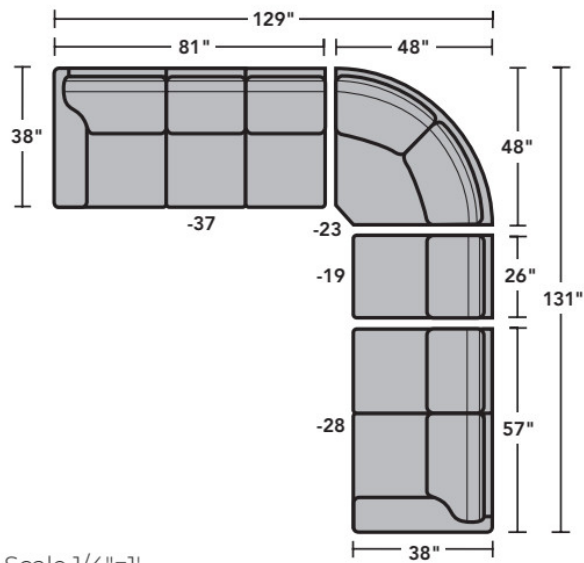

- Standard
- Optional

PRODUCT DIMENSIONS

	OVERALL			SEAT			Arm Height
	Height	Width	Depth	Height	Width	Depth	
LAF Chair -17	35"	33"	38"	20"	25"	21"	25"
RAF Chair -18	35"	33"	38"	20"	25"	21"	25"
Armless Chair -19	35"	26"	38"	20"	26"	21"	
Full Wedge -23	35"	67"	38"	20"	45"	21"	
Corner Chair -231	35"	37"	38"	20"	21"	21"	
LAF Chaise -25	35"	34"	68"	20"	27"	52"	25"
RAF Chaise -26	35"	34"	68"	20"	27"	52"	25"
LAF Angled Chaise -255	35"	64"	51"	20"	44"	21"	25"
RAF Angled Chaise -265	35"	64"	51"	20"	44"	34"	25"
LAF Loveseat -27	35"	57"	38"	20"	50"	21"	25"
RAF Loveseat -28	35"	57"	38"	20"	50"	21"	25"
Armless Loveseat -29	35"	50"	38"	20"	50"	21"	
LAF Corner Sofa -33	35"	95"	38"	20"	73"	21"	25"
RAF Corner Sofa -34	35"	95"	38"	20"	73"	21"	25"
LAF Sofa -37	35"	81"	38"	20"	74"	21"	25"
RAF Sofa -38	35"	81"	38"	20"	74"	21"	25"

B3399-28
RAF Loveseat

B3399-29
Armless Loveseat

B3399-255
LAF Angled Chaise

B3399-265
RAF Angled Chaise

B3399-23
Full Wedge

B3399-231
Corner Chair

B3399-25
LAF Chaise

B3399-26
RAF Chaise

B3399-17
LAF Chair

B3399-18
RAF Chair

B3399-19
Armless Chair

Scale 1/4"=1'

Dimensions are in inches and are subject to variance.
© Flexsteel Industries, Inc. 6/22
FLX-CP-FS-CC-B3399

FLEXSTEEL®

B3399 Bryant Sectional | Components & Configurations

Leather Furniture

Sample Configurations

Scale 1/4"=1'

Dimensions are in inches and are subject to variance.
© Flexsteel Industries, Inc. 6/22
FLX-CP-FS-CC-B3399

FLEXSTEEL®