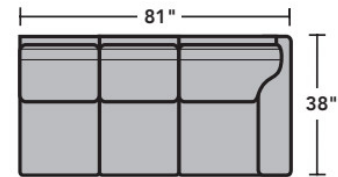

- Standard
- Optional

PRODUCT DIMENSIONS

	OVERALL			SEAT			Arm Height
	Height	Width	Depth	Height	Width	Depth	
LAF Chair -17	35"	33"	38"	20"	25"	21"	25"
RAF Chair -18	35"	33"	38"	20"	25"	21"	25"
Armless Chair -19	35"	26"	38"	20"	26"	21"	
Full Wedge -23	35"	67"	38"	20"	45"	21"	
Corner Chair -231	35"	37"	38"	20"	21"	21"	
LAF Chaise -25	35"	34"	68"	20"	27"	52"	25"
RAF Chaise -26	35"	34"	68"	20"	27"	52"	25"
LAF Angled Chaise -255	35"	64"	51"	20"	44"	21"	25"
RAF Angled Chaise -265	35"	64"	51"	20"	44"	34"	25"
LAF Loveseat -27	35"	57"	38"	20"	50"	21"	25"
RAF Loveseat -28	35"	57"	38"	20"	50"	21"	25"
Armless Loveseat -29	35"	50"	38"	20"	50"	21"	
LAF Corner Sofa -33	35"	95"	38"	20"	73"	21"	25"
RAF Corner Sofa -34	35"	95"	38"	20"	73"	21"	25"
LAF Sofa -37	35"	81"	38"	20"	74"	21"	25"
RAF Sofa -38	35"	81"	38"	20"	74"	21"	25"

Leather Furniture

Components

LAF = Left-Arm-Facing
RAF = Right-Arm-Facing

B3399-33
LAF Corner Sofa

B3399-34
RAF Corner Sofa

B3399-37
LAF Sofa

B3399-38
RAF Sofa

B3399-27
LAF Loveseat

B3399-28
RAF Loveseat

B3399-29
Armless Loveseat

B3399-255
LAF Angled Chaise

B3399-265
RAF Angled Chaise

B3399-23
Full Wedge

B3399-231
Corner Chair

B3399-25
LAF Chaise

B3399-26
RAF Chaise

Leather Furniture

Sample Configurations

Scale 1/4"=1'

Dimensions are in inches and are subject to variance.
© Flexsteel Industries, Inc. 6/22
FLX-CP-FS-CC-B3399

FLEXSTEEL®