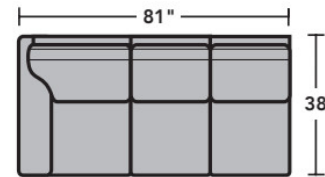

- Standard
- Optional

PRODUCT DIMENSIONS

	OVERALL			SEAT			Arm Height
	Height	Width	Depth	Height	Width	Depth	
LAF Chair -17	35"	33"	38"	20"	25"	21"	25"
RAF Chair -18	35"	33"	38"	20"	25"	21"	25"
Armless Chair -19	35"	26"	38"	20"	26"	21"	
Full Wedge -23	35"	67"	38"	20"	45"	21"	
Corner Chair -231	35"	37"	38"	20"	21"	21"	
LAF Chaise -25	35"	34"	68"	20"	27"	52"	25"
RAF Chaise -26	35"	34"	68"	20"	27"	52"	25"
LAF Angled Chaise -255	35"	64"	51"	20"	44"	21"	25"
RAF Angled Chaise -265	35"	64"	51"	20"	44"	34"	25"
LAF Loveseat -27	35"	57"	38"	20"	50"	21"	25"
RAF Loveseat -28	35"	57"	38"	20"	50"	21"	25"
Armless Loveseat -29	35"	50"	38"	20"	50"	21"	
LAF Corner Sofa -33	35"	95"	38"	20"	73"	21"	25"
RAF Corner Sofa -34	35"	95"	38"	20"	73"	21"	25"
LAF Sofa -37	35"	81"	38"	20"	74"	21"	25"
RAF Sofa -38	35"	81"	38"	20"	74"	21"	25"

Leather Furniture

Components

LAF = Left-Arm-Facing
RAF = Right-Arm-Facing

B3399-33
LAF Corner Sofa

B3399-34
RAF Corner Sofa

B3399-37
LAF Sofa

B3399-38
RAF Sofa

B3399-27
LAF Loveseat

B3399-28
RAF Loveseat

B3399-29
Armless Loveseat

B3399-255
LAF Angled Chaise

B3399-265
RAF Angled Chaise

B3399-23
Full Wedge

B3399-231
Corner Chair

B3399-25
LAF Chaise

B3399-26
RAF Chaise

Leather Furniture

Sample Configurations

Scale 1/4"=1'

Dimensions are in inches and are subject to variance.
© Flexsteel Industries, Inc. 6/22
FLX-CP-FS-CC-B3399

FLEXSTEEL®