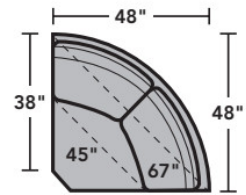

Leather Furniture

Components

LAF = Left-Arm-Facing
RAF = Right-Arm-Facing

B3399-33
LAF Corner Sofa

B3399-34
RAF Corner Sofa

B3399-37
LAF Sofa

B3399-38
RAF Sofa

B3399-27
LAF Loveseat

B3399-28
RAF Loveseat

B3399-29
Armless Loveseat

B3399-255
LAF Angled Chaise

B3399-265
RAF Angled Chaise

B3399-23
Full Wedge

B3399-231
Corner Chair

B3399-25
LAF Chaise

B3399-26
RAF Chaise

B3399-17
LAF Chair

B3399-18
RAF Chair

B3399-19
Armless Chair

Scale 1/4"=1'

Dimensions are in inches and are subject to variance.
© Flexsteel Industries, Inc. 6/22
FLX-CP-FS-CC-B3399

FLEXSTEEL®

B3399 Bryant Sectional | Components & Configurations

Leather Furniture

Sample Configurations

Scale 1/4"=1'

Dimensions are in inches and are subject to variance.
© Flexsteel Industries, Inc. 6/22
FLX-CP-FS-CC-B3399

FLEXSTEEL®