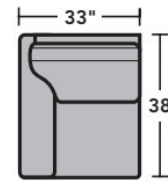

Leather Furniture

Components

LAF = Left-Arm-Facing
RAF = Right-Arm-Facing

B3399-33
LAF Corner Sofa

B3399-34
RAF Corner Sofa

B3399-37
LAF Sofa

B3399-38
RAF Sofa

B3399-27
LAF Loveseat

B3399-28
RAF Loveseat

B3399-29
Armless Loveseat

B3399-255
LAF Angled Chaise

B3399-265
RAF Angled Chaise

B3399-23
Full Wedge

B3399-231
Corner Chair

B3399-25
LAF Chaise

B3399-26
RAF Chaise

B3399-17
LAF Chair

B3399-18
RAF Chair

B3399-19
Armless Chair

Scale 1/4"=1'

Dimensions are in inches and are subject to variance.
© Flexsteel Industries, Inc. 6/22
FLX-CP-FS-CC-B3399

FLEXSTEEL®

B3399 Bryant Sectional | Components & Configurations

Leather Furniture

Sample Configurations

Scale 1/4"=1'

Dimensions are in inches and are subject to variance.
© Flexsteel Industries, Inc. 6/22
FLX-CP-FS-CC-B3399

FLEXSTEEL®