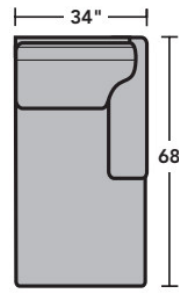

Leather Furniture

Components

LAF = Left-Arm-Facing
RAF = Right-Arm-Facing

B3399-33
LAF Corner Sofa

B3399-34
RAF Corner Sofa

B3399-37
LAF Sofa

B3399-38
RAF Sofa

B3399-27
LAF Loveseat

B3399-28
RAF Loveseat

B3399-29
Armless Loveseat

B3399-255
LAF Angled Chaise

B3399-265
RAF Angled Chaise

B3399-23
Full Wedge

B3399-231
Corner Chair

B3399-25
LAF Chaise

B3399-26
RAF Chaise

B3399-17
LAF Chair

B3399-18
RAF Chair

B3399-19
Armless Chair

Scale 1/4"=1'

Dimensions are in inches and are subject to variance.
© Flexsteel Industries, Inc. 6/22
FLX-CP-FS-CC-B3399

FLEXSTEEL®

B3399 Bryant Sectional | Components & Configurations

Leather Furniture

Sample Configurations

Scale 1/4"=1'

Dimensions are in inches and are subject to variance.
© Flexsteel Industries, Inc. 6/22
FLX-CP-FS-CC-B3399

FLEXSTEEL®