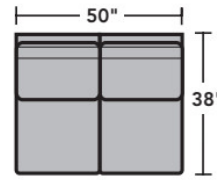

- Standard
- Optional

PRODUCT DIMENSIONS

	OVERALL			SEAT			Arm Height
	Height	Width	Depth	Height	Width	Depth	
LAF Chair -17	35"	33"	38"	20"	25"	21"	25"
RAF Chair -18	35"	33"	38"	20"	25"	21"	25"
Armless Chair -19	35"	26"	38"	20"	26"	21"	
Full Wedge -23	35"	67"	38"	20"	45"	21"	
Corner Chair -231	35"	37"	38"	20"	21"	21"	
LAF Chaise -25	35"	34"	68"	20"	27"	52"	25"
RAF Chaise -26	35"	34"	68"	20"	27"	52"	25"
LAF Angled Chaise -255	35"	64"	51"	20"	44"	21"	25"
RAF Angled Chaise -265	35"	64"	51"	20"	44"	34"	25"
LAF Loveseat -27	35"	57"	38"	20"	50"	21"	25"
RAF Loveseat -28	35"	57"	38"	20"	50"	21"	25"
Armless Loveseat -29	35"	50"	38"	20"	50"	21"	
LAF Corner Sofa -33	35"	95"	38"	20"	73"	21"	25"
RAF Corner Sofa -34	35"	95"	38"	20"	73"	21"	25"
LAF Sofa -37	35"	81"	38"	20"	74"	21"	25"
RAF Sofa -38	35"	81"	38"	20"	74"	21"	25"

Leather Furniture

Components

LAF = Left-Arm-Facing
RAF = Right-Arm-Facing

B3399-33
LAF Corner Sofa

B3399-34
RAF Corner Sofa

B3399-37
LAF Sofa

B3399-38
RAF Sofa

B3399-27
LAF Loveseat

B3399-28
RAF Loveseat

B3399-29
Armless Loveseat

B3399-255
LAF Angled Chaise

B3399-265
RAF Angled Chaise

B3399-23
Full Wedge

B3399-231
Corner Chair

B3399-25
LAF Chaise

B3399-26
RAF Chaise

Leather Furniture

Sample Configurations

Scale 1/4"=1'

Dimensions are in inches and are subject to variance.
© Flexsteel Industries, Inc. 6/22
FLX-CP-FS-CC-B3399

FLEXSTEEL®