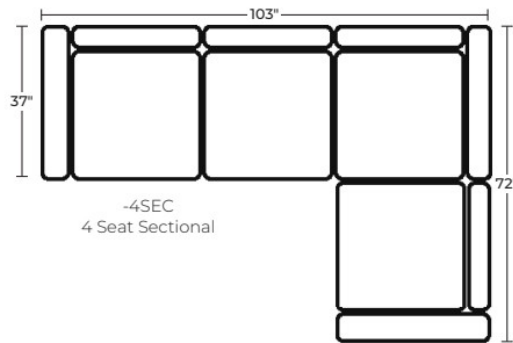

Height Width Depth

Arm Height Open Depth Wall Clearance

- Standard
- Optional

Stocked Colors

Frost
313-01
Fabric

Pebble
313-02
Fabric

Printed samples may vary from actual swatches. Please refer to swatches for actual color.

Flex Track Arms | Comps & Configurations

Components & Configurations

-19
Armless Chair

-231
Corner Chair

-31
Sofa

-319
Sofa + Storage Ottoman

-20
Loveseat

-10
Chair

-0925
Storage Ottoman

Objects are not to scale.
Dimensions are in inches and are subject to variance.
© Flexsteel Industries, Inc. 12/2023
FLX-CP-FS-CC-9022

flex™
FLEXSTEEL®

Flex Track Arms | Comps & Configurations

Components & Configurations

Objects are not to scale.
Dimensions are in inches and are subject to variance.
© Flexsteel Industries, Inc. 12/2023
FLX-CP-FS-CC-9022

flex™
FLEXSTEEL®