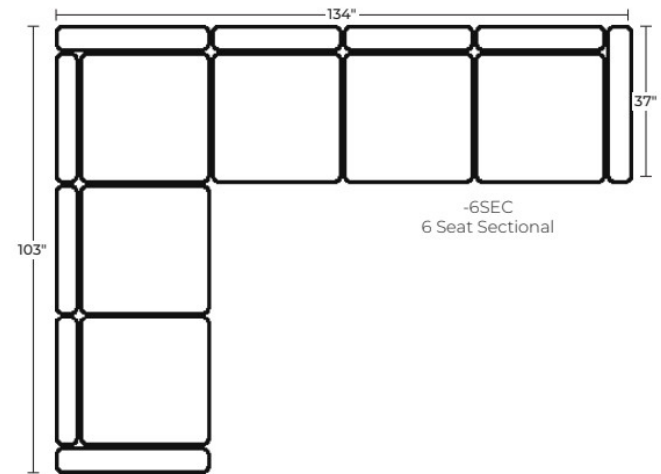

9022-SECT

FLEXSTEEL®

© Flexsteel Industries, Inc. | Last Updated 08/24

FEATURES

PRODUCT DIMENSIONS

OVERALL

SEAT

Height Width Depth

Flex Track Arms | Comps & Configurations

Components & Configurations

-19
Armless Chair

-231
Corner Chair

-31
Sofa

-319
Sofa + Storage Ottoman

-20
Loveseat

-10
Chair

-0925
Storage Ottoman

Objects are not to scale.
Dimensions are in inches and are subject to variance.
© Flexsteel Industries, Inc. 12/2023
FLX-CP-FS-CC-9022

flex™
FLEXSTEEL®

Flex Track Arms | Comps & Configurations

Components & Configurations

Objects are not to scale.
Dimensions are in inches and are subject to variance.
© Flexsteel Industries, Inc. 12/2023
FLX-CP-FS-CC-9022

flex™
FLEXSTEEL®