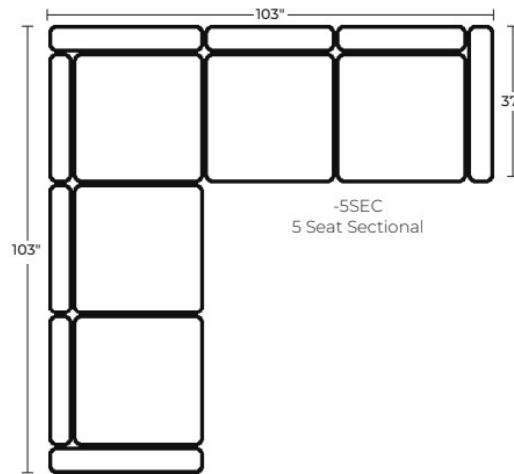

Height Width Depth

Arm Height Open Depth Wall Clearance

- Standard
- Optional

Stocked Colors

Frost
313-01
Fabric

Pebble
313-02
Fabric

Printed samples may vary from actual swatches. Please refer to swatches for actual color.

Flex Track Arms | Comps & Configurations

Components & Configurations

-19
Armless Chair

-231
Corner Chair

-31
Sofa

-319
Sofa + Storage Ottoman

-20
Loveseat

-10
Chair

-0925
Storage Ottoman

Objects are not to scale.
Dimensions are in inches and are subject to variance.
© Flexsteel Industries, Inc. 12/2023
FLX-CP-FS-CC-9022

flex™
FLEXSTEEL®

Flex Track Arms | Comps & Configurations

Components & Configurations

Objects are not to scale.
Dimensions are in inches and are subject to variance.
© Flexsteel Industries, Inc. 12/2023
FLX-CP-FS-CC-9022

flex™
FLEXSTEEL®