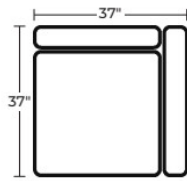

-231
Corner Chair