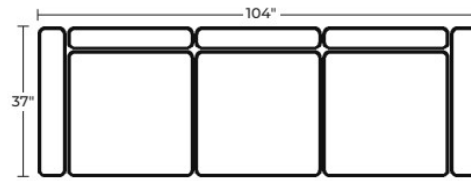

Height Width Depth

Arm Height Open Depth Wall Clearance

- Standard
- Optional

Stocked Colors

Frost
313-01
Fabric

Pebble
313-02
Fabric

Printed samples may vary from actual swatches. Please refer to swatches for actual color.

Flex Track Arms | Comps & Configurations

Components & Configurations

-19
Armless Chair

-231
Corner Chair

-31
Sofa

-319
Sofa + Storage Ottoman

-20
Loveseat

-10
Chair

-0925
Storage Ottoman

Objects are not to scale.
Dimensions are in inches and are subject to variance.
© Flexsteel Industries, Inc. 12/2023
FLX-CP-FS-CC-9022

flex™
FLEXSTEEL®

Flex Track Arms | Comps & Configurations

Components & Configurations

Objects are not to scale.
Dimensions are in inches and are subject to variance.
© Flexsteel Industries, Inc. 12/2023
FLX-CP-FS-CC-9022

flex™
FLEXSTEEL®