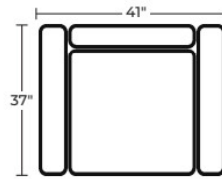

Height Width Depth

Arm Height Open Depth Wall Clearance

- Standard
- Optional

Stocked Colors

Frost
313-01
Fabric

Pebble
313-02
Fabric

Printed samples may vary from actual swatches. Please refer to swatches for actual color.

Flex Track Arms | Comps & Configurations

Components & Configurations

-19
Armless Chair

-231
Corner Chair

-31
Sofa

-319
Sofa + Storage Ottoman

-20
Loveseat

-10
Chair

-0925
Storage Ottoman

Objects are not to scale.
Dimensions are in inches and are subject to variance.
© Flexsteel Industries, Inc. 12/2023
FLX-CP-FS-CC-9022

flex™
FLEXSTEEL®

Flex Track Arms | Comps & Configurations

Components & Configurations

Objects are not to scale.
Dimensions are in inches and are subject to variance.
© Flexsteel Industries, Inc. 12/2023
FLX-CP-FS-CC-9022

flex™
FLEXSTEEL®