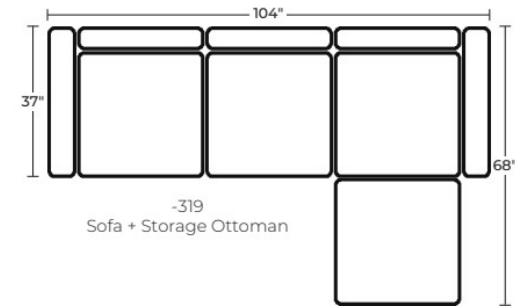

Height Width Depth

Arm Height Open Depth Wall Clearance

- Standard
- Optional

Stocked Colors

Frost
313-01
Fabric

Pebble
313-02
Fabric

Printed samples may vary from actual swatches. Please refer to swatches for actual color.

Flex Track Arms | Comps & Configurations

Components & Configurations

-19
Armless Chair

-231
Corner Chair

-31
Sofa

-319
Sofa + Storage Ottoman

-20
Loveseat

-10
Chair

-0925
Storage Ottoman

Objects are not to scale.
Dimensions are in inches and are subject to variance.
© Flexsteel Industries, Inc. 12/2023
FLX-CP-FS-CC-9022

flex™
FLEXSTEEL®

Flex Track Arms | Comps & Configurations

Components & Configurations

Objects are not to scale.
Dimensions are in inches and are subject to variance.
© Flexsteel Industries, Inc. 12/2023
FLX-CP-FS-CC-9022

flex™
FLEXSTEEL®