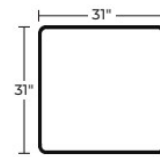

Height Width Depth

Arm Height Open Depth Wall Clearance

- Standard
- Optional

Stocked Colors

Frost
313-01
Fabric

Pebble
313-02
Fabric

Printed samples may vary from actual swatches. Please refer to swatches for actual color.

Flex Track Arms | Comps & Configurations

Components & Configurations

-19
Armless Chair

-231
Corner Chair

-31
Sofa

-319
Sofa + Storage Ottoman

-20
Loveseat

-10
Chair

-0925
Storage Ottoman

Objects are not to scale.
Dimensions are in inches and are subject to variance.
© Flexsteel Industries, Inc. 12/2023
FLX-CP-FS-CC-9022

flex™
FLEXSTEEL®

Flex Track Arms | Comps & Configurations

Components & Configurations

Objects are not to scale.
Dimensions are in inches and are subject to variance.
© Flexsteel Industries, Inc. 12/2023
FLX-CP-FS-CC-9022

flex™
FLEXSTEEL®