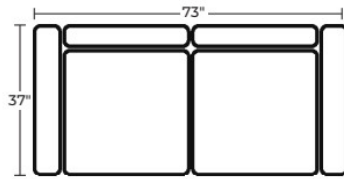

Height Width Depth

Arm Height Open Depth Wall Clearance

- Standard
- Optional

Stocked Colors

Frost
313-01
Fabric

Pebble
313-02
Fabric

Printed samples may vary from actual swatches. Please refer to swatches for actual color.

Flex Track Arms | Comps & Configurations

Components & Configurations

-19
Armless Chair

-231
Corner Chair

-31
Sofa

-319
Sofa + Storage Ottoman

-20
Loveseat

-10
Chair

-0925
Storage Ottoman

Objects are not to scale.
Dimensions are in inches and are subject to variance.
© Flexsteel Industries, Inc. 12/2023
FLX-CP-FS-CC-9022

flex™
FLEXSTEEL®

Flex Track Arms | Comps & Configurations

Components & Configurations

Objects are not to scale.
Dimensions are in inches and are subject to variance.
© Flexsteel Industries, Inc. 12/2023
FLX-CP-FS-CC-9022

flex™
FLEXSTEEL®