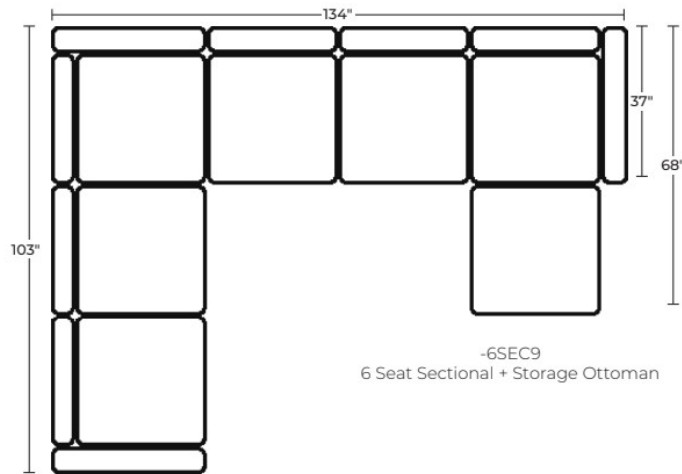

9022-SECT

FLEXSTEEL®

© Flexsteel Industries, Inc. | Last Updated 08/24

FEATURES

PRODUCT DIMENSIONS

OVERALL

SEAT

Height Width Depth

Flex Track Arms | Comps & Configurations

Components & Configurations

-19
Armless Chair

-231
Corner Chair

-31
Sofa

-319
Sofa + Storage Ottoman

-20
Loveseat

-10
Chair

-0925
Storage Ottoman

Objects are not to scale.
Dimensions are in inches and are subject to variance.
© Flexsteel Industries, Inc. 12/2023
FLX-CP-FS-CC-9022

flex™
FLEXSTEEL®

Flex Track Arms | Comps & Configurations

Components & Configurations

Objects are not to scale.
Dimensions are in inches and are subject to variance.
© Flexsteel Industries, Inc. 12/2023
FLX-CP-FS-CC-9022

flex™
FLEXSTEEL®