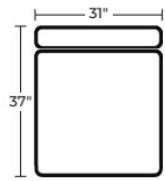

Flex Track Arms | Comps & Configurations

Components & Configurations

-19
Armless Chair