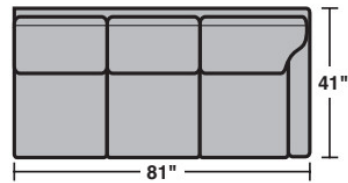

All other wood finish options are available.

- Standard
- Optional

PRODUCT DIMENSIONS

	OVERALL			SEAT			Arm Height
	Height	Width	Depth	Height	Width	Depth	
LAF Chair -17	35"	32"	41"	21"	25"	22"	25"
RAF Chair -18	35"	32"	41"	21"	25"	22"	25"
Armless Chair -19	35"	25"	41"	21"	25"	22"	
Full Wedge -23	37"	69"	41"	20"	49"	22"	
Corner Chair -231	37"	41"	41"	20"	22"	22"	
LAF Chaise -25	35"	34"	70"	21"	29"	51"	25"
RAF Chaise -26	35"	34"	70"	21"	29"	51"	25"
LAF Loveseat -27	35"	56"	41"	21"	50"	22"	25"
RAF Loveseat -28	35"	56"	41"	21"	50"	22"	25"
Armless Loveseat -29	35"	50"	41"	21"	50"	22"	
LAF Corner Sofa -33	35"	93"	41"	21"	70"	22"	25"
RAF Corner Sofa -34	35"	93"	41"	21"	70"	22"	25"
LAF Sofa -37	35"	81"	41"	21"	75"	22"	25"
RAF Sofa -38	35"	81"	41"	21"	75"	22"	25"
RAF Angled Chaise -265	36"	64"	51"	21"	51"	32"	25"
LAF Angled Chaise -255	36"	64"	51"	21"	51"	32"	25"

Connecting Clips

A connecting clip is attached to one sectional piece to allow the frame of a second piece to slide neatly down into the clip to secure the two pieces together.

7564 Lennox Sectional | Components & Configurations

Sectionals

Components

LAF = Left-Arm-Facing
 RAF = Right-Arm-Facing

-37
LAF Sofa

-38
RAF Sofa

-33
LAF Corner Sofa

-34
RAF Corner Sofa

-29
Armless Loveseat

Sectionals

Sample Configurations

Scale 1/4"=1'

Dimensions are in inches and are subject to variance.
© Flexsteel Industries, Inc. 6/22
FLX-FR7564-CC-PP

FLEXSTEEL®