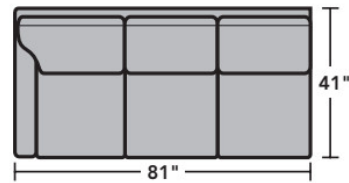

All other wood finish options are available.

- Standard
- Optional

PRODUCT DIMENSIONS

	OVERALL			SEAT			Arm Height
	Height	Width	Depth	Height	Width	Depth	
LAF Chair -17	35"	32"	41"	21"	25"	22"	25"
RAF Chair -18	35"	32"	41"	21"	25"	22"	25"
Armless Chair -19	35"	25"	41"	21"	25"	22"	
Full Wedge -23	37"	69"	41"	20"	49"	22"	
Corner Chair -231	37"	41"	41"	20"	22"	22"	
LAF Chaise -25	35"	34"	70"	21"	29"	51"	25"
RAF Chaise -26	35"	34"	70"	21"	29"	51"	25"
LAF Loveseat -27	35"	56"	41"	21"	50"	22"	25"
RAF Loveseat -28	35"	56"	41"	21"	50"	22"	25"
Armless Loveseat -29	35"	50"	41"	21"	50"	22"	
LAF Corner Sofa -33	35"	93"	41"	21"	70"	22"	25"
RAF Corner Sofa -34	35"	93"	41"	21"	70"	22"	25"
LAF Sofa -37	35"	81"	41"	21"	75"	22"	25"
RAF Sofa -38	35"	81"	41"	21"	75"	22"	25"
RAF Angled Chaise -265	36"	64"	51"	21"	51"	32"	25"
LAF Angled Chaise -255	36"	64"	51"	21"	51"	32"	25"

Connecting Clips

A connecting clip is attached to one sectional piece to allow the frame of a second piece to slide neatly down into the clip to secure the two pieces together.

7564 Lennox Sectional | Components & Configurations

Sectionals

Components

LAF = Left-Arm-Facing
 RAF = Right-Arm-Facing

-37
LAF Sofa

-38
RAF Sofa

-33
LAF Corner Sofa

-34
RAF Corner Sofa

-29
Armless Loveseat

Sectionals

Sample Configurations

Scale 1/4"=1'

Dimensions are in inches and are subject to variance.
© Flexsteel Industries, Inc. 6/22
FLX-FR7564-CC-PP

FLEXSTEEL®