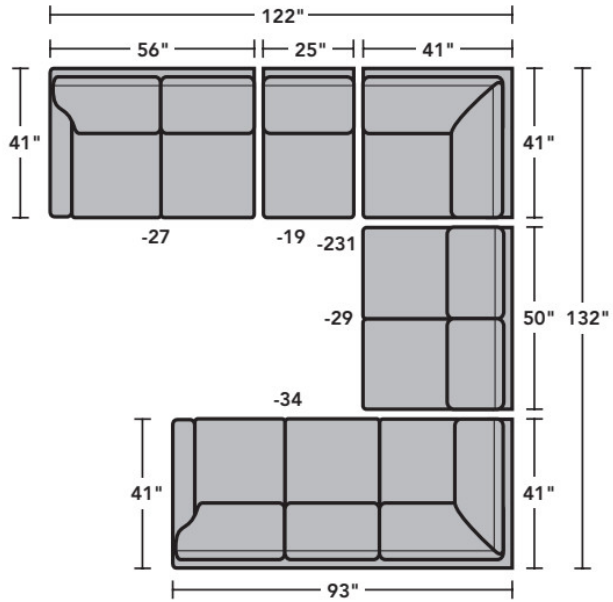

Sectionals

Components

LAF = Left-Arm-Facing
 RAF = Right-Arm-Facing

-37
LAF Sofa

-38
RAF Sofa

-33
LAF Corner Sofa

-34
RAF Corner Sofa

-29
Armless Loveseat

-27
LAF Loveseat

-28
RAF Loveseat

-255
LAF Angled Chaise

-265
RAF Angled Chaise

-231
Corner Chair

-23
Full Wedge

-19
Armless Chair

-17
LAF Chair

-18
RAF Chair

-25
LAF Chaise

-6
RAF Chaise

Scale 1/4"=1'

Dimensions are in inches and are subject to variance.
 © Flexsteel Industries, Inc. 6/22
 FLX-FR7564-CC-PP

FLEXSTEEL®

7564 Lennox Sectional | Components & Configurations

Sectionals

Sample Configurations

Scale 1/4"=1'

Dimensions are in inches and are subject to variance.
© Flexsteel Industries, Inc. 6/22
FLX-FR7564-CC-PP

FLEXSTEEL®