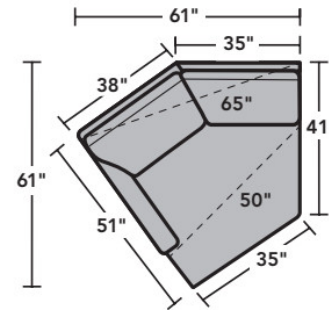

All other wood finish options are available.

- Standard
- Optional

PRODUCT DIMENSIONS

	OVERALL			SEAT			Arm Height
	Height	Width	Depth	Height	Width	Depth	
LAF Chair -17	35"	32"	41"	21"	25"	22"	25"
RAF Chair -18	35"	32"	41"	21"	25"	22"	25"
Armless Chair -19	35"	25"	41"	21"	25"	22"	
Full Wedge -23	37"	69"	41"	20"	49"	22"	
Corner Chair -231	37"	41"	41"	20"	22"	22"	
LAF Chaise -25	35"	34"	70"	21"	29"	51"	25"
RAF Chaise -26	35"	34"	70"	21"	29"	51"	25"
LAF Loveseat -27	35"	56"	41"	21"	50"	22"	25"
RAF Loveseat -28	35"	56"	41"	21"	50"	22"	25"
Armless Loveseat -29	35"	50"	41"	21"	50"	22"	
LAF Corner Sofa -33	35"	93"	41"	21"	70"	22"	25"
RAF Corner Sofa -34	35"	93"	41"	21"	70"	22"	25"
LAF Sofa -37	35"	81"	41"	21"	75"	22"	25"
RAF Sofa -38	35"	81"	41"	21"	75"	22"	25"
RAF Angled Chaise -265	36"	64"	51"	21"	51"	32"	25"
LAF Angled Chaise -255	36"	64"	51"	21"	51"	32"	25"

Sectionals

Components

LAF = Left-Arm-Facing
 RAF = Right-Arm-Facing

-37
LAF Sofa

-38
RAF Sofa

-33
LAF Corner Sofa

-34
RAF Corner Sofa

-29
Armless Loveseat

-27
LAF Loveseat

-28
RAF Loveseat

-255
LAF Angled Chaise

-265
RAF Angled Chaise

-231
Corner Chair

-23
Full Wedge

-19
Armless Chair

-17
LAF Chair

Sectionals

Sample Configurations

Scale 1/4"=1'

Dimensions are in inches and are subject to variance.
© Flexsteel Industries, Inc. 6/22
FLX-FR7564-CC-PP

FLEXSTEEL®