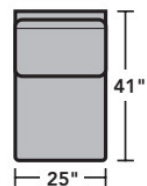

Sectionals

Components

LAF = Left-Arm-Facing
 RAF = Right-Arm-Facing

-37
LAF Sofa

-38
RAF Sofa

-33
LAF Corner Sofa

-34
RAF Corner Sofa

-29
Armless Loveseat

-27
LAF Loveseat

-28
RAF Loveseat

-255
LAF Angled Chaise

-265
RAF Angled Chaise

-231
Corner Chair

-23
Full Wedge

-19
Armless Chair

-17
LAF Chair

-18
RAF Chair

-25
LAF Chaise

-6
RAF Chaise

Scale 1/4"=1'

Dimensions are in inches and are subject to variance.
 © Flexsteel Industries, Inc. 6/22
 FLX-FR7564-CC-PP

FLEXSTEEL®

7564 Lennox Sectional | Components & Configurations

Sectionals

Sample Configurations

Scale 1/4"=1'

Dimensions are in inches and are subject to variance.
© Flexsteel Industries, Inc. 6/22
FLX-FR7564-CC-PP

FLEXSTEEL®