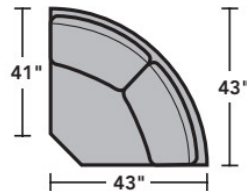

Sectionals

Components

LAF = Left-Arm-Facing
 RAF = Right-Arm-Facing

-37
LAF Sofa

-38
RAF Sofa

-33
LAF Corner Sofa

-34
RAF Corner Sofa

-29
Armless Loveseat

-27
LAF Loveseat

-28
RAF Loveseat

-255
LAF Angled Chaise

-265
RAF Angled Chaise

-231
Corner Chair

-23
Full Wedge

-19
Armless Chair

-17
LAF Chair

-18
RAF Chair

-25
LAF Chaise

-6
RAF Chaise

Scale 1/4"=1'

Dimensions are in inches and are subject to variance.
 © Flexsteel Industries, Inc. 6/22
 FLX-FR7564-CC-PP

FLEXSTEEL®

7564 Lennox Sectional | Components & Configurations

Sectionals

Sample Configurations

Scale 1/4"=1'

Dimensions are in inches and are subject to variance.
© Flexsteel Industries, Inc. 6/22
FLX-FR7564-CC-PP

FLEXSTEEL®