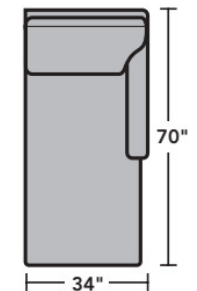

Sectionals

Components

LAF = Left-Arm-Facing
 RAF = Right-Arm-Facing

-37
LAF Sofa

-38
RAF Sofa

-33
LAF Corner Sofa

-34
RAF Corner Sofa

-29
Armless Loveseat

-27
LAF Loveseat

-28
RAF Loveseat

-255
LAF Angled Chaise

-265
RAF Angled Chaise

-231
Corner Chair

-23
Full Wedge

-19
Armless Chair

-17
LAF Chair

-18
RAF Chair

-25
LAF Chaise

-6
RAF Chaise

Scale 1/4"=1'

Dimensions are in inches and are subject to variance.
 © Flexsteel Industries, Inc. 6/22
 FLX-FR7564-CC-PP

FLEXSTEEL®

7564 Lennox Sectional | Components & Configurations

Sectionals

Sample Configurations

Scale 1/4"=1'

Dimensions are in inches and are subject to variance.
© Flexsteel Industries, Inc. 6/22
FLX-FR7564-CC-PP

FLEXSTEEL®