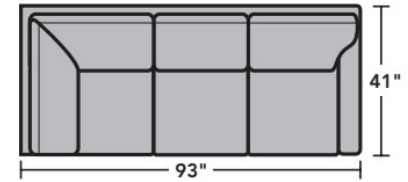

Connecting Clips

A connecting clip is attached to one sectional piece to allow the frame of a second piece to slide neatly down into the clip to secure the two pieces together.

7564 Lennox Sectional | Components & Configurations

Sectionals

Components

LAF = Left-Arm-Facing
 RAF = Right-Arm-Facing

-37
LAF Sofa

-38
RAF Sofa

-33
LAF Corner Sofa

-34
RAF Corner Sofa

-29
Armless Loveseat

-27
LAF Loveseat

-28
RAF Loveseat

-255
LAF Angled Chaise

-265
RAF Angled Chaise

-231
Corner Chair

-23
Full Wedge

-19
Armless Chair

-17
LAF Chair

-18
RAF Chair

-25
LAF Chaise

-6
RAF Chaise

Scale 1/4"=1'

Dimensions are in inches and are subject to variance.
 © Flexsteel Industries, Inc. 6/22
 FLX-FR7564-CC-PP

FLEXSTEEL®

7564 Lennox Sectional | Components & Configurations