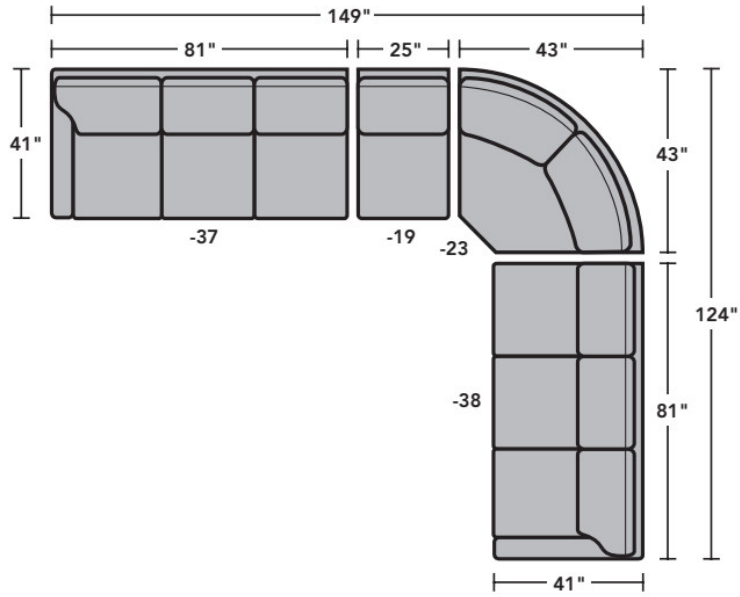

Sectionals

Components

LAF = Left-Arm-Facing
 RAF = Right-Arm-Facing

-37
LAF Sofa

-38
RAF Sofa

-33
LAF Corner Sofa

-34
RAF Corner Sofa

-29
Armless Loveseat

-27
LAF Loveseat

-28
RAF Loveseat

-255
LAF Angled Chaise

-265
RAF Angled Chaise

-231
Corner Chair

-23
Full Wedge

-19
Armless Chair

-17
LAF Chair

-18
RAF Chair

-25
LAF Chaise

-6
RAF Chaise

Scale 1/4"=1'

Dimensions are in inches and are subject to variance.
 © Flexsteel Industries, Inc. 6/22
 FLX-FR7564-CC-PP

FLEXSTEEL®

7564 Lennox Sectional | Components & Configurations

Sectionals

Sample Configurations

Scale 1/4"=1'

Dimensions are in inches and are subject to variance.
© Flexsteel Industries, Inc. 6/22
FLX-FR7564-CC-PP

FLEXSTEEL®