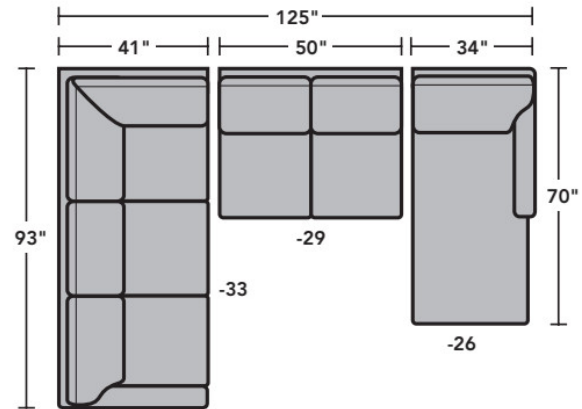

Sectionals

Components

LAF = Left-Arm-Facing
 RAF = Right-Arm-Facing

-37
LAF Sofa

-38
RAF Sofa

-33
LAF Corner Sofa

-34
RAF Corner Sofa

-29
Armless Loveseat

-27
LAF Loveseat

-28
RAF Loveseat

-255
LAF Angled Chaise

-265
RAF Angled Chaise

-231
Corner Chair

-23
Full Wedge

-19
Armless Chair

-17
LAF Chair

-18
RAF Chair

-25
LAF Chaise

-6
RAF Chaise

Scale 1/4"=1'

Dimensions are in inches and are subject to variance.
 © Flexsteel Industries, Inc. 6/22
 FLX-FR7564-CC-PP

FLEXSTEEL®

7564 Lennox Sectional | Components & Configurations

Sectionals

Sample Configurations

Scale 1/4"=1'

Dimensions are in inches and are subject to variance.
© Flexsteel Industries, Inc. 6/22
FLX-FR7564-CC-PP

FLEXSTEEL®