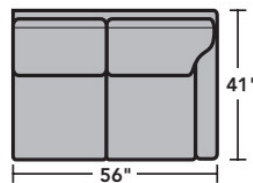

Sectionals

Components

LAF = Left-Arm-Facing
 RAF = Right-Arm-Facing

-37
LAF Sofa

-38
RAF Sofa

-33
LAF Corner Sofa

-34
RAF Corner Sofa

-29
Armless Loveseat

-27
LAF Loveseat

-28
RAF Loveseat

-255
LAF Angled Chaise

-265
RAF Angled Chaise

-231
Corner Chair

-23
Full Wedge

-19
Armless Chair

-17
LAF Chair

-18
RAF Chair

-25
LAF Chaise

-6
RAF Chaise

Scale 1/4"=1'

Dimensions are in inches and are subject to variance.
 © Flexsteel Industries, Inc. 6/22
 FLX-FR7564-CC-PP

FLEXSTEEL®

7564 Lennox Sectional | Components & Configurations

Sectionals

Sample Configurations

Scale 1/4"=1'

Dimensions are in inches and are subject to variance.
© Flexsteel Industries, Inc. 6/22
FLX-FR7564-CC-PP

FLEXSTEEL®