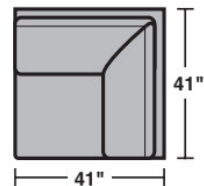

Sectionals

Components

LAF = Left-Arm-Facing
 RAF = Right-Arm-Facing

-37
LAF Sofa

-38
RAF Sofa

-33
LAF Corner Sofa

-34
RAF Corner Sofa

-29
Armless Loveseat

-27
LAF Loveseat

-28
RAF Loveseat

-255
LAF Angled Chaise

-265
RAF Angled Chaise

-231
Corner Chair

-23
Full Wedge

-19
Armless Chair

-17
LAF Chair

-18
RAF Chair

-25
LAF Chaise

-6
RAF Chaise

Scale 1/4"=1'

Dimensions are in inches and are subject to variance.
 © Flexsteel Industries, Inc. 6/22
 FLX-FR7564-CC-PP

FLEXSTEEL®

7564 Lennox Sectional | Components & Configurations

Sectionals

Sample Configurations

Scale 1/4"=1'

Dimensions are in inches and are subject to variance.
© Flexsteel Industries, Inc. 6/22
FLX-FR7564-CC-PP

FLEXSTEEL®