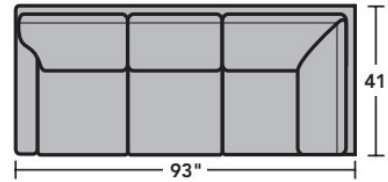

All other wood finish options are available.

- Standard
- Optional

PRODUCT DIMENSIONS

	OVERALL			SEAT			Arm Height
	Height	Width	Depth	Height	Width	Depth	
LAF Chair -17	35"	32"	41"	21"	25"	22"	25"
RAF Chair -18	35"	32"	41"	21"	25"	22"	25"
Armless Chair -19	35"	25"	41"	21"	25"	22"	
Full Wedge -23	37"	69"	41"	20"	49"	22"	
Corner Chair -231	37"	41"	41"	20"	22"	22"	
LAF Chaise -25	35"	34"	70"	21"	29"	51"	25"
RAF Chaise -26	35"	34"	70"	21"	29"	51"	25"
LAF Loveseat -27	35"	56"	41"	21"	50"	22"	25"
RAF Loveseat -28	35"	56"	41"	21"	50"	22"	25"
Armless Loveseat -29	35"	50"	41"	21"	50"	22"	
LAF Corner Sofa -33	35"	93"	41"	21"	70"	22"	25"
RAF Corner Sofa -34	35"	93"	41"	21"	70"	22"	25"
LAF Sofa -37	35"	81"	41"	21"	75"	22"	25"
RAF Sofa -38	35"	81"	41"	21"	75"	22"	25"
RAF Angled Chaise -265	36"	64"	51"	21"	51"	32"	25"
LAF Angled Chaise -255	36"	64"	51"	21"	51"	32"	25"

Connecting Clips

A connecting clip is attached to one sectional piece to allow the frame of a second piece to slide neatly down into the clip to secure the two pieces together.

7564 Lennox Sectional | Components & Configurations

Sectionals

Components

LAF = Left-Arm-Facing
 RAF = Right-Arm-Facing

-37
LAF Sofa

-38
RAF Sofa

-33
LAF Corner Sofa

-34
RAF Corner Sofa

-29
Armless Loveseat

-27
LAF Loveseat

-28
RAF Loveseat

-255
LAF Angled Chaise

-265
RAF Angled Chaise

-231
Corner Chair

-23
Full Wedge

-19
Armless Chair

-17
LAF Chair