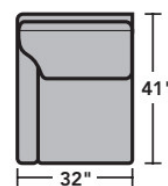

Sectionals

Components

LAF = Left-Arm-Facing
 RAF = Right-Arm-Facing

-37
LAF Sofa

-38
RAF Sofa

-33
LAF Corner Sofa

-34
RAF Corner Sofa

-29
Armless Loveseat

-27
LAF Loveseat

-28
RAF Loveseat

-255
LAF Angled Chaise

-265
RAF Angled Chaise

-231
Corner Chair

-23
Full Wedge

-19
Armless Chair

-17
LAF Chair

-18
RAF Chair

-25
LAF Chaise

-6
RAF Chaise

Scale 1/4"=1'

Dimensions are in inches and are subject to variance.
 © Flexsteel Industries, Inc. 6/22
 FLX-FR7564-CC-PP

FLEXSTEEL®

7564 Lennox Sectional | Components & Configurations

Sectionals

Sample Configurations

Scale 1/4"=1'

Dimensions are in inches and are subject to variance.
© Flexsteel Industries, Inc. 6/22
FLX-FR7564-CC-PP

FLEXSTEEL®