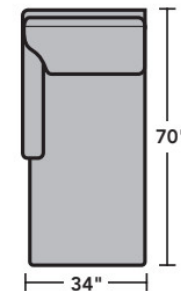

Sectionals

Components

LAF = Left-Arm-Facing
 RAF = Right-Arm-Facing

-37
LAF Sofa

-38
RAF Sofa

-33
LAF Corner Sofa

-34
RAF Corner Sofa

-29
Armless Loveseat

-27
LAF Loveseat

-28
RAF Loveseat

-255
LAF Angled Chaise

-265
RAF Angled Chaise

-231
Corner Chair

-23
Full Wedge

-19
Armless Chair

-17
LAF Chair

-18
RAF Chair

-25
LAF Chaise

-6
RAF Chaise

Scale 1/4"=1'

Dimensions are in inches and are subject to variance.
 © Flexsteel Industries, Inc. 6/22
 FLX-FR7564-CC-PP

FLEXSTEEL®

7564 Lennox Sectional | Components & Configurations

Sectionals

Sample Configurations

Scale 1/4"=1'

Dimensions are in inches and are subject to variance.
© Flexsteel Industries, Inc. 6/22
FLX-FR7564-CC-PP

FLEXSTEEL®