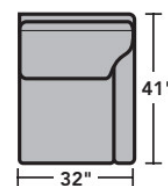

Sectionals

Components

LAF = Left-Arm-Facing
 RAF = Right-Arm-Facing

-37
LAF Sofa

-38
RAF Sofa

-33
LAF Corner Sofa

-34
RAF Corner Sofa

-29
Armless Loveseat

-27
LAF Loveseat

-28
RAF Loveseat

-255
LAF Angled Chaise

-265
RAF Angled Chaise

-231
Corner Chair

-23
Full Wedge

-19
Armless Chair

-17
LAF Chair

-18
RAF Chair

-25
LAF Chaise

-6
RAF Chaise

Scale 1/4"=1'

Dimensions are in inches and are subject to variance.
 © Flexsteel Industries, Inc. 6/22
 FLX-FR7564-CC-PP

FLEXSTEEL®

7564 Lennox Sectional | Components & Configurations

Sectionals

Sample Configurations

Scale 1/4"=1'

Dimensions are in inches and are subject to variance.
© Flexsteel Industries, Inc. 6/22
FLX-FR7564-CC-PP

FLEXSTEEL®