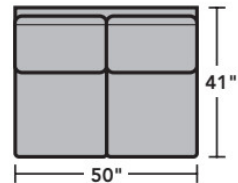

All other wood finish options are available.

- Standard
- Optional

PRODUCT DIMENSIONS

	OVERALL			SEAT			Arm Height
	Height	Width	Depth	Height	Width	Depth	
LAF Chair -17	35"	32"	41"	21"	25"	22"	25"
RAF Chair -18	35"	32"	41"	21"	25"	22"	25"
Armless Chair -19	35"	25"	41"	21"	25"	22"	
Full Wedge -23	37"	69"	41"	20"	49"	22"	
Corner Chair -231	37"	41"	41"	20"	22"	22"	
LAF Chaise -25	35"	34"	70"	21"	29"	51"	25"
RAF Chaise -26	35"	34"	70"	21"	29"	51"	25"
LAF Loveseat -27	35"	56"	41"	21"	50"	22"	25"
RAF Loveseat -28	35"	56"	41"	21"	50"	22"	25"
Armless Loveseat -29	35"	50"	41"	21"	50"	22"	
LAF Corner Sofa -33	35"	93"	41"	21"	70"	22"	25"
RAF Corner Sofa -34	35"	93"	41"	21"	70"	22"	25"
LAF Sofa -37	35"	81"	41"	21"	75"	22"	25"
RAF Sofa -38	35"	81"	41"	21"	75"	22"	25"
RAF Angled Chaise -265	36"	64"	51"	21"	51"	32"	25"
LAF Angled Chaise -255	36"	64"	51"	21"	51"	32"	25"

Sectionals

Components

LAF = Left-Arm-Facing
 RAF = Right-Arm-Facing

-37
LAF Sofa

-38
RAF Sofa

-33
LAF Corner Sofa

-34
RAF Corner Sofa

-29
Armless Loveseat

-27
LAF Loveseat

-28
RAF Loveseat

-255
LAF Angled Chaise

-265
RAF Angled Chaise

-231
Corner Chair

-23
Full Wedge

-19
Armless Chair

-17
LAF Chair

-18
RAF Chair

-25
LAF Chaise

-6
RAF Chaise

Scale 1/4"=1'

Dimensions are in inches and are subject to variance.
 © Flexsteel Industries, Inc. 6/22
 FLX-FR7564-CC-PP

FLEXSTEEL®

7564 Lennox Sectional | Components & Configurations