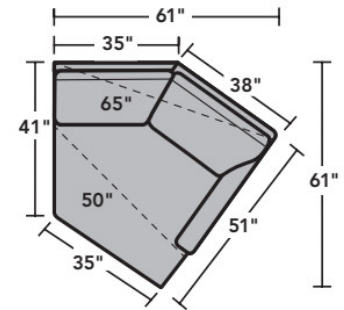

All other wood finish options are available.

- Standard
- Optional

PRODUCT DIMENSIONS

	OVERALL			SEAT			Arm Height
	Height	Width	Depth	Height	Width	Depth	
LAF Chair -17	35"	32"	41"	21"	25"	22"	25"
RAF Chair -18	35"	32"	41"	21"	25"	22"	25"
Armless Chair -19	35"	25"	41"	21"	25"	22"	
Full Wedge -23	37"	69"	41"	20"	49"	22"	
Corner Chair -231	37"	41"	41"	20"	22"	22"	
LAF Chaise -25	35"	34"	70"	21"	29"	51"	25"
RAF Chaise -26	35"	34"	70"	21"	29"	51"	25"
LAF Loveseat -27	35"	56"	41"	21"	50"	22"	25"
RAF Loveseat -28	35"	56"	41"	21"	50"	22"	25"
Armless Loveseat -29	35"	50"	41"	21"	50"	22"	
LAF Corner Sofa -33	35"	93"	41"	21"	70"	22"	25"
RAF Corner Sofa -34	35"	93"	41"	21"	70"	22"	25"
LAF Sofa -37	35"	81"	41"	21"	75"	22"	25"
RAF Sofa -38	35"	81"	41"	21"	75"	22"	25"
RAF Angled Chaise -265	36"	64"	51"	21"	51"	32"	25"
LAF Angled Chaise -255	36"	64"	51"	21"	51"	32"	25"

Sectionals

Components

LAF = Left-Arm-Facing
 RAF = Right-Arm-Facing

-37
LAF Sofa

-38
RAF Sofa

-33
LAF Corner Sofa

-34
RAF Corner Sofa

-29
Armless Loveseat

-27
LAF Loveseat

-28
RAF Loveseat

-255
LAF Angled Chaise

-265
RAF Angled Chaise

-231
Corner Chair

-23
Full Wedge

-19
Armless Chair

-17
LAF Chair

Sectionals

Sample Configurations

Scale 1/4"=1'

Dimensions are in inches and are subject to variance.
© Flexsteel Industries, Inc. 6/22
FLX-FR7564-CC-PP

FLEXSTEEL®