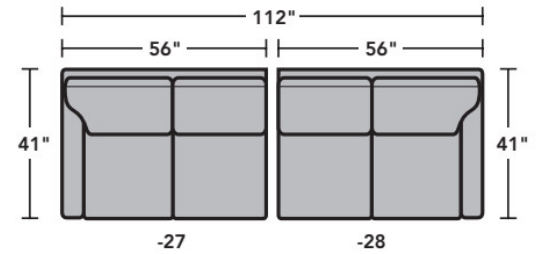

Sectionals

Components

LAF = Left-Arm-Facing
 RAF = Right-Arm-Facing

-37
LAF Sofa

-38
RAF Sofa

-33
LAF Corner Sofa

-34
RAF Corner Sofa

-29
Armless Loveseat

-27
LAF Loveseat

-28
RAF Loveseat

-255
LAF Angled Chaise

-265
RAF Angled Chaise

-231
Corner Chair

-23
Full Wedge

-19
Armless Chair

-17
LAF Chair

-18
RAF Chair

-25
LAF Chaise

-6
RAF Chaise

Scale 1/4"=1'

Dimensions are in inches and are subject to variance.
 © Flexsteel Industries, Inc. 6/22
 FLX-FR7564-CC-PP

FLEXSTEEL®

7564 Lennox Sectional | Components & Configurations

Sectionals

Sample Configurations

Scale 1/4"=1'

Dimensions are in inches and are subject to variance.
© Flexsteel Industries, Inc. 6/22
FLX-FR7564-CC-PP

FLEXSTEEL®