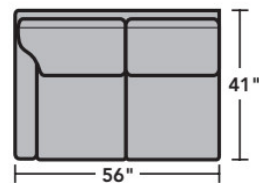

Sectionals

Components

LAF = Left-Arm-Facing
 RAF = Right-Arm-Facing

-37
LAF Sofa

-38
RAF Sofa

-33
LAF Corner Sofa

-34
RAF Corner Sofa

-29
Armless Loveseat

-27
LAF Loveseat

-28
RAF Loveseat

-255
LAF Angled Chaise

-265
RAF Angled Chaise

-231
Corner Chair

-23
Full Wedge

-19
Armless Chair

-17
LAF Chair

-18
RAF Chair

-25
LAF Chaise

-6
RAF Chaise

Scale 1/4"=1'

Dimensions are in inches and are subject to variance.
 © Flexsteel Industries, Inc. 6/22
 FLX-FR7564-CC-PP

FLEXSTEEL®

7564 Lennox Sectional | Components & Configurations

Sectionals

Sample Configurations

Scale 1/4"=1'

Dimensions are in inches and are subject to variance.
© Flexsteel Industries, Inc. 6/22
FLX-FR7564-CC-PP

FLEXSTEEL®