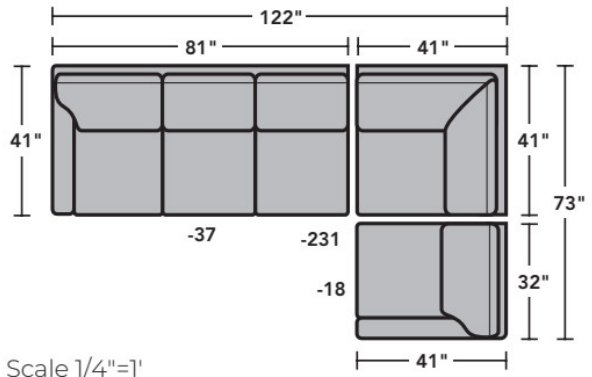

Sectionals

Components

LAF = Left-Arm-Facing
 RAF = Right-Arm-Facing

-37
LAF Sofa

-38
RAF Sofa

-33
LAF Corner Sofa

-34
RAF Corner Sofa

-29
Armless Loveseat

-27
LAF Loveseat

-28
RAF Loveseat

-255
LAF Angled Chaise

-265
RAF Angled Chaise

-231
Corner Chair

-23
Full Wedge

-19
Armless Chair

-17
LAF Chair

-18
RAF Chair

-25
LAF Chaise

-6
RAF Chaise

Scale 1/4"=1'

Dimensions are in inches and are subject to variance.
 © Flexsteel Industries, Inc. 6/22
 FLX-FR7564-CC-PP

FLEXSTEEL®

7564 Lennox Sectional | Components & Configurations

Sectionals

Sample Configurations

Scale 1/4"=1'

Dimensions are in inches and are subject to variance.
© Flexsteel Industries, Inc. 6/22
FLX-FR7564-CC-PP

FLEXSTEEL®