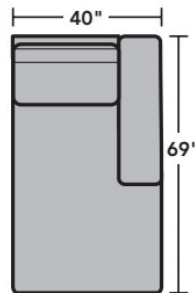

## Sectionals

### Components

LAF = Left-Arm-Facing  
 RAF = Right-Arm-Facing

-27  
LAF Loveseat

-28  
RAF Loveseat

-29  
Armless Loveseat

-255  
LAF Angled Chaise

-265  
RAF Angled Chaise

-25  
LAF Chaise

-26  
RAF Chaise

-23  
Full Wedge

-231  
Corner Chair

-17  
LAF Chair

-18  
RAF Chair

-19  
Armless Chair

Scale 1/4"=1'

Dimensions are in inches and are subject to variance.  
 © Flexsteel Industries, Inc. 6/22  
 FLX-CP-FR-CC-7107

## Sample Configurations

Scale 1/4"=1'  
 Dimensions are in inches and are subject to variance.  
 © Flexsteel Industries, Inc. 6/22  
 FLX-CP-FR-CC-7107

FLEXSTEEL®