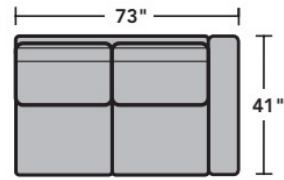

# 7107 Collins Sectional | Components & Configurations

## Sectionals

### Components

LAF = Left-Arm-Facing  
 RAF = Right-Arm-Facing

-27  
LAF Loveseat

-28  
RAF Loveseat

-29  
Armless Loveseat

-255  
LAF Angled Chaise

-265  
RAF Angled Chaise

-25  
LAF Chaise