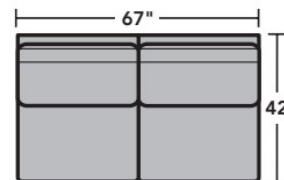

## Sectionals

### Components

LAF = Left-Arm-Facing  
 RAF = Right-Arm-Facing

-27  
LAF Loveseat

-28  
RAF Loveseat

-29  
Armless Loveseat

-255  
LAF Angled Chaise

-265  
RAF Angled Chaise

-25  
LAF Chaise

-26  
RAF Chaise

-23  
Full Wedge

-231  
Corner Chair

-17  
LAF Chair

-18  
RAF Chair

-19  
Armless Chair

Scale 1/4"=1'

Dimensions are in inches and are subject to variance.  
 © Flexsteel Industries, Inc. 6/22  
 FLX-CP-FR-CC-7107

## Sample Configurations

Scale 1/4"=1'  
 Dimensions are in inches and are subject to variance.  
 © Flexsteel Industries, Inc. 6/22  
 FLX-CP-FR-CC-7107

FLEXSTEEL®