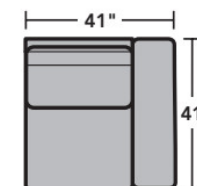

### Components

LAF = Left-Arm-Facing  
 RAF = Right-Arm-Facing

-27  
LAF Loveseat

-28  
RAF Loveseat

-29  
Armless Loveseat

-255  
LAF Angled Chaise

-265  
RAF Angled Chaise

-25  
LAF Chaise

-26  
RAF Chaise

-23  
Full Wedge

-231  
Corner Chair

-17  
LAF Chair

-18  
RAF Chair

-19  
Armless Chair

Scale 1/4"=1'

Dimensions are in inches and are subject to variance.  
 © Flexsteel Industries, Inc. 6/22  
 FLX-CP-FR-CC-7107

## Sample Configurations

Scale 1/4"=1'  
 Dimensions are in inches and are subject to variance.  
 © Flexsteel Industries, Inc. 6/22  
 FLX-CP-FR-CC-7107

FLEXSTEEL®