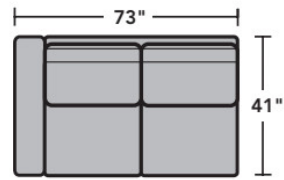

7107 Collins Sectional | Components & Configurations

Sectionals

Components

LAF = Left-Arm-Facing
RAF = Right-Arm-Facing

-27
LAF Loveseat