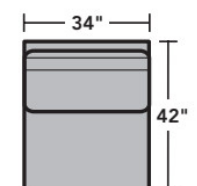

### Components

LAF = Left-Arm-Facing  
 RAF = Right-Arm-Facing

-27  
LAF Loveseat

-28  
RAF Loveseat

-29  
Armless Loveseat

-255  
LAF Angled Chaise

-265  
RAF Angled Chaise

-25  
LAF Chaise

-26  
RAF Chaise

-23  
Full Wedge

-231  
Corner Chair

-17  
LAF Chair

-18  
RAF Chair

-19  
Armless Chair

Scale 1/4"=1'

Dimensions are in inches and are subject to variance.  
 © Flexsteel Industries, Inc. 6/22  
 FLX-CP-FR-CC-7107

## Sample Configurations

Scale 1/4"=1'  
 Dimensions are in inches and are subject to variance.  
 © Flexsteel Industries, Inc. 6/22  
 FLX-CP-FR-CC-7107

FLEXSTEEL®