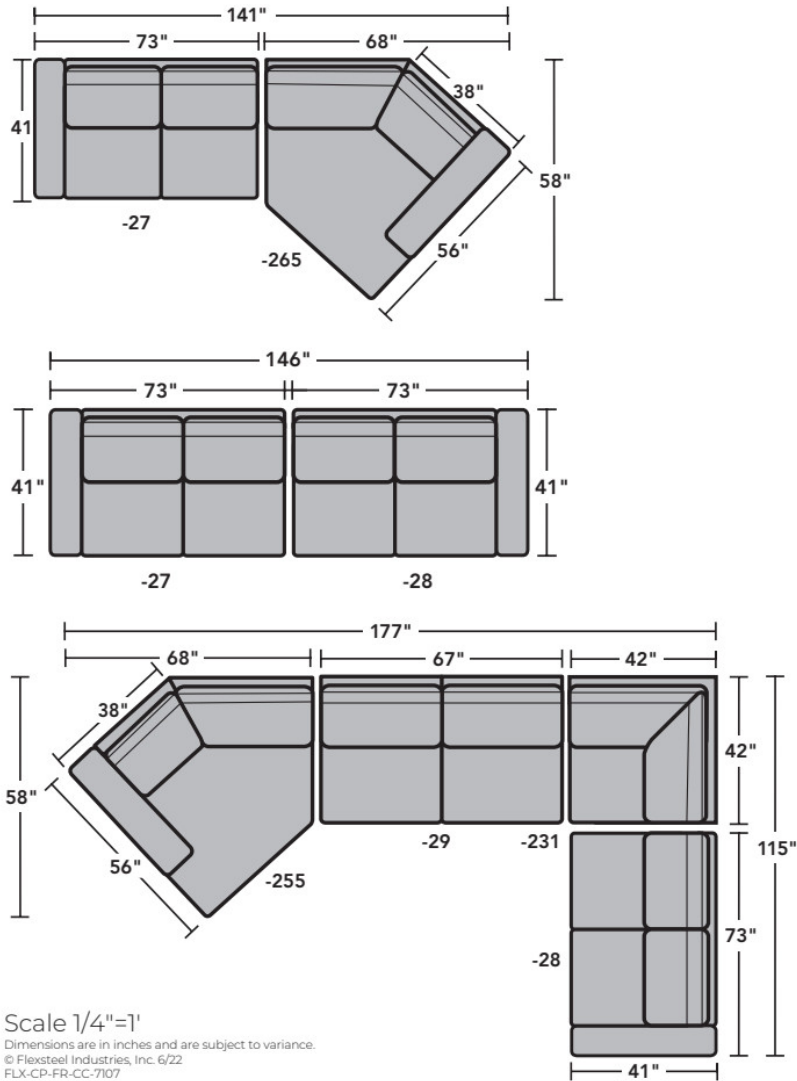

### Components

LAF = Left-Arm-Facing  
 RAF = Right-Arm-Facing

-27  
LAF Loveseat

-28  
RAF Loveseat

-29  
Armless Loveseat

-255  
LAF Angled Chaise

-265  
RAF Angled Chaise

-25  
LAF Chaise

-26  
RAF Chaise

-23  
Full Wedge

-231  
Corner Chair

-17  
LAF Chair

-18  
RAF Chair

-19  
Armless Chair

Scale 1/4"=1'

Dimensions are in inches and are subject to variance.  
 © Flexsteel Industries, Inc. 6/22  
 FLX-CP-FR-CC-7107

## Sample Configurations

Scale 1/4"=1'  
 Dimensions are in inches and are subject to variance.  
 © Flexsteel Industries, Inc. 6/22  
 FLX-CP-FR-CC-7107

FLEXSTEEL®