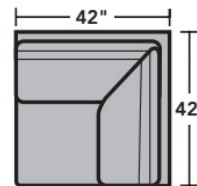

## Sectionals

### Components

LAF = Left-Arm-Facing  
 RAF = Right-Arm-Facing

-27  
LAF Loveseat

-28  
RAF Loveseat

-29  
Armless Loveseat

-255  
LAF Angled Chaise

-265  
RAF Angled Chaise

-25  
LAF Chaise

-26  
RAF Chaise

-23  
Full Wedge

-231  
Corner Chair

-17  
LAF Chair

-18  
RAF Chair

-19  
Armless Chair

Scale 1/4"=1'

Dimensions are in inches and are subject to variance.  
 © Flexsteel Industries, Inc. 6/22  
 FLX-CP-FR-CC-7107

## Sample Configurations

Scale 1/4"=1'  
 Dimensions are in inches and are subject to variance.  
 © Flexsteel Industries, Inc. 6/22  
 FLX-CP-FR-CC-7107

FLEXSTEEL®