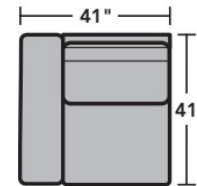

## Sectionals

### Components

LAF = Left-Arm-Facing  
 RAF = Right-Arm-Facing

-27  
LAF Loveseat

-28  
RAF Loveseat

-29  
Armless Loveseat

-255  
LAF Angled Chaise

-265  
RAF Angled Chaise

-25  
LAF Chaise

-26  
RAF Chaise

-23  
Full Wedge

-231  
Corner Chair

-17  
LAF Chair

-18  
RAF Chair

-19  
Armless Chair

Scale 1/4"=1'

Dimensions are in inches and are subject to variance.  
 © Flexsteel Industries, Inc. 6/22  
 FLX-CP-FR-CC-7107

## Sample Configurations

Scale 1/4"=1'  
 Dimensions are in inches and are subject to variance.  
 © Flexsteel Industries, Inc. 6/22  
 FLX-CP-FR-CC-7107

FLEXSTEEL®