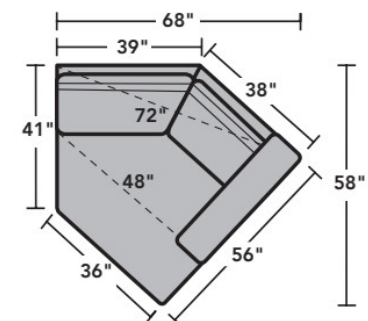

## Sectionals

### Components

LAF = Left-Arm-Facing  
 RAF = Right-Arm-Facing

-27  
LAF Loveseat

-28  
RAF Loveseat

-29  
Armless Loveseat

-255  
LAF Angled Chaise

-265  
RAF Angled Chaise

-25  
LAF Chaise

-26  
RAF Chaise

-23  
Full Wedge

-231  
Corner Chair

-17  
LAF Chair

-18  
RAF Chair

-19  
Armless Chair

Scale 1/4"=1'

Dimensions are in inches and are subject to variance.  
 © Flexsteel Industries, Inc. 6/22  
 FLX-CP-FR-CC-7107

## Sample Configurations

Scale 1/4"=1'  
 Dimensions are in inches and are subject to variance.  
 © Flexsteel Industries, Inc. 6/22  
 FLX-CP-FR-CC-7107

FLEXSTEEL®