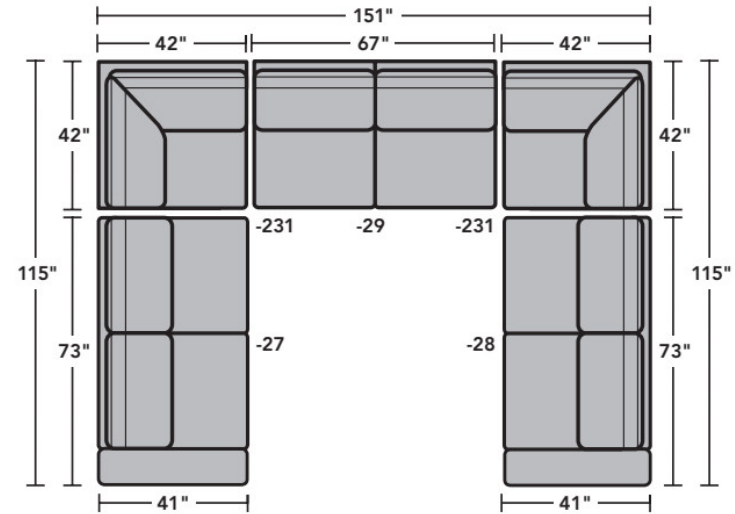

### Components

LAF = Left-Arm-Facing  
 RAF = Right-Arm-Facing

-27  
LAF Loveseat

-28  
RAF Loveseat

-29  
Armless Loveseat

-255  
LAF Angled Chaise

-265  
RAF Angled Chaise

-25  
LAF Chaise

-26  
RAF Chaise

-23  
Full Wedge

-231  
Corner Chair

-17  
LAF Chair

-18  
RAF Chair

-19  
Armless Chair

Scale 1/4"=1'

Dimensions are in inches and are subject to variance.  
 © Flexsteel Industries, Inc. 6/22  
 FLX-CP-FR-CC-7107

## Sample Configurations

Scale 1/4"=1'  
 Dimensions are in inches and are subject to variance.  
 © Flexsteel Industries, Inc. 6/22  
 FLX-CP-FR-CC-7107

FLEXSTEEL®