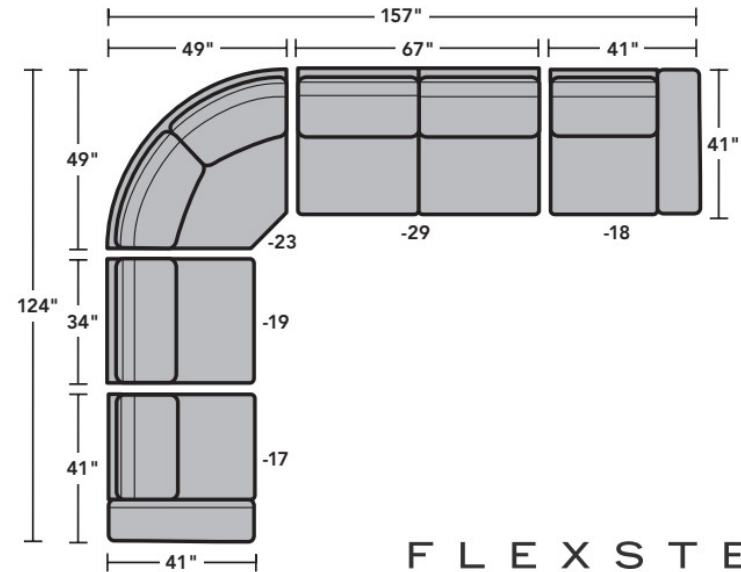

### Components

LAF = Left-Arm-Facing  
 RAF = Right-Arm-Facing

-27  
LAF Loveseat

-28  
RAF Loveseat

-29  
Armless Loveseat

-255  
LAF Angled Chaise

-265  
RAF Angled Chaise

-25  
LAF Chaise

-26  
RAF Chaise

-23  
Full Wedge

-231  
Corner Chair

-17  
LAF Chair

-18  
RAF Chair

-19  
Armless Chair

Scale 1/4"=1'

Dimensions are in inches and are subject to variance.  
 © Flexsteel Industries, Inc. 6/22  
 FLX-CP-FR-CC-7107

## Sample Configurations

Scale 1/4"=1'  
 Dimensions are in inches and are subject to variance.  
 © Flexsteel Industries, Inc. 6/22  
 FLX-CP-FR-CC-7107

FLEXSTEEL®