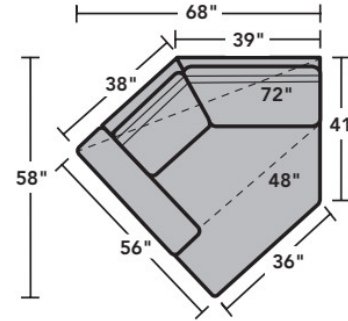

## Sectionals

### Components

LAF = Left-Arm-Facing  
 RAF = Right-Arm-Facing

-27  
LAF Loveseat

-28  
RAF Loveseat

-29  
Armless Loveseat

-255  
LAF Angled Chaise

-265  
RAF Angled Chaise

-25  
LAF Chaise

-26  
RAF Chaise

-23  
Full Wedge

-231  
Corner Chair

-17  
LAF Chair

-18  
RAF Chair

-19  
Armless Chair

Scale 1/4"=1'

Dimensions are in inches and are subject to variance.  
 © Flexsteel Industries, Inc. 6/22  
 FLX-CP-FR-CC-7107

## Sample Configurations

Scale 1/4"=1'  
 Dimensions are in inches and are subject to variance.  
 © Flexsteel Industries, Inc. 6/22  
 FLX-CP-FR-CC-7107

FLEXSTEEL®