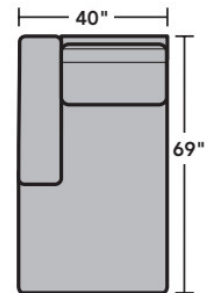

## Sectionals

### Components

LAF = Left-Arm-Facing  
 RAF = Right-Arm-Facing

-27  
LAF Loveseat

-28  
RAF Loveseat

-29  
Armless Loveseat

-255  
LAF Angled Chaise

-265  
RAF Angled Chaise

-25  
LAF Chaise

-26  
RAF Chaise

-23  
Full Wedge

-231  
Corner Chair

-17  
LAF Chair

-18  
RAF Chair

-19  
Armless Chair

Scale 1/4"=1'

Dimensions are in inches and are subject to variance.  
 © Flexsteel Industries, Inc. 6/22  
 FLX-CP-FR-CC-7107

## Sample Configurations

Scale 1/4"=1'  
 Dimensions are in inches and are subject to variance.  
 © Flexsteel Industries, Inc. 6/22  
 FLX-CP-FR-CC-7107

FLEXSTEEL®