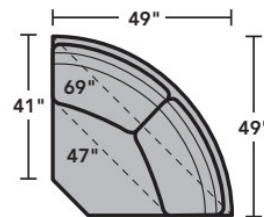

## Sectionals

### Components

LAF = Left-Arm-Facing  
 RAF = Right-Arm-Facing

-27  
LAF Loveseat

-28  
RAF Loveseat

-29  
Armless Loveseat

-255  
LAF Angled Chaise

-265  
RAF Angled Chaise

-25  
LAF Chaise

-26  
RAF Chaise

-23  
Full Wedge

-231  
Corner Chair

-17  
LAF Chair

-18  
RAF Chair

-19  
Armless Chair

Scale 1/4"=1'

Dimensions are in inches and are subject to variance.  
 © Flexsteel Industries, Inc. 6/22  
 FLX-CP-FR-CC-7107

## Sample Configurations

Scale 1/4"=1'  
 Dimensions are in inches and are subject to variance.  
 © Flexsteel Industries, Inc. 6/22  
 FLX-CP-FR-CC-7107

FLEXSTEEL®