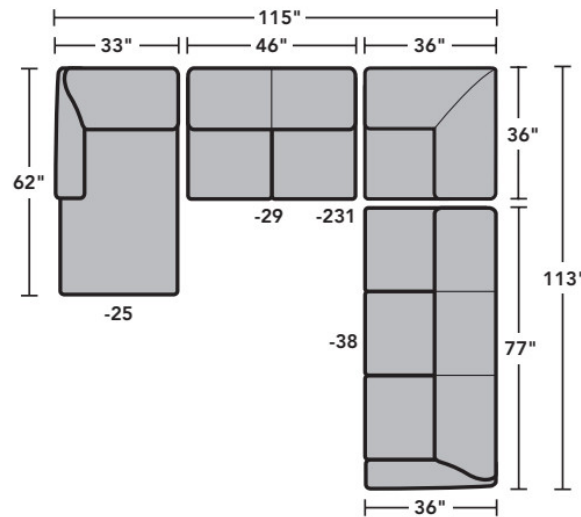

- Standard
- Optional

PRODUCT DIMENSIONS

	OVERALL			SEAT			Arm Height
	Height	Width	Depth	Height	Width	Depth	
LAF Chair -17	36"	31"	36"	21"	23"	22"	27"
RAF Chair -18	36"	31"	36"	21"	23"	22"	27"
Armless Chair -19	36"	23"	36"	21"	23"	22"	
Full Wedge -23	36"	61"	43"	21"	41"	22"	
Corner Chair -231	36"	34"	36"	21"	22"	22"	
LAF Chaise -25	36"	33"	62"	21"	25"	49"	27"
RAF Chaise -26	36"	33"	62"	21"	25"	49"	27"
LAF Loveseat -27	36"	54"	36"	21"	46"	22"	27"
RAF Loveseat -28	36"	54"	36"	21"	46"	22"	27"
Armless Loveseat -29	36"	46"	36"	21"	46"	22"	
LAF Corner Sofa -33	36"	88"	36"	21"	67"	22"	27"
RAF Corner Sofa -34	36"	88"	36"	21"	67"	22"	27"
LAF Sofa -37	36"	77"	36"	21"	69"	22"	27"
RAF Sofa -38	36"	77"	36"	21"	69"	22"	27"
RAF Angled Chaise -265	36"	57"	47"	21"	46"	34"	27"
LAF Angled Chaise -255	36"	57"	47"	21"	46"	34"	27"

-28
RAF Loveseat

-29
Armless Loveseat

-23
Full Wedge

-231
Corner Chair

-19
Armless Chair

-255
LAF Angled Chaise

-265
RAF Angled Chaise

-25
LAF Chaise

-26
RAF Chaise

-17
LAF Chair

-18
RAF Chair

Scale 1/4"=1'

Dimensions are in inches and are subject to variance.
 © Flexsteel Industries, Inc. 6/22

FLEXSTEEL®

5990 Dana Sectional | Components & Configurations

Sectionals

Sample Configurations

Scale 1/4"=1'

Dimensions are in inches and are subject to variance.
© Flexsteel Industries, Inc. Rev. 6/22
FLX-FR5990-CC-PP

FLEXSTEEL®