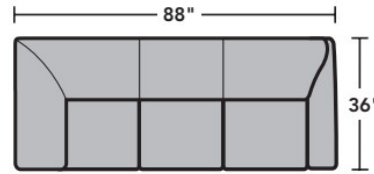

- Standard
- Optional

PRODUCT DIMENSIONS

	OVERALL			SEAT			Arm Height
	Height	Width	Depth	Height	Width	Depth	
LAF Chair -17	36"	31"	36"	21"	23"	22"	27"
RAF Chair -18	36"	31"	36"	21"	23"	22"	27"
Armless Chair -19	36"	23"	36"	21"	23"	22"	
Full Wedge -23	36"	61"	43"	21"	41"	22"	
Corner Chair -231	36"	34"	36"	21"	22"	22"	
LAF Chaise -25	36"	33"	62"	21"	25"	49"	27"
RAF Chaise -26	36"	33"	62"	21"	25"	49"	27"
LAF Loveseat -27	36"	54"	36"	21"	46"	22"	27"
RAF Loveseat -28	36"	54"	36"	21"	46"	22"	27"
Armless Loveseat -29	36"	46"	36"	21"	46"	22"	
LAF Corner Sofa -33	36"	88"	36"	21"	67"	22"	27"
RAF Corner Sofa -34	36"	88"	36"	21"	67"	22"	27"
LAF Sofa -37	36"	77"	36"	21"	69"	22"	27"
RAF Sofa -38	36"	77"	36"	21"	69"	22"	27"
RAF Angled Chaise -265	36"	57"	47"	21"	46"	34"	27"
LAF Angled Chaise -255	36"	57"	47"	21"	46"	34"	27"

Connecting Clips

A connecting clip is attached to one sectional piece to allow the frame of a second piece to slide neatly down into the clip to secure the two pieces together.

5990 Dana Sectional | Components & Configurations

Sectionals

Components

LAF = Left-Arm-Facing
 RAF = Right-Arm-Facing

-33
LAF Corner Sofa

-34
RAF Corner Sofa

-37
LAF Sofa

-38
RAF Sofa

-27
LAF Loveseat

Sectionals

Sample Configurations

Scale 1/4"=1'

Dimensions are in inches and are subject to variance.
© Flexsteel Industries, Inc. Rev. 6/22
FLX-FR5990-CC-PP

FLEXSTEEL®