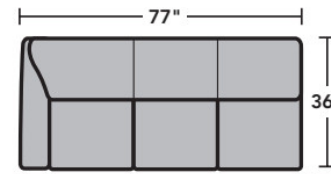

- Standard
- Optional

PRODUCT DIMENSIONS

	OVERALL			SEAT			Arm Height
	Height	Width	Depth	Height	Width	Depth	
LAF Chair -17	36"	31"	36"	21"	23"	22"	27"
RAF Chair -18	36"	31"	36"	21"	23"	22"	27"
Armless Chair -19	36"	23"	36"	21"	23"	22"	
Full Wedge -23	36"	61"	43"	21"	41"	22"	
Corner Chair -231	36"	34"	36"	21"	22"	22"	
LAF Chaise -25	36"	33"	62"	21"	25"	49"	27"
RAF Chaise -26	36"	33"	62"	21"	25"	49"	27"
LAF Loveseat -27	36"	54"	36"	21"	46"	22"	27"
RAF Loveseat -28	36"	54"	36"	21"	46"	22"	27"
Armless Loveseat -29	36"	46"	36"	21"	46"	22"	
LAF Corner Sofa -33	36"	88"	36"	21"	67"	22"	27"
RAF Corner Sofa -34	36"	88"	36"	21"	67"	22"	27"
LAF Sofa -37	36"	77"	36"	21"	69"	22"	27"
RAF Sofa -38	36"	77"	36"	21"	69"	22"	27"
RAF Angled Chaise -265	36"	57"	47"	21"	46"	34"	27"
LAF Angled Chaise -255	36"	57"	47"	21"	46"	34"	27"

Connecting Clips

A connecting clip is attached to one sectional piece to allow the frame of a second piece to slide neatly down into the clip to secure the two pieces together.

5990 Dana Sectional | Components & Configurations

Sectionals

Components

LAF = Left-Arm-Facing
 RAF = Right-Arm-Facing

-33
LAF Corner Sofa

-34
RAF Corner Sofa

-37
LAF Sofa

-38
RAF Sofa

-27
LAF Loveseat

-28
RAF Loveseat

-29
Armless Loveseat

-23
Full Wedge

-231
Corner Chair

-19
Armless Chair

-255
LAF Angled Chaise

-265
RAF Angled Chaise

-25
LAF Chaise