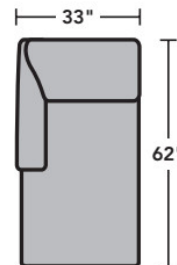

Sectionals

Components

LAF = Left-Arm-Facing
 RAF = Right-Arm-Facing

-33
LAF Corner Sofa

-34
RAF Corner Sofa

-37
LAF Sofa

-38
RAF Sofa

-27
LAF Loveseat

-28
RAF Loveseat

-29
Armless Loveseat

-23
Full Wedge

-231
Corner Chair

-19
Armless Chair

-255
LAF Angled Chaise

-265
RAF Angled Chaise

-25
LAF Chaise

-26
RAF Chaise

-17
LAF Chair

-18
RAF Chair

Scale 1/4"=1'

Dimensions are in inches and are subject to variance.
 © Flexsteel Industries, Inc. 6/22

FLEXSTEEL®

5990 Dana Sectional | Components & Configurations

Sectionals

Sample Configurations

Scale 1/4"=1'

Dimensions are in inches and are subject to variance.
© Flexsteel Industries, Inc. Rev. 6/22
FLX-FR5990-CC-PP

FLEXSTEEL®