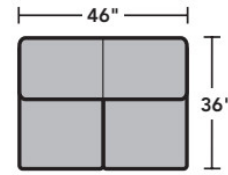

- Standard
- Optional

PRODUCT DIMENSIONS

	OVERALL			SEAT			Arm Height
	Height	Width	Depth	Height	Width	Depth	
LAF Chair -17	36"	31"	36"	21"	23"	22"	27"
RAF Chair -18	36"	31"	36"	21"	23"	22"	27"
Armless Chair -19	36"	23"	36"	21"	23"	22"	
Full Wedge -23	36"	61"	43"	21"	41"	22"	
Corner Chair -231	36"	34"	36"	21"	22"	22"	
LAF Chaise -25	36"	33"	62"	21"	25"	49"	27"
RAF Chaise -26	36"	33"	62"	21"	25"	49"	27"
LAF Loveseat -27	36"	54"	36"	21"	46"	22"	27"
RAF Loveseat -28	36"	54"	36"	21"	46"	22"	27"
Armless Loveseat -29	36"	46"	36"	21"	46"	22"	
LAF Corner Sofa -33	36"	88"	36"	21"	67"	22"	27"
RAF Corner Sofa -34	36"	88"	36"	21"	67"	22"	27"
LAF Sofa -37	36"	77"	36"	21"	69"	22"	27"
RAF Sofa -38	36"	77"	36"	21"	69"	22"	27"
RAF Angled Chaise -265	36"	57"	47"	21"	46"	34"	27"
LAF Angled Chaise -255	36"	57"	47"	21"	46"	34"	27"

Connecting Clips

A connecting clip is attached to one sectional piece to allow the frame of a second piece to slide neatly down into the clip to secure the two pieces together.

5990 Dana Sectional | Components & Configurations

Sectionals

Components

LAF = Left-Arm-Facing
 RAF = Right-Arm-Facing

-33
LAF Corner Sofa

-34
RAF Corner Sofa

-37
LAF Sofa

-38
RAF Sofa

-27
LAF Loveseat

-28
RAF Loveseat

-29
Armless Loveseat

-23
Full Wedge

-231
Corner Chair

-19
Armless Chair

-255
LAF Angled Chaise

-265
RAF Angled Chaise

-25
LAF Chaise