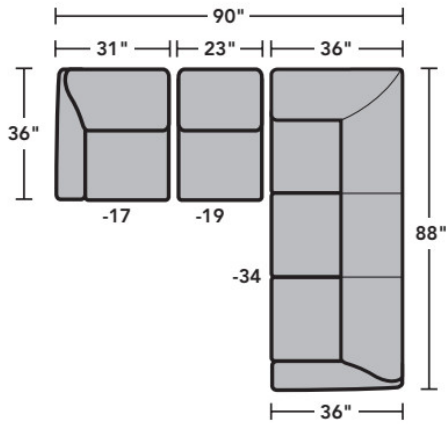

Sectionals

Components

LAF = Left-Arm-Facing
 RAF = Right-Arm-Facing

-33
LAF Corner Sofa

-34
RAF Corner Sofa

-37
LAF Sofa

-38
RAF Sofa

-27
LAF Loveseat

-28
RAF Loveseat

-29
Armless Loveseat

-23
Full Wedge

-231
Corner Chair

-19
Armless Chair

-255
LAF Angled Chaise

-265
RAF Angled Chaise

-25
LAF Chaise

-26
RAF Chaise

-17
LAF Chair

-18
RAF Chair

Scale 1/4"=1'

Dimensions are in inches and are subject to variance.
 © Flexsteel Industries, Inc. 6/22

FLEXSTEEL®

5990 Dana Sectional | Components & Configurations

Sectionals

Sample Configurations

Scale 1/4"=1'

Dimensions are in inches and are subject to variance.
© Flexsteel Industries, Inc. Rev. 6/22
FLX-FR5990-CC-PP

FLEXSTEEL®