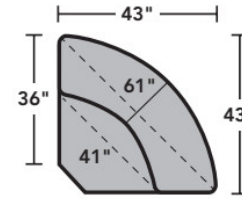

- Standard
- Optional

PRODUCT DIMENSIONS

	OVERALL			SEAT			Arm Height
	Height	Width	Depth	Height	Width	Depth	
LAF Chair -17	36"	31"	36"	21"	23"	22"	27"
RAF Chair -18	36"	31"	36"	21"	23"	22"	27"
Armless Chair -19	36"	23"	36"	21"	23"	22"	
Full Wedge -23	36"	61"	43"	21"	41"	22"	
Corner Chair -231	36"	34"	36"	21"	22"	22"	
LAF Chaise -25	36"	33"	62"	21"	25"	49"	27"
RAF Chaise -26	36"	33"	62"	21"	25"	49"	27"
LAF Loveseat -27	36"	54"	36"	21"	46"	22"	27"
RAF Loveseat -28	36"	54"	36"	21"	46"	22"	27"
Armless Loveseat -29	36"	46"	36"	21"	46"	22"	
LAF Corner Sofa -33	36"	88"	36"	21"	67"	22"	27"
RAF Corner Sofa -34	36"	88"	36"	21"	67"	22"	27"
LAF Sofa -37	36"	77"	36"	21"	69"	22"	27"
RAF Sofa -38	36"	77"	36"	21"	69"	22"	27"
RAF Angled Chaise -265	36"	57"	47"	21"	46"	34"	27"
LAF Angled Chaise -255	36"	57"	47"	21"	46"	34"	27"

Sectionals

Components

LAF = Left-Arm-Facing
 RAF = Right-Arm-Facing

-33
LAF Corner Sofa

-34
RAF Corner Sofa

-37
LAF Sofa

-38
RAF Sofa

-27
LAF Loveseat

-28
RAF Loveseat

-29
Armless Loveseat

-23
Full Wedge

-231
Corner Chair

-19
Armless Chair

-255
LAF Angled Chaise

-265
RAF Angled Chaise

-25
LAF Chaise

Sectionals

Sample Configurations

Scale 1/4"=1'

Dimensions are in inches and are subject to variance.
© Flexsteel Industries, Inc. Rev. 6/22
FLX-FR5990-CC-PP

FLEXSTEEL®