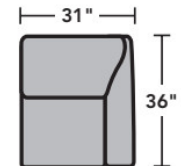

Sectionals

Components

LAF = Left-Arm-Facing
 RAF = Right-Arm-Facing

-33
LAF Corner Sofa

-34
RAF Corner Sofa

-37
LAF Sofa

-38
RAF Sofa

-27
LAF Loveseat

-28
RAF Loveseat

-29
Armless Loveseat

-23
Full Wedge

-231
Corner Chair

-19
Armless Chair

-255
LAF Angled Chaise

-265
RAF Angled Chaise

-25
LAF Chaise

-26
RAF Chaise

-17
LAF Chair

-18
RAF Chair

Scale 1/4"=1'

Dimensions are in inches and are subject to variance.
 © Flexsteel Industries, Inc. 6/22

FLEXSTEEL®

5990 Dana Sectional | Components & Configurations

Sectionals

Sample Configurations

Scale 1/4"=1'

Dimensions are in inches and are subject to variance.
© Flexsteel Industries, Inc. Rev. 6/22
FLX-FR5990-CC-PP

FLEXSTEEL®