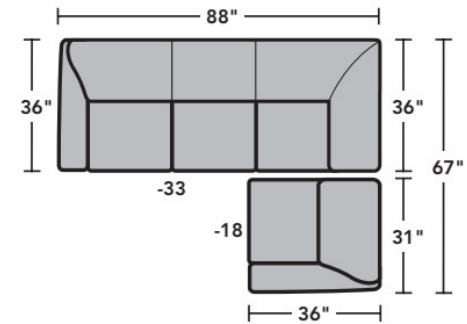

Sectionals

Components

LAF = Left-Arm-Facing
 RAF = Right-Arm-Facing

-33
LAF Corner Sofa

-34
RAF Corner Sofa

-37
LAF Sofa

-38
RAF Sofa

-27
LAF Loveseat

-28
RAF Loveseat

-29
Armless Loveseat

-23
Full Wedge

-231
Corner Chair

-19
Armless Chair

-255
LAF Angled Chaise

-265
RAF Angled Chaise

-25
LAF Chaise

-26
RAF Chaise

-17
LAF Chair

-18
RAF Chair

Scale 1/4"=1'

Dimensions are in inches and are subject to variance.
 © Flexsteel Industries, Inc. 6/22

FLEXSTEEL®

5990 Dana Sectional | Components & Configurations

Sectionals

Sample Configurations

Scale 1/4"=1'

Dimensions are in inches and are subject to variance.
© Flexsteel Industries, Inc. Rev. 6/22
FLX-FR5990-CC-PP

FLEXSTEEL®