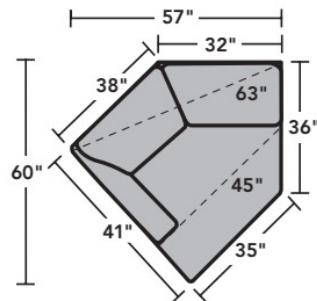

Sectionals

Components

LAF = Left-Arm-Facing
 RAF = Right-Arm-Facing

-33
LAF Corner Sofa

-34
RAF Corner Sofa

-37
LAF Sofa

-38
RAF Sofa

-27
LAF Loveseat

-28
RAF Loveseat

-29
Armless Loveseat

-23
Full Wedge

-231
Corner Chair

-19
Armless Chair

-255
LAF Angled Chaise

-265
RAF Angled Chaise

-25
LAF Chaise

-26
RAF Chaise

-17
LAF Chair

-18
RAF Chair

Scale 1/4"=1'

Dimensions are in inches and are subject to variance.
 © Flexsteel Industries, Inc. 6/22

FLEXSTEEL®

5990 Dana Sectional | Components & Configurations

Sectionals

Sample Configurations

Scale 1/4"=1'

Dimensions are in inches and are subject to variance.
© Flexsteel Industries, Inc. Rev. 6/22
FLX-FR5990-CC-PP

FLEXSTEEL®