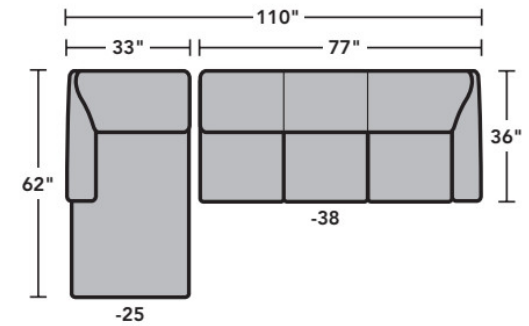

Sectionals

Components

LAF = Left-Arm-Facing
 RAF = Right-Arm-Facing

-33
LAF Corner Sofa

-34
RAF Corner Sofa

-37
LAF Sofa

-38
RAF Sofa

-27
LAF Loveseat

-28
RAF Loveseat

-29
Armless Loveseat

-23
Full Wedge

-231
Corner Chair

-19
Armless Chair

-255
LAF Angled Chaise

-265
RAF Angled Chaise

-25
LAF Chaise

-26
RAF Chaise

-17
LAF Chair

-18
RAF Chair

Scale 1/4"=1'

Dimensions are in inches and are subject to variance.
 © Flexsteel Industries, Inc. 6/22

FLEXSTEEL®

5990 Dana Sectional | Components & Configurations

Sectionals

Sample Configurations

Scale 1/4"=1'

Dimensions are in inches and are subject to variance.
© Flexsteel Industries, Inc. Rev. 6/22
FLX-FR5990-CC-PP

FLEXSTEEL®