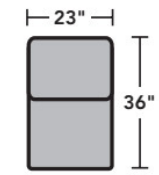

Sectionals

Components

LAF = Left-Arm-Facing
 RAF = Right-Arm-Facing

-33
LAF Corner Sofa

-34
RAF Corner Sofa

-37
LAF Sofa

-38
RAF Sofa

-27
LAF Loveseat

-28
RAF Loveseat

-29
Armless Loveseat

-23
Full Wedge

-231
Corner Chair

-19
Armless Chair

-255
LAF Angled Chaise

-265
RAF Angled Chaise

-25
LAF Chaise

-26
RAF Chaise

-17
LAF Chair

-18
RAF Chair

Scale 1/4"=1'

Dimensions are in inches and are subject to variance.
 © Flexsteel Industries, Inc. 6/22

FLEXSTEEL®

5990 Dana Sectional | Components & Configurations

Sectionals

Sample Configurations

Scale 1/4"=1'

Dimensions are in inches and are subject to variance.
© Flexsteel Industries, Inc. Rev. 6/22
FLX-FR5990-CC-PP

FLEXSTEEL®