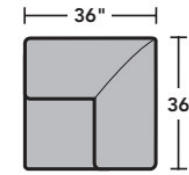

- Standard
- Optional

PRODUCT DIMENSIONS

	OVERALL			SEAT			Arm Height
	Height	Width	Depth	Height	Width	Depth	
LAF Chair -17	36"	31"	36"	21"	23"	22"	27"
RAF Chair -18	36"	31"	36"	21"	23"	22"	27"
Armless Chair -19	36"	23"	36"	21"	23"	22"	
Full Wedge -23	36"	61"	43"	21"	41"	22"	
Corner Chair -231	36"	34"	36"	21"	22"	22"	
LAF Chaise -25	36"	33"	62"	21"	25"	49"	27"
RAF Chaise -26	36"	33"	62"	21"	25"	49"	27"
LAF Loveseat -27	36"	54"	36"	21"	46"	22"	27"
RAF Loveseat -28	36"	54"	36"	21"	46"	22"	27"
Armless Loveseat -29	36"	46"	36"	21"	46"	22"	
LAF Corner Sofa -33	36"	88"	36"	21"	67"	22"	27"
RAF Corner Sofa -34	36"	88"	36"	21"	67"	22"	27"
LAF Sofa -37	36"	77"	36"	21"	69"	22"	27"
RAF Sofa -38	36"	77"	36"	21"	69"	22"	27"
RAF Angled Chaise -265	36"	57"	47"	21"	46"	34"	27"
LAF Angled Chaise -255	36"	57"	47"	21"	46"	34"	27"

Sectionals

Components

LAF = Left-Arm-Facing
 RAF = Right-Arm-Facing

-33
LAF Corner Sofa

-34
RAF Corner Sofa

-37
LAF Sofa

-38
RAF Sofa

-27
LAF Loveseat

-28
RAF Loveseat

-29
Armless Loveseat

-23
Full Wedge

-231
Corner Chair

-19
Armless Chair

-255
LAF Angled Chaise

-265
RAF Angled Chaise

-25
LAF Chaise

Sectionals

Sample Configurations

Scale 1/4"=1'

Dimensions are in inches and are subject to variance.
© Flexsteel Industries, Inc. Rev. 6/22
FLX-FR5990-CC-PP

FLEXSTEEL®