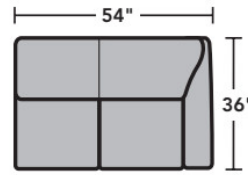

- Standard
- Optional

PRODUCT DIMENSIONS

	OVERALL			SEAT			Arm Height
	Height	Width	Depth	Height	Width	Depth	
LAF Chair -17	36"	31"	36"	21"	23"	22"	27"
RAF Chair -18	36"	31"	36"	21"	23"	22"	27"
Armless Chair -19	36"	23"	36"	21"	23"	22"	
Full Wedge -23	36"	61"	43"	21"	41"	22"	
Corner Chair -231	36"	34"	36"	21"	22"	22"	
LAF Chaise -25	36"	33"	62"	21"	25"	49"	27"
RAF Chaise -26	36"	33"	62"	21"	25"	49"	27"
LAF Loveseat -27	36"	54"	36"	21"	46"	22"	27"
RAF Loveseat -28	36"	54"	36"	21"	46"	22"	27"
Armless Loveseat -29	36"	46"	36"	21"	46"	22"	
LAF Corner Sofa -33	36"	88"	36"	21"	67"	22"	27"
RAF Corner Sofa -34	36"	88"	36"	21"	67"	22"	27"
LAF Sofa -37	36"	77"	36"	21"	69"	22"	27"
RAF Sofa -38	36"	77"	36"	21"	69"	22"	27"
RAF Angled Chaise -265	36"	57"	47"	21"	46"	34"	27"
LAF Angled Chaise -255	36"	57"	47"	21"	46"	34"	27"

Sectionals

Components

LAF = Left-Arm-Facing
 RAF = Right-Arm-Facing

-33
LAF Corner Sofa

-34
RAF Corner Sofa

-37
LAF Sofa

-38
RAF Sofa

-27
LAF Loveseat

-28
RAF Loveseat

-29
Armless Loveseat

-23
Full Wedge

-231
Corner Chair

-19
Armless Chair

-255
LAF Angled Chaise

-265
RAF Angled Chaise

-25
LAF Chaise

Sectionals

Sample Configurations

Scale 1/4"=1'

Dimensions are in inches and are subject to variance.
© Flexsteel Industries, Inc. Rev. 6/22
FLX-FR5990-CC-PP

FLEXSTEEL®