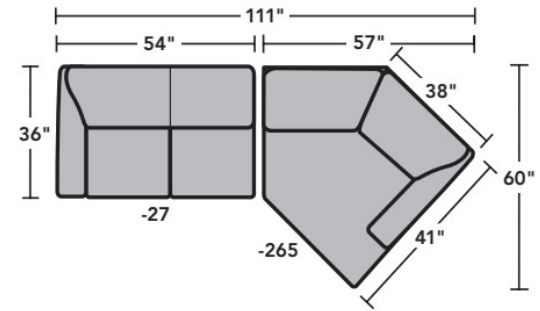

Sectionals

Components

LAF = Left-Arm-Facing
 RAF = Right-Arm-Facing

-33
LAF Corner Sofa

-34
RAF Corner Sofa

-37
LAF Sofa

-38
RAF Sofa

-27
LAF Loveseat

-28
RAF Loveseat

-29
Armless Loveseat

-23
Full Wedge

-231
Corner Chair

-19
Armless Chair

-255
LAF Angled Chaise

-265
RAF Angled Chaise

-25
LAF Chaise

-26
RAF Chaise

-17
LAF Chair

-18
RAF Chair

Scale 1/4"=1'

Dimensions are in inches and are subject to variance.
 © Flexsteel Industries, Inc. 6/22

FLEXSTEEL®

5990 Dana Sectional | Components & Configurations

Sectionals

Sample Configurations

Scale 1/4"=1'

Dimensions are in inches and are subject to variance.
© Flexsteel Industries, Inc. Rev. 6/22
FLX-FR5990-CC-PP

FLEXSTEEL®