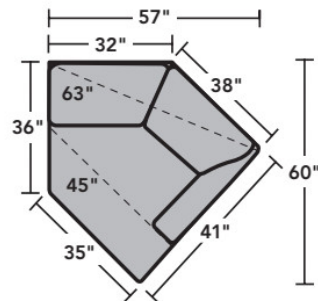

Sectionals

Components

LAF = Left-Arm-Facing
 RAF = Right-Arm-Facing

-33
LAF Corner Sofa

-34
RAF Corner Sofa

-37
LAF Sofa

-38
RAF Sofa

-27
LAF Loveseat

-28
RAF Loveseat

-29
Armless Loveseat

-23
Full Wedge

-231
Corner Chair

-19
Armless Chair

-255
LAF Angled Chaise

-265
RAF Angled Chaise

-25
LAF Chaise

-26
RAF Chaise

-17
LAF Chair

-18
RAF Chair

Scale 1/4"=1'

Dimensions are in inches and are subject to variance.
 © Flexsteel Industries, Inc. 6/22

FLEXSTEEL®

5990 Dana Sectional | Components & Configurations

Sectionals

Sample Configurations

Scale 1/4"=1'

Dimensions are in inches and are subject to variance.
© Flexsteel Industries, Inc. Rev. 6/22
FLX-FR5990-CC-PP

FLEXSTEEL®