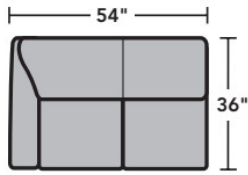

- Standard
- Optional

PRODUCT DIMENSIONS

	OVERALL			SEAT			Arm Height
	Height	Width	Depth	Height	Width	Depth	
LAF Chair -17	36"	31"	36"	21"	23"	22"	27"
RAF Chair -18	36"	31"	36"	21"	23"	22"	27"
Armless Chair -19	36"	23"	36"	21"	23"	22"	
Full Wedge -23	36"	61"	43"	21"	41"	22"	
Corner Chair -231	36"	34"	36"	21"	22"	22"	
LAF Chaise -25	36"	33"	62"	21"	25"	49"	27"
RAF Chaise -26	36"	33"	62"	21"	25"	49"	27"
LAF Loveseat -27	36"	54"	36"	21"	46"	22"	27"
RAF Loveseat -28	36"	54"	36"	21"	46"	22"	27"
Armless Loveseat -29	36"	46"	36"	21"	46"	22"	
LAF Corner Sofa -33	36"	88"	36"	21"	67"	22"	27"
RAF Corner Sofa -34	36"	88"	36"	21"	67"	22"	27"
LAF Sofa -37	36"	77"	36"	21"	69"	22"	27"
RAF Sofa -38	36"	77"	36"	21"	69"	22"	27"
RAF Angled Chaise -265	36"	57"	47"	21"	46"	34"	27"
LAF Angled Chaise -255	36"	57"	47"	21"	46"	34"	27"

Sectionals

Components

LAF = Left-Arm-Facing
 RAF = Right-Arm-Facing

-33
LAF Corner Sofa

-34
RAF Corner Sofa

-37
LAF Sofa

-38
RAF Sofa

-27
LAF Loveseat

-28
RAF Loveseat

-29
Armless Loveseat

-23
Full Wedge

-231
Corner Chair

-19
Armless Chair

-255
LAF Angled Chaise

-265
RAF Angled Chaise

-25
LAF Chaise

Sectionals

Sample Configurations

Scale 1/4"=1'

Dimensions are in inches and are subject to variance.
© Flexsteel Industries, Inc. Rev. 6/22
FLX-FR5990-CC-PP

FLEXSTEEL®