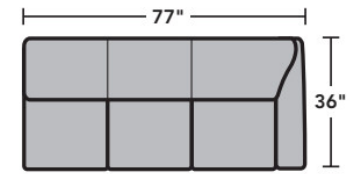

- Standard
- Optional

PRODUCT DIMENSIONS

	OVERALL			SEAT			Arm Height
	Height	Width	Depth	Height	Width	Depth	
LAF Chair -17	36"	31"	36"	21"	23"	22"	27"
RAF Chair -18	36"	31"	36"	21"	23"	22"	27"
Armless Chair -19	36"	23"	36"	21"	23"	22"	
Full Wedge -23	36"	61"	43"	21"	41"	22"	
Corner Chair -231	36"	34"	36"	21"	22"	22"	
LAF Chaise -25	36"	33"	62"	21"	25"	49"	27"
RAF Chaise -26	36"	33"	62"	21"	25"	49"	27"
LAF Loveseat -27	36"	54"	36"	21"	46"	22"	27"
RAF Loveseat -28	36"	54"	36"	21"	46"	22"	27"
Armless Loveseat -29	36"	46"	36"	21"	46"	22"	
LAF Corner Sofa -33	36"	88"	36"	21"	67"	22"	27"
RAF Corner Sofa -34	36"	88"	36"	21"	67"	22"	27"
LAF Sofa -37	36"	77"	36"	21"	69"	22"	27"
RAF Sofa -38	36"	77"	36"	21"	69"	22"	27"
RAF Angled Chaise -265	36"	57"	47"	21"	46"	34"	27"
LAF Angled Chaise -255	36"	57"	47"	21"	46"	34"	27"

Connecting Clips

A connecting clip is attached to one sectional piece to allow the frame of a second piece to slide neatly down into the clip to secure the two pieces together.

5990 Dana Sectional | Components & Configurations

Sectionals

Components

LAF = Left-Arm-Facing
 RAF = Right-Arm-Facing

-33
LAF Corner Sofa

-34
RAF Corner Sofa

-37
LAF Sofa

-38
RAF Sofa

-27
LAF Loveseat

-28
RAF Loveseat

-29
Armless Loveseat

-23
Full Wedge

-231
Corner Chair

-19
Armless Chair

-255
LAF Angled Chaise

-265
RAF Angled Chaise

-25
LAF Chaise