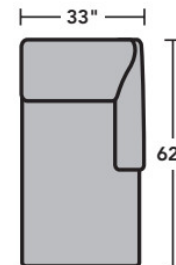

Sectionals

Components

LAF = Left-Arm-Facing
 RAF = Right-Arm-Facing

-33
LAF Corner Sofa

-34
RAF Corner Sofa

-37
LAF Sofa

-38
RAF Sofa

-27
LAF Loveseat

-28
RAF Loveseat

-29
Armless Loveseat

-23
Full Wedge

-231
Corner Chair

-19
Armless Chair

-255
LAF Angled Chaise

-265
RAF Angled Chaise

-25
LAF Chaise

-26
RAF Chaise

-17
LAF Chair

-18
RAF Chair

Scale 1/4"=1'

Dimensions are in inches and are subject to variance.
 © Flexsteel Industries, Inc. 6/22

FLEXSTEEL®

5990 Dana Sectional | Components & Configurations

Sectionals

Sample Configurations

Scale 1/4"=1'

Dimensions are in inches and are subject to variance.
© Flexsteel Industries, Inc. Rev. 6/22
FLX-FR5990-CC-PP

FLEXSTEEL®