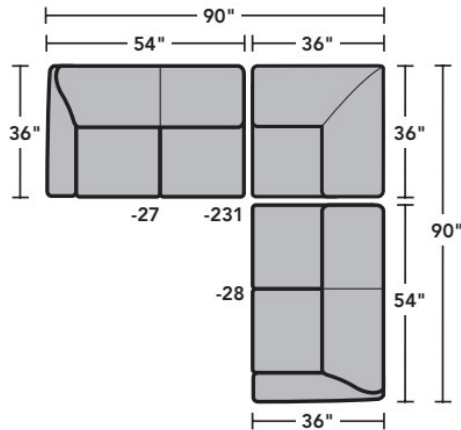

Sectionals

Components

LAF = Left-Arm-Facing
 RAF = Right-Arm-Facing

-33
LAF Corner Sofa

-34
RAF Corner Sofa

-37
LAF Sofa

-38
RAF Sofa

-27
LAF Loveseat

-28
RAF Loveseat

-29
Armless Loveseat

-23
Full Wedge

-231
Corner Chair

-19
Armless Chair

-255
LAF Angled Chaise

-265
RAF Angled Chaise

-25
LAF Chaise

-26
RAF Chaise

-17
LAF Chair

-18
RAF Chair

Scale 1/4"=1'

Dimensions are in inches and are subject to variance.
 © Flexsteel Industries, Inc. 6/22

FLEXSTEEL®

5990 Dana Sectional | Components & Configurations

Sectionals

Sample Configurations

Scale 1/4"=1'

Dimensions are in inches and are subject to variance.
© Flexsteel Industries, Inc. Rev. 6/22
FLX-FR5990-CC-PP

FLEXSTEEL®