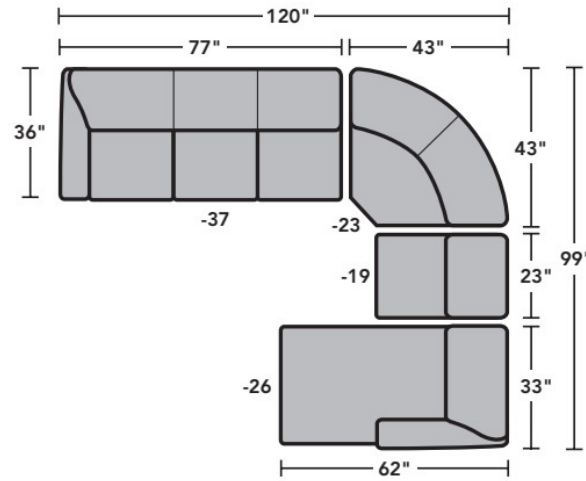

Sectionals

Components

LAF = Left-Arm-Facing
 RAF = Right-Arm-Facing

-33
LAF Corner Sofa

-34
RAF Corner Sofa

-37
LAF Sofa

-38
RAF Sofa

-27
LAF Loveseat

-28
RAF Loveseat

-29
Armless Loveseat

-23
Full Wedge

-231
Corner Chair

-19
Armless Chair

-255
LAF Angled Chaise

-265
RAF Angled Chaise

-25
LAF Chaise

-26
RAF Chaise

-17
LAF Chair

-18
RAF Chair

Scale 1/4"=1'

Dimensions are in inches and are subject to variance.
 © Flexsteel Industries, Inc. 6/22

FLEXSTEEL®

5990 Dana Sectional | Components & Configurations

Sectionals

Sample Configurations

Scale 1/4"=1'

Dimensions are in inches and are subject to variance.
© Flexsteel Industries, Inc. Rev. 6/22
FLX-FR5990-CC-PP

FLEXSTEEL®