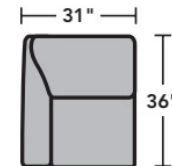

Sectionals

Components

LAF = Left-Arm-Facing
 RAF = Right-Arm-Facing

-33
LAF Corner Sofa

-34
RAF Corner Sofa

-37
LAF Sofa

-38
RAF Sofa

-27
LAF Loveseat

-28
RAF Loveseat

-29
Armless Loveseat

-23
Full Wedge

-231
Corner Chair

-19
Armless Chair

-255
LAF Angled Chaise

-265
RAF Angled Chaise

-25
LAF Chaise

-26
RAF Chaise

-17
LAF Chair

-18
RAF Chair

Scale 1/4"=1'

Dimensions are in inches and are subject to variance.
 © Flexsteel Industries, Inc. 6/22

FLEXSTEEL®

5990 Dana Sectional | Components & Configurations

Sectionals

Sample Configurations

Scale 1/4"=1'

Dimensions are in inches and are subject to variance.
© Flexsteel Industries, Inc. Rev. 6/22
FLX-FR5990-CC-PP

FLEXSTEEL®