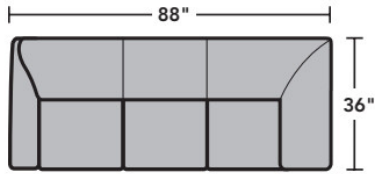

- Standard
- Optional

PRODUCT DIMENSIONS

	OVERALL			SEAT			Arm Height
	Height	Width	Depth	Height	Width	Depth	
LAF Chair -17	36"	31"	36"	21"	23"	22"	27"
RAF Chair -18	36"	31"	36"	21"	23"	22"	27"
Armless Chair -19	36"	23"	36"	21"	23"	22"	
Full Wedge -23	36"	61"	43"	21"	41"	22"	
Corner Chair -231	36"	34"	36"	21"	22"	22"	
LAF Chaise -25	36"	33"	62"	21"	25"	49"	27"
RAF Chaise -26	36"	33"	62"	21"	25"	49"	27"
LAF Loveseat -27	36"	54"	36"	21"	46"	22"	27"
RAF Loveseat -28	36"	54"	36"	21"	46"	22"	27"
Armless Loveseat -29	36"	46"	36"	21"	46"	22"	
LAF Corner Sofa -33	36"	88"	36"	21"	67"	22"	27"
RAF Corner Sofa -34	36"	88"	36"	21"	67"	22"	27"
LAF Sofa -37	36"	77"	36"	21"	69"	22"	27"
RAF Sofa -38	36"	77"	36"	21"	69"	22"	27"
RAF Angled Chaise -265	36"	57"	47"	21"	46"	34"	27"
LAF Angled Chaise -255	36"	57"	47"	21"	46"	34"	27"

Connecting Clips

A connecting clip is attached to one sectional piece to allow the frame of a second piece to slide neatly down into the clip to secure the two pieces together.

5990 Dana Sectional | Components & Configurations

Sectionals

Components

LAF = Left-Arm-Facing
 RAF = Right-Arm-Facing

-33
LAF Corner Sofa

-34
RAF Corner Sofa

-37
LAF Sofa

-38
RAF Sofa

-27
LAF Loveseat

Sectionals

Sample Configurations

Scale 1/4"=1'

Dimensions are in inches and are subject to variance.
© Flexsteel Industries, Inc. Rev. 6/22
FLX-FR5990-CC-PP

FLEXSTEEL®