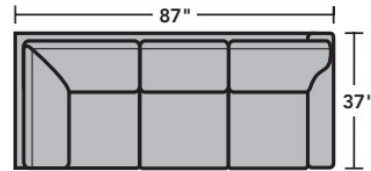

- Standard
- Optional

PRODUCT DIMENSIONS

	OVERALL			SEAT			Arm Height
	Height	Width	Depth	Height	Width	Depth	
LAF Chair -17	37"	31"	37"	21"	26"	20"	25"
RAF Chair -18	37"	31"	37"	21"	26"	20"	25"
Full Wedge -23	37"	36"	37"	21"	39"	20"	
Corner Chair -231	37"	37"	37"	21"	20"	20"	
LAF Chaise -25	37"	33"	63"	21"	25"	45"	25"
RAF Chaise -26	37"	33"	63"	21"	25"	45"	25"
LAF Loveseat -27	37"	52"	37"	21"	47"	20"	25"
RAF Loveseat -28	37"	52"	37"	21"	47"	20"	25"
Armless Loveseat -29	37"	43"	37"	21"	43"	20"	
LAF Corner Sofa -33	37"	87"	37"	21"	64"	20"	25"
RAF Corner Sofa -34	37"	87"	37"	21"	64"	20"	25"
LAF Sofa -37	37"	73"	37"	21"	68"	20"	25"
RAF Sofa -38	37"	73"	37"	21"	68"	20"	25"
RAF Angled Chaise -265	37"	61"	61"	21"	49"	35"	25"
LAF Angled Chaise -255	37"	61"	61"	21"	49"	35"	25"
Armless Chair -19	37"	21"	37"	21"	21"	20"	

Connecting Clips

A connecting clip is attached to one sectional piece to allow the frame of a second piece to slide neatly down into the clip to secure the two pieces together.

5979 Westside Sectional | Components & Configurations

Sectionals

Components

LAF = Left-Arm-Facing
 RAF = Right-Arm-Facing

-33
LAF Corner Sofa

-34
RAF Corner Sofa

-37
LAF Sofa

-38
RAF Sofa

-27
LAF Loveseat

Sectionals

Sample Configurations

Scale 1/4"=1'

Dimensions are in inches and are subject to variance.
© Flexsteel Industries, Inc. 10/14 · Rev. 6/22
FLX-FR5979-CC-PP

FLEXSTEEL®