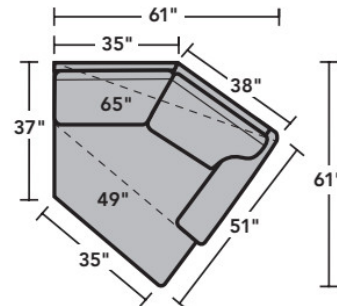

Sectionals

Components

LAF = Left-Arm-Facing
 RAF = Right-Arm-Facing

-33
LAF Corner Sofa

-34
RAF Corner Sofa

-37
LAF Sofa

-38
RAF Sofa

-27
LAF Loveseat

-28
RAF Loveseat

-29
Armless Loveseat

-23
Full Wedge

-231
Corner Chair

-19
Armless Chair

-255
LAF Angled Chaise

-265
RAF Angled Chaise

-25
LAF Chaise

-26
RAF Chaise

-17
LAF Chair

-18
RAF Chair

Scale 1/4"=1'

Dimensions are in inches and are subject to variance.
 © Flexsteel Industries, Inc. 10/14 · Rev. 6/22
 FLX-FR5979-CC-PP

FLEXSTEEL®

5979 Westside Sectional | Components & Configurations

Sectionals

Sample Configurations

Scale 1/4"=1'

Dimensions are in inches and are subject to variance.
© Flexsteel Industries, Inc. 10/14 · Rev. 6/22
FLX-FR5979-CC-PP

FLEXSTEEL®