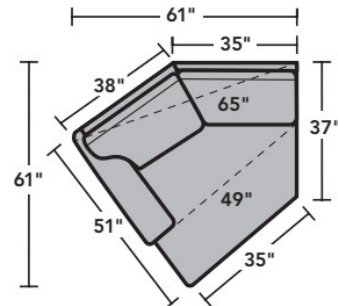

Sectionals

Components

LAF = Left-Arm-Facing
 RAF = Right-Arm-Facing

-33
LAF Corner Sofa

-34
RAF Corner Sofa

-37
LAF Sofa

-38
RAF Sofa

-27
LAF Loveseat

-28
RAF Loveseat

-29
Armless Loveseat

-23
Full Wedge

-231
Corner Chair

-19
Armless Chair

-255
LAF Angled Chaise

-265
RAF Angled Chaise

-25
LAF Chaise

-26
RAF Chaise

-17
LAF Chair

-18
RAF Chair

Scale 1/4"=1'

Dimensions are in inches and are subject to variance.
 © Flexsteel Industries, Inc. 10/14 · Rev. 6/22
 FLX-FR5979-CC-PP

FLEXSTEEL®

5979 Westside Sectional | Components & Configurations

Sectionals

Sample Configurations

Scale 1/4"=1'

Dimensions are in inches and are subject to variance.
© Flexsteel Industries, Inc. 10/14 · Rev. 6/22
FLX-FR5979-CC-PP

FLEXSTEEL®