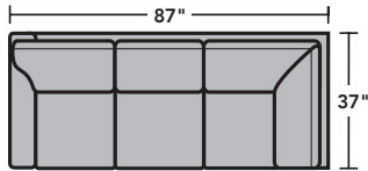

- Standard
- Optional

PRODUCT DIMENSIONS

	OVERALL			SEAT			Arm Height
	Height	Width	Depth	Height	Width	Depth	
LAF Chair -17	37"	31"	37"	21"	26"	20"	25"
RAF Chair -18	37"	31"	37"	21"	26"	20"	25"
Full Wedge -23	37"	36"	37"	21"	39"	20"	
Corner Chair -231	37"	37"	37"	21"	20"	20"	
LAF Chaise -25	37"	33"	63"	21"	25"	45"	25"
RAF Chaise -26	37"	33"	63"	21"	25"	45"	25"
LAF Loveseat -27	37"	52"	37"	21"	47"	20"	25"
RAF Loveseat -28	37"	52"	37"	21"	47"	20"	25"
Armless Loveseat -29	37"	43"	37"	21"	43"	20"	
LAF Corner Sofa -33	37"	87"	37"	21"	64"	20"	25"
RAF Corner Sofa -34	37"	87"	37"	21"	64"	20"	25"
LAF Sofa -37	37"	73"	37"	21"	68"	20"	25"
RAF Sofa -38	37"	73"	37"	21"	68"	20"	25"
RAF Angled Chaise -265	37"	61"	61"	21"	49"	35"	25"
LAF Angled Chaise -255	37"	61"	61"	21"	49"	35"	25"
Armless Chair -19	37"	21"	37"	21"	21"	20"	

Connecting Clips

A connecting clip is attached to one sectional piece to allow the frame of a second piece to slide neatly down into the clip to secure the two pieces together.

5979 Westside Sectional | Components & Configurations

Sectionals

Components

LAF = Left-Arm-Facing
 RAF = Right-Arm-Facing

-33
LAF Corner Sofa

-34
RAF Corner Sofa

-37
LAF Sofa

-38
RAF Sofa

-27
LAF Loveseat

Sectionals

Sample Configurations

Scale 1/4"=1'

Dimensions are in inches and are subject to variance.
© Flexsteel Industries, Inc. 10/14 · Rev. 6/22
FLX-FR5979-CC-PP

FLEXSTEEL®