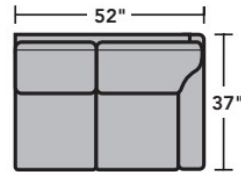

Sectionals

Components

LAF = Left-Arm-Facing
 RAF = Right-Arm-Facing

-33
LAF Corner Sofa

-34
RAF Corner Sofa

-37
LAF Sofa

-38
RAF Sofa

-27
LAF Loveseat

-28
RAF Loveseat

-29
Armless Loveseat

-23
Full Wedge

-231
Corner Chair

-19
Armless Chair

-255
LAF Angled Chaise

-265
RAF Angled Chaise

-25
LAF Chaise

-26
RAF Chaise

-17
LAF Chair

-18
RAF Chair

Scale 1/4"=1'

Dimensions are in inches and are subject to variance.
 © Flexsteel Industries, Inc. 10/14 · Rev. 6/22
 FLX-FR5979-CC-PP

FLEXSTEEL®

5979 Westside Sectional | Components & Configurations

Sectionals

Sample Configurations

Scale 1/4"=1'

Dimensions are in inches and are subject to variance.
© Flexsteel Industries, Inc. 10/14 · Rev. 6/22
FLX-FR5979-CC-PP

FLEXSTEEL®