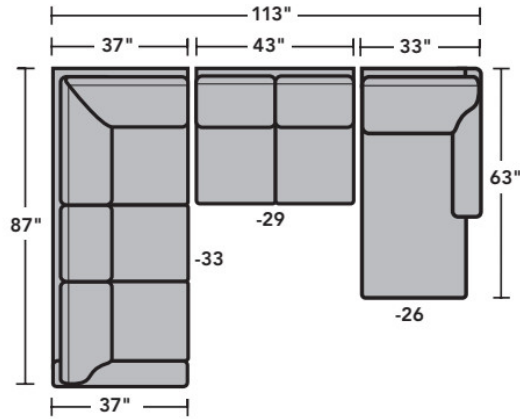

Sectionals

Components

LAF = Left-Arm-Facing
 RAF = Right-Arm-Facing

-33
LAF Corner Sofa

-34
RAF Corner Sofa

-37
LAF Sofa

-38
RAF Sofa

-27
LAF Loveseat

-28
RAF Loveseat

-29
Armless Loveseat

-23
Full Wedge

-231
Corner Chair

-19
Armless Chair

-255
LAF Angled Chaise

-265
RAF Angled Chaise

-25
LAF Chaise

-26
RAF Chaise

-17
LAF Chair

-18
RAF Chair

Scale 1/4"=1'

Dimensions are in inches and are subject to variance.
 © Flexsteel Industries, Inc. 10/14 · Rev. 6/22
 FLX-FR5979-CC-PP

FLEXSTEEL®

5979 Westside Sectional | Components & Configurations

Sectionals

Sample Configurations

Scale 1/4"=1'

Dimensions are in inches and are subject to variance.
© Flexsteel Industries, Inc. 10/14 · Rev. 6/22
FLX-FR5979-CC-PP

FLEXSTEEL®