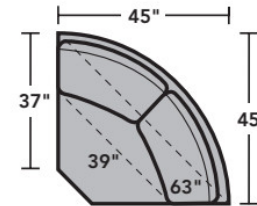

Sectionals

Components

LAF = Left-Arm-Facing
 RAF = Right-Arm-Facing

-33
LAF Corner Sofa

-34
RAF Corner Sofa

-37
LAF Sofa

-38
RAF Sofa

-27
LAF Loveseat

-28
RAF Loveseat

-29
Armless Loveseat

-23
Full Wedge

-231
Corner Chair

-19
Armless Chair

-255
LAF Angled Chaise

-265
RAF Angled Chaise

-25
LAF Chaise

-26
RAF Chaise

-17
LAF Chair

-18
RAF Chair

Scale 1/4"=1'

Dimensions are in inches and are subject to variance.
 © Flexsteel Industries, Inc. 10/14 · Rev. 6/22
 FLX-FR5979-CC-PP

FLEXSTEEL®

5979 Westside Sectional | Components & Configurations

Sectionals

Sample Configurations

Scale 1/4"=1'

Dimensions are in inches and are subject to variance.
© Flexsteel Industries, Inc. 10/14 · Rev. 6/22
FLX-FR5979-CC-PP

FLEXSTEEL®