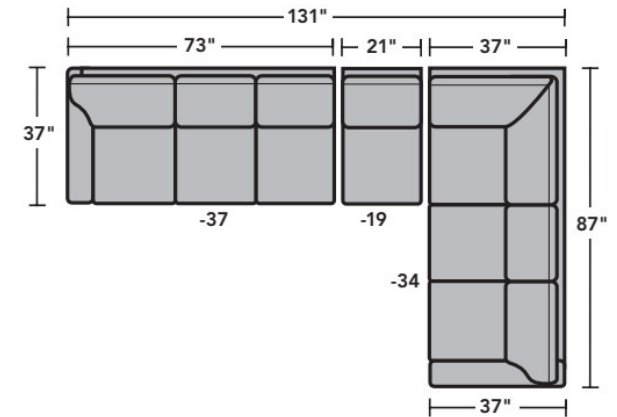

Sectionals

Components

LAF = Left-Arm-Facing
 RAF = Right-Arm-Facing

-33
LAF Corner Sofa

-34
RAF Corner Sofa

-37
LAF Sofa

-38
RAF Sofa

-27
LAF Loveseat

-28
RAF Loveseat

-29
Armless Loveseat

-23
Full Wedge

-231
Corner Chair

-19
Armless Chair

-255
LAF Angled Chaise

-265
RAF Angled Chaise

-25
LAF Chaise

-26
RAF Chaise

-17
LAF Chair

-18
RAF Chair

Scale 1/4"=1'

Dimensions are in inches and are subject to variance.
 © Flexsteel Industries, Inc. 10/14 · Rev. 6/22
 FLX-FR5979-CC-PP

FLEXSTEEL®

5979 Westside Sectional | Components & Configurations

Sectionals

Sample Configurations

Scale 1/4"=1'

Dimensions are in inches and are subject to variance.
© Flexsteel Industries, Inc. 10/14 · Rev. 6/22
FLX-FR5979-CC-PP

FLEXSTEEL®