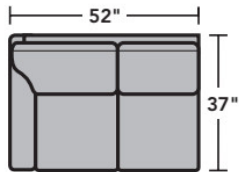

Sectionals

Components

LAF = Left-Arm-Facing
 RAF = Right-Arm-Facing

-33
LAF Corner Sofa

-34
RAF Corner Sofa

-37
LAF Sofa

-38
RAF Sofa

-27
LAF Loveseat

-28
RAF Loveseat

-29
Armless Loveseat

-23
Full Wedge

-231
Corner Chair

-19
Armless Chair

-255
LAF Angled Chaise

-265
RAF Angled Chaise

-25
LAF Chaise

-26
RAF Chaise

-17
LAF Chair

-18
RAF Chair

Scale 1/4"=1'

Dimensions are in inches and are subject to variance.
 © Flexsteel Industries, Inc. 10/14 · Rev. 6/22
 FLX-FR5979-CC-PP

FLEXSTEEL®

5979 Westside Sectional | Components & Configurations

Sectionals

Sample Configurations

Scale 1/4"=1'

Dimensions are in inches and are subject to variance.
© Flexsteel Industries, Inc. 10/14 · Rev. 6/22
FLX-FR5979-CC-PP

FLEXSTEEL®