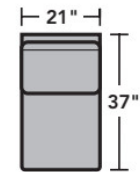

Sectionals

Components

LAF = Left-Arm-Facing
 RAF = Right-Arm-Facing

-33
LAF Corner Sofa

-34
RAF Corner Sofa

-37
LAF Sofa

-38
RAF Sofa

-27
LAF Loveseat

-28
RAF Loveseat

-29
Armless Loveseat

-23
Full Wedge

-231
Corner Chair

-19
Armless Chair

-255
LAF Angled Chaise

-265
RAF Angled Chaise

-25
LAF Chaise

-26
RAF Chaise

-17
LAF Chair

-18
RAF Chair

Scale 1/4"=1'

Dimensions are in inches and are subject to variance.
 © Flexsteel Industries, Inc. 10/14 · Rev. 6/22
 FLX-FR5979-CC-PP

FLEXSTEEL®

5979 Westside Sectional | Components & Configurations

Sectionals

Sample Configurations

Scale 1/4"=1'

Dimensions are in inches and are subject to variance.
© Flexsteel Industries, Inc. 10/14 · Rev. 6/22
FLX-FR5979-CC-PP

FLEXSTEEL®