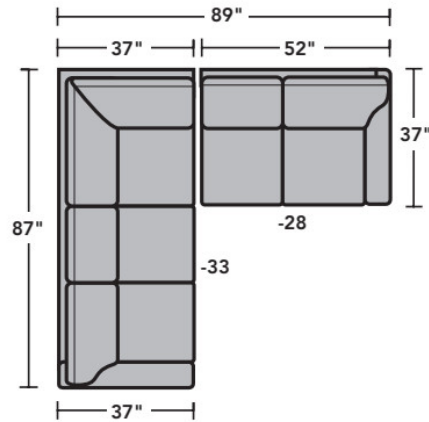

Sectionals

Components

LAF = Left-Arm-Facing
 RAF = Right-Arm-Facing

-33
LAF Corner Sofa

-34
RAF Corner Sofa

-37
LAF Sofa

-38
RAF Sofa

-27
LAF Loveseat

-28
RAF Loveseat

-29
Armless Loveseat

-23
Full Wedge

-231
Corner Chair

-19
Armless Chair

-255
LAF Angled Chaise

-265
RAF Angled Chaise

-25
LAF Chaise

-26
RAF Chaise

-17
LAF Chair

-18
RAF Chair

Scale 1/4"=1'

Dimensions are in inches and are subject to variance.
 © Flexsteel Industries, Inc. 10/14 · Rev. 6/22
 FLX-FR5979-CC-PP

FLEXSTEEL®

5979 Westside Sectional | Components & Configurations

Sectionals

Sample Configurations

Scale 1/4"=1'

Dimensions are in inches and are subject to variance.
© Flexsteel Industries, Inc. 10/14 · Rev. 6/22
FLX-FR5979-CC-PP

FLEXSTEEL®