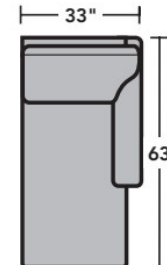

Sectionals

Components

LAF = Left-Arm-Facing
 RAF = Right-Arm-Facing

-33
LAF Corner Sofa

-34
RAF Corner Sofa

-37
LAF Sofa

-38
RAF Sofa

-27
LAF Loveseat

-28
RAF Loveseat

-29
Armless Loveseat

-23
Full Wedge

-231
Corner Chair

-19
Armless Chair

-255
LAF Angled Chaise

-265
RAF Angled Chaise

-25
LAF Chaise

-26
RAF Chaise

-17
LAF Chair

-18
RAF Chair

Scale 1/4"=1'

Dimensions are in inches and are subject to variance.
 © Flexsteel Industries, Inc. 10/14 · Rev. 6/22
 FLX-FR5979-CC-PP

FLEXSTEEL®

5979 Westside Sectional | Components & Configurations

Sectionals

Sample Configurations

Scale 1/4"=1'

Dimensions are in inches and are subject to variance.
© Flexsteel Industries, Inc. 10/14 · Rev. 6/22
FLX-FR5979-CC-PP

FLEXSTEEL®