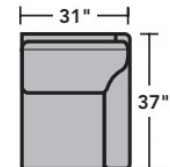

Sectionals

Components

LAF = Left-Arm-Facing
 RAF = Right-Arm-Facing

-33
LAF Corner Sofa

-34
RAF Corner Sofa

-37
LAF Sofa

-38
RAF Sofa

-27
LAF Loveseat

-28
RAF Loveseat

-29
Armless Loveseat

-23
Full Wedge

-231
Corner Chair

-19
Armless Chair

-255
LAF Angled Chaise

-265
RAF Angled Chaise

-25
LAF Chaise

-26
RAF Chaise

-17
LAF Chair

-18
RAF Chair

Scale 1/4"=1'

Dimensions are in inches and are subject to variance.
 © Flexsteel Industries, Inc. 10/14 · Rev. 6/22
 FLX-FR5979-CC-PP

FLEXSTEEL®

5979 Westside Sectional | Components & Configurations

Sectionals

Sample Configurations

Scale 1/4"=1'

Dimensions are in inches and are subject to variance.
© Flexsteel Industries, Inc. 10/14 · Rev. 6/22
FLX-FR5979-CC-PP

FLEXSTEEL®