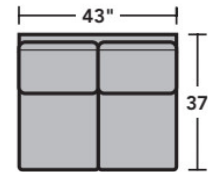

Sectionals

Components

LAF = Left-Arm-Facing
 RAF = Right-Arm-Facing

-33
LAF Corner Sofa

-34
RAF Corner Sofa

-37
LAF Sofa

-38
RAF Sofa

-27
LAF Loveseat

-28
RAF Loveseat

-29
Armless Loveseat

-23
Full Wedge

-231
Corner Chair

-19
Armless Chair

-255
LAF Angled Chaise

-265
RAF Angled Chaise

-25
LAF Chaise

-26
RAF Chaise

-17
LAF Chair

-18
RAF Chair

Scale 1/4"=1'

Dimensions are in inches and are subject to variance.
 © Flexsteel Industries, Inc. 10/14 · Rev. 6/22
 FLX-FR5979-CC-PP

FLEXSTEEL®

5979 Westside Sectional | Components & Configurations

Sectionals

Sample Configurations

Scale 1/4"=1'

Dimensions are in inches and are subject to variance.
© Flexsteel Industries, Inc. 10/14 · Rev. 6/22
FLX-FR5979-CC-PP

FLEXSTEEL®