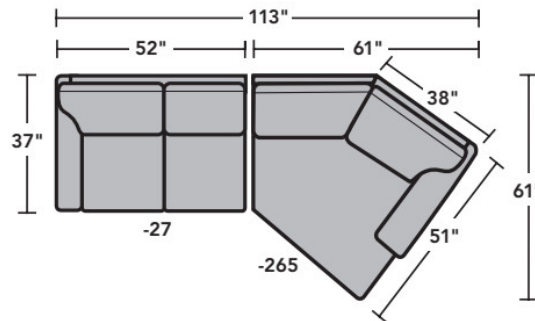

Sectionals

Components

LAF = Left-Arm-Facing
 RAF = Right-Arm-Facing

-33
LAF Corner Sofa

-34
RAF Corner Sofa

-37
LAF Sofa

-38
RAF Sofa

-27
LAF Loveseat

-28
RAF Loveseat

-29
Armless Loveseat

-23
Full Wedge

-231
Corner Chair

-19
Armless Chair

-255
LAF Angled Chaise

-265
RAF Angled Chaise

-25
LAF Chaise

-26
RAF Chaise

-17
LAF Chair

-18
RAF Chair

Scale 1/4"=1'

Dimensions are in inches and are subject to variance.
 © Flexsteel Industries, Inc. 10/14 · Rev. 6/22
 FLX-FR5979-CC-PP

FLEXSTEEL®

5979 Westside Sectional | Components & Configurations

Sectionals

Sample Configurations

Scale 1/4"=1'

Dimensions are in inches and are subject to variance.
© Flexsteel Industries, Inc. 10/14 · Rev. 6/22
FLX-FR5979-CC-PP

FLEXSTEEL®