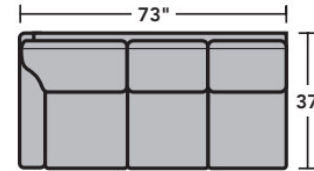

Sectionals

Components

LAF = Left-Arm-Facing
 RAF = Right-Arm-Facing

-33
LAF Corner Sofa

-34
RAF Corner Sofa

-37
LAF Sofa

-38
RAF Sofa

-27
LAF Loveseat

-28
RAF Loveseat

-29
Armless Loveseat

-23
Full Wedge

-231
Corner Chair

-19
Armless Chair

-255
LAF Angled Chaise

-265
RAF Angled Chaise

-25
LAF Chaise

-26
RAF Chaise

-17
LAF Chair

-18
RAF Chair

Scale 1/4"=1'

Dimensions are in inches and are subject to variance.
 © Flexsteel Industries, Inc. 10/14 · Rev. 6/22
 FLX-FR5979-CC-PP

FLEXSTEEL®

5979 Westside Sectional | Components & Configurations

Sectionals

Sample Configurations

Scale 1/4"=1'

Dimensions are in inches and are subject to variance.
© Flexsteel Industries, Inc. 10/14 · Rev. 6/22
FLX-FR5979-CC-PP

FLEXSTEEL®