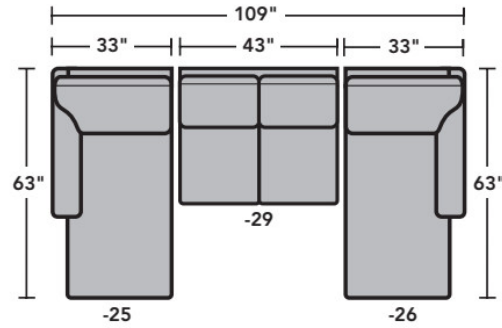

Sectionals

Components

LAF = Left-Arm-Facing
 RAF = Right-Arm-Facing

-33
LAF Corner Sofa

-34
RAF Corner Sofa

-37
LAF Sofa

-38
RAF Sofa

-27
LAF Loveseat

-28
RAF Loveseat

-29
Armless Loveseat

-23
Full Wedge

-231
Corner Chair

-19
Armless Chair

-255
LAF Angled Chaise

-265
RAF Angled Chaise

-25
LAF Chaise

-26
RAF Chaise

-17
LAF Chair

-18
RAF Chair

Scale 1/4"=1'

Dimensions are in inches and are subject to variance.
 © Flexsteel Industries, Inc. 10/14 · Rev. 6/22
 FLX-FR5979-CC-PP

FLEXSTEEL®

5979 Westside Sectional | Components & Configurations

Sectionals

Sample Configurations

Scale 1/4"=1'

Dimensions are in inches and are subject to variance.
© Flexsteel Industries, Inc. 10/14 · Rev. 6/22
FLX-FR5979-CC-PP

FLEXSTEEL®