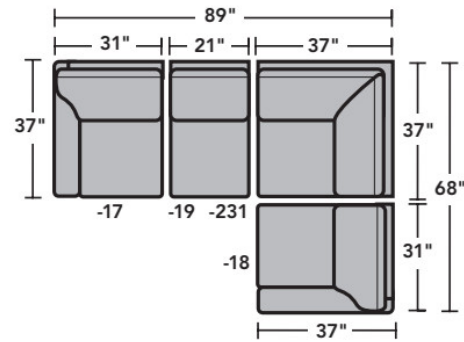

Sectionals

Components

LAF = Left-Arm-Facing
 RAF = Right-Arm-Facing

-33
LAF Corner Sofa

-34
RAF Corner Sofa

-37
LAF Sofa

-38
RAF Sofa

-27
LAF Loveseat

-28
RAF Loveseat

-29
Armless Loveseat

-23
Full Wedge

-231
Corner Chair

-19
Armless Chair

-255
LAF Angled Chaise

-265
RAF Angled Chaise

-25
LAF Chaise

-26
RAF Chaise

-17
LAF Chair

-18
RAF Chair

Scale 1/4"=1'

Dimensions are in inches and are subject to variance.
 © Flexsteel Industries, Inc. 10/14 · Rev. 6/22
 FLX-FR5979-CC-PP

FLEXSTEEL®

5979 Westside Sectional | Components & Configurations

Sectionals

Sample Configurations

Scale 1/4"=1'

Dimensions are in inches and are subject to variance.
© Flexsteel Industries, Inc. 10/14 · Rev. 6/22
FLX-FR5979-CC-PP

FLEXSTEEL®