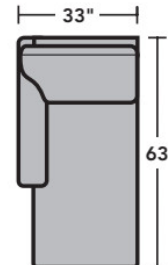

Sectionals

Components

LAF = Left-Arm-Facing
 RAF = Right-Arm-Facing

-33
LAF Corner Sofa

-34
RAF Corner Sofa

-37
LAF Sofa

-38
RAF Sofa

-27
LAF Loveseat

-28
RAF Loveseat

-29
Armless Loveseat

-23
Full Wedge

-231
Corner Chair

-19
Armless Chair

-255
LAF Angled Chaise

-265
RAF Angled Chaise

-25
LAF Chaise

-26
RAF Chaise

-17
LAF Chair

-18
RAF Chair

Scale 1/4"=1'

Dimensions are in inches and are subject to variance.
 © Flexsteel Industries, Inc. 10/14 · Rev. 6/22
 FLX-FR5979-CC-PP

FLEXSTEEL®

5979 Westside Sectional | Components & Configurations

Sectionals

Sample Configurations

Scale 1/4"=1'

Dimensions are in inches and are subject to variance.
© Flexsteel Industries, Inc. 10/14 · Rev. 6/22
FLX-FR5979-CC-PP

FLEXSTEEL®