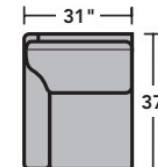

Sectionals

Components

LAF = Left-Arm-Facing
 RAF = Right-Arm-Facing

-33
LAF Corner Sofa

-34
RAF Corner Sofa

-37
LAF Sofa

-38
RAF Sofa

-27
LAF Loveseat

-28
RAF Loveseat

-29
Armless Loveseat

-23
Full Wedge

-231
Corner Chair

-19
Armless Chair

-255
LAF Angled Chaise

-265
RAF Angled Chaise

-25
LAF Chaise

-26
RAF Chaise

-17
LAF Chair

-18
RAF Chair

Scale 1/4"=1'

Dimensions are in inches and are subject to variance.
 © Flexsteel Industries, Inc. 10/14 · Rev. 6/22
 FLX-FR5979-CC-PP

FLEXSTEEL®

5979 Westside Sectional | Components & Configurations

Sectionals

Sample Configurations

Scale 1/4"=1'

Dimensions are in inches and are subject to variance.
© Flexsteel Industries, Inc. 10/14 · Rev. 6/22
FLX-FR5979-CC-PP

FLEXSTEEL®