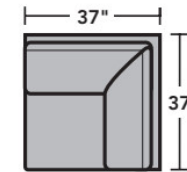

Sectionals

Components

LAF = Left-Arm-Facing
 RAF = Right-Arm-Facing

-33
LAF Corner Sofa

-34
RAF Corner Sofa

-37
LAF Sofa

-38
RAF Sofa

-27
LAF Loveseat

-28
RAF Loveseat

-29
Armless Loveseat

-23
Full Wedge

-231
Corner Chair

-19
Armless Chair

-255
LAF Angled Chaise

-265
RAF Angled Chaise

-25
LAF Chaise

-26
RAF Chaise

-17
LAF Chair

-18
RAF Chair

Scale 1/4"=1'

Dimensions are in inches and are subject to variance.
 © Flexsteel Industries, Inc. 10/14 · Rev. 6/22
 FLX-FR5979-CC-PP

FLEXSTEEL®

5979 Westside Sectional | Components & Configurations

Sectionals

Sample Configurations

Scale 1/4"=1'

Dimensions are in inches and are subject to variance.
© Flexsteel Industries, Inc. 10/14 · Rev. 6/22
FLX-FR5979-CC-PP

FLEXSTEEL®