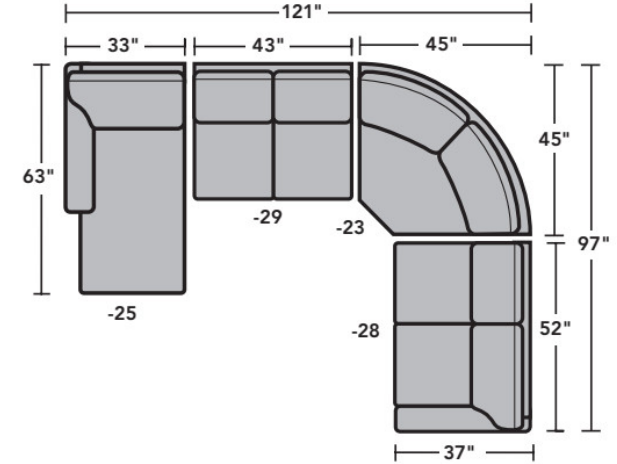

- Standard
- Optional

PRODUCT DIMENSIONS

	OVERALL			SEAT			Arm Height
	Height	Width	Depth	Height	Width	Depth	
LAF Chair -17	37"	31"	37"	21"	26"	20"	25"
RAF Chair -18	37"	31"	37"	21"	26"	20"	25"
Full Wedge -23	37"	36"	37"	21"	39"	20"	
Corner Chair -231	37"	37"	37"	21"	20"	20"	
LAF Chaise -25	37"	33"	63"	21"	25"	45"	25"
RAF Chaise -26	37"	33"	63"	21"	25"	45"	25"
LAF Loveseat -27	37"	52"	37"	21"	47"	20"	25"
RAF Loveseat -28	37"	52"	37"	21"	47"	20"	25"
Armless Loveseat -29	37"	43"	37"	21"	43"	20"	
LAF Corner Sofa -33	37"	87"	37"	21"	64"	20"	25"
RAF Corner Sofa -34	37"	87"	37"	21"	64"	20"	25"
LAF Sofa -37	37"	73"	37"	21"	68"	20"	25"
RAF Sofa -38	37"	73"	37"	21"	68"	20"	25"
RAF Angled Chaise -265	37"	61"	61"	21"	49"	35"	25"
LAF Angled Chaise -255	37"	61"	61"	21"	49"	35"	25"
Armless Chair -19	37"	21"	37"	21"	21"	20"	

-28
RAF Loveseat

-29
Armless Loveseat

-23
Full Wedge

-231
Corner Chair

-19
Armless Chair

-255
LAF Angled Chaise

-265
RAF Angled Chaise

-25
LAF Chaise

-26
RAF Chaise

-17
LAF Chair

-18
RAF Chair

Scale 1/4"=1'

Dimensions are in inches and are subject to variance.
 © Flexsteel Industries, Inc. 10/14 · Rev. 6/22
 FLX-FR5979-CC-PP

FLEXSTEEL®

5979 Westside Sectional | Components & Configurations

Sectionals

Sample Configurations

Scale 1/4"=1'

Dimensions are in inches and are subject to variance.
© Flexsteel Industries, Inc. 10/14 · Rev. 6/22
FLX-FR5979-CC-PP

FLEXSTEEL®