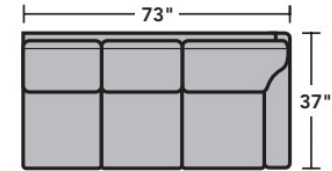

Sectionals

Components

LAF = Left-Arm-Facing
 RAF = Right-Arm-Facing

-33
LAF Corner Sofa

-34
RAF Corner Sofa

-37
LAF Sofa

-38
RAF Sofa

-27
LAF Loveseat

-28
RAF Loveseat

-29
Armless Loveseat

-23
Full Wedge

-231
Corner Chair

-19
Armless Chair

-255
LAF Angled Chaise

-265
RAF Angled Chaise

-25
LAF Chaise

-26
RAF Chaise

-17
LAF Chair

-18
RAF Chair

Scale 1/4"=1'

Dimensions are in inches and are subject to variance.
 © Flexsteel Industries, Inc. 10/14 · Rev. 6/22
 FLX-FR5979-CC-PP

FLEXSTEEL®

5979 Westside Sectional | Components & Configurations

Sectionals

Sample Configurations

Scale 1/4"=1'

Dimensions are in inches and are subject to variance.
© Flexsteel Industries, Inc. 10/14 · Rev. 6/22
FLX-FR5979-CC-PP

FLEXSTEEL®