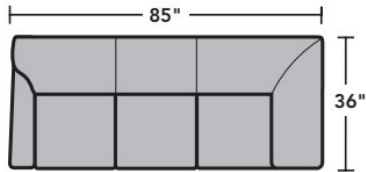

- Standard
- Optional

PRODUCT DIMENSIONS

	OVERALL			SEAT			Arm Height
	Height	Width	Depth	Height	Width	Depth	
LAF Chair -17	36"	29"	36"	20"	23"	22"	27"
RAF Chair -18	36"	29"	36"	20"	23"	22"	27"
Armless Chair -19	36"	23"	36"	20"	23"	22"	
Full Wedge -23	36"	61"	43"	20"	41"	22"	
Corner Chair -231	36"	36"	36"	20"	22"	22"	
LAF Chaise -25	36"	31"	63"	20"	25"	49"	27"
RAF Chaise -26	36"	31"	63"	20"	25"	49"	27"
LAF Loveseat -27	36"	52"	36"	20"	46"	22"	27"
RAF Loveseat -28	36"	52"	36"	20"	46"	22"	27"
Armless Loveseat -29	36"	46"	36"	20"	46"	22"	
LAF Corner Sofa -33	36"	85"	36"	20"	66"	22"	27"
RAF Corner Sofa -34	36"	85"	36"	20"	66"	22"	27"
LAF Sofa -37	36"	75"	36"	20"	69"	22"	27"
RAF Sofa -38	36"	75"	36"	20"	69"	22"	27"
LAF Angled Chaise -255	36"	60"	46"	20"	46"	33"	27"
RAF Angled Chaise -265	36"	60"	46"	20"	46"	33"	27"

Connecting Clips

A connecting clip is attached to one sectional piece to allow the frame of a second piece to slide neatly down into the clip to secure the two pieces together.

5966 Digby Sectional | Components & Configurations

Sectionals

Components

LAF = Left-Arm-Facing
 RAF = Right-Arm-Facing

-33
LAF Corner Sofa

-34
RAF Corner Sofa

-37
LAF Sofa

-38
RAF Sofa

-27
LAF Loveseat

Sectionals

Sample Configurations

Scale 1/4"=1'

Dimensions are in inches and are subject to variance.
© Flexsteel Industries, Inc. · Rev. 6/22
FLX-FR5966-CC-PP

FLEXSTEEL®