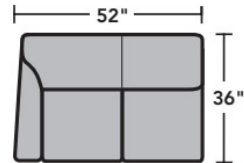

- Standard
- Optional

PRODUCT DIMENSIONS

	OVERALL			SEAT			Arm Height
	Height	Width	Depth	Height	Width	Depth	
LAF Chair -17	36"	29"	36"	20"	23"	22"	27"
RAF Chair -18	36"	29"	36"	20"	23"	22"	27"
Armless Chair -19	36"	23"	36"	20"	23"	22"	
Full Wedge -23	36"	61"	43"	20"	41"	22"	
Corner Chair -231	36"	36"	36"	20"	22"	22"	
LAF Chaise -25	36"	31"	63"	20"	25"	49"	27"
RAF Chaise -26	36"	31"	63"	20"	25"	49"	27"
LAF Loveseat -27	36"	52"	36"	20"	46"	22"	27"
RAF Loveseat -28	36"	52"	36"	20"	46"	22"	27"
Armless Loveseat -29	36"	46"	36"	20"	46"	22"	
LAF Corner Sofa -33	36"	85"	36"	20"	66"	22"	27"
RAF Corner Sofa -34	36"	85"	36"	20"	66"	22"	27"
LAF Sofa -37	36"	75"	36"	20"	69"	22"	27"
RAF Sofa -38	36"	75"	36"	20"	69"	22"	27"
LAF Angled Chaise -255	36"	60"	46"	20"	46"	33"	27"
RAF Angled Chaise -265	36"	60"	46"	20"	46"	33"	27"

Sectionals

Components

LAF = Left-Arm-Facing
 RAF = Right-Arm-Facing

-33
LAF Corner Sofa

-34
RAF Corner Sofa

-37
LAF Sofa

-38
RAF Sofa

-27
LAF Loveseat

-28
RAF Loveseat

-29
Armless Loveseat

-23
Full Wedge

-231
Corner Chair

-19
Armless Chair

-255
LAF Angled Chaise

-265
RAF Angled Chaise

-25
LAF Chaise

Sectionals

Sample Configurations

Scale 1/4"=1'

Dimensions are in inches and are subject to variance.
© Flexsteel Industries, Inc. · Rev. 6/22
FLX-FR5966-CC-PP

FLEXSTEEL®