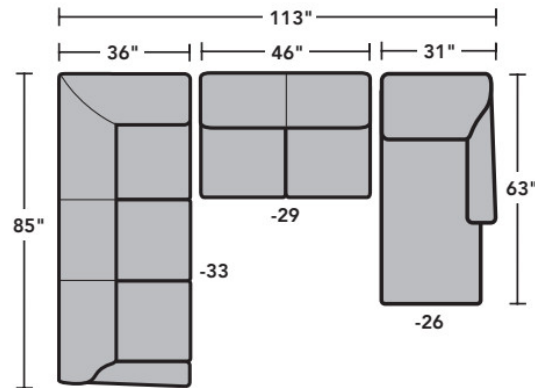

### Components

LAF = Left-Arm-Facing  
 RAF = Right-Arm-Facing

-33  
LAF Corner Sofa

-34  
RAF Corner Sofa

-37  
LAF Sofa

-38  
RAF Sofa

-27  
LAF Loveseat

-28  
RAF Loveseat

-29  
Armless Loveseat

-23  
Full Wedge

-231  
Corner Chair

-19  
Armless Chair

-255  
LAF Angled Chaise

-265  
RAF Angled Chaise

-25  
LAF Chaise

-26  
RAF Chaise

-17  
LAF Chair

-18  
RAF Chair

Scale 1/4"=1'

Dimensions are in inches and are subject to variance.  
 © Flexsteel Industries, Inc. · Rev. 6/22  
 FLX-FR5966-CC-PP

**FLEXSTEEL®**

### Sample Configurations

Scale 1/4"=1'

Dimensions are in inches and are subject to variance.  
© Flexsteel Industries, Inc. · Rev. 6/22  
FLX-FR5966-CC-PP

FLEXSTEEL®