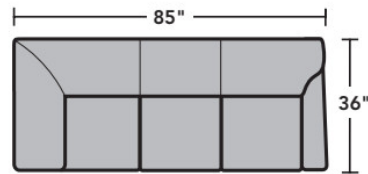

**PRODUCT DIMENSIONS**

	OVERALL			SEAT			Arm Height
	Height	Width	Depth	Height	Width	Depth	
<b>LAF Chair</b> -17	36"	29"	36"	20"	23"	22"	27"
<b>RAF Chair</b> -18	36"	29"	36"	20"	23"	22"	27"
<b>Armless Chair</b> -19	36"	23"	36"	20"	23"	22"	
<b>Full Wedge</b> -23	36"	61"	43"	20"	41"	22"	
<b>Corner Chair</b> -231	36"	36"	36"	20"	22"	22"	
<b>LAF Chaise</b> -25	36"	31"	63"	20"	25"	49"	27"
<b>RAF Chaise</b> -26	36"	31"	63"	20"	25"	49"	27"
<b>LAF Loveseat</b> -27	36"	52"	36"	20"	46"	22"	27"
<b>RAF Loveseat</b> -28	36"	52"	36"	20"	46"	22"	27"
<b>Armless Loveseat</b> -29	36"	46"	36"	20"	46"	22"	
<b>LAF Corner Sofa</b> -33	36"	85"	36"	20"	66"	22"	27"
<b>RAF Corner Sofa</b> -34	36"	85"	36"	20"	66"	22"	27"
<b>LAF Sofa</b> -37	36"	75"	36"	20"	69"	22"	27"
<b>RAF Sofa</b> -38	36"	75"	36"	20"	69"	22"	27"
<b>LAF Angled Chaise</b> -255	36"	60"	46"	20"	46"	33"	27"
<b>RAF Angled Chaise</b> -265	36"	60"	46"	20"	46"	33"	27"

**Connecting Clips**

A connecting clip is attached to one sectional piece to allow the frame of a second piece to slide neatly down into the clip to secure the two pieces together.

## Sectionals

### Components

LAF = Left-Arm-Facing  
 RAF = Right-Arm-Facing

-33  
LAF Corner Sofa

-34  
RAF Corner Sofa

-37  
LAF Sofa

-38  
RAF Sofa

-27  
LAF Loveseat

-28  
RAF Loveseat