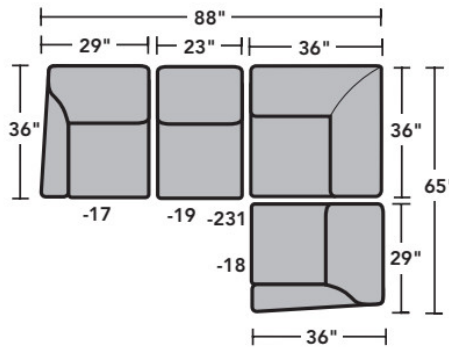

### Components

LAF = Left-Arm-Facing  
 RAF = Right-Arm-Facing

-33  
LAF Corner Sofa

-34  
RAF Corner Sofa

-37  
LAF Sofa

-38  
RAF Sofa

-27  
LAF Loveseat

-28  
RAF Loveseat

-29  
Armless Loveseat

-23  
Full Wedge

-231  
Corner Chair

-19  
Armless Chair

-255  
LAF Angled Chaise

-265  
RAF Angled Chaise

-25  
LAF Chaise

-26  
RAF Chaise

-17  
LAF Chair

-18  
RAF Chair

Scale 1/4"=1'

Dimensions are in inches and are subject to variance.  
 © Flexsteel Industries, Inc. · Rev. 6/22  
 FLX-FR5966-CC-PP

**FLEXSTEEL®**

### Sample Configurations

Scale 1/4"=1'

Dimensions are in inches and are subject to variance.  
© Flexsteel Industries, Inc. · Rev. 6/22  
FLX-FR5966-CC-PP

FLEXSTEEL®