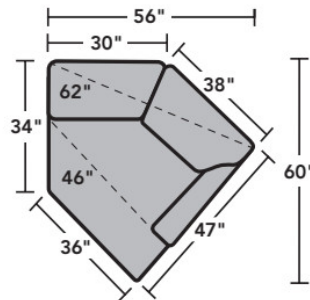

Sectionals

Components

LAF = Left-Arm-Facing
 RAF = Right-Arm-Facing

-33
LAF Corner Sofa

-34
RAF Corner Sofa

-37
LAF Sofa

-38
RAF Sofa

-27
LAF Loveseat

-28
RAF Loveseat

-29
Armless Loveseat

-23
Full Wedge

-231
Corner Chair

-19
Armless Chair

-255
LAF Angled Chaise

-265
RAF Angled Chaise

-25
LAF Chaise

-26
RAF Chaise

-17
LAF Chair

-18
RAF Chair

Scale 1/4"=1'

Dimensions are in inches and are subject to variance.
 © Flexsteel Industries, Inc. · Rev. 6/22
 FLX-FR5966-CC-PP

FLEXSTEEL®

5966 Digby Sectional | Components & Configurations

Sectionals

Sample Configurations

Scale 1/4"=1'

Dimensions are in inches and are subject to variance.
© Flexsteel Industries, Inc. · Rev. 6/22
FLX-FR5966-CC-PP

FLEXSTEEL®