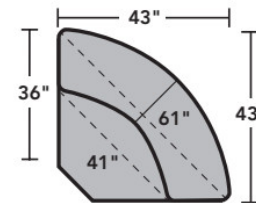

### Components

LAF = Left-Arm-Facing  
 RAF = Right-Arm-Facing

-33  
LAF Corner Sofa

-34  
RAF Corner Sofa

-37  
LAF Sofa

-38  
RAF Sofa

-27  
LAF Loveseat

-28  
RAF Loveseat

-29  
Armless Loveseat

-23  
Full Wedge

-231  
Corner Chair

-19  
Armless Chair

-255  
LAF Angled Chaise

-265  
RAF Angled Chaise

-25  
LAF Chaise

-26  
RAF Chaise

-17  
LAF Chair

-18  
RAF Chair

Scale 1/4"=1'

Dimensions are in inches and are subject to variance.  
 © Flexsteel Industries, Inc. · Rev. 6/22  
 FLX-FR5966-CC-PP

**FLEXSTEEL®**

### Sample Configurations

Scale 1/4"=1'

Dimensions are in inches and are subject to variance.  
© Flexsteel Industries, Inc. · Rev. 6/22  
FLX-FR5966-CC-PP

FLEXSTEEL®