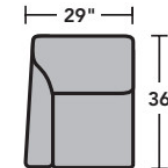

Sectionals

Components

LAF = Left-Arm-Facing
 RAF = Right-Arm-Facing

-33
LAF Corner Sofa

-34
RAF Corner Sofa

-37
LAF Sofa

-38
RAF Sofa

-27
LAF Loveseat

-28
RAF Loveseat

-29
Armless Loveseat

-23
Full Wedge

-231
Corner Chair

-19
Armless Chair

-255
LAF Angled Chaise

-265
RAF Angled Chaise

-25
LAF Chaise

-26
RAF Chaise

-17
LAF Chair

-18
RAF Chair

Scale 1/4"=1'

Dimensions are in inches and are subject to variance.
 © Flexsteel Industries, Inc. · Rev. 6/22
 FLX-FR5966-CC-PP

FLEXSTEEL®

5966 Digby Sectional | Components & Configurations

Sectionals

Sample Configurations

Scale 1/4"=1'

Dimensions are in inches and are subject to variance.
© Flexsteel Industries, Inc. · Rev. 6/22
FLX-FR5966-CC-PP

FLEXSTEEL®