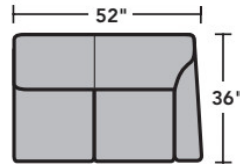

- Standard
- Optional

PRODUCT DIMENSIONS

	OVERALL			SEAT			Arm Height
	Height	Width	Depth	Height	Width	Depth	
LAF Chair -17	36"	29"	36"	20"	23"	22"	27"
RAF Chair -18	36"	29"	36"	20"	23"	22"	27"
Armless Chair -19	36"	23"	36"	20"	23"	22"	
Full Wedge -23	36"	61"	43"	20"	41"	22"	
Corner Chair -231	36"	36"	36"	20"	22"	22"	
LAF Chaise -25	36"	31"	63"	20"	25"	49"	27"
RAF Chaise -26	36"	31"	63"	20"	25"	49"	27"
LAF Loveseat -27	36"	52"	36"	20"	46"	22"	27"
RAF Loveseat -28	36"	52"	36"	20"	46"	22"	27"
Armless Loveseat -29	36"	46"	36"	20"	46"	22"	
LAF Corner Sofa -33	36"	85"	36"	20"	66"	22"	27"
RAF Corner Sofa -34	36"	85"	36"	20"	66"	22"	27"
LAF Sofa -37	36"	75"	36"	20"	69"	22"	27"
RAF Sofa -38	36"	75"	36"	20"	69"	22"	27"
LAF Angled Chaise -255	36"	60"	46"	20"	46"	33"	27"
RAF Angled Chaise -265	36"	60"	46"	20"	46"	33"	27"

Sectionals

Components

LAF = Left-Arm-Facing
 RAF = Right-Arm-Facing

-33
LAF Corner Sofa

-34
RAF Corner Sofa

-37
LAF Sofa

-38
RAF Sofa

-27
LAF Loveseat

-28
RAF Loveseat

-29
Armless Loveseat

-23
Full Wedge

-231
Corner Chair

-19
Armless Chair

-255
LAF Angled Chaise

-265
RAF Angled Chaise

-25
LAF Chaise

Sectionals

Sample Configurations

Scale 1/4"=1'

Dimensions are in inches and are subject to variance.
© Flexsteel Industries, Inc. · Rev. 6/22
FLX-FR5966-CC-PP

FLEXSTEEL®