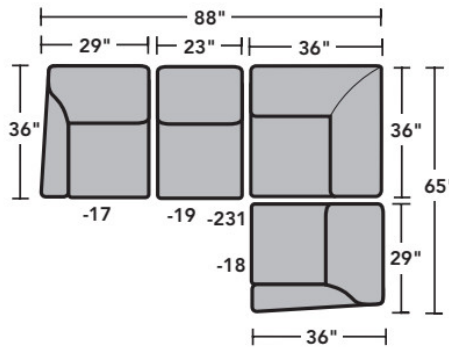

Sectionals

Components

LAF = Left-Arm-Facing
 RAF = Right-Arm-Facing

-33
LAF Corner Sofa

-34
RAF Corner Sofa

-37
LAF Sofa

-38
RAF Sofa

-27
LAF Loveseat

-28
RAF Loveseat

-29
Armless Loveseat

-23
Full Wedge

-231
Corner Chair

-19
Armless Chair

-255
LAF Angled Chaise

-265
RAF Angled Chaise

-25
LAF Chaise

-26
RAF Chaise

-17
LAF Chair

-18
RAF Chair

Scale 1/4"=1'

Dimensions are in inches and are subject to variance.
 © Flexsteel Industries, Inc. · Rev. 6/22
 FLX-FR5966-CC-PP

FLEXSTEEL®

5966 Digby Sectional | Components & Configurations

Sectionals

Sample Configurations

Scale 1/4"=1'

Dimensions are in inches and are subject to variance.
© Flexsteel Industries, Inc. · Rev. 6/22
FLX-FR5966-CC-PP

FLEXSTEEL®