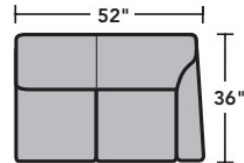

- Standard
- Optional

PRODUCT DIMENSIONS

	OVERALL			SEAT			Arm Height
	Height	Width	Depth	Height	Width	Depth	
LAF Chair -17	36"	29"	36"	20"	23"	22"	27"
RAF Chair -18	36"	29"	36"	20"	23"	22"	27"
Armless Chair -19	36"	23"	36"	20"	23"	22"	
Full Wedge -23	36"	61"	43"	20"	41"	22"	
Corner Chair -231	36"	36"	36"	20"	22"	22"	
LAF Chaise -25	36"	31"	63"	20"	25"	49"	27"
RAF Chaise -26	36"	31"	63"	20"	25"	49"	27"
LAF Loveseat -27	36"	52"	36"	20"	46"	22"	27"
RAF Loveseat -28	36"	52"	36"	20"	46"	22"	27"
Armless Loveseat -29	36"	46"	36"	20"	46"	22"	
LAF Corner Sofa -33	36"	85"	36"	20"	66"	22"	27"
RAF Corner Sofa -34	36"	85"	36"	20"	66"	22"	27"
LAF Sofa -37	36"	75"	36"	20"	69"	22"	27"
RAF Sofa -38	36"	75"	36"	20"	69"	22"	27"
LAF Angled Chaise -255	36"	60"	46"	20"	46"	33"	27"
RAF Angled Chaise -265	36"	60"	46"	20"	46"	33"	27"

Sectionals

Components

LAF = Left-Arm-Facing
 RAF = Right-Arm-Facing

-33
LAF Corner Sofa

-34
RAF Corner Sofa

-37
LAF Sofa

-38
RAF Sofa

-27
LAF Loveseat

-28
RAF Loveseat

-29
Armless Loveseat

-23
Full Wedge

-231
Corner Chair

-19
Armless Chair

-255
LAF Angled Chaise

-265
RAF Angled Chaise

-25
LAF Chaise

Sectionals

Sample Configurations

Scale 1/4"=1'

Dimensions are in inches and are subject to variance.
© Flexsteel Industries, Inc. · Rev. 6/22
FLX-FR5966-CC-PP

FLEXSTEEL®