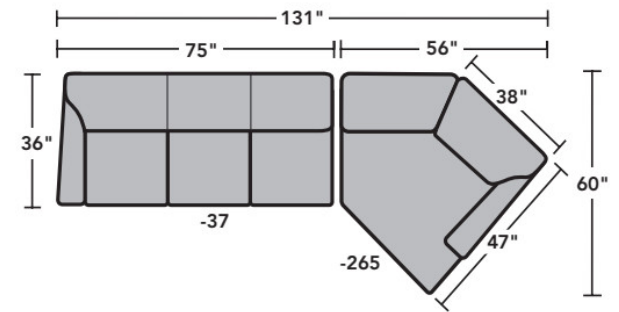

### Components

LAF = Left-Arm-Facing  
 RAF = Right-Arm-Facing

-33  
LAF Corner Sofa

-34  
RAF Corner Sofa

-37  
LAF Sofa

-38  
RAF Sofa

-27  
LAF Loveseat

-28  
RAF Loveseat

-29  
Armless Loveseat

-23  
Full Wedge

-231  
Corner Chair

-19  
Armless Chair

-255  
LAF Angled Chaise

-265  
RAF Angled Chaise

-25  
LAF Chaise

-26  
RAF Chaise

-17  
LAF Chair

-18  
RAF Chair

Scale 1/4"=1'

Dimensions are in inches and are subject to variance.  
 © Flexsteel Industries, Inc. · Rev. 6/22  
 FLX-FR5966-CC-PP

**FLEXSTEEL®**

### Sample Configurations

Scale 1/4"=1'

Dimensions are in inches and are subject to variance.  
© Flexsteel Industries, Inc. · Rev. 6/22  
FLX-FR5966-CC-PP

FLEXSTEEL®