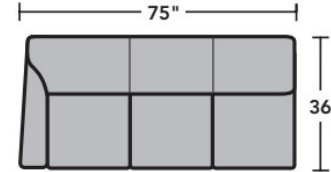

- Standard
- Optional

PRODUCT DIMENSIONS

	OVERALL			SEAT			Arm Height
	Height	Width	Depth	Height	Width	Depth	
LAF Chair -17	36"	29"	36"	20"	23"	22"	27"
RAF Chair -18	36"	29"	36"	20"	23"	22"	27"
Armless Chair -19	36"	23"	36"	20"	23"	22"	
Full Wedge -23	36"	61"	43"	20"	41"	22"	
Corner Chair -231	36"	36"	36"	20"	22"	22"	
LAF Chaise -25	36"	31"	63"	20"	25"	49"	27"
RAF Chaise -26	36"	31"	63"	20"	25"	49"	27"
LAF Loveseat -27	36"	52"	36"	20"	46"	22"	27"
RAF Loveseat -28	36"	52"	36"	20"	46"	22"	27"
Armless Loveseat -29	36"	46"	36"	20"	46"	22"	
LAF Corner Sofa -33	36"	85"	36"	20"	66"	22"	27"
RAF Corner Sofa -34	36"	85"	36"	20"	66"	22"	27"
LAF Sofa -37	36"	75"	36"	20"	69"	22"	27"
RAF Sofa -38	36"	75"	36"	20"	69"	22"	27"
LAF Angled Chaise -255	36"	60"	46"	20"	46"	33"	27"
RAF Angled Chaise -265	36"	60"	46"	20"	46"	33"	27"

Sectionals

Components

LAF = Left-Arm-Facing
 RAF = Right-Arm-Facing

-33
LAF Corner Sofa

-34
RAF Corner Sofa

-37
LAF Sofa

-38
RAF Sofa

-27
LAF Loveseat

-28
RAF Loveseat

-29
Armless Loveseat

-23
Full Wedge

-231
Corner Chair

-19
Armless Chair

-255
LAF Angled Chaise

-265
RAF Angled Chaise

-25
LAF Chaise

Sectionals

Sample Configurations

Scale 1/4"=1'

Dimensions are in inches and are subject to variance.
© Flexsteel Industries, Inc. · Rev. 6/22
FLX-FR5966-CC-PP

FLEXSTEEL®