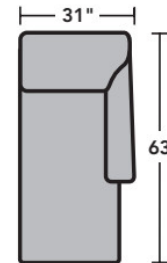

Sectionals

Components

LAF = Left-Arm-Facing
 RAF = Right-Arm-Facing

-33
LAF Corner Sofa

-34
RAF Corner Sofa

-37
LAF Sofa

-38
RAF Sofa

-27
LAF Loveseat

-28
RAF Loveseat

-29
Armless Loveseat

-23
Full Wedge

-231
Corner Chair

-19
Armless Chair

-255
LAF Angled Chaise

-265
RAF Angled Chaise

-25
LAF Chaise

-26
RAF Chaise

-17
LAF Chair

-18
RAF Chair

Scale 1/4"=1'

Dimensions are in inches and are subject to variance.
 © Flexsteel Industries, Inc. · Rev. 6/22
 FLX-FR5966-CC-PP

FLEXSTEEL®

5966 Digby Sectional | Components & Configurations

Sectionals

Sample Configurations

Scale 1/4"=1'

Dimensions are in inches and are subject to variance.
© Flexsteel Industries, Inc. · Rev. 6/22
FLX-FR5966-CC-PP

FLEXSTEEL®