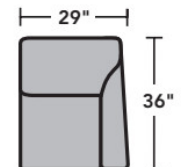

### Components

LAF = Left-Arm-Facing  
 RAF = Right-Arm-Facing

-33  
LAF Corner Sofa

-34  
RAF Corner Sofa

-37  
LAF Sofa

-38  
RAF Sofa

-27  
LAF Loveseat

-28  
RAF Loveseat

-29  
Armless Loveseat

-23  
Full Wedge

-231  
Corner Chair

-19  
Armless Chair

-255  
LAF Angled Chaise

-265  
RAF Angled Chaise

-25  
LAF Chaise

-26  
RAF Chaise

-17  
LAF Chair

-18  
RAF Chair

Scale 1/4"=1'

Dimensions are in inches and are subject to variance.  
 © Flexsteel Industries, Inc. · Rev. 6/22  
 FLX-FR5966-CC-PP

**FLEXSTEEL®**

### Sample Configurations

Scale 1/4"=1'

Dimensions are in inches and are subject to variance.  
© Flexsteel Industries, Inc. · Rev. 6/22  
FLX-FR5966-CC-PP

FLEXSTEEL®