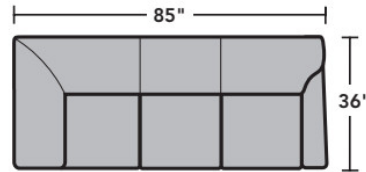

- Standard
- Optional

PRODUCT DIMENSIONS

	OVERALL			SEAT			Arm Height
	Height	Width	Depth	Height	Width	Depth	
LAF Chair -17	36"	29"	36"	20"	23"	22"	27"
RAF Chair -18	36"	29"	36"	20"	23"	22"	27"
Armless Chair -19	36"	23"	36"	20"	23"	22"	
Full Wedge -23	36"	61"	43"	20"	41"	22"	
Corner Chair -231	36"	36"	36"	20"	22"	22"	
LAF Chaise -25	36"	31"	63"	20"	25"	49"	27"
RAF Chaise -26	36"	31"	63"	20"	25"	49"	27"
LAF Loveseat -27	36"	52"	36"	20"	46"	22"	27"
RAF Loveseat -28	36"	52"	36"	20"	46"	22"	27"
Armless Loveseat -29	36"	46"	36"	20"	46"	22"	
LAF Corner Sofa -33	36"	85"	36"	20"	66"	22"	27"
RAF Corner Sofa -34	36"	85"	36"	20"	66"	22"	27"
LAF Sofa -37	36"	75"	36"	20"	69"	22"	27"
RAF Sofa -38	36"	75"	36"	20"	69"	22"	27"
LAF Angled Chaise -255	36"	60"	46"	20"	46"	33"	27"
RAF Angled Chaise -265	36"	60"	46"	20"	46"	33"	27"

Connecting Clips

A connecting clip is attached to one sectional piece to allow the frame of a second piece to slide neatly down into the clip to secure the two pieces together.

5966 Digby Sectional | Components & Configurations

Sectionals

Components

LAF = Left-Arm-Facing
 RAF = Right-Arm-Facing

-33
LAF Corner Sofa

-34
RAF Corner Sofa

-37
LAF Sofa

-38
RAF Sofa

-27
LAF Loveseat

Sectionals

Sample Configurations

Scale 1/4"=1'

Dimensions are in inches and are subject to variance.
© Flexsteel Industries, Inc. · Rev. 6/22
FLX-FR5966-CC-PP

FLEXSTEEL®