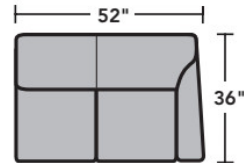

## Sectionals

### Components

LAF = Left-Arm-Facing  
 RAF = Right-Arm-Facing

-33  
LAF Corner Sofa

-34  
RAF Corner Sofa

-37  
LAF Sofa

-38  
RAF Sofa

-27  
LAF Loveseat

-28  
RAF Loveseat

-29  
Armless Loveseat

-23  
Full Wedge

-231  
Corner Chair

-19  
Armless Chair

-255  
LAF Angled Chaise

-265  
RAF Angled Chaise

-25  
LAF Chaise

-26  
RAF Chaise