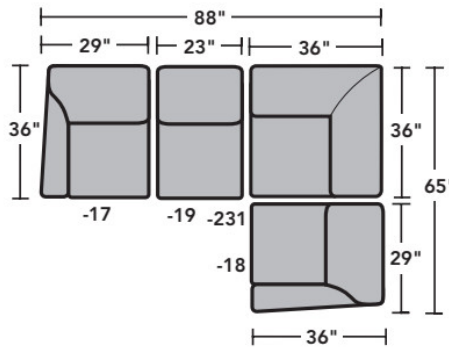

Sectionals

Components

LAF = Left-Arm-Facing
 RAF = Right-Arm-Facing

-33
LAF Corner Sofa

-34
RAF Corner Sofa

-37
LAF Sofa

-38
RAF Sofa

-27
LAF Loveseat

-28
RAF Loveseat

-29
Armless Loveseat

-23
Full Wedge

-231
Corner Chair

-19
Armless Chair

-255
LAF Angled Chaise

-265
RAF Angled Chaise

-25
LAF Chaise

-26
RAF Chaise

-17
LAF Chair

-18
RAF Chair

Scale 1/4"=1'

Dimensions are in inches and are subject to variance.
 © Flexsteel Industries, Inc. · Rev. 6/22
 FLX-FR5966-CC-PP

FLEXSTEEL®

5966 Digby Sectional | Components & Configurations

Sectionals

Sample Configurations

Scale 1/4"=1'

Dimensions are in inches and are subject to variance.
© Flexsteel Industries, Inc. · Rev. 6/22
FLX-FR5966-CC-PP

FLEXSTEEL®