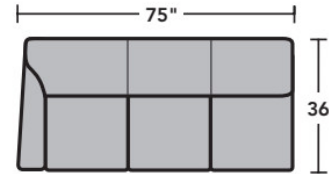

- Standard
- Optional

PRODUCT DIMENSIONS

	OVERALL			SEAT			Arm Height
	Height	Width	Depth	Height	Width	Depth	
LAF Chair -17	36"	29"	36"	20"	23"	22"	27"
RAF Chair -18	36"	29"	36"	20"	23"	22"	27"
Armless Chair -19	36"	23"	36"	20"	23"	22"	
Full Wedge -23	36"	61"	43"	20"	41"	22"	
Corner Chair -231	36"	36"	36"	20"	22"	22"	
LAF Chaise -25	36"	31"	63"	20"	25"	49"	27"
RAF Chaise -26	36"	31"	63"	20"	25"	49"	27"
LAF Loveseat -27	36"	52"	36"	20"	46"	22"	27"
RAF Loveseat -28	36"	52"	36"	20"	46"	22"	27"
Armless Loveseat -29	36"	46"	36"	20"	46"	22"	
LAF Corner Sofa -33	36"	85"	36"	20"	66"	22"	27"
RAF Corner Sofa -34	36"	85"	36"	20"	66"	22"	27"
LAF Sofa -37	36"	75"	36"	20"	69"	22"	27"
RAF Sofa -38	36"	75"	36"	20"	69"	22"	27"
LAF Angled Chaise -255	36"	60"	46"	20"	46"	33"	27"
RAF Angled Chaise -265	36"	60"	46"	20"	46"	33"	27"

Sectionals

Components

LAF = Left-Arm-Facing
 RAF = Right-Arm-Facing

-33
LAF Corner Sofa

-34
RAF Corner Sofa

-37
LAF Sofa

-38
RAF Sofa

-27
LAF Loveseat

-28
RAF Loveseat

-29
Armless Loveseat

-23
Full Wedge

-231
Corner Chair

-19
Armless Chair

-255
LAF Angled Chaise

-265
RAF Angled Chaise

-25
LAF Chaise

-26
RAF Chaise

-17
LAF Chair

-18
RAF Chair

Scale 1/4"=1'

Dimensions are in inches and are subject to variance.
 © Flexsteel Industries, Inc. · Rev. 6/22
 FLX-FR5966-CC-PP

FLEXSTEEL®

5966 Digby Sectional | Components & Configurations