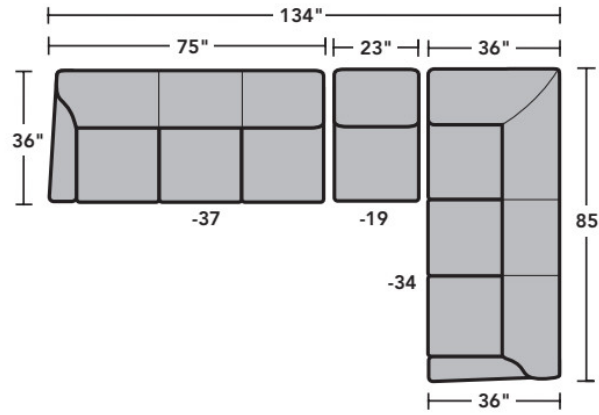

Sectionals

Components

LAF = Left-Arm-Facing
 RAF = Right-Arm-Facing

-33
LAF Corner Sofa

-34
RAF Corner Sofa

-37
LAF Sofa

-38
RAF Sofa

-27
LAF Loveseat

-28
RAF Loveseat

-29
Armless Loveseat

-23
Full Wedge

-231
Corner Chair

-19
Armless Chair

-255
LAF Angled Chaise

-265
RAF Angled Chaise

-25
LAF Chaise

-26
RAF Chaise

-17
LAF Chair

-18
RAF Chair

Scale 1/4"=1'

Dimensions are in inches and are subject to variance.
 © Flexsteel Industries, Inc. · Rev. 6/22
 FLX-FR5966-CC-PP

FLEXSTEEL®

5966 Digby Sectional | Components & Configurations

Sectionals

Sample Configurations

Scale 1/4"=1'

Dimensions are in inches and are subject to variance.
© Flexsteel Industries, Inc. · Rev. 6/22
FLX-FR5966-CC-PP

FLEXSTEEL®