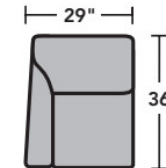

Sectionals

Components

LAF = Left-Arm-Facing
 RAF = Right-Arm-Facing

-33
LAF Corner Sofa

-34
RAF Corner Sofa

-37
LAF Sofa

-38
RAF Sofa

-27
LAF Loveseat

-28
RAF Loveseat

-29
Armless Loveseat

-23
Full Wedge

-231
Corner Chair

-19
Armless Chair

-255
LAF Angled Chaise

-265
RAF Angled Chaise

-25
LAF Chaise

-26
RAF Chaise

-17
LAF Chair

-18
RAF Chair

Scale 1/4"=1'

Dimensions are in inches and are subject to variance.
 © Flexsteel Industries, Inc. · Rev. 6/22
 FLX-FR5966-CC-PP

FLEXSTEEL®

5966 Digby Sectional | Components & Configurations

Sectionals

Sample Configurations

Scale 1/4"=1'

Dimensions are in inches and are subject to variance.
© Flexsteel Industries, Inc. · Rev. 6/22
FLX-FR5966-CC-PP

FLEXSTEEL®