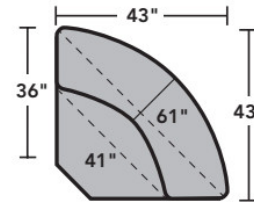

- Standard
- Optional

PRODUCT DIMENSIONS

	OVERALL			SEAT			Arm Height
	Height	Width	Depth	Height	Width	Depth	
LAF Chair -17	36"	29"	36"	20"	23"	22"	27"
RAF Chair -18	36"	29"	36"	20"	23"	22"	27"
Armless Chair -19	36"	23"	36"	20"	23"	22"	
Full Wedge -23	36"	61"	43"	20"	41"	22"	
Corner Chair -231	36"	36"	36"	20"	22"	22"	
LAF Chaise -25	36"	31"	63"	20"	25"	49"	27"
RAF Chaise -26	36"	31"	63"	20"	25"	49"	27"
LAF Loveseat -27	36"	52"	36"	20"	46"	22"	27"
RAF Loveseat -28	36"	52"	36"	20"	46"	22"	27"
Armless Loveseat -29	36"	46"	36"	20"	46"	22"	
LAF Corner Sofa -33	36"	85"	36"	20"	66"	22"	27"
RAF Corner Sofa -34	36"	85"	36"	20"	66"	22"	27"
LAF Sofa -37	36"	75"	36"	20"	69"	22"	27"
RAF Sofa -38	36"	75"	36"	20"	69"	22"	27"
LAF Angled Chaise -255	36"	60"	46"	20"	46"	33"	27"
RAF Angled Chaise -265	36"	60"	46"	20"	46"	33"	27"

Sectionals

Components

LAF = Left-Arm-Facing
 RAF = Right-Arm-Facing

-33
LAF Corner Sofa

-34
RAF Corner Sofa

-37
LAF Sofa

-38
RAF Sofa

-27
LAF Loveseat

-28
RAF Loveseat

-29
Armless Loveseat

-23
Full Wedge

-231
Corner Chair

-19
Armless Chair

-255
LAF Angled Chaise

-265
RAF Angled Chaise

-25
LAF Chaise

Sectionals

Sample Configurations

Scale 1/4"=1'

Dimensions are in inches and are subject to variance.
© Flexsteel Industries, Inc. · Rev. 6/22
FLX-FR5966-CC-PP

FLEXSTEEL®