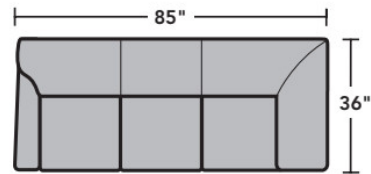

- Standard
- Optional

PRODUCT DIMENSIONS

	OVERALL			SEAT			Arm Height
	Height	Width	Depth	Height	Width	Depth	
LAF Chair -17	36"	29"	36"	20"	23"	22"	27"
RAF Chair -18	36"	29"	36"	20"	23"	22"	27"
Armless Chair -19	36"	23"	36"	20"	23"	22"	
Full Wedge -23	36"	61"	43"	20"	41"	22"	
Corner Chair -231	36"	36"	36"	20"	22"	22"	
LAF Chaise -25	36"	31"	63"	20"	25"	49"	27"
RAF Chaise -26	36"	31"	63"	20"	25"	49"	27"
LAF Loveseat -27	36"	52"	36"	20"	46"	22"	27"
RAF Loveseat -28	36"	52"	36"	20"	46"	22"	27"
Armless Loveseat -29	36"	46"	36"	20"	46"	22"	
LAF Corner Sofa -33	36"	85"	36"	20"	66"	22"	27"
RAF Corner Sofa -34	36"	85"	36"	20"	66"	22"	27"
LAF Sofa -37	36"	75"	36"	20"	69"	22"	27"
RAF Sofa -38	36"	75"	36"	20"	69"	22"	27"
LAF Angled Chaise -255	36"	60"	46"	20"	46"	33"	27"
RAF Angled Chaise -265	36"	60"	46"	20"	46"	33"	27"

Connecting Clips

A connecting clip is attached to one sectional piece to allow the frame of a second piece to slide neatly down into the clip to secure the two pieces together.

5966 Digby Sectional | Components & Configurations

Sectionals

Components

LAF = Left-Arm-Facing
 RAF = Right-Arm-Facing

-33
LAF Corner Sofa

-34
RAF Corner Sofa

-37
LAF Sofa

-38
RAF Sofa

-27
LAF Loveseat

Sectionals

Sample Configurations

Scale 1/4"=1'

Dimensions are in inches and are subject to variance.
© Flexsteel Industries, Inc. · Rev. 6/22
FLX-FR5966-CC-PP

FLEXSTEEL®