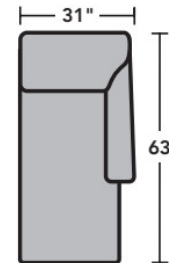

Sectionals

Components

LAF = Left-Arm-Facing
 RAF = Right-Arm-Facing

-33
LAF Corner Sofa

-34
RAF Corner Sofa

-37
LAF Sofa

-38
RAF Sofa

-27
LAF Loveseat

-28
RAF Loveseat

-29
Armless Loveseat

-23
Full Wedge

-231
Corner Chair

-19
Armless Chair

-255
LAF Angled Chaise

-265
RAF Angled Chaise

-25
LAF Chaise

-26
RAF Chaise

-17
LAF Chair

-18
RAF Chair

Scale 1/4"=1'

Dimensions are in inches and are subject to variance.
 © Flexsteel Industries, Inc. · Rev. 6/22
 FLX-FR5966-CC-PP

FLEXSTEEL®

5966 Digby Sectional | Components & Configurations

Sectionals

Sample Configurations

Scale 1/4"=1'

Dimensions are in inches and are subject to variance.
© Flexsteel Industries, Inc. · Rev. 6/22
FLX-FR5966-CC-PP

FLEXSTEEL®