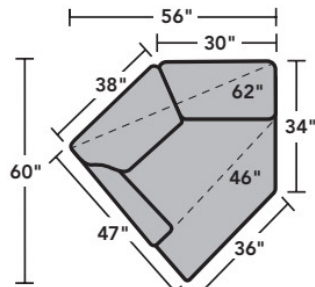

Sectionals

Components

LAF = Left-Arm-Facing
 RAF = Right-Arm-Facing

-33
LAF Corner Sofa

-34
RAF Corner Sofa

-37
LAF Sofa

-38
RAF Sofa

-27
LAF Loveseat

-28
RAF Loveseat

-29
Armless Loveseat

-23
Full Wedge

-231
Corner Chair

-19
Armless Chair

-255
LAF Angled Chaise

-265
RAF Angled Chaise

-25
LAF Chaise

-26
RAF Chaise

-17
LAF Chair

-18
RAF Chair

Scale 1/4"=1'

Dimensions are in inches and are subject to variance.
 © Flexsteel Industries, Inc. · Rev. 6/22
 FLX-FR5966-CC-PP

FLEXSTEEL®

5966 Digby Sectional | Components & Configurations

Sectionals

Sample Configurations

Scale 1/4"=1'

Dimensions are in inches and are subject to variance.
© Flexsteel Industries, Inc. · Rev. 6/22
FLX-FR5966-CC-PP

FLEXSTEEL®