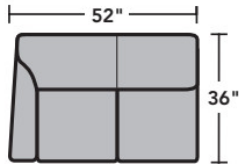

- Standard
- Optional

PRODUCT DIMENSIONS

	OVERALL			SEAT			Arm Height
	Height	Width	Depth	Height	Width	Depth	
LAF Chair -17	36"	29"	36"	20"	23"	22"	27"
RAF Chair -18	36"	29"	36"	20"	23"	22"	27"
Armless Chair -19	36"	23"	36"	20"	23"	22"	
Full Wedge -23	36"	61"	43"	20"	41"	22"	
Corner Chair -231	36"	36"	36"	20"	22"	22"	
LAF Chaise -25	36"	31"	63"	20"	25"	49"	27"
RAF Chaise -26	36"	31"	63"	20"	25"	49"	27"
LAF Loveseat -27	36"	52"	36"	20"	46"	22"	27"
RAF Loveseat -28	36"	52"	36"	20"	46"	22"	27"
Armless Loveseat -29	36"	46"	36"	20"	46"	22"	
LAF Corner Sofa -33	36"	85"	36"	20"	66"	22"	27"
RAF Corner Sofa -34	36"	85"	36"	20"	66"	22"	27"
LAF Sofa -37	36"	75"	36"	20"	69"	22"	27"
RAF Sofa -38	36"	75"	36"	20"	69"	22"	27"
LAF Angled Chaise -255	36"	60"	46"	20"	46"	33"	27"
RAF Angled Chaise -265	36"	60"	46"	20"	46"	33"	27"

Sectionals

Components

LAF = Left-Arm-Facing
 RAF = Right-Arm-Facing

-33
LAF Corner Sofa

-34
RAF Corner Sofa

-37
LAF Sofa

-38
RAF Sofa

-27
LAF Loveseat

-28
RAF Loveseat

-29
Armless Loveseat

-23
Full Wedge

-231
Corner Chair

-19
Armless Chair

-255
LAF Angled Chaise

-265
RAF Angled Chaise

-25
LAF Chaise

Sectionals

Sample Configurations

Scale 1/4"=1'

Dimensions are in inches and are subject to variance.
© Flexsteel Industries, Inc. · Rev. 6/22
FLX-FR5966-CC-PP

FLEXSTEEL®