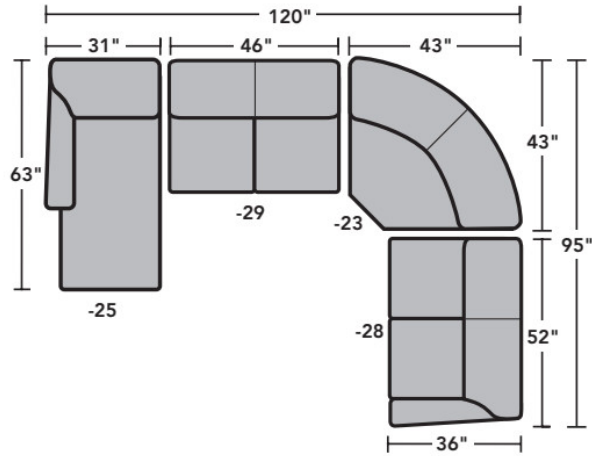

- Standard
- Optional

PRODUCT DIMENSIONS

	OVERALL			SEAT			Arm Height
	Height	Width	Depth	Height	Width	Depth	
LAF Chair -17	36"	29"	36"	20"	23"	22"	27"
RAF Chair -18	36"	29"	36"	20"	23"	22"	27"
Armless Chair -19	36"	23"	36"	20"	23"	22"	
Full Wedge -23	36"	61"	43"	20"	41"	22"	
Corner Chair -231	36"	36"	36"	20"	22"	22"	
LAF Chaise -25	36"	31"	63"	20"	25"	49"	27"
RAF Chaise -26	36"	31"	63"	20"	25"	49"	27"
LAF Loveseat -27	36"	52"	36"	20"	46"	22"	27"
RAF Loveseat -28	36"	52"	36"	20"	46"	22"	27"
Armless Loveseat -29	36"	46"	36"	20"	46"	22"	
LAF Corner Sofa -33	36"	85"	36"	20"	66"	22"	27"
RAF Corner Sofa -34	36"	85"	36"	20"	66"	22"	27"
LAF Sofa -37	36"	75"	36"	20"	69"	22"	27"
RAF Sofa -38	36"	75"	36"	20"	69"	22"	27"
LAF Angled Chaise -255	36"	60"	46"	20"	46"	33"	27"
RAF Angled Chaise -265	36"	60"	46"	20"	46"	33"	27"

-28
RAF Loveseat

-29
Armless Loveseat

-23
Full Wedge

-231
Corner Chair

-19
Armless Chair

-255
LAF Angled Chaise

-265
RAF Angled Chaise

-25
LAF Chaise

-26
RAF Chaise

-17
LAF Chair

-18
RAF Chair

Scale 1/4"=1'

Dimensions are in inches and are subject to variance.
 © Flexsteel Industries, Inc. · Rev. 6/22
 FLX-FR5966-CC-PP

FLEXSTEEL®

5966 Digby Sectional | Components & Configurations

Sectionals

Sample Configurations

Scale 1/4"=1'

Dimensions are in inches and are subject to variance.
© Flexsteel Industries, Inc. · Rev. 6/22
FLX-FR5966-CC-PP

FLEXSTEEL®