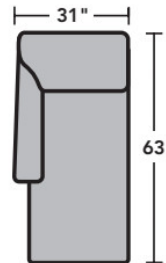

Sectionals

Components

LAF = Left-Arm-Facing
 RAF = Right-Arm-Facing

-33
LAF Corner Sofa

-34
RAF Corner Sofa

-37
LAF Sofa

-38
RAF Sofa

-27
LAF Loveseat

-28
RAF Loveseat

-29
Armless Loveseat

-23
Full Wedge

-231
Corner Chair

-19
Armless Chair

-255
LAF Angled Chaise

-265
RAF Angled Chaise

-25
LAF Chaise

-26
RAF Chaise

-17
LAF Chair

-18
RAF Chair

Scale 1/4"=1'

Dimensions are in inches and are subject to variance.
 © Flexsteel Industries, Inc. · Rev. 6/22
 FLX-FR5966-CC-PP

FLEXSTEEL®

5966 Digby Sectional | Components & Configurations

Sectionals

Sample Configurations

Scale 1/4"=1'

Dimensions are in inches and are subject to variance.
© Flexsteel Industries, Inc. · Rev. 6/22
FLX-FR5966-CC-PP

FLEXSTEEL®