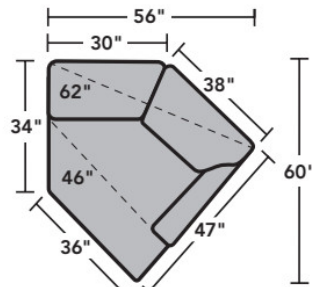

Sectionals

Components

LAF = Left-Arm-Facing
 RAF = Right-Arm-Facing

-33
LAF Corner Sofa

-34
RAF Corner Sofa

-37
LAF Sofa

-38
RAF Sofa

-27
LAF Loveseat

-28
RAF Loveseat

-29
Armless Loveseat

-23
Full Wedge

-231
Corner Chair

-19
Armless Chair

-255
LAF Angled Chaise

-265
RAF Angled Chaise

-25
LAF Chaise

-26
RAF Chaise

-17
LAF Chair

-18
RAF Chair

Scale 1/4"=1'

Dimensions are in inches and are subject to variance.
 © Flexsteel Industries, Inc. · Rev. 6/22
 FLX-FR5966-CC-PP

FLEXSTEEL®

5966 Digby Sectional | Components & Configurations

Sectionals

Sample Configurations

Scale 1/4"=1'

Dimensions are in inches and are subject to variance.
© Flexsteel Industries, Inc. · Rev. 6/22
FLX-FR5966-CC-PP

FLEXSTEEL®