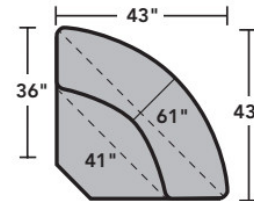

- Standard
- Optional

PRODUCT DIMENSIONS

	OVERALL			SEAT			Arm Height
	Height	Width	Depth	Height	Width	Depth	
LAF Chair -17	36"	29"	36"	20"	23"	22"	27"
RAF Chair -18	36"	29"	36"	20"	23"	22"	27"
Armless Chair -19	36"	23"	36"	20"	23"	22"	
Full Wedge -23	36"	61"	43"	20"	41"	22"	
Corner Chair -231	36"	36"	36"	20"	22"	22"	
LAF Chaise -25	36"	31"	63"	20"	25"	49"	27"
RAF Chaise -26	36"	31"	63"	20"	25"	49"	27"
LAF Loveseat -27	36"	52"	36"	20"	46"	22"	27"
RAF Loveseat -28	36"	52"	36"	20"	46"	22"	27"
Armless Loveseat -29	36"	46"	36"	20"	46"	22"	
LAF Corner Sofa -33	36"	85"	36"	20"	66"	22"	27"
RAF Corner Sofa -34	36"	85"	36"	20"	66"	22"	27"
LAF Sofa -37	36"	75"	36"	20"	69"	22"	27"
RAF Sofa -38	36"	75"	36"	20"	69"	22"	27"
LAF Angled Chaise -255	36"	60"	46"	20"	46"	33"	27"
RAF Angled Chaise -265	36"	60"	46"	20"	46"	33"	27"

Sectionals

Components

LAF = Left-Arm-Facing
 RAF = Right-Arm-Facing

-33
LAF Corner Sofa

-34
RAF Corner Sofa

-37
LAF Sofa

-38
RAF Sofa

-27
LAF Loveseat

-28
RAF Loveseat

-29
Armless Loveseat

-23
Full Wedge

-231
Corner Chair

-19
Armless Chair

-255
LAF Angled Chaise

-265
RAF Angled Chaise

-25
LAF Chaise

Sectionals

Sample Configurations

Scale 1/4"=1'

Dimensions are in inches and are subject to variance.
© Flexsteel Industries, Inc. · Rev. 6/22
FLX-FR5966-CC-PP

FLEXSTEEL®