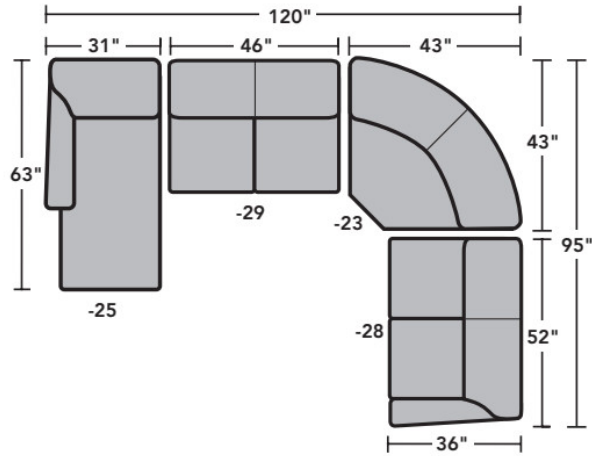

5966 Digby Sectional | Components & Configurations

Sectionals

Sample Configurations

Scale 1/4"=1'

Dimensions are in inches and are subject to variance.
© Flexsteel Industries, Inc. · Rev. 6/22
FLX-FR5966-CC-PP

FLEXSTEEL®