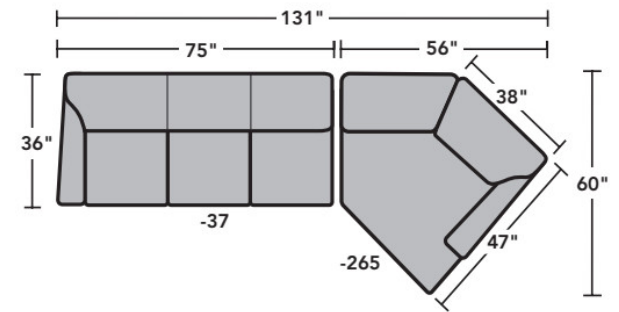

Sectionals

Components

LAF = Left-Arm-Facing
 RAF = Right-Arm-Facing

-33
LAF Corner Sofa

-34
RAF Corner Sofa

-37
LAF Sofa

-38
RAF Sofa

-27
LAF Loveseat

-28
RAF Loveseat

-29
Armless Loveseat

-23
Full Wedge

-231
Corner Chair

-19
Armless Chair

-255
LAF Angled Chaise

-265
RAF Angled Chaise

-25
LAF Chaise

-26
RAF Chaise

-17
LAF Chair

-18
RAF Chair

Scale 1/4"=1'

Dimensions are in inches and are subject to variance.
 © Flexsteel Industries, Inc. · Rev. 6/22
 FLX-FR5966-CC-PP

FLEXSTEEL®

5966 Digby Sectional | Components & Configurations

Sectionals

Sample Configurations

Scale 1/4"=1'

Dimensions are in inches and are subject to variance.
© Flexsteel Industries, Inc. · Rev. 6/22
FLX-FR5966-CC-PP

FLEXSTEEL®