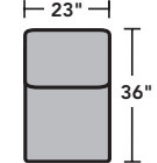

Sectionals

Components

LAF = Left-Arm-Facing
 RAF = Right-Arm-Facing

-33
LAF Corner Sofa

-34
RAF Corner Sofa

-37
LAF Sofa

-38
RAF Sofa

-27
LAF Loveseat

-28
RAF Loveseat

-29
Armless Loveseat

-23
Full Wedge

-231
Corner Chair

-19
Armless Chair

-255
LAF Angled Chaise

-265
RAF Angled Chaise

-25
LAF Chaise

-26
RAF Chaise

-17
LAF Chair

-18
RAF Chair

Scale 1/4"=1'

Dimensions are in inches and are subject to variance.
 © Flexsteel Industries, Inc. · Rev. 6/22
 FLX-FR5966-CC-PP

FLEXSTEEL®

5966 Digby Sectional | Components & Configurations

Sectionals

Sample Configurations

Scale 1/4"=1'

Dimensions are in inches and are subject to variance.
© Flexsteel Industries, Inc. · Rev. 6/22
FLX-FR5966-CC-PP

FLEXSTEEL®