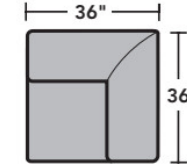

- Standard
- Optional

PRODUCT DIMENSIONS

	OVERALL			SEAT			Arm Height
	Height	Width	Depth	Height	Width	Depth	
LAF Chair -17	36"	29"	36"	20"	23"	22"	27"
RAF Chair -18	36"	29"	36"	20"	23"	22"	27"
Armless Chair -19	36"	23"	36"	20"	23"	22"	
Full Wedge -23	36"	61"	43"	20"	41"	22"	
Corner Chair -231	36"	36"	36"	20"	22"	22"	
LAF Chaise -25	36"	31"	63"	20"	25"	49"	27"
RAF Chaise -26	36"	31"	63"	20"	25"	49"	27"
LAF Loveseat -27	36"	52"	36"	20"	46"	22"	27"
RAF Loveseat -28	36"	52"	36"	20"	46"	22"	27"
Armless Loveseat -29	36"	46"	36"	20"	46"	22"	
LAF Corner Sofa -33	36"	85"	36"	20"	66"	22"	27"
RAF Corner Sofa -34	36"	85"	36"	20"	66"	22"	27"
LAF Sofa -37	36"	75"	36"	20"	69"	22"	27"
RAF Sofa -38	36"	75"	36"	20"	69"	22"	27"
LAF Angled Chaise -255	36"	60"	46"	20"	46"	33"	27"
RAF Angled Chaise -265	36"	60"	46"	20"	46"	33"	27"

Sectionals

Components

LAF = Left-Arm-Facing
 RAF = Right-Arm-Facing

-33
LAF Corner Sofa

-34
RAF Corner Sofa

-37
LAF Sofa

-38
RAF Sofa

-27
LAF Loveseat

-28
RAF Loveseat

-29
Armless Loveseat

-23
Full Wedge

-231
Corner Chair

-19
Armless Chair

-255
LAF Angled Chaise

-265
RAF Angled Chaise

-25
LAF Chaise

Sectionals

Sample Configurations

Scale 1/4"=1'

Dimensions are in inches and are subject to variance.
© Flexsteel Industries, Inc. · Rev. 6/22
FLX-FR5966-CC-PP

FLEXSTEEL®