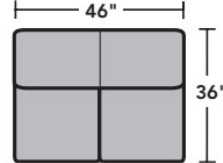

- Standard
- Optional

PRODUCT DIMENSIONS

	OVERALL			SEAT			Arm Height
	Height	Width	Depth	Height	Width	Depth	
LAF Chair -17	36"	29"	36"	20"	23"	22"	27"
RAF Chair -18	36"	29"	36"	20"	23"	22"	27"
Armless Chair -19	36"	23"	36"	20"	23"	22"	
Full Wedge -23	36"	61"	43"	20"	41"	22"	
Corner Chair -231	36"	36"	36"	20"	22"	22"	
LAF Chaise -25	36"	31"	63"	20"	25"	49"	27"
RAF Chaise -26	36"	31"	63"	20"	25"	49"	27"
LAF Loveseat -27	36"	52"	36"	20"	46"	22"	27"
RAF Loveseat -28	36"	52"	36"	20"	46"	22"	27"
Armless Loveseat -29	36"	46"	36"	20"	46"	22"	
LAF Corner Sofa -33	36"	85"	36"	20"	66"	22"	27"
RAF Corner Sofa -34	36"	85"	36"	20"	66"	22"	27"
LAF Sofa -37	36"	75"	36"	20"	69"	22"	27"
RAF Sofa -38	36"	75"	36"	20"	69"	22"	27"
LAF Angled Chaise -255	36"	60"	46"	20"	46"	33"	27"
RAF Angled Chaise -265	36"	60"	46"	20"	46"	33"	27"

Sectionals

Components

LAF = Left-Arm-Facing
 RAF = Right-Arm-Facing

-33
LAF Corner Sofa

-34
RAF Corner Sofa

-37
LAF Sofa

-38
RAF Sofa

-27
LAF Loveseat

-28
RAF Loveseat

-29
Armless Loveseat

-23
Full Wedge

-231
Corner Chair

-19
Armless Chair

-255
LAF Angled Chaise

-265
RAF Angled Chaise

-25
LAF Chaise

-26
RAF Chaise

-17
LAF Chair

-18
RAF Chair

Scale 1/4"=1'

Dimensions are in inches and are subject to variance.
 © Flexsteel Industries, Inc. · Rev. 6/22
 FLX-FR5966-CC-PP

FLEXSTEEL®

5966 Digby Sectional | Components & Configurations