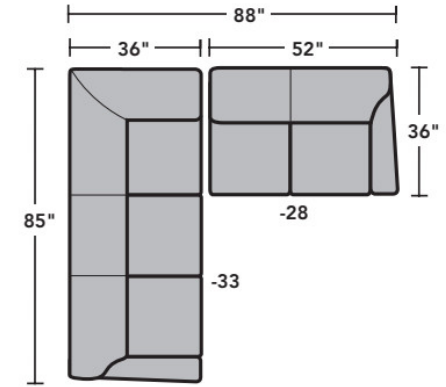

### Components

LAF = Left-Arm-Facing  
 RAF = Right-Arm-Facing

-33  
LAF Corner Sofa

-34  
RAF Corner Sofa

-37  
LAF Sofa

-38  
RAF Sofa

-27  
LAF Loveseat

-28  
RAF Loveseat

-29  
Armless Loveseat

-23  
Full Wedge

-231  
Corner Chair

-19  
Armless Chair

-255  
LAF Angled Chaise

-265  
RAF Angled Chaise

-25  
LAF Chaise

-26  
RAF Chaise

-17  
LAF Chair

-18  
RAF Chair

Scale 1/4"=1'

Dimensions are in inches and are subject to variance.  
 © Flexsteel Industries, Inc. · Rev. 6/22  
 FLX-FR5966-CC-PP

**FLEXSTEEL®**

### Sample Configurations

Scale 1/4"=1'

Dimensions are in inches and are subject to variance.  
© Flexsteel Industries, Inc. · Rev. 6/22  
FLX-FR5966-CC-PP

FLEXSTEEL®