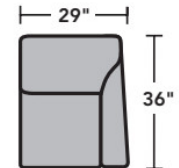

Sectionals

Components

LAF = Left-Arm-Facing
 RAF = Right-Arm-Facing

-33
LAF Corner Sofa

-34
RAF Corner Sofa

-37
LAF Sofa

-38
RAF Sofa

-27
LAF Loveseat

-28
RAF Loveseat

-29
Armless Loveseat

-23
Full Wedge

-231
Corner Chair

-19
Armless Chair

-255
LAF Angled Chaise

-265
RAF Angled Chaise

-25
LAF Chaise

-26
RAF Chaise

-17
LAF Chair

-18
RAF Chair

Scale 1/4"=1'

Dimensions are in inches and are subject to variance.
 © Flexsteel Industries, Inc. · Rev. 6/22
 FLX-FR5966-CC-PP

FLEXSTEEL®

5966 Digby Sectional | Components & Configurations

Sectionals

Sample Configurations

Scale 1/4"=1'

Dimensions are in inches and are subject to variance.
© Flexsteel Industries, Inc. · Rev. 6/22
FLX-FR5966-CC-PP

FLEXSTEEL®