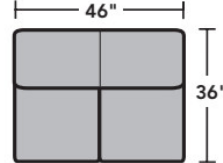

## Sectionals

### Components

LAF = Left-Arm-Facing  
 RAF = Right-Arm-Facing

-33  
LAF Corner Sofa

-34  
RAF Corner Sofa

-37  
LAF Sofa

-38  
RAF Sofa

-27  
LAF Loveseat

-28  
RAF Loveseat

-29  
Armless Loveseat

-23  
Full Wedge

-231  
Corner Chair

-19  
Armless Chair

-255  
LAF Angled Chaise

-265  
RAF Angled Chaise

-25  
LAF Chaise

-26  
RAF Chaise

-17  
LAF Chair

-18  
RAF Chair

Scale 1/4"=1'

Dimensions are in inches and are subject to variance.  
 © Flexsteel Industries, Inc. · Rev. 6/22  
 FLX-FR5966-CC-PP

**FLEXSTEEL®**