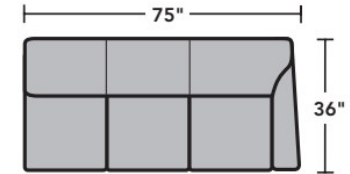

- Standard
- Optional

PRODUCT DIMENSIONS

	OVERALL			SEAT			Arm Height
	Height	Width	Depth	Height	Width	Depth	
LAF Chair -17	36"	29"	36"	20"	23"	22"	27"
RAF Chair -18	36"	29"	36"	20"	23"	22"	27"
Armless Chair -19	36"	23"	36"	20"	23"	22"	
Full Wedge -23	36"	61"	43"	20"	41"	22"	
Corner Chair -231	36"	36"	36"	20"	22"	22"	
LAF Chaise -25	36"	31"	63"	20"	25"	49"	27"
RAF Chaise -26	36"	31"	63"	20"	25"	49"	27"
LAF Loveseat -27	36"	52"	36"	20"	46"	22"	27"
RAF Loveseat -28	36"	52"	36"	20"	46"	22"	27"
Armless Loveseat -29	36"	46"	36"	20"	46"	22"	
LAF Corner Sofa -33	36"	85"	36"	20"	66"	22"	27"
RAF Corner Sofa -34	36"	85"	36"	20"	66"	22"	27"
LAF Sofa -37	36"	75"	36"	20"	69"	22"	27"
RAF Sofa -38	36"	75"	36"	20"	69"	22"	27"
LAF Angled Chaise -255	36"	60"	46"	20"	46"	33"	27"
RAF Angled Chaise -265	36"	60"	46"	20"	46"	33"	27"

Sectionals

Components

LAF = Left-Arm-Facing
 RAF = Right-Arm-Facing

-33
LAF Corner Sofa

-34
RAF Corner Sofa

-37
LAF Sofa

-38
RAF Sofa

-27
LAF Loveseat

-28
RAF Loveseat

-29
Armless Loveseat

-23
Full Wedge

-231
Corner Chair

-19
Armless Chair

-255
LAF Angled Chaise

-265
RAF Angled Chaise

-25
LAF Chaise

-26
RAF Chaise

-17
LAF Chair

-18
RAF Chair

Scale 1/4"=1'

Dimensions are in inches and are subject to variance.
 © Flexsteel Industries, Inc. · Rev. 6/22
 FLX-FR5966-CC-PP

FLEXSTEEL®

5966 Digby Sectional | Components & Configurations