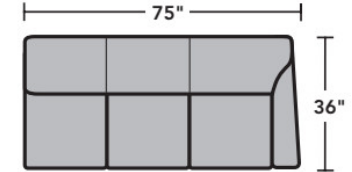

- Standard
- Optional

PRODUCT DIMENSIONS

	OVERALL			SEAT			Arm Height
	Height	Width	Depth	Height	Width	Depth	
LAF Chair -17	36"	29"	36"	20"	23"	22"	27"
RAF Chair -18	36"	29"	36"	20"	23"	22"	27"
Armless Chair -19	36"	23"	36"	20"	23"	22"	
Full Wedge -23	36"	61"	43"	20"	41"	22"	
Corner Chair -231	36"	36"	36"	20"	22"	22"	
LAF Chaise -25	36"	31"	63"	20"	25"	49"	27"
RAF Chaise -26	36"	31"	63"	20"	25"	49"	27"
LAF Loveseat -27	36"	52"	36"	20"	46"	22"	27"
RAF Loveseat -28	36"	52"	36"	20"	46"	22"	27"
Armless Loveseat -29	36"	46"	36"	20"	46"	22"	
LAF Corner Sofa -33	36"	85"	36"	20"	66"	22"	27"
RAF Corner Sofa -34	36"	85"	36"	20"	66"	22"	27"
LAF Sofa -37	36"	75"	36"	20"	69"	22"	27"
RAF Sofa -38	36"	75"	36"	20"	69"	22"	27"
LAF Angled Chaise -255	36"	60"	46"	20"	46"	33"	27"
RAF Angled Chaise -265	36"	60"	46"	20"	46"	33"	27"

Sectionals

Components

LAF = Left-Arm-Facing
 RAF = Right-Arm-Facing

-33
LAF Corner Sofa

-34
RAF Corner Sofa

-37
LAF Sofa

-38
RAF Sofa

-27
LAF Loveseat

-28
RAF Loveseat

-29
Armless Loveseat

-23
Full Wedge

-231
Corner Chair

-19
Armless Chair

-255
LAF Angled Chaise

-265
RAF Angled Chaise

-25
LAF Chaise

Sectionals

Sample Configurations

Scale 1/4"=1'

Dimensions are in inches and are subject to variance.
© Flexsteel Industries, Inc. · Rev. 6/22
FLX-FR5966-CC-PP

FLEXSTEEL®