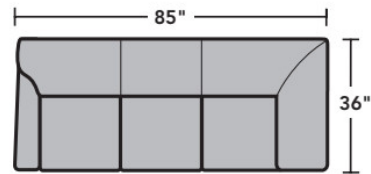

5966 Digby Sectional | Components & Configurations

Sectionals

Components

LAF = Left-Arm-Facing
RAF = Right-Arm-Facing

-33
LAF Corner Sofa