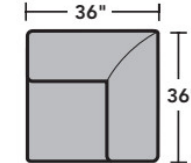

- Standard
- Optional

PRODUCT DIMENSIONS

	OVERALL			SEAT			Arm Height
	Height	Width	Depth	Height	Width	Depth	
LAF Chair -17	36"	29"	36"	20"	23"	22"	27"
RAF Chair -18	36"	29"	36"	20"	23"	22"	27"
Armless Chair -19	36"	23"	36"	20"	23"	22"	
Full Wedge -23	36"	61"	43"	20"	41"	22"	
Corner Chair -231	36"	36"	36"	20"	22"	22"	
LAF Chaise -25	36"	31"	63"	20"	25"	49"	27"
RAF Chaise -26	36"	31"	63"	20"	25"	49"	27"
LAF Loveseat -27	36"	52"	36"	20"	46"	22"	27"
RAF Loveseat -28	36"	52"	36"	20"	46"	22"	27"
Armless Loveseat -29	36"	46"	36"	20"	46"	22"	
LAF Corner Sofa -33	36"	85"	36"	20"	66"	22"	27"
RAF Corner Sofa -34	36"	85"	36"	20"	66"	22"	27"
LAF Sofa -37	36"	75"	36"	20"	69"	22"	27"
RAF Sofa -38	36"	75"	36"	20"	69"	22"	27"
LAF Angled Chaise -255	36"	60"	46"	20"	46"	33"	27"
RAF Angled Chaise -265	36"	60"	46"	20"	46"	33"	27"

Sectionals

Components

LAF = Left-Arm-Facing
 RAF = Right-Arm-Facing

-33
LAF Corner Sofa

-34
RAF Corner Sofa

-37
LAF Sofa

-38
RAF Sofa

-27
LAF Loveseat

-28
RAF Loveseat

-29
Armless Loveseat

-23
Full Wedge

-231
Corner Chair

-19
Armless Chair

-255
LAF Angled Chaise

-265
RAF Angled Chaise

-25
LAF Chaise

Sectionals

Sample Configurations

Scale 1/4"=1'

Dimensions are in inches and are subject to variance.
© Flexsteel Industries, Inc. · Rev. 6/22
FLX-FR5966-CC-PP

FLEXSTEEL®