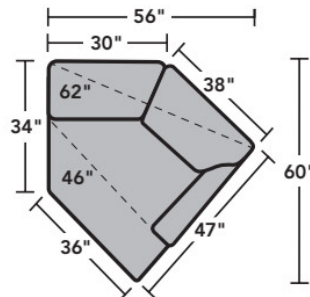

### Components

LAF = Left-Arm-Facing  
 RAF = Right-Arm-Facing

-33  
LAF Corner Sofa

-34  
RAF Corner Sofa

-37  
LAF Sofa

-38  
RAF Sofa

-27  
LAF Loveseat

-28  
RAF Loveseat

-29  
Armless Loveseat

-23  
Full Wedge

-231  
Corner Chair

-19  
Armless Chair

-255  
LAF Angled Chaise

-265  
RAF Angled Chaise

-25  
LAF Chaise

-26  
RAF Chaise

-17  
LAF Chair

-18  
RAF Chair

Scale 1/4"=1'

Dimensions are in inches and are subject to variance.  
 © Flexsteel Industries, Inc. · Rev. 6/22  
 FLX-FR5966-CC-PP

**FLEXSTEEL®**

### Sample Configurations

Scale 1/4"=1'

Dimensions are in inches and are subject to variance.  
© Flexsteel Industries, Inc. · Rev. 6/22  
FLX-FR5966-CC-PP

FLEXSTEEL®