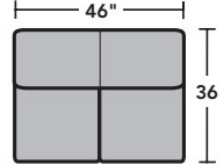

- Standard
- Optional

PRODUCT DIMENSIONS

	OVERALL			SEAT			Arm Height
	Height	Width	Depth	Height	Width	Depth	
LAF Chair -17	36"	29"	36"	20"	23"	22"	27"
RAF Chair -18	36"	29"	36"	20"	23"	22"	27"
Armless Chair -19	36"	23"	36"	20"	23"	22"	
Full Wedge -23	36"	61"	43"	20"	41"	22"	
Corner Chair -231	36"	36"	36"	20"	22"	22"	
LAF Chaise -25	36"	31"	63"	20"	25"	49"	27"
RAF Chaise -26	36"	31"	63"	20"	25"	49"	27"
LAF Loveseat -27	36"	52"	36"	20"	46"	22"	27"
RAF Loveseat -28	36"	52"	36"	20"	46"	22"	27"
Armless Loveseat -29	36"	46"	36"	20"	46"	22"	
LAF Corner Sofa -33	36"	85"	36"	20"	66"	22"	27"
RAF Corner Sofa -34	36"	85"	36"	20"	66"	22"	27"
LAF Sofa -37	36"	75"	36"	20"	69"	22"	27"
RAF Sofa -38	36"	75"	36"	20"	69"	22"	27"
LAF Angled Chaise -255	36"	60"	46"	20"	46"	33"	27"
RAF Angled Chaise -265	36"	60"	46"	20"	46"	33"	27"

Sectionals

Components

LAF = Left-Arm-Facing
 RAF = Right-Arm-Facing

-33
LAF Corner Sofa

-34
RAF Corner Sofa

-37
LAF Sofa

-38
RAF Sofa

-27
LAF Loveseat

-28
RAF Loveseat

-29
Armless Loveseat

-23
Full Wedge

-231
Corner Chair

-19
Armless Chair

-255
LAF Angled Chaise

-265
RAF Angled Chaise

-25
LAF Chaise

-26
RAF Chaise

-17
LAF Chair

-18
RAF Chair

Scale 1/4"=1'

Dimensions are in inches and are subject to variance.
 © Flexsteel Industries, Inc. · Rev. 6/22
 FLX-FR5966-CC-PP

FLEXSTEEL®

5966 Digby Sectional | Components & Configurations