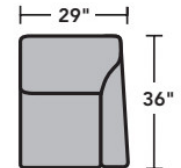

Sectionals

Components

LAF = Left-Arm-Facing
 RAF = Right-Arm-Facing

-33
LAF Corner Sofa

-34
RAF Corner Sofa

-37
LAF Sofa

-38
RAF Sofa

-27
LAF Loveseat

-28
RAF Loveseat

-29
Armless Loveseat

-23
Full Wedge

-231
Corner Chair

-19
Armless Chair

-255
LAF Angled Chaise

-265
RAF Angled Chaise

-25
LAF Chaise

-26
RAF Chaise

-17
LAF Chair

-18
RAF Chair

Scale 1/4"=1'

Dimensions are in inches and are subject to variance.
 © Flexsteel Industries, Inc. · Rev. 6/22
 FLX-FR5966-CC-PP

FLEXSTEEL®

5966 Digby Sectional | Components & Configurations

Sectionals

Sample Configurations

Scale 1/4"=1'

Dimensions are in inches and are subject to variance.
© Flexsteel Industries, Inc. · Rev. 6/22
FLX-FR5966-CC-PP

FLEXSTEEL®