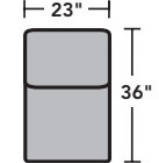

## Sectionals

### Components

LAF = Left-Arm-Facing  
 RAF = Right-Arm-Facing

-33  
LAF Corner Sofa

-34  
RAF Corner Sofa

-37  
LAF Sofa

-38  
RAF Sofa

-27  
LAF Loveseat

-28  
RAF Loveseat

-29  
Armless Loveseat

-23  
Full Wedge

-231  
Corner Chair

-19  
Armless Chair

-255  
LAF Angled Chaise

-265  
RAF Angled Chaise

-25  
LAF Chaise

-26  
RAF Chaise

-17  
LAF Chair

-18  
RAF Chair

Scale 1/4"=1'

Dimensions are in inches and are subject to variance.  
 © Flexsteel Industries, Inc. · Rev. 6/22  
 FLX-FR5966-CC-PP

**FLEXSTEEL®**