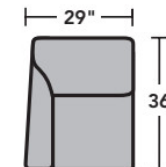

### Components

LAF = Left-Arm-Facing  
 RAF = Right-Arm-Facing

-33  
LAF Corner Sofa

-34  
RAF Corner Sofa

-37  
LAF Sofa

-38  
RAF Sofa

-27  
LAF Loveseat

-28  
RAF Loveseat

-29  
Armless Loveseat

-23  
Full Wedge

-231  
Corner Chair

-19  
Armless Chair

-255  
LAF Angled Chaise

-265  
RAF Angled Chaise

-25  
LAF Chaise

-26  
RAF Chaise

-17  
LAF Chair

-18  
RAF Chair

Scale 1/4"=1'

Dimensions are in inches and are subject to variance.  
 © Flexsteel Industries, Inc. · Rev. 6/22  
 FLX-FR5966-CC-PP

**FLEXSTEEL®**

### Sample Configurations

Scale 1/4"=1'

Dimensions are in inches and are subject to variance.  
© Flexsteel Industries, Inc. · Rev. 6/22  
FLX-FR5966-CC-PP

FLEXSTEEL®