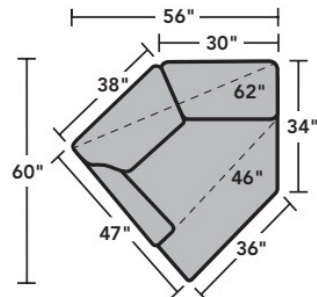

### Components

LAF = Left-Arm-Facing  
 RAF = Right-Arm-Facing

-33  
LAF Corner Sofa

-34  
RAF Corner Sofa

-37  
LAF Sofa

-38  
RAF Sofa

-27  
LAF Loveseat

-28  
RAF Loveseat

-29  
Armless Loveseat

-23  
Full Wedge

-231  
Corner Chair

-19  
Armless Chair

-255  
LAF Angled Chaise

-265  
RAF Angled Chaise

-25  
LAF Chaise

-26  
RAF Chaise

-17  
LAF Chair

-18  
RAF Chair

Scale 1/4"=1'

Dimensions are in inches and are subject to variance.  
 © Flexsteel Industries, Inc. · Rev. 6/22  
 FLX-FR5966-CC-PP

**FLEXSTEEL®**

### Sample Configurations

Scale 1/4"=1'

Dimensions are in inches and are subject to variance.  
© Flexsteel Industries, Inc. · Rev. 6/22  
FLX-FR5966-CC-PP

FLEXSTEEL®