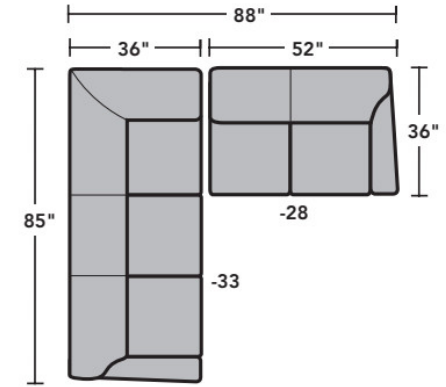

Sectionals

Components

LAF = Left-Arm-Facing
 RAF = Right-Arm-Facing

-33
LAF Corner Sofa

-34
RAF Corner Sofa

-37
LAF Sofa

-38
RAF Sofa

-27
LAF Loveseat

-28
RAF Loveseat

-29
Armless Loveseat

-23
Full Wedge

-231
Corner Chair

-19
Armless Chair

-255
LAF Angled Chaise

-265
RAF Angled Chaise

-25
LAF Chaise

-26
RAF Chaise

-17
LAF Chair

-18
RAF Chair

Scale 1/4"=1'

Dimensions are in inches and are subject to variance.
 © Flexsteel Industries, Inc. · Rev. 6/22
 FLX-FR5966-CC-PP

FLEXSTEEL®

5966 Digby Sectional | Components & Configurations

Sectionals

Sample Configurations

Scale 1/4"=1'

Dimensions are in inches and are subject to variance.
© Flexsteel Industries, Inc. · Rev. 6/22
FLX-FR5966-CC-PP

FLEXSTEEL®