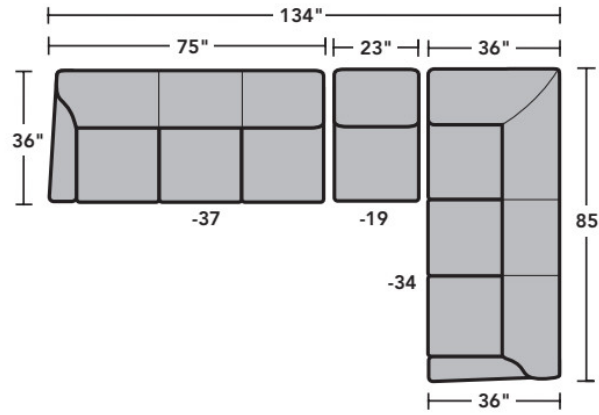

### Components

LAF = Left-Arm-Facing  
 RAF = Right-Arm-Facing

-33  
LAF Corner Sofa

-34  
RAF Corner Sofa

-37  
LAF Sofa

-38  
RAF Sofa

-27  
LAF Loveseat

-28  
RAF Loveseat

-29  
Armless Loveseat

-23  
Full Wedge

-231  
Corner Chair

-19  
Armless Chair

-255  
LAF Angled Chaise

-265  
RAF Angled Chaise

-25  
LAF Chaise

-26  
RAF Chaise

-17  
LAF Chair

-18  
RAF Chair

Scale 1/4"=1'

Dimensions are in inches and are subject to variance.  
 © Flexsteel Industries, Inc. · Rev. 6/22  
 FLX-FR5966-CC-PP

**FLEXSTEEL®**

### Sample Configurations

Scale 1/4"=1'

Dimensions are in inches and are subject to variance.  
© Flexsteel Industries, Inc. · Rev. 6/22  
FLX-FR5966-CC-PP

FLEXSTEEL®