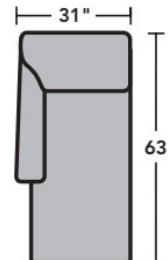

### Components

LAF = Left-Arm-Facing  
 RAF = Right-Arm-Facing

-33  
LAF Corner Sofa

-34  
RAF Corner Sofa

-37  
LAF Sofa

-38  
RAF Sofa

-27  
LAF Loveseat

-28  
RAF Loveseat

-29  
Armless Loveseat

-23  
Full Wedge

-231  
Corner Chair

-19  
Armless Chair

-255  
LAF Angled Chaise

-265  
RAF Angled Chaise

-25  
LAF Chaise

-26  
RAF Chaise

-17  
LAF Chair

-18  
RAF Chair

Scale 1/4"=1'

Dimensions are in inches and are subject to variance.  
 © Flexsteel Industries, Inc. · Rev. 6/22  
 FLX-FR5966-CC-PP

**FLEXSTEEL®**

### Sample Configurations

Scale 1/4"=1'

Dimensions are in inches and are subject to variance.  
© Flexsteel Industries, Inc. · Rev. 6/22  
FLX-FR5966-CC-PP

FLEXSTEEL®