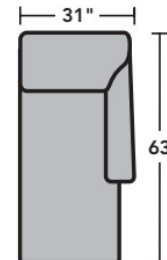

### Components

LAF = Left-Arm-Facing  
 RAF = Right-Arm-Facing

-33  
LAF Corner Sofa

-34  
RAF Corner Sofa

-37  
LAF Sofa

-38  
RAF Sofa

-27  
LAF Loveseat

-28  
RAF Loveseat

-29  
Armless Loveseat

-23  
Full Wedge

-231  
Corner Chair

-19  
Armless Chair

-255  
LAF Angled Chaise

-265  
RAF Angled Chaise

-25  
LAF Chaise

-26  
RAF Chaise

-17  
LAF Chair

-18  
RAF Chair

Scale 1/4"=1'

Dimensions are in inches and are subject to variance.  
 © Flexsteel Industries, Inc. · Rev. 6/22  
 FLX-FR5966-CC-PP

**FLEXSTEEL®**

### Sample Configurations

Scale 1/4"=1'

Dimensions are in inches and are subject to variance.  
© Flexsteel Industries, Inc. · Rev. 6/22  
FLX-FR5966-CC-PP

FLEXSTEEL®