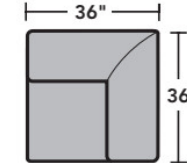

## Sectionals

### Components

LAF = Left-Arm-Facing  
 RAF = Right-Arm-Facing

-33  
LAF Corner Sofa

-34  
RAF Corner Sofa

-37  
LAF Sofa

-38  
RAF Sofa

-27  
LAF Loveseat

-28  
RAF Loveseat

-29  
Armless Loveseat

-23  
Full Wedge

-231  
Corner Chair

-19  
Armless Chair

-255  
LAF Angled Chaise

-265  
RAF Angled Chaise

-25  
LAF Chaise

-26  
RAF Chaise

### Sample Configurations

Scale 1/4"=1'

Dimensions are in inches and are subject to variance.  
© Flexsteel Industries, Inc. · Rev. 6/22  
FLX-FR5966-CC-PP

FLEXSTEEL®