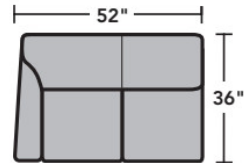

## Sectionals

### Components

LAF = Left-Arm-Facing  
 RAF = Right-Arm-Facing

-33  
LAF Corner Sofa

-34  
RAF Corner Sofa

-37  
LAF Sofa

-38  
RAF Sofa

-27  
LAF Loveseat

-28  
RAF Loveseat

-29  
Armless Loveseat

-23  
Full Wedge

-231  
Corner Chair

-19  
Armless Chair

-255  
LAF Angled Chaise

-265  
RAF Angled Chaise

-25  
LAF Chaise

-26  
RAF Chaise

-17  
LAF Chair

-18  
RAF Chair

Scale 1/4"=1'

Dimensions are in inches and are subject to variance.  
 © Flexsteel Industries, Inc. · Rev. 6/22  
 FLX-FR5966-CC-PP

**FLEXSTEEL®**