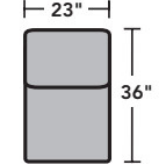

Sectionals

Components

LAF = Left-Arm-Facing
 RAF = Right-Arm-Facing

-33
LAF Corner Sofa

-34
RAF Corner Sofa

-37
LAF Sofa

-38
RAF Sofa

-27
LAF Loveseat

-28
RAF Loveseat

-29
Armless Loveseat

-23
Full Wedge

-231
Corner Chair

-19
Armless Chair

-255
LAF Angled Chaise

-265
RAF Angled Chaise

-25
LAF Chaise

-26
RAF Chaise

-17
LAF Chair

-18
RAF Chair

Scale 1/4"=1'

Dimensions are in inches and are subject to variance.
 © Flexsteel Industries, Inc. · Rev. 6/22
 FLX-FR5966-CC-PP

FLEXSTEEL®

5966 Digby Sectional | Components & Configurations

Sectionals

Sample Configurations

Scale 1/4"=1'

Dimensions are in inches and are subject to variance.
© Flexsteel Industries, Inc. · Rev. 6/22
FLX-FR5966-CC-PP

FLEXSTEEL®