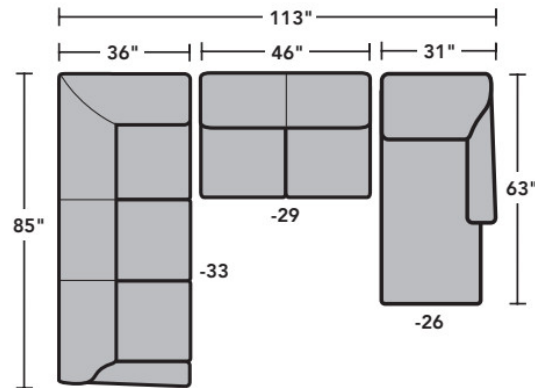

Sectionals

Components

LAF = Left-Arm-Facing
 RAF = Right-Arm-Facing

-33
LAF Corner Sofa

-34
RAF Corner Sofa

-37
LAF Sofa

-38
RAF Sofa

-27
LAF Loveseat

-28
RAF Loveseat

-29
Armless Loveseat

-23
Full Wedge

-231
Corner Chair

-19
Armless Chair

-255
LAF Angled Chaise

-265
RAF Angled Chaise

-25
LAF Chaise

-26
RAF Chaise

-17
LAF Chair

-18
RAF Chair

Scale 1/4"=1'

Dimensions are in inches and are subject to variance.
 © Flexsteel Industries, Inc. · Rev. 6/22
 FLX-FR5966-CC-PP

FLEXSTEEL®

5966 Digby Sectional | Components & Configurations

Sectionals

Sample Configurations

Scale 1/4"=1'

Dimensions are in inches and are subject to variance.
© Flexsteel Industries, Inc. · Rev. 6/22
FLX-FR5966-CC-PP

FLEXSTEEL®