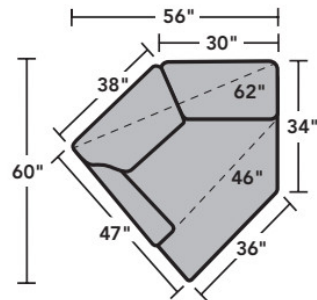

Sectionals

Components

LAF = Left-Arm-Facing
 RAF = Right-Arm-Facing

-33
LAF Corner Sofa

-34
RAF Corner Sofa

-37
LAF Sofa

-38
RAF Sofa

-27
LAF Loveseat

-28
RAF Loveseat

-29
Armless Loveseat

-23
Full Wedge

-231
Corner Chair

-19
Armless Chair

-255
LAF Angled Chaise

-265
RAF Angled Chaise

-25
LAF Chaise

-26
RAF Chaise

-17
LAF Chair

-18
RAF Chair

Scale 1/4"=1'

Dimensions are in inches and are subject to variance.
 © Flexsteel Industries, Inc. · Rev. 6/22
 FLX-FR5966-CC-PP

FLEXSTEEL®

5966 Digby Sectional | Components & Configurations

Sectionals

Sample Configurations

Scale 1/4"=1'

Dimensions are in inches and are subject to variance.
© Flexsteel Industries, Inc. · Rev. 6/22
FLX-FR5966-CC-PP

FLEXSTEEL®