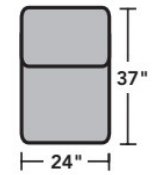

All other wood finish options are available.

- Standard
- Optional

PRODUCT DIMENSIONS

	OVERALL			SEAT			Arm Height
	Height	Width	Depth	Height	Width	Depth	
Armless Chair -19	35"	24"	37"	21"	24"	22"	
LAF Loveseat -27	35"	52"	37"	21"	46"	22"	25"
RAF Loveseat -28	35"	52"	37"	21"	46"	22"	25"
LAF Corner Sofa -33	35"	86"	37"	21"	66"	22"	25"
RAF Corner Sofa -34	35"	86"	37"	21"	66"	22"	25"

Accent Pillows Included:
 Corner Sofa with 22P-91 (2) & 22P-91 (1)
 Loveseat with 22P-91 (1)

Connecting Clips

A connecting clip is attached to one sectional piece to allow the frame of a second piece to slide neatly down into the clip to secure the two pieces together.

5641 Dempsey Sectional | Components & Configurations

Sectionals

Components

LAF = Left-Arm-Facing
 RAF = Right-Arm-Facing

-33
LAF Corner Sofa

-34
RAF Corner Sofa

-27
LAF Loveseat

-28
RAF Loveseat

-19
Armless Chair

Sample Configurations

Scale 1/4"=1'

Dimensions are in inches and are subject to variance.
 © Flexsteel Industries, Inc. · Rev. 6/22
 FLX-FR5641-CC-PP

FLEXSTEEL®