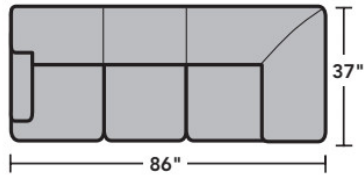

All other wood finish options are available.

- Standard
- Optional

PRODUCT DIMENSIONS

	OVERALL			SEAT			Arm Height
	Height	Width	Depth	Height	Width	Depth	
Armless Chair -19	35"	24"	37"	21"	24"	22"	
LAF Loveseat -27	35"	52"	37"	21"	46"	22"	25"
RAF Loveseat -28	35"	52"	37"	21"	46"	22"	25"
LAF Corner Sofa -33	35"	86"	37"	21"	66"	22"	25"
RAF Corner Sofa -34	35"	86"	37"	21"	66"	22"	25"

Accent Pillows Included:
 Corner Sofa with 22P-91 (2) & 22P-91 (1)
 Loveseat with 22P-91 (1)

Connecting Clips

A connecting clip is attached to one sectional piece to allow the frame of a second piece to slide neatly down into the clip to secure the two pieces together.

5641 Dempsey Sectional | Components & Configurations

Sectionals

Components

LAF = Left-Arm-Facing
 RAF = Right-Arm-Facing

-33
LAF Corner Sofa

-34
RAF Corner Sofa

-27
LAF Loveseat

-28
RAF Loveseat

-19
Armless Chair

Sample Configurations

Scale 1/4"=1'

Dimensions are in inches and are subject to variance.
 © Flexsteel Industries, Inc. · Rev. 6/22
 FLX-FR5641-CC-PP

FLEXSTEEL®