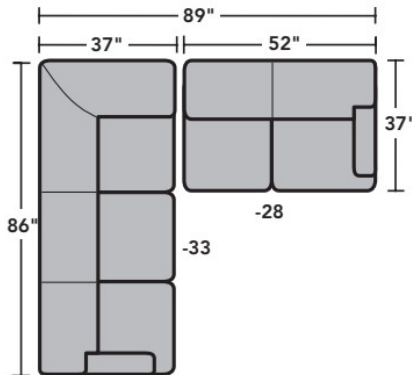

All other wood finish options are available.

- Standard
- Optional

PRODUCT DIMENSIONS

	OVERALL			SEAT			Arm Height
	Height	Width	Depth	Height	Width	Depth	
Armless Chair -19	35"	24"	37"	21"	24"	22"	
LAF Loveseat -27	35"	52"	37"	21"	46"	22"	25"
RAF Loveseat -28	35"	52"	37"	21"	46"	22"	25"
LAF Corner Sofa -33	35"	86"	37"	21"	66"	22"	25"
RAF Corner Sofa -34	35"	86"	37"	21"	66"	22"	25"

Accent Pillows Included:
 Corner Sofa with 22P-91 (2) & 22P-91 (1)
 Loveseat with 22P-91 (1)

Connecting Clips

A connecting clip is attached to one sectional piece to allow the frame of a second piece to slide neatly down into the clip to secure the two pieces together.

5641 Dempsey Sectional | Components & Configurations

Sectionals

Components

LAF = Left-Arm-Facing
 RAF = Right-Arm-Facing

-33
LAF Corner Sofa

-34
RAF Corner Sofa

-27
LAF Loveseat

-28
RAF Loveseat

-19
Armless Chair

Sample Configurations

Scale 1/4"=1'

Dimensions are in inches and are subject to variance.
 © Flexsteel Industries, Inc. · Rev. 6/22
 FLX-FR5641-CC-PP

FLEXSTEEL®