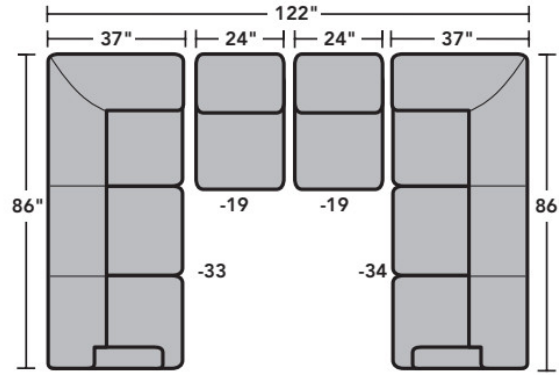

All other wood finish options are available.

- Standard
- Optional

PRODUCT DIMENSIONS

	OVERALL			SEAT			Arm Height
	Height	Width	Depth	Height	Width	Depth	
Armless Chair -19	35"	24"	37"	21"	24"	22"	
LAF Loveseat -27	35"	52"	37"	21"	46"	22"	25"
RAF Loveseat -28	35"	52"	37"	21"	46"	22"	25"
LAF Corner Sofa -33	35"	86"	37"	21"	66"	22"	25"
RAF Corner Sofa -34	35"	86"	37"	21"	66"	22"	25"

Accent Pillows Included:
 Corner Sofa with 22P-91 (2) & 22P-91 (1)
 Loveseat with 22P-91 (1)

Connecting Clips

A connecting clip is attached to one sectional piece to allow the frame of a second piece to slide neatly down into the clip to secure the two pieces together.

5641 Dempsey Sectional | Components & Configurations

Sectionals

Components

LAF = Left-Arm-Facing
 RAF = Right-Arm-Facing

-33
LAF Corner Sofa

-34
RAF Corner Sofa

-27
LAF Loveseat

-28
RAF Loveseat

-19
Armless Chair

Sample Configurations

Scale 1/4"=1'

Dimensions are in inches and are subject to variance.
 © Flexsteel Industries, Inc. · Rev. 6/22
 FLX-FR5641-CC-PP

FLEXSTEEL®