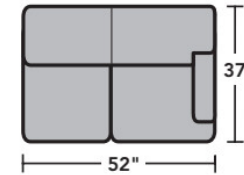

All other wood finish options are available.

- Standard
- Optional

PRODUCT DIMENSIONS

	OVERALL			SEAT			Arm Height
	Height	Width	Depth	Height	Width	Depth	
Armless Chair -19	35"	24"	37"	21"	24"	22"	
LAF Loveseat -27	35"	52"	37"	21"	46"	22"	25"
RAF Loveseat -28	35"	52"	37"	21"	46"	22"	25"
LAF Corner Sofa -33	35"	86"	37"	21"	66"	22"	25"
RAF Corner Sofa -34	35"	86"	37"	21"	66"	22"	25"

Accent Pillows Included:
 Corner Sofa with 22P-91 (2) & 22P-91 (1)
 Loveseat with 22P-91 (1)

Connecting Clips

A connecting clip is attached to one sectional piece to allow the frame of a second piece to slide neatly down into the clip to secure the two pieces together.

5641 Dempsey Sectional | Components & Configurations

Sectionals

Components

LAF = Left-Arm-Facing
 RAF = Right-Arm-Facing

-33
LAF Corner Sofa

-34
RAF Corner Sofa

-27
LAF Loveseat

-28
RAF Loveseat

-19
Armless Chair

Sample Configurations

Scale 1/4"=1'

Dimensions are in inches and are subject to variance.
 © Flexsteel Industries, Inc. · Rev. 6/22
 FLX-FR5641-CC-PP

FLEXSTEEL®