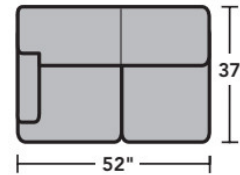

All other wood finish options are available.

- Standard
- Optional

PRODUCT DIMENSIONS

	OVERALL			SEAT			Arm Height
	Height	Width	Depth	Height	Width	Depth	
Armless Chair -19	35"	24"	37"	21"	24"	22"	
LAF Loveseat -27	35"	52"	37"	21"	46"	22"	25"
RAF Loveseat -28	35"	52"	37"	21"	46"	22"	25"
LAF Corner Sofa -33	35"	86"	37"	21"	66"	22"	25"
RAF Corner Sofa -34	35"	86"	37"	21"	66"	22"	25"

Accent Pillows Included:
 Corner Sofa with 22P-91 (2) & 22P-91 (1)
 Loveseat with 22P-91 (1)

Connecting Clips

A connecting clip is attached to one sectional piece to allow the frame of a second piece to slide neatly down into the clip to secure the two pieces together.

5641 Dempsey Sectional | Components & Configurations

Sectionals

Components

LAF = Left-Arm-Facing
 RAF = Right-Arm-Facing

-33
LAF Corner Sofa

-34
RAF Corner Sofa

-27
LAF Loveseat

-28
RAF Loveseat

-19
Armless Chair

Sample Configurations

Scale 1/4"=1'

Dimensions are in inches and are subject to variance.
 © Flexsteel Industries, Inc. · Rev. 6/22
 FLX-FR5641-CC-PP

FLEXSTEEL®