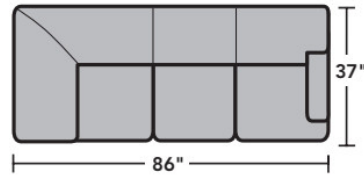

All other wood finish options are available.

- Standard
- Optional

PRODUCT DIMENSIONS

	OVERALL			SEAT			Arm Height
	Height	Width	Depth	Height	Width	Depth	
Armless Chair -19	35"	24"	37"	21"	24"	22"	
LAF Loveseat -27	35"	52"	37"	21"	46"	22"	25"
RAF Loveseat -28	35"	52"	37"	21"	46"	22"	25"
LAF Corner Sofa -33	35"	86"	37"	21"	66"	22"	25"
RAF Corner Sofa -34	35"	86"	37"	21"	66"	22"	25"

Accent Pillows Included:
 Corner Sofa with 22P-91 (2) & 22P-91 (1)
 Loveseat with 22P-91 (1)

Connecting Clips

A connecting clip is attached to one sectional piece to allow the frame of a second piece to slide neatly down into the clip to secure the two pieces together.

5641 Dempsey Sectional | Components & Configurations

Sectionals

Components

LAF = Left-Arm-Facing
 RAF = Right-Arm-Facing

-33
LAF Corner Sofa

-34
RAF Corner Sofa

-27
LAF Loveseat

-28
RAF Loveseat

-19
Armless Chair

Sample Configurations

Scale 1/4"=1'

Dimensions are in inches and are subject to variance.
 © Flexsteel Industries, Inc. · Rev. 6/22
 FLX-FR5641-CC-PP

FLEXSTEEL®