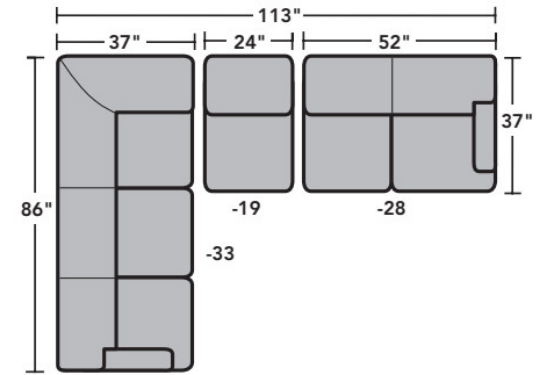

All other wood finish options are available.

- Standard
- Optional

PRODUCT DIMENSIONS

	OVERALL			SEAT			Arm Height
	Height	Width	Depth	Height	Width	Depth	
Armless Chair -19	35"	24"	37"	21"	24"	22"	
LAF Loveseat -27	35"	52"	37"	21"	46"	22"	25"
RAF Loveseat -28	35"	52"	37"	21"	46"	22"	25"
LAF Corner Sofa -33	35"	86"	37"	21"	66"	22"	25"
RAF Corner Sofa -34	35"	86"	37"	21"	66"	22"	25"

Accent Pillows Included:
 Corner Sofa with 22P-91 (2) & 22P-91 (1)
 Loveseat with 22P-91 (1)

Connecting Clips

A connecting clip is attached to one sectional piece to allow the frame of a second piece to slide neatly down into the clip to secure the two pieces together.

5641 Dempsey Sectional | Components & Configurations

Sectionals

Components

LAF = Left-Arm-Facing
 RAF = Right-Arm-Facing

-33
LAF Corner Sofa

-34
RAF Corner Sofa

-27
LAF Loveseat

-28
RAF Loveseat

-19
Armless Chair

Sample Configurations

Scale 1/4"=1'

Dimensions are in inches and are subject to variance.
 © Flexsteel Industries, Inc. · Rev. 6/22
 FLX-FR5641-CC-PP

FLEXSTEEL®