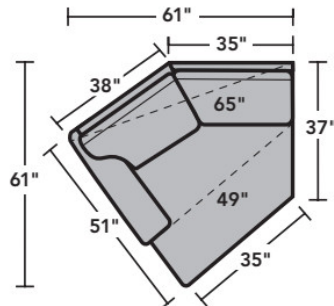

Leather Furniture

Components

LAF = Left-Arm-Facing
RAF = Right-Arm-Facing

-33
LAF Corner Sofa

-34
RAF Corner Sofa

-37
LAF Sofa

-38
RAF Sofa

-27
LAF Loveseat

-28
RAF Loveseat

-29
Armless Loveseat

-23
Full Wedge

-231
Corner Chair

-19
Armless Chair

-255
LAF Angled Chaise

-265
RAF Angled Chaise

-25
LAF Chaise

-26
RAF Chaise

-17
LAF Chair

-18
RAF Chair

Scale 1/4"=1'

Dimensions are in inches and are subject to variance.
© Flexsteel Industries, Inc. · Rev. 6/22
FLX-FR3979-CC-PP

FLEXSTEEL®

3979 Westside Sectional | Components & Configurations

Leather Furniture

Sample Configurations

Scale 1/4"=1'

Dimensions are in inches and are subject to variance.
© Flexsteel Industries, Inc. · Rev. 6/22
FLX-FR3979-CC-PP

FLEXSTEEL®