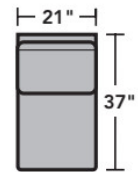

Leather Furniture

Components

LAF = Left-Arm-Facing
RAF = Right-Arm-Facing

-33
LAF Corner Sofa

-34
RAF Corner Sofa

-37
LAF Sofa

-38
RAF Sofa

-27
LAF Loveseat

-28
RAF Loveseat

-29
Armless Loveseat

-23
Full Wedge

-231
Corner Chair

-19
Armless Chair

-255
LAF Angled Chaise

-265
RAF Angled Chaise

-25
LAF Chaise

-26
RAF Chaise

-17
LAF Chair

-18
RAF Chair

Scale 1/4"=1'

Dimensions are in inches and are subject to variance.
© Flexsteel Industries, Inc. · Rev. 6/22
FLX-FR3979-CC-PP

FLEXSTEEL®

3979 Westside Sectional | Components & Configurations

Leather Furniture

Sample Configurations

Scale 1/4"=1'

Dimensions are in inches and are subject to variance.
© Flexsteel Industries, Inc. · Rev. 6/22
FLX-FR3979-CC-PP

FLEXSTEEL®