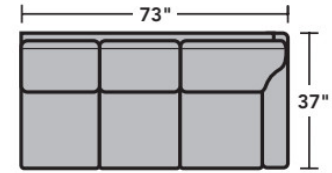

- Standard
- Optional

PRODUCT DIMENSIONS

	OVERALL			SEAT			Arm Height
	Height	Width	Depth	Height	Width	Depth	
LAF Chair -17	37"	31"	37"	21"	26"	20"	25"
RAF Chair -18	37"	31"	37"	21"	26"	20"	25"
Full Wedge -23	37"	36"	37"	21"	39"	20"	
Corner Chair -231	37"	37"	37"	21"	20"	20"	
LAF Chaise -25	37"	33"	63"	21"	25"	45"	25"
RAF Chaise -26	37"	33"	63"	21"	25"	45"	25"
LAF Loveseat -27	37"	52"	37"	21"	47"	20"	25"
RAF Loveseat -28	37"	52"	37"	21"	47"	20"	25"
Armless Loveseat -29	37"	43"	37"	21"	43"	20"	
LAF Corner Sofa -33	37"	87"	37"	21"	64"	37"	25"
RAF Corner Sofa -34	37"	87"	37"	21"	64"	20"	25"
LAF Sofa -37	37"	73"	37"	21"	68"	20"	25"
RAF Sofa -38	37"	73"	37"	21"	68"	20"	25"
RAF Angled Chaise -265	37"	61"	61"	21"	49"	35"	25"
LAF Angled Chaise -255	37"	61"	61"	21"	49"	35"	25"
Armless Chair -19	37"	21"	37"	21"	21"	20"	

Leather Furniture

Components

LAF = Left-Arm-Facing
RAF = Right-Arm-Facing

-33
LAF Corner Sofa

-34
RAF Corner Sofa

-37
LAF Sofa

-38
RAF Sofa

-27
LAF Loveseat

-28
RAF Loveseat

-29
Armless Loveseat

-23
Full Wedge

-231
Corner Chair

-19
Armless Chair

-255
LAF Angled Chaise

-265
RAF Angled Chaise

-25
LAF Chaise

Leather Furniture

Sample Configurations

Scale 1/4"=1'

Dimensions are in inches and are subject to variance.
© Flexsteel Industries, Inc. · Rev. 6/22
FLX-FR3979-CC-PP

FLEXSTEEL®