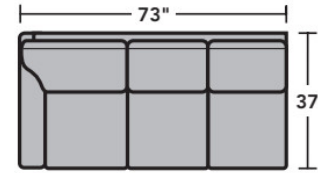

- Standard
- Optional

PRODUCT DIMENSIONS

	OVERALL			SEAT			Arm Height
	Height	Width	Depth	Height	Width	Depth	
LAF Chair -17	37"	31"	37"	21"	26"	20"	25"
RAF Chair -18	37"	31"	37"	21"	26"	20"	25"
Full Wedge -23	37"	36"	37"	21"	39"	20"	
Corner Chair -231	37"	37"	37"	21"	20"	20"	
LAF Chaise -25	37"	33"	63"	21"	25"	45"	25"
RAF Chaise -26	37"	33"	63"	21"	25"	45"	25"
LAF Loveseat -27	37"	52"	37"	21"	47"	20"	25"
RAF Loveseat -28	37"	52"	37"	21"	47"	20"	25"
Armless Loveseat -29	37"	43"	37"	21"	43"	20"	
LAF Corner Sofa -33	37"	87"	37"	21"	64"	37"	25"
RAF Corner Sofa -34	37"	87"	37"	21"	64"	20"	25"
LAF Sofa -37	37"	73"	37"	21"	68"	20"	25"
RAF Sofa -38	37"	73"	37"	21"	68"	20"	25"
RAF Angled Chaise -265	37"	61"	61"	21"	49"	35"	25"
LAF Angled Chaise -255	37"	61"	61"	21"	49"	35"	25"
Armless Chair -19	37"	21"	37"	21"	21"	20"	

Leather Furniture

Components

LAF = Left-Arm-Facing
RAF = Right-Arm-Facing

-33
LAF Corner Sofa

-34
RAF Corner Sofa

-37
LAF Sofa

-38
RAF Sofa

-27
LAF Loveseat

-28
RAF Loveseat

-29
Armless Loveseat

-23
Full Wedge

-231
Corner Chair

-19
Armless Chair

-255
LAF Angled Chaise

-265
RAF Angled Chaise

-25
LAF Chaise

Leather Furniture

Sample Configurations

Scale 1/4"=1'

Dimensions are in inches and are subject to variance.
© Flexsteel Industries, Inc. · Rev. 6/22
FLX-FR3979-CC-PP

FLEXSTEEL®