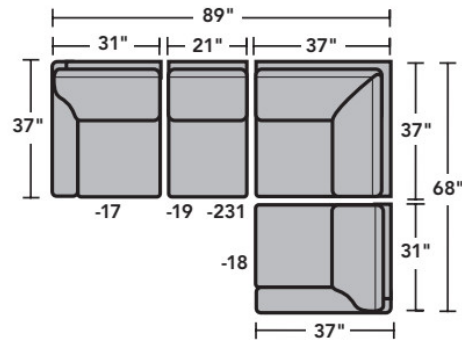

- Standard
- Optional

PRODUCT DIMENSIONS

	OVERALL			SEAT			Arm Height
	Height	Width	Depth	Height	Width	Depth	
LAF Chair -17	37"	31"	37"	21"	26"	20"	25"
RAF Chair -18	37"	31"	37"	21"	26"	20"	25"
Full Wedge -23	37"	36"	37"	21"	39"	20"	
Corner Chair -231	37"	37"	37"	21"	20"	20"	
LAF Chaise -25	37"	33"	63"	21"	25"	45"	25"
RAF Chaise -26	37"	33"	63"	21"	25"	45"	25"
LAF Loveseat -27	37"	52"	37"	21"	47"	20"	25"
RAF Loveseat -28	37"	52"	37"	21"	47"	20"	25"
Armless Loveseat -29	37"	43"	37"	21"	43"	20"	
LAF Corner Sofa -33	37"	87"	37"	21"	64"	37"	25"
RAF Corner Sofa -34	37"	87"	37"	21"	64"	20"	25"
LAF Sofa -37	37"	73"	37"	21"	68"	20"	25"
RAF Sofa -38	37"	73"	37"	21"	68"	20"	25"
RAF Angled Chaise -265	37"	61"	61"	21"	49"	35"	25"
LAF Angled Chaise -255	37"	61"	61"	21"	49"	35"	25"
Armless Chair -19	37"	21"	37"	21"	21"	20"	

-28
RAF Loveseat

-29
Armless Loveseat

-23
Full Wedge

-231
Corner Chair

-19
Armless Chair

-255
LAF Angled Chaise

-265
RAF Angled Chaise

-25
LAF Chaise

-26
RAF Chaise

-17
LAF Chair

-18
RAF Chair

Scale 1/4"=1'

Dimensions are in inches and are subject to variance.
© Flexsteel Industries, Inc. · Rev. 6/22
FLX-FR3979-CC-PP

FLEXSTEEL®

3979 Westside Sectional | Components & Configurations

Leather Furniture

Sample Configurations

Scale 1/4"=1'

Dimensions are in inches and are subject to variance.
© Flexsteel Industries, Inc. · Rev. 6/22
FLX-FR3979-CC-PP

FLEXSTEEL®