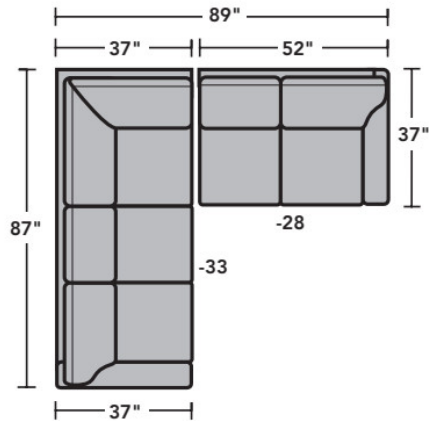

- Standard
- Optional

PRODUCT DIMENSIONS

	OVERALL			SEAT			Arm Height
	Height	Width	Depth	Height	Width	Depth	
LAF Chair -17	37"	31"	37"	21"	26"	20"	25"
RAF Chair -18	37"	31"	37"	21"	26"	20"	25"
Full Wedge -23	37"	36"	37"	21"	39"	20"	
Corner Chair -231	37"	37"	37"	21"	20"	20"	
LAF Chaise -25	37"	33"	63"	21"	25"	45"	25"
RAF Chaise -26	37"	33"	63"	21"	25"	45"	25"
LAF Loveseat -27	37"	52"	37"	21"	47"	20"	25"
RAF Loveseat -28	37"	52"	37"	21"	47"	20"	25"
Armless Loveseat -29	37"	43"	37"	21"	43"	20"	
LAF Corner Sofa -33	37"	87"	37"	21"	64"	37"	25"
RAF Corner Sofa -34	37"	87"	37"	21"	64"	20"	25"
LAF Sofa -37	37"	73"	37"	21"	68"	20"	25"
RAF Sofa -38	37"	73"	37"	21"	68"	20"	25"
RAF Angled Chaise -265	37"	61"	61"	21"	49"	35"	25"
LAF Angled Chaise -255	37"	61"	61"	21"	49"	35"	25"
Armless Chair -19	37"	21"	37"	21"	21"	20"	

-28
RAF Loveseat

-29
Armless Loveseat

-23
Full Wedge

-231
Corner Chair

-19
Armless Chair

-255
LAF Angled Chaise

-265
RAF Angled Chaise

-25
LAF Chaise

-26
RAF Chaise

-17
LAF Chair

-18
RAF Chair

Scale 1/4"=1'

Dimensions are in inches and are subject to variance.
© Flexsteel Industries, Inc. · Rev. 6/22
FLX-FR3979-CC-PP

FLEXSTEEL®

3979 Westside Sectional | Components & Configurations

Leather Furniture

Sample Configurations

Scale 1/4"=1'

Dimensions are in inches and are subject to variance.
© Flexsteel Industries, Inc. · Rev. 6/22
FLX-FR3979-CC-PP

FLEXSTEEL®