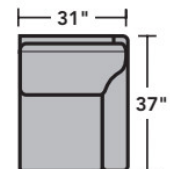

Leather Furniture

Components

LAF = Left-Arm-Facing
RAF = Right-Arm-Facing

-33
LAF Corner Sofa

-34
RAF Corner Sofa

-37
LAF Sofa

-38
RAF Sofa

-27
LAF Loveseat

-28
RAF Loveseat

-29
Armless Loveseat

-23
Full Wedge

-231
Corner Chair

-19
Armless Chair

-255
LAF Angled Chaise

-265
RAF Angled Chaise

-25
LAF Chaise

-26
RAF Chaise

-17
LAF Chair

-18
RAF Chair

Scale 1/4"=1'

Dimensions are in inches and are subject to variance.
© Flexsteel Industries, Inc. · Rev. 6/22
FLX-FR3979-CC-PP

FLEXSTEEL®

3979 Westside Sectional | Components & Configurations

Leather Furniture

Sample Configurations

Scale 1/4"=1'

Dimensions are in inches and are subject to variance.
© Flexsteel Industries, Inc. · Rev. 6/22
FLX-FR3979-CC-PP

FLEXSTEEL®