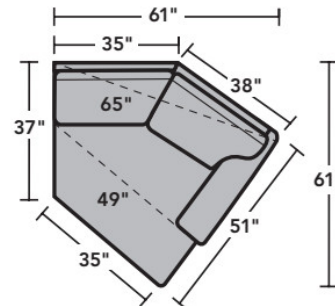

Leather Furniture

Components

LAF = Left-Arm-Facing
RAF = Right-Arm-Facing

-33
LAF Corner Sofa

-34
RAF Corner Sofa

-37
LAF Sofa

-38
RAF Sofa

-27
LAF Loveseat

-28
RAF Loveseat

-29
Armless Loveseat

-23
Full Wedge

-231
Corner Chair

-19
Armless Chair

-255
LAF Angled Chaise

-265
RAF Angled Chaise

-25
LAF Chaise

-26
RAF Chaise

-17
LAF Chair

-18
RAF Chair

Scale 1/4"=1'

Dimensions are in inches and are subject to variance.
© Flexsteel Industries, Inc. · Rev. 6/22
FLX-FR3979-CC-PP

FLEXSTEEL®

3979 Westside Sectional | Components & Configurations

Leather Furniture

Sample Configurations

Scale 1/4"=1'

Dimensions are in inches and are subject to variance.
© Flexsteel Industries, Inc. · Rev. 6/22
FLX-FR3979-CC-PP

FLEXSTEEL®