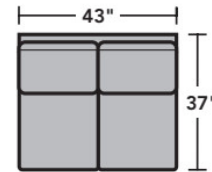

- Standard
- Optional

PRODUCT DIMENSIONS

	OVERALL			SEAT			Arm Height
	Height	Width	Depth	Height	Width	Depth	
LAF Chair -17	37"	31"	37"	21"	26"	20"	25"
RAF Chair -18	37"	31"	37"	21"	26"	20"	25"
Full Wedge -23	37"	36"	37"	21"	39"	20"	
Corner Chair -231	37"	37"	37"	21"	20"	20"	
LAF Chaise -25	37"	33"	63"	21"	25"	45"	25"
RAF Chaise -26	37"	33"	63"	21"	25"	45"	25"
LAF Loveseat -27	37"	52"	37"	21"	47"	20"	25"
RAF Loveseat -28	37"	52"	37"	21"	47"	20"	25"
Armless Loveseat -29	37"	43"	37"	21"	43"	20"	
LAF Corner Sofa -33	37"	87"	37"	21"	64"	37"	25"
RAF Corner Sofa -34	37"	87"	37"	21"	64"	20"	25"
LAF Sofa -37	37"	73"	37"	21"	68"	20"	25"
RAF Sofa -38	37"	73"	37"	21"	68"	20"	25"
RAF Angled Chaise -265	37"	61"	61"	21"	49"	35"	25"
LAF Angled Chaise -255	37"	61"	61"	21"	49"	35"	25"
Armless Chair -19	37"	21"	37"	21"	21"	20"	

Leather Furniture

Components

LAF = Left-Arm-Facing
RAF = Right-Arm-Facing

-33
LAF Corner Sofa

-34
RAF Corner Sofa

-37
LAF Sofa

-38
RAF Sofa

-27
LAF Loveseat

-28
RAF Loveseat

-29
Armless Loveseat

-23
Full Wedge

-231
Corner Chair

-19
Armless Chair

-255
LAF Angled Chaise

-265
RAF Angled Chaise

-25
LAF Chaise

Leather Furniture

Sample Configurations

Scale 1/4"=1'

Dimensions are in inches and are subject to variance.
© Flexsteel Industries, Inc. · Rev. 6/22
FLX-FR3979-CC-PP

FLEXSTEEL®