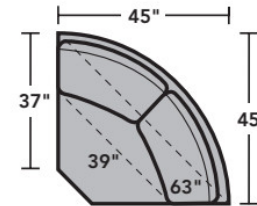

- Standard
- Optional

PRODUCT DIMENSIONS

	OVERALL			SEAT			Arm Height
	Height	Width	Depth	Height	Width	Depth	
LAF Chair -17	37"	31"	37"	21"	26"	20"	25"
RAF Chair -18	37"	31"	37"	21"	26"	20"	25"
Full Wedge -23	37"	36"	37"	21"	39"	20"	
Corner Chair -231	37"	37"	37"	21"	20"	20"	
LAF Chaise -25	37"	33"	63"	21"	25"	45"	25"
RAF Chaise -26	37"	33"	63"	21"	25"	45"	25"
LAF Loveseat -27	37"	52"	37"	21"	47"	20"	25"
RAF Loveseat -28	37"	52"	37"	21"	47"	20"	25"
Armless Loveseat -29	37"	43"	37"	21"	43"	20"	
LAF Corner Sofa -33	37"	87"	37"	21"	64"	37"	25"
RAF Corner Sofa -34	37"	87"	37"	21"	64"	20"	25"
LAF Sofa -37	37"	73"	37"	21"	68"	20"	25"
RAF Sofa -38	37"	73"	37"	21"	68"	20"	25"
RAF Angled Chaise -265	37"	61"	61"	21"	49"	35"	25"
LAF Angled Chaise -255	37"	61"	61"	21"	49"	35"	25"
Armless Chair -19	37"	21"	37"	21"	21"	20"	

Leather Furniture

Components

LAF = Left-Arm-Facing
RAF = Right-Arm-Facing

-33
LAF Corner Sofa

-34
RAF Corner Sofa

-37
LAF Sofa

-38
RAF Sofa

-27
LAF Loveseat

-28
RAF Loveseat

-29
Armless Loveseat

-23
Full Wedge

-231
Corner Chair

-19
Armless Chair

-255
LAF Angled Chaise

-265
RAF Angled Chaise

-25
LAF Chaise

Leather Furniture

Sample Configurations

Scale 1/4"=1'

Dimensions are in inches and are subject to variance.
© Flexsteel Industries, Inc. · Rev. 6/22
FLX-FR3979-CC-PP

FLEXSTEEL®