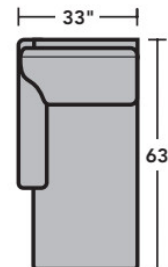

Leather Furniture

Components

LAF = Left-Arm-Facing
RAF = Right-Arm-Facing

-33
LAF Corner Sofa

-34
RAF Corner Sofa

-37
LAF Sofa

-38
RAF Sofa

-27
LAF Loveseat

-28
RAF Loveseat

-29
Armless Loveseat

-23
Full Wedge

-231
Corner Chair

-19
Armless Chair

-255
LAF Angled Chaise

-265
RAF Angled Chaise

-25
LAF Chaise

-26
RAF Chaise

-17
LAF Chair

-18
RAF Chair

Scale 1/4"=1'

Dimensions are in inches and are subject to variance.
© Flexsteel Industries, Inc. · Rev. 6/22
FLX-FR3979-CC-PP

FLEXSTEEL®

3979 Westside Sectional | Components & Configurations

Leather Furniture

Sample Configurations

Scale 1/4"=1'

Dimensions are in inches and are subject to variance.
© Flexsteel Industries, Inc. · Rev. 6/22
FLX-FR3979-CC-PP

FLEXSTEEL®