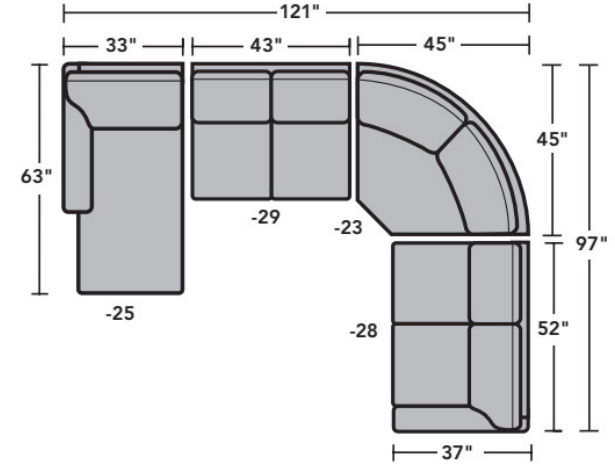

- Standard
- Optional

PRODUCT DIMENSIONS

	OVERALL			SEAT			Arm Height
	Height	Width	Depth	Height	Width	Depth	
LAF Chair -17	37"	31"	37"	21"	26"	20"	25"
RAF Chair -18	37"	31"	37"	21"	26"	20"	25"
Full Wedge -23	37"	36"	37"	21"	39"	20"	
Corner Chair -231	37"	37"	37"	21"	20"	20"	
LAF Chaise -25	37"	33"	63"	21"	25"	45"	25"
RAF Chaise -26	37"	33"	63"	21"	25"	45"	25"
LAF Loveseat -27	37"	52"	37"	21"	47"	20"	25"
RAF Loveseat -28	37"	52"	37"	21"	47"	20"	25"
Armless Loveseat -29	37"	43"	37"	21"	43"	20"	
LAF Corner Sofa -33	37"	87"	37"	21"	64"	37"	25"
RAF Corner Sofa -34	37"	87"	37"	21"	64"	20"	25"
LAF Sofa -37	37"	73"	37"	21"	68"	20"	25"
RAF Sofa -38	37"	73"	37"	21"	68"	20"	25"
RAF Angled Chaise -265	37"	61"	61"	21"	49"	35"	25"
LAF Angled Chaise -255	37"	61"	61"	21"	49"	35"	25"
Armless Chair -19	37"	21"	37"	21"	21"	20"	

-28
RAF Loveseat

-29
Armless Loveseat

-23
Full Wedge

-231
Corner Chair

-19
Armless Chair

-255
LAF Angled Chaise

-265
RAF Angled Chaise

-25
LAF Chaise

-26
RAF Chaise

-17
LAF Chair

-18
RAF Chair

Scale 1/4"=1'

Dimensions are in inches and are subject to variance.
© Flexsteel Industries, Inc. · Rev. 6/22
FLX-FR3979-CC-PP

FLEXSTEEL®

3979 Westside Sectional | Components & Configurations

Leather Furniture

Sample Configurations

Scale 1/4"=1'

Dimensions are in inches and are subject to variance.
© Flexsteel Industries, Inc. · Rev. 6/22
FLX-FR3979-CC-PP

FLEXSTEEL®