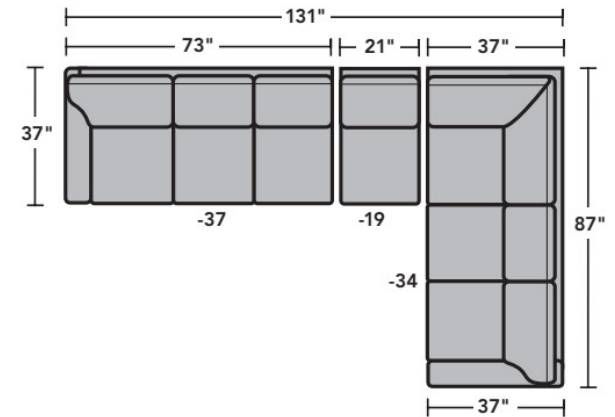

- Standard
- Optional

PRODUCT DIMENSIONS

	OVERALL			SEAT			Arm Height
	Height	Width	Depth	Height	Width	Depth	
LAF Chair -17	37"	31"	37"	21"	26"	20"	25"
RAF Chair -18	37"	31"	37"	21"	26"	20"	25"
Full Wedge -23	37"	36"	37"	21"	39"	20"	
Corner Chair -231	37"	37"	37"	21"	20"	20"	
LAF Chaise -25	37"	33"	63"	21"	25"	45"	25"
RAF Chaise -26	37"	33"	63"	21"	25"	45"	25"
LAF Loveseat -27	37"	52"	37"	21"	47"	20"	25"
RAF Loveseat -28	37"	52"	37"	21"	47"	20"	25"
Armless Loveseat -29	37"	43"	37"	21"	43"	20"	
LAF Corner Sofa -33	37"	87"	37"	21"	64"	37"	25"
RAF Corner Sofa -34	37"	87"	37"	21"	64"	20"	25"
LAF Sofa -37	37"	73"	37"	21"	68"	20"	25"
RAF Sofa -38	37"	73"	37"	21"	68"	20"	25"
RAF Angled Chaise -265	37"	61"	61"	21"	49"	35"	25"
LAF Angled Chaise -255	37"	61"	61"	21"	49"	35"	25"
Armless Chair -19	37"	21"	37"	21"	21"	20"	

-28
RAF Loveseat

-29
Armless Loveseat

-23
Full Wedge

-231
Corner Chair

-19
Armless Chair

-255
LAF Angled Chaise

-265
RAF Angled Chaise

-25
LAF Chaise

-26
RAF Chaise

-17
LAF Chair

-18
RAF Chair

Scale 1/4"=1'

Dimensions are in inches and are subject to variance.
© Flexsteel Industries, Inc. · Rev. 6/22
FLX-FR3979-CC-PP

FLEXSTEEL®

3979 Westside Sectional | Components & Configurations

Leather Furniture

Sample Configurations

Scale 1/4"=1'

Dimensions are in inches and are subject to variance.
© Flexsteel Industries, Inc. · Rev. 6/22
FLX-FR3979-CC-PP

FLEXSTEEL®