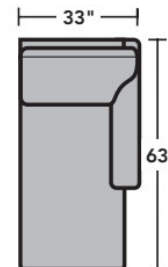

Leather Furniture

Components

LAF = Left-Arm-Facing
RAF = Right-Arm-Facing

-33
LAF Corner Sofa

-34
RAF Corner Sofa

-37
LAF Sofa

-38
RAF Sofa

-27
LAF Loveseat

-28
RAF Loveseat

-29
Armless Loveseat

-23
Full Wedge

-231
Corner Chair

-19
Armless Chair

-255
LAF Angled Chaise

-265
RAF Angled Chaise

-25
LAF Chaise

-26
RAF Chaise

-17
LAF Chair

-18
RAF Chair

Scale 1/4"=1'

Dimensions are in inches and are subject to variance.
© Flexsteel Industries, Inc. · Rev. 6/22
FLX-FR3979-CC-PP

FLEXSTEEL®

3979 Westside Sectional | Components & Configurations

Leather Furniture

Sample Configurations

Scale 1/4"=1'

Dimensions are in inches and are subject to variance.
© Flexsteel Industries, Inc. · Rev. 6/22
FLX-FR3979-CC-PP

FLEXSTEEL®