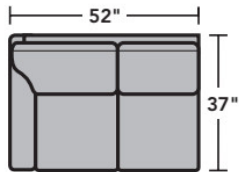

- Standard
- Optional

PRODUCT DIMENSIONS

	OVERALL			SEAT			Arm Height
	Height	Width	Depth	Height	Width	Depth	
LAF Chair -17	37"	31"	37"	21"	26"	20"	25"
RAF Chair -18	37"	31"	37"	21"	26"	20"	25"
Full Wedge -23	37"	36"	37"	21"	39"	20"	
Corner Chair -231	37"	37"	37"	21"	20"	20"	
LAF Chaise -25	37"	33"	63"	21"	25"	45"	25"
RAF Chaise -26	37"	33"	63"	21"	25"	45"	25"
LAF Loveseat -27	37"	52"	37"	21"	47"	20"	25"
RAF Loveseat -28	37"	52"	37"	21"	47"	20"	25"
Armless Loveseat -29	37"	43"	37"	21"	43"	20"	
LAF Corner Sofa -33	37"	87"	37"	21"	64"	37"	25"
RAF Corner Sofa -34	37"	87"	37"	21"	64"	20"	25"
LAF Sofa -37	37"	73"	37"	21"	68"	20"	25"
RAF Sofa -38	37"	73"	37"	21"	68"	20"	25"
RAF Angled Chaise -265	37"	61"	61"	21"	49"	35"	25"
LAF Angled Chaise -255	37"	61"	61"	21"	49"	35"	25"
Armless Chair -19	37"	21"	37"	21"	21"	20"	

Leather Furniture

Components

LAF = Left-Arm-Facing
RAF = Right-Arm-Facing

-33
LAF Corner Sofa

-34
RAF Corner Sofa

-37
LAF Sofa

-38
RAF Sofa

-27
LAF Loveseat

-28
RAF Loveseat

-29
Armless Loveseat

-23
Full Wedge

-231
Corner Chair

-19
Armless Chair

-255
LAF Angled Chaise

-265
RAF Angled Chaise

-25
LAF Chaise

Leather Furniture

Sample Configurations

Scale 1/4"=1'

Dimensions are in inches and are subject to variance.
© Flexsteel Industries, Inc. · Rev. 6/22
FLX-FR3979-CC-PP

FLEXSTEEL®