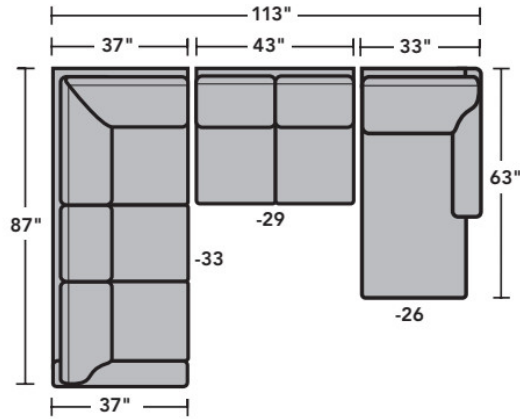

- Standard
- Optional

PRODUCT DIMENSIONS

	OVERALL			SEAT			Arm Height
	Height	Width	Depth	Height	Width	Depth	
LAF Chair -17	37"	31"	37"	21"	26"	20"	25"
RAF Chair -18	37"	31"	37"	21"	26"	20"	25"
Full Wedge -23	37"	36"	37"	21"	39"	20"	
Corner Chair -231	37"	37"	37"	21"	20"	20"	
LAF Chaise -25	37"	33"	63"	21"	25"	45"	25"
RAF Chaise -26	37"	33"	63"	21"	25"	45"	25"
LAF Loveseat -27	37"	52"	37"	21"	47"	20"	25"
RAF Loveseat -28	37"	52"	37"	21"	47"	20"	25"
Armless Loveseat -29	37"	43"	37"	21"	43"	20"	
LAF Corner Sofa -33	37"	87"	37"	21"	64"	37"	25"
RAF Corner Sofa -34	37"	87"	37"	21"	64"	20"	25"
LAF Sofa -37	37"	73"	37"	21"	68"	20"	25"
RAF Sofa -38	37"	73"	37"	21"	68"	20"	25"
RAF Angled Chaise -265	37"	61"	61"	21"	49"	35"	25"
LAF Angled Chaise -255	37"	61"	61"	21"	49"	35"	25"
Armless Chair -19	37"	21"	37"	21"	21"	20"	

-28
RAF Loveseat

-29
Armless Loveseat

-23
Full Wedge

-231
Corner Chair

-19
Armless Chair

-255
LAF Angled Chaise

-265
RAF Angled Chaise

-25
LAF Chaise

-26
RAF Chaise

-17
LAF Chair

-18
RAF Chair

Scale 1/4"=1'

Dimensions are in inches and are subject to variance.
© Flexsteel Industries, Inc. · Rev. 6/22
FLX-FR3979-CC-PP

FLEXSTEEL®

3979 Westside Sectional | Components & Configurations

Leather Furniture

Sample Configurations

Scale 1/4"=1'

Dimensions are in inches and are subject to variance.
© Flexsteel Industries, Inc. · Rev. 6/22
FLX-FR3979-CC-PP

FLEXSTEEL®