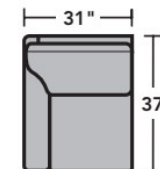

Leather Furniture

Components

LAF = Left-Arm-Facing
RAF = Right-Arm-Facing

-33
LAF Corner Sofa

-34
RAF Corner Sofa

-37
LAF Sofa

-38
RAF Sofa

-27
LAF Loveseat

-28
RAF Loveseat

-29
Armless Loveseat

-23
Full Wedge

-231
Corner Chair

-19
Armless Chair

-255
LAF Angled Chaise

-265
RAF Angled Chaise

-25
LAF Chaise

-26
RAF Chaise

-17
LAF Chair

-18
RAF Chair

Scale 1/4"=1'

Dimensions are in inches and are subject to variance.
© Flexsteel Industries, Inc. · Rev. 6/22
FLX-FR3979-CC-PP

FLEXSTEEL®

3979 Westside Sectional | Components & Configurations

Leather Furniture

Sample Configurations

Scale 1/4"=1'

Dimensions are in inches and are subject to variance.
© Flexsteel Industries, Inc. · Rev. 6/22
FLX-FR3979-CC-PP

FLEXSTEEL®