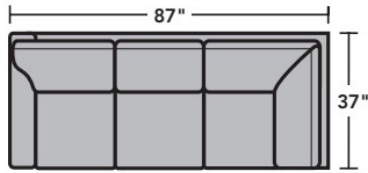

- Standard
- Optional

PRODUCT DIMENSIONS

	OVERALL			SEAT			Arm Height
	Height	Width	Depth	Height	Width	Depth	
LAF Chair -17	37"	31"	37"	21"	26"	20"	25"
RAF Chair -18	37"	31"	37"	21"	26"	20"	25"
Full Wedge -23	37"	36"	37"	21"	39"	20"	
Corner Chair -231	37"	37"	37"	21"	20"	20"	
LAF Chaise -25	37"	33"	63"	21"	25"	45"	25"
RAF Chaise -26	37"	33"	63"	21"	25"	45"	25"
LAF Loveseat -27	37"	52"	37"	21"	47"	20"	25"
RAF Loveseat -28	37"	52"	37"	21"	47"	20"	25"
Armless Loveseat -29	37"	43"	37"	21"	43"	20"	
LAF Corner Sofa -33	37"	87"	37"	21"	64"	37"	25"
RAF Corner Sofa -34	37"	87"	37"	21"	64"	20"	25"
LAF Sofa -37	37"	73"	37"	21"	68"	20"	25"
RAF Sofa -38	37"	73"	37"	21"	68"	20"	25"
RAF Angled Chaise -265	37"	61"	61"	21"	49"	35"	25"
LAF Angled Chaise -255	37"	61"	61"	21"	49"	35"	25"
Armless Chair -19	37"	21"	37"	21"	21"	20"	

Connecting Clips

A connecting clip is attached to one sectional piece to allow the frame of a second piece to slide neatly down into the clip to secure the two pieces together.

3979 Westside Sectional | Components & Configurations

Leather Furniture

Components

LAF = Left-Arm-Facing
RAF = Right-Arm-Facing

-33
LAF Corner Sofa

-34
RAF Corner Sofa

-37
LAF Sofa

-38
RAF Sofa

-27
LAF Loveseat

Leather Furniture

Sample Configurations

Scale 1/4"=1'

Dimensions are in inches and are subject to variance.
© Flexsteel Industries, Inc. · Rev. 6/22
FLX-FR3979-CC-PP

FLEXSTEEL®