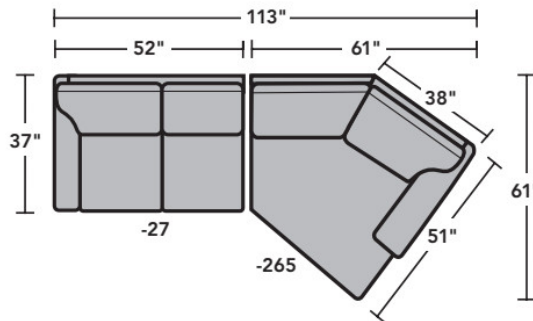

- Standard
- Optional

PRODUCT DIMENSIONS

	OVERALL			SEAT			Arm Height
	Height	Width	Depth	Height	Width	Depth	
LAF Chair -17	37"	31"	37"	21"	26"	20"	25"
RAF Chair -18	37"	31"	37"	21"	26"	20"	25"
Full Wedge -23	37"	36"	37"	21"	39"	20"	
Corner Chair -231	37"	37"	37"	21"	20"	20"	
LAF Chaise -25	37"	33"	63"	21"	25"	45"	25"
RAF Chaise -26	37"	33"	63"	21"	25"	45"	25"
LAF Loveseat -27	37"	52"	37"	21"	47"	20"	25"
RAF Loveseat -28	37"	52"	37"	21"	47"	20"	25"
Armless Loveseat -29	37"	43"	37"	21"	43"	20"	
LAF Corner Sofa -33	37"	87"	37"	21"	64"	37"	25"
RAF Corner Sofa -34	37"	87"	37"	21"	64"	20"	25"
LAF Sofa -37	37"	73"	37"	21"	68"	20"	25"
RAF Sofa -38	37"	73"	37"	21"	68"	20"	25"
RAF Angled Chaise -265	37"	61"	61"	21"	49"	35"	25"
LAF Angled Chaise -255	37"	61"	61"	21"	49"	35"	25"
Armless Chair -19	37"	21"	37"	21"	21"	20"	

-28
RAF Loveseat

-29
Armless Loveseat

-23
Full Wedge

-231
Corner Chair

-19
Armless Chair

-255
LAF Angled Chaise

-265
RAF Angled Chaise

-25
LAF Chaise

-26
RAF Chaise

-17
LAF Chair

-18
RAF Chair

Scale 1/4"=1'

Dimensions are in inches and are subject to variance.
© Flexsteel Industries, Inc. · Rev. 6/22
FLX-FR3979-CC-PP

FLEXSTEEL®

3979 Westside Sectional | Components & Configurations

Leather Furniture

Sample Configurations

Scale 1/4"=1'

Dimensions are in inches and are subject to variance.
© Flexsteel Industries, Inc. · Rev. 6/22
FLX-FR3979-CC-PP

FLEXSTEEL®