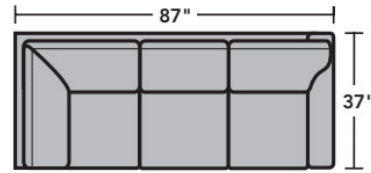

- Standard
- Optional

PRODUCT DIMENSIONS

	OVERALL			SEAT			Arm Height
	Height	Width	Depth	Height	Width	Depth	
LAF Chair -17	37"	31"	37"	21"	26"	20"	25"
RAF Chair -18	37"	31"	37"	21"	26"	20"	25"
Full Wedge -23	37"	36"	37"	21"	39"	20"	
Corner Chair -231	37"	37"	37"	21"	20"	20"	
LAF Chaise -25	37"	33"	63"	21"	25"	45"	25"
RAF Chaise -26	37"	33"	63"	21"	25"	45"	25"
LAF Loveseat -27	37"	52"	37"	21"	47"	20"	25"
RAF Loveseat -28	37"	52"	37"	21"	47"	20"	25"
Armless Loveseat -29	37"	43"	37"	21"	43"	20"	
LAF Corner Sofa -33	37"	87"	37"	21"	64"	37"	25"
RAF Corner Sofa -34	37"	87"	37"	21"	64"	20"	25"
LAF Sofa -37	37"	73"	37"	21"	68"	20"	25"
RAF Sofa -38	37"	73"	37"	21"	68"	20"	25"
RAF Angled Chaise -265	37"	61"	61"	21"	49"	35"	25"
LAF Angled Chaise -255	37"	61"	61"	21"	49"	35"	25"
Armless Chair -19	37"	21"	37"	21"	21"	20"	

Connecting Clips

A connecting clip is attached to one sectional piece to allow the frame of a second piece to slide neatly down into the clip to secure the two pieces together.

3979 Westside Sectional | Components & Configurations

Leather Furniture

Components

LAF = Left-Arm-Facing
RAF = Right-Arm-Facing

-33
LAF Corner Sofa

-34
RAF Corner Sofa

-37
LAF Sofa

-38
RAF Sofa

-27
LAF Loveseat

Leather Furniture

Sample Configurations

Scale 1/4"=1'

Dimensions are in inches and are subject to variance.
© Flexsteel Industries, Inc. · Rev. 6/22
FLX-FR3979-CC-PP

FLEXSTEEL®