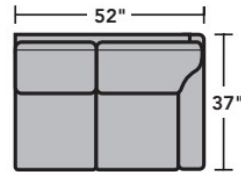

- Standard
- Optional

PRODUCT DIMENSIONS

	OVERALL			SEAT			Arm Height
	Height	Width	Depth	Height	Width	Depth	
LAF Chair -17	37"	31"	37"	21"	26"	20"	25"
RAF Chair -18	37"	31"	37"	21"	26"	20"	25"
Full Wedge -23	37"	36"	37"	21"	39"	20"	
Corner Chair -231	37"	37"	37"	21"	20"	20"	
LAF Chaise -25	37"	33"	63"	21"	25"	45"	25"
RAF Chaise -26	37"	33"	63"	21"	25"	45"	25"
LAF Loveseat -27	37"	52"	37"	21"	47"	20"	25"
RAF Loveseat -28	37"	52"	37"	21"	47"	20"	25"
Armless Loveseat -29	37"	43"	37"	21"	43"	20"	
LAF Corner Sofa -33	37"	87"	37"	21"	64"	37"	25"
RAF Corner Sofa -34	37"	87"	37"	21"	64"	20"	25"
LAF Sofa -37	37"	73"	37"	21"	68"	20"	25"
RAF Sofa -38	37"	73"	37"	21"	68"	20"	25"
RAF Angled Chaise -265	37"	61"	61"	21"	49"	35"	25"
LAF Angled Chaise -255	37"	61"	61"	21"	49"	35"	25"
Armless Chair -19	37"	21"	37"	21"	21"	20"	

Leather Furniture

Components

LAF = Left-Arm-Facing
RAF = Right-Arm-Facing

-33
LAF Corner Sofa

-34
RAF Corner Sofa

-37
LAF Sofa

-38
RAF Sofa

-27
LAF Loveseat

-28
RAF Loveseat

-29
Armless Loveseat

-23
Full Wedge

-231
Corner Chair

-19
Armless Chair

-255
LAF Angled Chaise

-265
RAF Angled Chaise

-25
LAF Chaise

Leather Furniture

Sample Configurations

Scale 1/4"=1'

Dimensions are in inches and are subject to variance.
© Flexsteel Industries, Inc. · Rev. 6/22
FLX-FR3979-CC-PP

FLEXSTEEL®