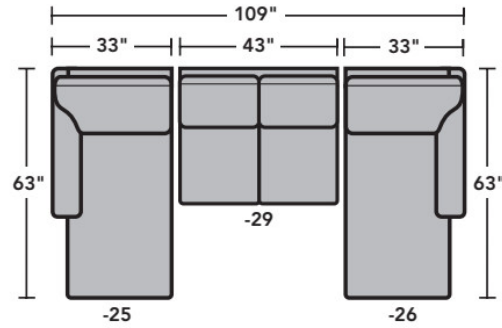

- Standard
- Optional

PRODUCT DIMENSIONS

	OVERALL			SEAT			Arm Height
	Height	Width	Depth	Height	Width	Depth	
LAF Chair -17	37"	31"	37"	21"	26"	20"	25"
RAF Chair -18	37"	31"	37"	21"	26"	20"	25"
Full Wedge -23	37"	36"	37"	21"	39"	20"	
Corner Chair -231	37"	37"	37"	21"	20"	20"	
LAF Chaise -25	37"	33"	63"	21"	25"	45"	25"
RAF Chaise -26	37"	33"	63"	21"	25"	45"	25"
LAF Loveseat -27	37"	52"	37"	21"	47"	20"	25"
RAF Loveseat -28	37"	52"	37"	21"	47"	20"	25"
Armless Loveseat -29	37"	43"	37"	21"	43"	20"	
LAF Corner Sofa -33	37"	87"	37"	21"	64"	37"	25"
RAF Corner Sofa -34	37"	87"	37"	21"	64"	20"	25"
LAF Sofa -37	37"	73"	37"	21"	68"	20"	25"
RAF Sofa -38	37"	73"	37"	21"	68"	20"	25"
RAF Angled Chaise -265	37"	61"	61"	21"	49"	35"	25"
LAF Angled Chaise -255	37"	61"	61"	21"	49"	35"	25"
Armless Chair -19	37"	21"	37"	21"	21"	20"	

-28
RAF Loveseat

-29
Armless Loveseat

-23
Full Wedge

-231
Corner Chair

-19
Armless Chair

-255
LAF Angled Chaise

-265
RAF Angled Chaise

-25
LAF Chaise

-26
RAF Chaise

-17
LAF Chair

-18
RAF Chair

Scale 1/4"=1'

Dimensions are in inches and are subject to variance.
© Flexsteel Industries, Inc. · Rev. 6/22
FLX-FR3979-CC-PP

FLEXSTEEL®

3979 Westside Sectional | Components & Configurations

Leather Furniture

Sample Configurations

Scale 1/4"=1'

Dimensions are in inches and are subject to variance.
© Flexsteel Industries, Inc. · Rev. 6/22
FLX-FR3979-CC-PP

FLEXSTEEL®