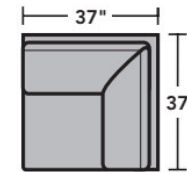

- Standard
- Optional

PRODUCT DIMENSIONS

	OVERALL			SEAT			Arm Height
	Height	Width	Depth	Height	Width	Depth	
LAF Chair -17	37"	31"	37"	21"	26"	20"	25"
RAF Chair -18	37"	31"	37"	21"	26"	20"	25"
Full Wedge -23	37"	36"	37"	21"	39"	20"	
Corner Chair -231	37"	37"	37"	21"	20"	20"	
LAF Chaise -25	37"	33"	63"	21"	25"	45"	25"
RAF Chaise -26	37"	33"	63"	21"	25"	45"	25"
LAF Loveseat -27	37"	52"	37"	21"	47"	20"	25"
RAF Loveseat -28	37"	52"	37"	21"	47"	20"	25"
Armless Loveseat -29	37"	43"	37"	21"	43"	20"	
LAF Corner Sofa -33	37"	87"	37"	21"	64"	37"	25"
RAF Corner Sofa -34	37"	87"	37"	21"	64"	20"	25"
LAF Sofa -37	37"	73"	37"	21"	68"	20"	25"
RAF Sofa -38	37"	73"	37"	21"	68"	20"	25"
RAF Angled Chaise -265	37"	61"	61"	21"	49"	35"	25"
LAF Angled Chaise -255	37"	61"	61"	21"	49"	35"	25"
Armless Chair -19	37"	21"	37"	21"	21"	20"	

Leather Furniture

Components

LAF = Left-Arm-Facing
RAF = Right-Arm-Facing

-33
LAF Corner Sofa

-34
RAF Corner Sofa

-37
LAF Sofa

-38
RAF Sofa

-27
LAF Loveseat

-28
RAF Loveseat

-29
Armless Loveseat

-23
Full Wedge

-231
Corner Chair

-19
Armless Chair

-255
LAF Angled Chaise

-265
RAF Angled Chaise

-25
LAF Chaise

Leather Furniture

Sample Configurations

Scale 1/4"=1'

Dimensions are in inches and are subject to variance.
© Flexsteel Industries, Inc. · Rev. 6/22
FLX-FR3979-CC-PP

FLEXSTEEL®