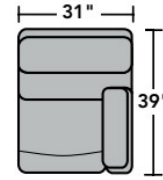

- Flexsteel Spring Unit
- DualFlex
- Sinuous Wire
- Back Construction Attached
- Seat Construction Attached
- Seat Cushion(s) High-Density (HC)

- Standard
- Optional

PRODUCT DIMENSIONS

	OVERALL			SEAT			Arm Height	Open Depth	Wall Clearance
	Height	Width	Depth	Height	Width	Depth			
Straight Console -72	42"	10"	39"	24"	9"	3"			
Armless Power Recliner with Power Headrest -59H	42"	26"	39"	20"	26"	21"		67"	5"
RAF Power Recliner with Power Headrest -58H	42"	31"	39"	20"	24"	21"	24"	68"	5"
LAF Power Recliner with Power Headrest -57H	42"	31"	39"	20"	24"	21"	24"	68"	5"
Armless Chair -19	42"	27"	39"	20"	27"	21"			
Full Wedge -23	42"	64"	39"	20"	41"	21"			

3904 Rio | Components & Configurations

Sectionals

Components

LAF = Left-Arm-Facing
 RAF = Right-Arm-Facing

-23
Full Wedge

-19
Armless Chair

-57
LAF Recliner
-57M
LAF Power Recliner
-57H
LAF Power Recliner
with Power Headrest

-58
RAF Recliner
-58M
RAF Power Recliner
-58H
RAF Power Recliner
with Power Headrest

-59
Armless Recliner
-59M
Armless Power Recliner
-59H
Armless Power Recliner
with Power Headrest

-72
Straight Console

Sample Configurations

Scale 1/4"=1'

Dimensions are in inches and are subject to variance.
 © Flexsteel Industries, Inc. 7/22
 FLX-CP-FR-CC-3904

FLEXSTEEL®