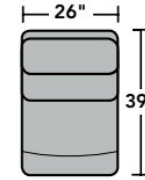

- Flexsteel Spring Unit
- DualFlex
- Sinuous Wire
- Back Construction Attached
- Seat Construction Attached
- Seat Cushion(s) High-Density (HC)

- Standard
- Optional

PRODUCT DIMENSIONS

	OVERALL			SEAT			Arm Height	Open Depth	Wall Clearance
	Height	Width	Depth	Height	Width	Depth			
Straight Console -72	42"	10"	39"	24"	9"	3"			
Armless Power Recliner with Power Headrest -59H	42"	26"	39"	20"	26"	21"		67"	5"
RAF Power Recliner with Power Headrest -58H	42"	31"	39"	20"	24"	21"	24"	68"	5"
LAF Power Recliner with Power Headrest -57H	42"	31"	39"	20"	24"	21"	24"	68"	5"
Armless Chair -19	42"	27"	39"	20"	27"	21"			
Full Wedge -23	42"	64"	39"	20"	41"	21"			

3904 Rio | Components & Configurations

Sectionals

Components

LAF = Left-Arm-Facing
 RAF = Right-Arm-Facing

-23
Full Wedge

-19
Armless Chair

-57
LAF Recliner
-57M
LAF Power Recliner
-57H
LAF Power Recliner
with Power Headrest

-58
RAF Recliner
-58M
RAF Power Recliner
-58H
RAF Power Recliner
with Power Headrest

-59
Armless Recliner
-59M
Armless Power Recliner
-59H
Armless Power Recliner
with Power Headrest

-72
Straight Console

Sample Configurations

Scale 1/4"=1'

Dimensions are in inches and are subject to variance.
 © Flexsteel Industries, Inc. 7/22
 FLX-CP-FR-CC-3904

FLEXSTEEL®