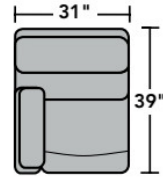

- Flexsteel Spring Unit
- DualFlex
- Sinuous Wire
- Back Construction Attached
- Seat Construction Attached
- Seat Cushion(s) High-Density (HC)

- Standard
- Optional

PRODUCT DIMENSIONS

	OVERALL			SEAT			Arm Height	Open Depth	Wall Clearance
	Height	Width	Depth	Height	Width	Depth			
Straight Console -72	42"	10"	39"	24"	9"	3"			
Armless Power Recliner with Power Headrest -59H	42"	26"	39"	20"	26"	21"		67"	5"
RAF Power Recliner with Power Headrest -58H	42"	31"	39"	20"	24"	21"	24"	68"	5"
LAF Power Recliner with Power Headrest -57H	42"	31"	39"	20"	24"	21"	24"	68"	5"
Armless Chair -19	42"	27"	39"	20"	27"	21"			
Full Wedge -23	42"	64"	39"	20"	41"	21"			

3904 Rio | Components & Configurations

Sectionals

Components

LAF = Left-Arm-Facing
 RAF = Right-Arm-Facing

-23
Full Wedge

-19
Armless Chair

-57
LAF Recliner
-57M
LAF Power Recliner
-57H
LAF Power Recliner
with Power Headrest

-58
RAF Recliner
-58M
RAF Power Recliner
-58H
RAF Power Recliner
with Power Headrest

-59
Armless Recliner
-59M
Armless Power Recliner
-59H
Armless Power Recliner
with Power Headrest

-72
Straight Console

Sample Configurations

Scale 1/4"=1'

Dimensions are in inches and are subject to variance.
 © Flexsteel Industries, Inc. 7/22
 FLX-CP-FR-CC-3904

FLEXSTEEL®