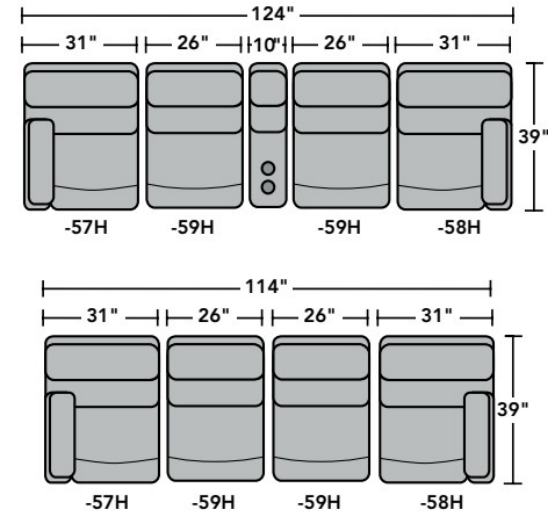

- Flexsteel Spring Unit
- DualFlex
- Sinuous Wire
- Back Construction Attached
- Seat Construction Attached
- Seat Cushion(s) High-Density (HC)

- Standard
- Optional

PRODUCT DIMENSIONS

	OVERALL			SEAT			Arm Height	Open Depth	Wall Clearance
	Height	Width	Depth	Height	Width	Depth			
Straight Console -72	42"	10"	39"	24"	9"	3"			
Armless Power Recliner with Power Headrest -59H	42"	26"	39"	20"	26"	21"		67"	5"
RAF Power Recliner with Power Headrest -58H	42"	31"	39"	20"	24"	21"	24"	68"	5"
LAF Power Recliner with Power Headrest -57H	42"	31"	39"	20"	24"	21"	24"	68"	5"
Armless Chair -19	42"	27"	39"	20"	27"	21"			
Full Wedge -23	42"	64"	39"	20"	41"	21"			

3904 Rio | Components & Configurations

Sectionals

Components

LAF = Left-Arm-Facing
 RAF = Right-Arm-Facing

-23
Full Wedge

-19
Armless Chair

-57
LAF Recliner
-57M
LAF Power Recliner
-57H
LAF Power Recliner
with Power Headrest

-58
RAF Recliner
-58M
RAF Power Recliner
-58H
RAF Power Recliner
with Power Headrest

-59
Armless Recliner
-59M
Armless Power Recliner
-59H
Armless Power Recliner
with Power Headrest

-72
Straight Console

Sample Configurations

Scale 1/4"=1'

Dimensions are in inches and are subject to variance.
 © Flexsteel Industries, Inc. 7/22
 FLX-CP-FR-CC-3904

FLEXSTEEL®