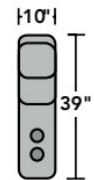

- Flexsteel Spring Unit
- DualFlex
- Sinuous Wire
- Back Construction Attached
- Seat Construction Attached
- Seat Cushion(s) High-Density (HC)

- Standard
- Optional

PRODUCT DIMENSIONS

	OVERALL			SEAT			Arm Height	Open Depth	Wall Clearance
	Height	Width	Depth	Height	Width	Depth			
Straight Console -72	42"	10"	39"	24"	9"	3"			
Armless Power Recliner with Power Headrest -59H	42"	26"	39"	20"	26"	21"		67"	5"
RAF Power Recliner with Power Headrest -58H	42"	31"	39"	20"	24"	21"	24"	68"	5"
LAF Power Recliner with Power Headrest -57H	42"	31"	39"	20"	24"	21"	24"	68"	5"
Armless Chair -19	42"	27"	39"	20"	27"	21"			
Full Wedge -23	42"	64"	39"	20"	41"	21"			

3904 Rio | Components & Configurations

Sectionals

Components

LAF = Left-Arm-Facing
 RAF = Right-Arm-Facing

-23
Full Wedge

-19
Armless Chair

-57
LAF Recliner
-57M
LAF Power Recliner
-57H
LAF Power Recliner
with Power Headrest

-58
RAF Recliner
-58M
RAF Power Recliner
-58H
RAF Power Recliner
with Power Headrest

-59
Armless Recliner
-59M
Armless Power Recliner
-59H
Armless Power Recliner
with Power Headrest

-72
Straight Console

Sample Configurations

Scale 1/4"=1'

Dimensions are in inches and are subject to variance.
 © Flexsteel Industries, Inc. 7/22
 FLX-CP-FR-CC-3904

FLEXSTEEL®