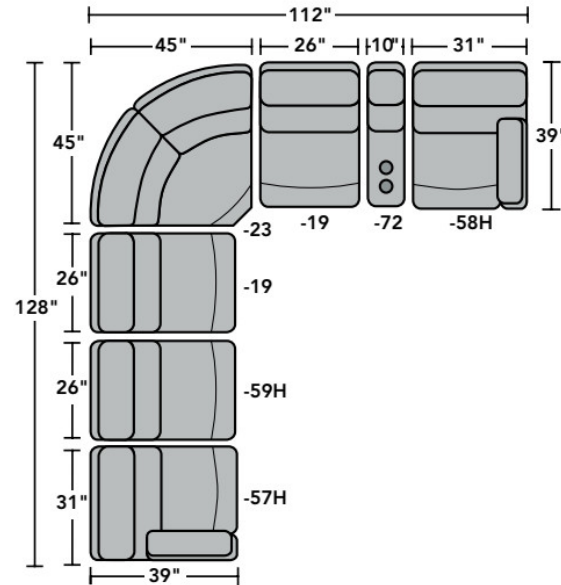

- Flexsteel Spring Unit
- DualFlex
- Sinuous Wire
- Back Construction Attached
- Seat Construction Attached
- Seat Cushion(s) High-Density (HC)

- Standard
- Optional

PRODUCT DIMENSIONS

	OVERALL			SEAT			Arm Height	Open Depth	Wall Clearance
	Height	Width	Depth	Height	Width	Depth			
Straight Console -72	42"	10"	39"	24"	9"	3"			
Armless Power Recliner with Power Headrest -59H	42"	26"	39"	20"	26"	21"		67"	5"
RAF Power Recliner with Power Headrest -58H	42"	31"	39"	20"	24"	21"	24"	68"	5"
LAF Power Recliner with Power Headrest -57H	42"	31"	39"	20"	24"	21"	24"	68"	5"
Armless Chair -19	42"	27"	39"	20"	27"	21"			
Full Wedge -23	42"	64"	39"	20"	41"	21"			

3904 Rio | Components & Configurations

Sectionals

Components

LAF = Left-Arm-Facing
 RAF = Right-Arm-Facing

-23
Full Wedge

-19
Armless Chair

-57
LAF Recliner
-57M
LAF Power Recliner
-57H
LAF Power Recliner
with Power Headrest

-58
RAF Recliner
-58M
RAF Power Recliner
-58H
RAF Power Recliner
with Power Headrest

-59
Armless Recliner
-59M
Armless Power Recliner
-59H
Armless Power Recliner
with Power Headrest

-72
Straight Console

Sample Configurations

Scale 1/4"=1'

Dimensions are in inches and are subject to variance.
 © Flexsteel Industries, Inc. 7/22
 FLX-CP-FR-CC-3904

FLEXSTEEL®