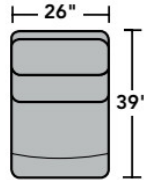

- Flexsteel Spring Unit
- DualFlex
- Sinuous Wire
- Back Construction Attached
- Seat Construction Attached
- Seat Cushion(s) High-Density (HC)

- Standard
- Optional

PRODUCT DIMENSIONS

	OVERALL			SEAT			Arm Height	Open Depth	Wall Clearance
	Height	Width	Depth	Height	Width	Depth			
Straight Console -72	42"	10"	39"	24"	9"	3"			
Armless Power Recliner with Power Headrest -59H	42"	26"	39"	20"	26"	21"		67"	5"
RAF Power Recliner with Power Headrest -58H	42"	31"	39"	20"	24"	21"	24"	68"	5"
LAF Power Recliner with Power Headrest -57H	42"	31"	39"	20"	24"	21"	24"	68"	5"
Armless Chair -19	42"	27"	39"	20"	27"	21"			
Full Wedge -23	42"	64"	39"	20"	41"	21"			

3904 Rio | Components & Configurations

Sectionals

Components

LAF = Left-Arm-Facing
 RAF = Right-Arm-Facing

-23
Full Wedge

-19
Armless Chair

-57
LAF Recliner
-57M
LAF Power Recliner
-57H
LAF Power Recliner
with Power Headrest

-58
RAF Recliner
-58M
RAF Power Recliner
-58H
RAF Power Recliner
with Power Headrest

-59
Armless Recliner
-59M
Armless Power Recliner
-59H
Armless Power Recliner
with Power Headrest

-72
Straight Console

Sample Configurations

Scale 1/4"=1'

Dimensions are in inches and are subject to variance.
 © Flexsteel Industries, Inc. 7/22
 FLX-CP-FR-CC-3904

FLEXSTEEL®