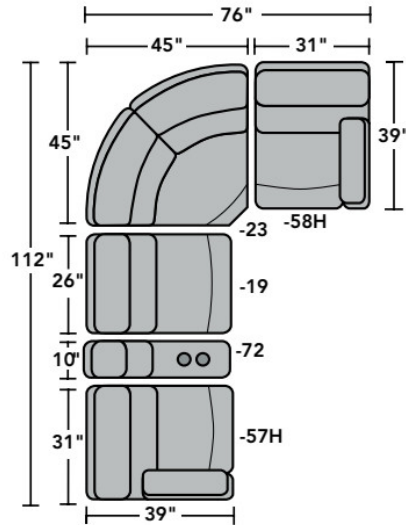

- Flexsteel Spring Unit
- DualFlex
- Sinuous Wire
- Back Construction Attached
- Seat Construction Attached
- Seat Cushion(s) High-Density (HC)

- Standard
- Optional

PRODUCT DIMENSIONS

	OVERALL			SEAT			Arm Height	Open Depth	Wall Clearance
	Height	Width	Depth	Height	Width	Depth			
Straight Console -72	42"	10"	39"	24"	9"	3"			
Armless Power Recliner with Power Headrest -59H	42"	26"	39"	20"	26"	21"		67"	5"
RAF Power Recliner with Power Headrest -58H	42"	31"	39"	20"	24"	21"	24"	68"	5"
LAF Power Recliner with Power Headrest -57H	42"	31"	39"	20"	24"	21"	24"	68"	5"
Armless Chair -19	42"	27"	39"	20"	27"	21"			
Full Wedge -23	42"	64"	39"	20"	41"	21"			

3904 Rio | Components & Configurations

Sectionals

Components

LAF = Left-Arm-Facing
 RAF = Right-Arm-Facing

-23
Full Wedge

-19
Armless Chair

-57
LAF Recliner
-57M
LAF Power Recliner
-57H
LAF Power Recliner
with Power Headrest

-58
RAF Recliner
-58M
RAF Power Recliner
-58H
RAF Power Recliner
with Power Headrest

-59
Armless Recliner
-59M
Armless Power Recliner
-59H
Armless Power Recliner
with Power Headrest

-72
Straight Console

Sample Configurations

Scale 1/4"=1'

Dimensions are in inches and are subject to variance.
 © Flexsteel Industries, Inc. 7/22
 FLX-CP-FR-CC-3904

FLEXSTEEL®