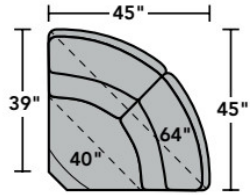

- Flexsteel Spring Unit
- DualFlex
- Sinuous Wire
- Back Construction Attached
- Seat Construction Attached
- Seat Cushion(s) High-Density (HC)

- Standard
- Optional

PRODUCT DIMENSIONS

	OVERALL			SEAT			Arm Height	Open Depth	Wall Clearance
	Height	Width	Depth	Height	Width	Depth			
Straight Console -72	42"	10"	39"	24"	9"	3"			
Armless Power Recliner with Power Headrest -59H	42"	26"	39"	20"	26"	21"		67"	5"
RAF Power Recliner with Power Headrest -58H	42"	31"	39"	20"	24"	21"	24"	68"	5"
LAF Power Recliner with Power Headrest -57H	42"	31"	39"	20"	24"	21"	24"	68"	5"
Armless Chair -19	42"	27"	39"	20"	27"	21"			
Full Wedge -23	42"	64"	39"	20"	41"	21"			

Zero draw technology only uses power when the USB port is in use.

Power Recline & Headrest

Interlocking Brackets

Interlocking brackets securely attach one sectional component to another to prevent them from separating even when reclining.

3904 Rio | Components & Configurations

Sectionals

Components

LAF = Left-Arm-Facing
 RAF = Right-Arm-Facing

-23
Full Wedge

-19
Armless Chair

-57
LAF Recliner
-57M
LAF Power Recliner
-57H
LAF Power Recliner
with Power Headrest

Sample Configurations

Scale 1/4"=1'

Dimensions are in inches and are subject to variance.
 © Flexsteel Industries, Inc. 7/22
 FLX-CP-FR-CC-3904

FLEXSTEEL®