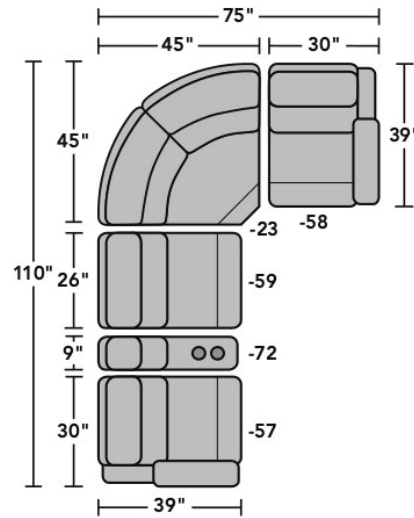

- Standard
- Optional

**PRODUCT DIMENSIONS**

|                                | OVERALL |       |       | SEAT   |       |       | Arm Height | Open Depth | Wall Clearance |
|--------------------------------|---------|-------|-------|--------|-------|-------|------------|------------|----------------|
|                                | Height  | Width | Depth | Height | Width | Depth |            |            |                |
| <b>Armless Chair</b><br>-19    | 40"     | 26"   | 39"   | 19"    | 26"   | 21"   |            |            |                |
| <b>Full Wedge</b><br>-23       | 40"     | 64"   | 41"   | 19"    | 38"   | 23"   |            |            |                |
| <b>LAF Recliner</b><br>-57     | 40"     | 30"   | 39"   | 19"    | 25"   | 21"   | 24"        | 67"        | 5"             |
| <b>RAF Recliner</b><br>-58     | 40"     | 30"   | 39"   | 19"    | 25"   | 21"   | 24"        | 67"        | 5"             |
| <b>Armless Recliner</b><br>-59 | 40"     | 26"   | 39"   | 19"    | 26"   | 21"   |            | 67"        | 5"             |
| <b>Straight Console</b><br>-72 | 41"     | 9"    | 38"   | 24"    | 9"    | 23"   |            |            |                |

3900-58  
RAF Recliner  
3900-58M  
RAF Power Recliner  
3900-58H  
RAF Power Recliner  
with Power Headrest

3900-59  
Armless Recliner  
3900-59M  
Armless Power Recliner  
3900-59H  
Armless Power Recliner  
with Power Headrest

3900-72  
Straight Console

Scale 1/4" = 1'

Dimensions are in inches and are subject to variance.  
© Flexsteel Industries, Inc. 4/16 | Rev. 12/20

FLEXSTEEL®

# 3900 Catalina Sectional | Components & Configurations

*Reclining Sofas & Sectionals*

Sample Configurations

Scale 1/4"=1'

Dimensions are in inches and are subject to variance.  
© Flexsteel Industries, Inc. 4/16 | 12/20  
FLX-FM3900-CC-PP