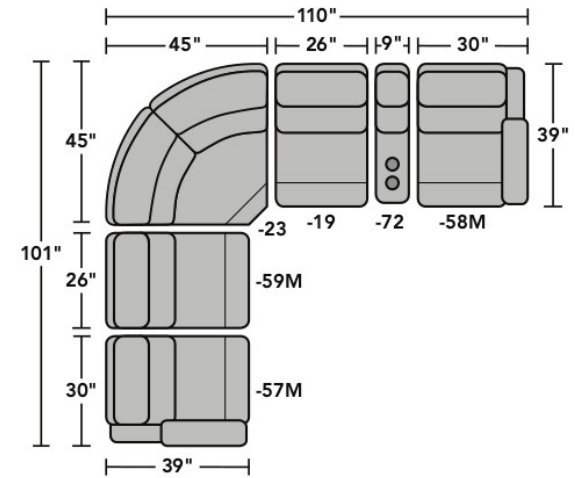

- Standard
- Optional

**PRODUCT DIMENSIONS**

|                                | OVERALL |       |       | SEAT   |       |       | Arm Height | Open Depth | Wall Clearance |
|--------------------------------|---------|-------|-------|--------|-------|-------|------------|------------|----------------|
|                                | Height  | Width | Depth | Height | Width | Depth |            |            |                |
| <b>Armless Chair</b><br>-19    | 40"     | 26"   | 39"   | 19"    | 26"   | 21"   |            |            |                |
| <b>Full Wedge</b><br>-23       | 40"     | 64"   | 41"   | 19"    | 38"   | 23"   |            |            |                |
| <b>LAF Recliner</b><br>-57     | 40"     | 30"   | 39"   | 19"    | 25"   | 21"   | 24"        | 67"        | 5"             |
| <b>RAF Recliner</b><br>-58     | 40"     | 30"   | 39"   | 19"    | 25"   | 21"   | 24"        | 67"        | 5"             |
| <b>Armless Recliner</b><br>-59 | 40"     | 26"   | 39"   | 19"    | 26"   | 21"   |            | 67"        | 5"             |
| <b>Straight Console</b><br>-72 | 41"     | 9"    | 38"   | 24"    | 9"    | 23"   |            |            |                |

3900-58  
RAF Recliner  
3900-58M  
RAF Power Recliner  
3900-58H  
RAF Power Recliner  
with Power Headrest

3900-59  
Armless Recliner  
3900-59M  
Armless Power Recliner  
3900-59H  
Armless Power Recliner  
with Power Headrest

3900-72  
Straight Console

Scale 1/4" = 1'

Dimensions are in inches and are subject to variance.  
© Flexsteel Industries, Inc. 4/16 | Rev. 12/20

FLEXSTEEL®

# 3900 Catalina Sectional | Components & Configurations

*Reclining Sofas & Sectionals*

Sample Configurations

Scale 1/4"=1'

Dimensions are in inches and are subject to variance.  
© Flexsteel Industries, Inc. 4/16 | 12/20  
FLX-FM3900-CC-PP