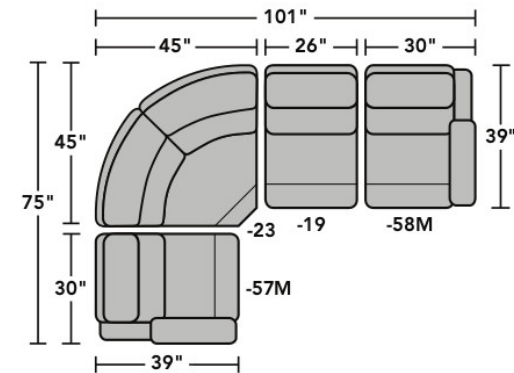

- Standard
- Optional

**PRODUCT DIMENSIONS**

|                                | OVERALL |       |       | SEAT   |       |       | Arm Height | Open Depth | Wall Clearance |
|--------------------------------|---------|-------|-------|--------|-------|-------|------------|------------|----------------|
|                                | Height  | Width | Depth | Height | Width | Depth |            |            |                |
| <b>Armless Chair</b><br>-19    | 40"     | 26"   | 39"   | 19"    | 26"   | 21"   |            |            |                |
| <b>Full Wedge</b><br>-23       | 40"     | 64"   | 41"   | 19"    | 38"   | 23"   |            |            |                |
| <b>LAF Recliner</b><br>-57     | 40"     | 30"   | 39"   | 19"    | 25"   | 21"   | 24"        | 67"        | 5"             |
| <b>RAF Recliner</b><br>-58     | 40"     | 30"   | 39"   | 19"    | 25"   | 21"   | 24"        | 67"        | 5"             |
| <b>Armless Recliner</b><br>-59 | 40"     | 26"   | 39"   | 19"    | 26"   | 21"   |            | 67"        | 5"             |
| <b>Straight Console</b><br>-72 | 41"     | 9"    | 38"   | 24"    | 9"    | 23"   |            |            |                |

3900-72  
Straight Console

Scale 1/4" = 1'

Dimensions are in inches and are subject to variance.  
© Flexsteel Industries, Inc. 4/16 | Rev. 12/20

FLEXSTEEL®

# 3900 Catalina Sectional | Components & Configurations

*Reclining Sofas & Sectionals*

Sample Configurations

Scale 1/4"=1'

Dimensions are in inches and are subject to variance.  
© Flexsteel Industries, Inc. 4/16 | 12/20  
FLX-FM3900-CC-PP