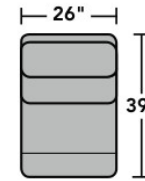

3900-59
Armless Recliner
3900-59M
Armless Power Recliner
3900-59H
Armless Power Recliner
with Power Headrest