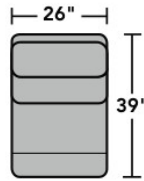

3900-19
Armless Chair