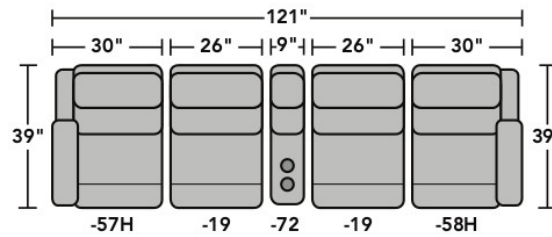

- Standard
- Optional

**PRODUCT DIMENSIONS**

|                                | OVERALL |       |       | SEAT   |       |       | Arm Height | Open Depth | Wall Clearance |
|--------------------------------|---------|-------|-------|--------|-------|-------|------------|------------|----------------|
|                                | Height  | Width | Depth | Height | Width | Depth |            |            |                |
| <b>Armless Chair</b><br>-19    | 40"     | 26"   | 39"   | 19"    | 26"   | 21"   |            |            |                |
| <b>Full Wedge</b><br>-23       | 40"     | 64"   | 41"   | 19"    | 38"   | 23"   |            |            |                |
| <b>LAF Recliner</b><br>-57     | 40"     | 30"   | 39"   | 19"    | 25"   | 21"   | 24"        | 67"        | 5"             |
| <b>RAF Recliner</b><br>-58     | 40"     | 30"   | 39"   | 19"    | 25"   | 21"   | 24"        | 67"        | 5"             |
| <b>Armless Recliner</b><br>-59 | 40"     | 26"   | 39"   | 19"    | 26"   | 21"   |            | 67"        | 5"             |
| <b>Straight Console</b><br>-72 | 41"     | 9"    | 38"   | 24"    | 9"    | 23"   |            |            |                |

3900-72  
Straight Console

Scale 1/4" = 1'

Dimensions are in inches and are subject to variance.  
© Flexsteel Industries, Inc. 4/16 | Rev. 12/20

FLEXSTEEL®

# 3900 Catalina Sectional | Components & Configurations

*Reclining Sofas & Sectionals*

Sample Configurations

Scale 1/4"=1'

Dimensions are in inches and are subject to variance.  
© Flexsteel Industries, Inc. 4/16 | 12/20  
FLX-FM3900-CC-PP