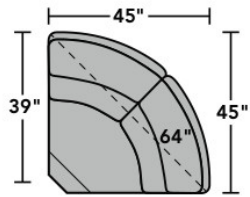

3900 Catalina Sectional | Components & Configurations

Reclining Sofas & Sectionals

Components

LAF = Left-Arm-Facing
RAF = Right-Arm-Facing

3900-23
Full Wedge