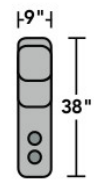

3900-72
Straight Console

Scale 1/4" = 1'

FLEXSTEEL®