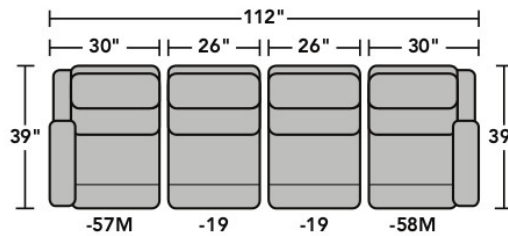

- Standard
- Optional

**PRODUCT DIMENSIONS**

|                                | OVERALL |       |       | SEAT   |       |       | Arm Height | Open Depth | Wall Clearance |
|--------------------------------|---------|-------|-------|--------|-------|-------|------------|------------|----------------|
|                                | Height  | Width | Depth | Height | Width | Depth |            |            |                |
| <b>Armless Chair</b><br>-19    | 40"     | 26"   | 39"   | 19"    | 26"   | 21"   |            |            |                |
| <b>Full Wedge</b><br>-23       | 40"     | 64"   | 41"   | 19"    | 38"   | 23"   |            |            |                |
| <b>LAF Recliner</b><br>-57     | 40"     | 30"   | 39"   | 19"    | 25"   | 21"   | 24"        | 67"        | 5"             |
| <b>RAF Recliner</b><br>-58     | 40"     | 30"   | 39"   | 19"    | 25"   | 21"   | 24"        | 67"        | 5"             |
| <b>Armless Recliner</b><br>-59 | 40"     | 26"   | 39"   | 19"    | 26"   | 21"   |            | 67"        | 5"             |
| <b>Straight Console</b><br>-72 | 41"     | 9"    | 38"   | 24"    | 9"    | 23"   |            |            |                |

3900-72  
Straight Console

Scale 1/4" = 1'

Dimensions are in inches and are subject to variance.  
© Flexsteel Industries, Inc. 4/16 | Rev. 12/20

FLEXSTEEL®

# 3900 Catalina Sectional | Components & Configurations

*Reclining Sofas & Sectionals*

Sample Configurations

Scale 1/4"=1'

Dimensions are in inches and are subject to variance.  
© Flexsteel Industries, Inc. 4/16 | 12/20  
FLX-FM3900-CC-PP