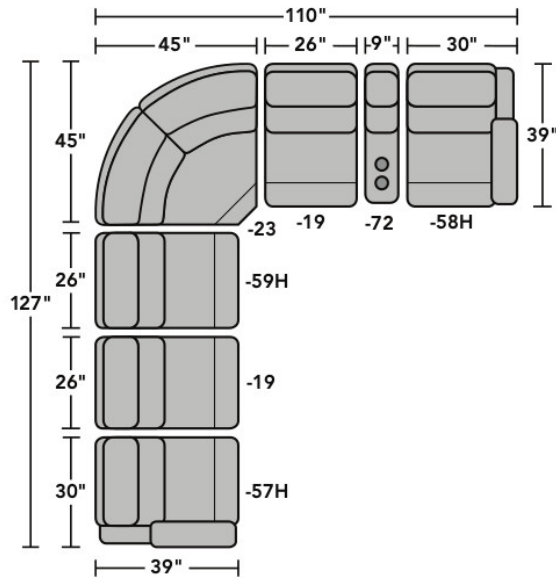

- Standard
- Optional

**PRODUCT DIMENSIONS**

|                                | OVERALL |       |       | SEAT   |       |       | Arm Height | Open Depth | Wall Clearance |
|--------------------------------|---------|-------|-------|--------|-------|-------|------------|------------|----------------|
|                                | Height  | Width | Depth | Height | Width | Depth |            |            |                |
| <b>Armless Chair</b><br>-19    | 40"     | 26"   | 39"   | 19"    | 26"   | 21"   |            |            |                |
| <b>Full Wedge</b><br>-23       | 40"     | 64"   | 41"   | 19"    | 38"   | 23"   |            |            |                |
| <b>LAF Recliner</b><br>-57     | 40"     | 30"   | 39"   | 19"    | 25"   | 21"   | 24"        | 67"        | 5"             |
| <b>RAF Recliner</b><br>-58     | 40"     | 30"   | 39"   | 19"    | 25"   | 21"   | 24"        | 67"        | 5"             |
| <b>Armless Recliner</b><br>-59 | 40"     | 26"   | 39"   | 19"    | 26"   | 21"   |            | 67"        | 5"             |
| <b>Straight Console</b><br>-72 | 41"     | 9"    | 38"   | 24"    | 9"    | 23"   |            |            |                |

### Components

LAF = Left-Arm-Facing  
RAF = Right-Arm-Facing

3900-23  
Full Wedge

3900-19  
Armless Chair

3900-57  
LAF Recliner  
3900-57M  
LAF Power Recliner  
3900-57H  
LAF Power Recliner  
with Power Headrest

3900-72  
Straight Console

Scale 1/4" = 1'

Dimensions are in inches and are subject to variance.  
© Flexsteel Industries, Inc. 4/16 | Rev. 12/20

FLEXSTEEL®

# 3900 Catalina Sectional | Components & Configurations

*Reclining Sofas & Sectionals*

Sample Configurations

Scale 1/4"=1'

Dimensions are in inches and are subject to variance.  
© Flexsteel Industries, Inc. 4/16 | 12/20  
FLX-FM3900-CC-PP