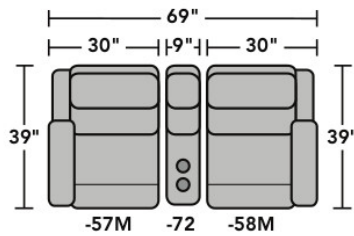

- Standard
- Optional

**PRODUCT DIMENSIONS**

|                                | OVERALL |       |       | SEAT   |       |       | Arm Height | Open Depth | Wall Clearance |
|--------------------------------|---------|-------|-------|--------|-------|-------|------------|------------|----------------|
|                                | Height  | Width | Depth | Height | Width | Depth |            |            |                |
| <b>Armless Chair</b><br>-19    | 40"     | 26"   | 39"   | 19"    | 26"   | 21"   |            |            |                |
| <b>Full Wedge</b><br>-23       | 40"     | 64"   | 41"   | 19"    | 38"   | 23"   |            |            |                |
| <b>LAF Recliner</b><br>-57     | 40"     | 30"   | 39"   | 19"    | 25"   | 21"   | 24"        | 67"        | 5"             |
| <b>RAF Recliner</b><br>-58     | 40"     | 30"   | 39"   | 19"    | 25"   | 21"   | 24"        | 67"        | 5"             |
| <b>Armless Recliner</b><br>-59 | 40"     | 26"   | 39"   | 19"    | 26"   | 21"   |            | 67"        | 5"             |
| <b>Straight Console</b><br>-72 | 41"     | 9"    | 38"   | 24"    | 9"    | 23"   |            |            |                |

### Components

LAF = Left-Arm-Facing  
RAF = Right-Arm-Facing

3900-23  
Full Wedge

3900-19  
Armless Chair

3900-57  
LAF Recliner  
3900-57M  
LAF Power Recliner  
3900-57H  
LAF Power Recliner  
with Power Headrest

3900-72  
Straight Console

Scale 1/4" = 1'

Dimensions are in inches and are subject to variance.  
© Flexsteel Industries, Inc. 4/16 | Rev. 12/20

FLEXSTEEL®

# 3900 Catalina Sectional | Components & Configurations

*Reclining Sofas & Sectionals*

Sample Configurations

Scale 1/4"=1'

Dimensions are in inches and are subject to variance.  
© Flexsteel Industries, Inc. 4/16 | 12/20  
FLX-FM3900-CC-PP