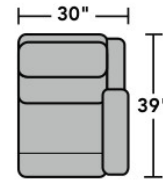

3900-58
RAF Recliner
3900-58M
RAF Power Recliner
3900-58H
RAF Power Recliner
with Power Headrest