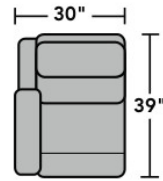

3900-57
LAF Recliner
3900-57M
LAF Power Recliner
3900-57H
LAF Power Recliner
with Power Headrest