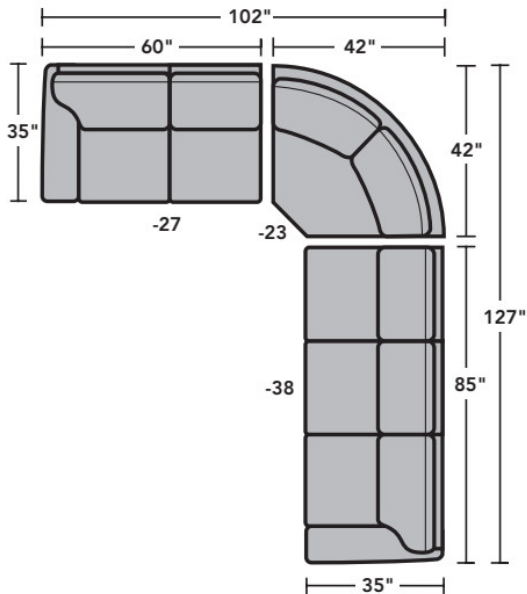

All other wood finish options are available.

- Standard
- Optional

PRODUCT DIMENSIONS

	OVERALL			SEAT			Arm Height
	Height	Width	Depth	Height	Width	Depth	
LAF Chair -17	38"	35"	35"	21"	25"	20"	26"
RAF Chair -18	38"	35"	35"	21"	25"	20"	26"
Armless Chair -19	38"	26"	35"	21"	26"	20"	
Full Wedge -23	38"	60"	39"	21"	49"	24"	
Corner Chair -231	38"	37"	35"	21"	20"	20"	
LAF Chaise -25	38"	35"	66"	21"	26"	50"	26"
LAF Angled Chaise -255	38"	66"	53"	21"	39"	35"	26"
RAF Chaise -26	38"	35"	66"	21"	26"	50"	26"
RAF Angled Chaise -265	38"	66"	53"	21"	39"	35"	26"
LAF Loveseat -27	38"	60"	35"	21"	50"	20"	26"
RAF Loveseat -28	38"	60"	35"	21"	50"	20"	26"
Armless Loveseat -29	38"	51"	35"	21"	51"	20"	
LAF Corner Sofa -33	38"	94"	35"	21"	70"	20"	26"
RAF Corner Sofa -34	38"	94"	35"	21"	70"	20"	26"
LAF Sofa -37	38"	85"	35"	21"	75"	20"	26"
RAF Sofa -38	38"	85"	35"	21"	75"	20"	26"

Connecting Clips

A connecting clip is attached to one sectional piece to allow the frame of a second piece to slide neatly down into the clip to secure the two pieces together.

3535 Thornton Sectional | Components & Configurations

Sectionals

Components

LAF = Left-Arm-Facing
 RAF = Right-Arm-Facing

Scale 1/4"=1'

Dimensions are in inches and are subject to variance.
 © Flexsteel Industries, Inc. 01/2024
 FLX-CP-FS-CC-3535

FLEXSTEEL®

3535 Thornton Sectional | Components & Configurations

Sectionals

Sample Configurations

Scale 1/4"=1'

Dimensions are in inches and are subject to variance.
© Flexsteel Industries, Inc. 01/2024
FLX-CP-FS-CC-3535

FLEXSTEEL®