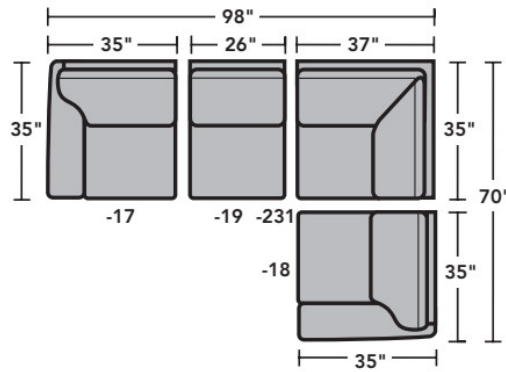

All other wood finish options are available.

- Standard
- Optional

PRODUCT DIMENSIONS

	OVERALL			SEAT			Arm Height
	Height	Width	Depth	Height	Width	Depth	
LAF Chair -17	38"	35"	35"	21"	25"	20"	26"
RAF Chair -18	38"	35"	35"	21"	25"	20"	26"
Armless Chair -19	38"	26"	35"	21"	26"	20"	
Full Wedge -23	38"	60"	39"	21"	49"	24"	
Corner Chair -231	38"	37"	35"	21"	20"	20"	
LAF Chaise -25	38"	35"	66"	21"	26"	50"	26"
LAF Angled Chaise -255	38"	66"	53"	21"	39"	35"	26"
RAF Chaise -26	38"	35"	66"	21"	26"	50"	26"
RAF Angled Chaise -265	38"	66"	53"	21"	39"	35"	26"
LAF Loveseat -27	38"	60"	35"	21"	50"	20"	26"
RAF Loveseat -28	38"	60"	35"	21"	50"	20"	26"
Armless Loveseat -29	38"	51"	35"	21"	51"	20"	
LAF Corner Sofa -33	38"	94"	35"	21"	70"	20"	26"
RAF Corner Sofa -34	38"	94"	35"	21"	70"	20"	26"
LAF Sofa -37	38"	85"	35"	21"	75"	20"	26"
RAF Sofa -38	38"	85"	35"	21"	75"	20"	26"

Connecting Clips

A connecting clip is attached to one sectional piece to allow the frame of a second piece to slide neatly down into the clip to secure the two pieces together.

3535 Thornton Sectional | Components & Configurations

Sectionals

Components

LAF = Left-Arm-Facing
 RAF = Right-Arm-Facing

Scale 1/4"=1'

Dimensions are in inches and are subject to variance.
 © Flexsteel Industries, Inc. 01/2024
 FLX-CP-FS-CC-3535

FLEXSTEEL®

3535 Thornton Sectional | Components & Configurations

Sectionals

Sample Configurations

Scale 1/4"=1'

Dimensions are in inches and are subject to variance.
© Flexsteel Industries, Inc. 01/2024
FLX-CP-FS-CC-3535

FLEXSTEEL®