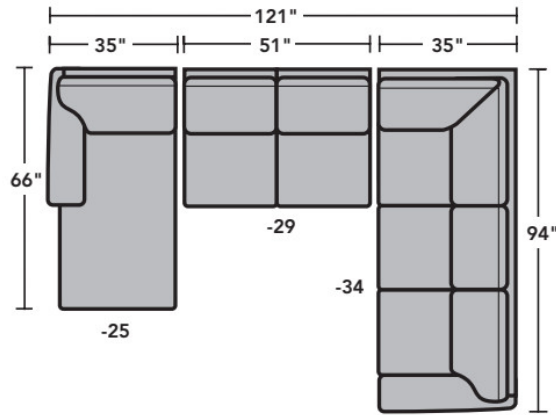

All other wood finish options are available.

- Standard
- Optional

PRODUCT DIMENSIONS

	OVERALL			SEAT			Arm Height
	Height	Width	Depth	Height	Width	Depth	
LAF Chair -17	38"	35"	35"	21"	25"	20"	26"
RAF Chair -18	38"	35"	35"	21"	25"	20"	26"
Armless Chair -19	38"	26"	35"	21"	26"	20"	
Full Wedge -23	38"	60"	39"	21"	49"	24"	
Corner Chair -231	38"	37"	35"	21"	20"	20"	
LAF Chaise -25	38"	35"	66"	21"	26"	50"	26"
LAF Angled Chaise -255	38"	66"	53"	21"	39"	35"	26"
RAF Chaise -26	38"	35"	66"	21"	26"	50"	26"
RAF Angled Chaise -265	38"	66"	53"	21"	39"	35"	26"
LAF Loveseat -27	38"	60"	35"	21"	50"	20"	26"
RAF Loveseat -28	38"	60"	35"	21"	50"	20"	26"
Armless Loveseat -29	38"	51"	35"	21"	51"	20"	
LAF Corner Sofa -33	38"	94"	35"	21"	70"	20"	26"
RAF Corner Sofa -34	38"	94"	35"	21"	70"	20"	26"
LAF Sofa -37	38"	85"	35"	21"	75"	20"	26"
RAF Sofa -38	38"	85"	35"	21"	75"	20"	26"

Connecting Clips

A connecting clip is attached to one sectional piece to allow the frame of a second piece to slide neatly down into the clip to secure the two pieces together.

3535 Thornton Sectional | Components & Configurations

Sectionals

Components

LAF = Left-Arm-Facing
 RAF = Right-Arm-Facing

Scale 1/4"=1'

Dimensions are in inches and are subject to variance.
 © Flexsteel Industries, Inc. 01/2024
 FLX-CP-FS-CC-3535

FLEXSTEEL®

3535 Thornton Sectional | Components & Configurations

Sectionals

Sample Configurations

Scale 1/4"=1'

Dimensions are in inches and are subject to variance.
© Flexsteel Industries, Inc. 01/2024
FLX-CP-FS-CC-3535

FLEXSTEEL®