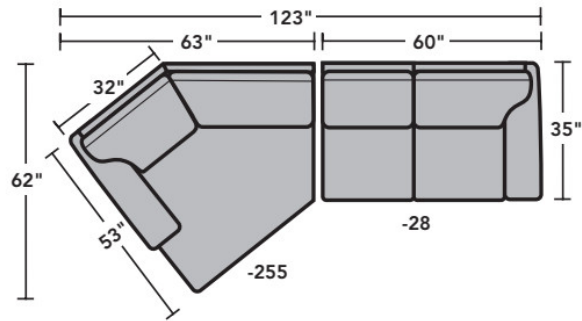

All other wood finish options are available.

- Standard
- Optional

PRODUCT DIMENSIONS

	OVERALL			SEAT			Arm Height
	Height	Width	Depth	Height	Width	Depth	
LAF Chair -17	38"	35"	35"	21"	25"	20"	26"
RAF Chair -18	38"	35"	35"	21"	25"	20"	26"
Armless Chair -19	38"	26"	35"	21"	26"	20"	
Full Wedge -23	38"	60"	39"	21"	49"	24"	
Corner Chair -231	38"	37"	35"	21"	20"	20"	
LAF Chaise -25	38"	35"	66"	21"	26"	50"	26"
LAF Angled Chaise -255	38"	66"	53"	21"	39"	35"	26"
RAF Chaise -26	38"	35"	66"	21"	26"	50"	26"
RAF Angled Chaise -265	38"	66"	53"	21"	39"	35"	26"
LAF Loveseat -27	38"	60"	35"	21"	50"	20"	26"
RAF Loveseat -28	38"	60"	35"	21"	50"	20"	26"
Armless Loveseat -29	38"	51"	35"	21"	51"	20"	
LAF Corner Sofa -33	38"	94"	35"	21"	70"	20"	26"
RAF Corner Sofa -34	38"	94"	35"	21"	70"	20"	26"
LAF Sofa -37	38"	85"	35"	21"	75"	20"	26"
RAF Sofa -38	38"	85"	35"	21"	75"	20"	26"

Connecting Clips

A connecting clip is attached to one sectional piece to allow the frame of a second piece to slide neatly down into the clip to secure the two pieces together.

3535 Thornton Sectional | Components & Configurations

Sectionals

Components

LAF = Left-Arm-Facing
 RAF = Right-Arm-Facing

Scale 1/4"=1'

Dimensions are in inches and are subject to variance.
 © Flexsteel Industries, Inc. 01/2024
 FLX-CP-FS-CC-3535

FLEXSTEEL®

3535 Thornton Sectional | Components & Configurations

Sectionals

Sample Configurations

Scale 1/4"=1'

Dimensions are in inches and are subject to variance.
© Flexsteel Industries, Inc. 01/2024
FLX-CP-FS-CC-3535

FLEXSTEEL®