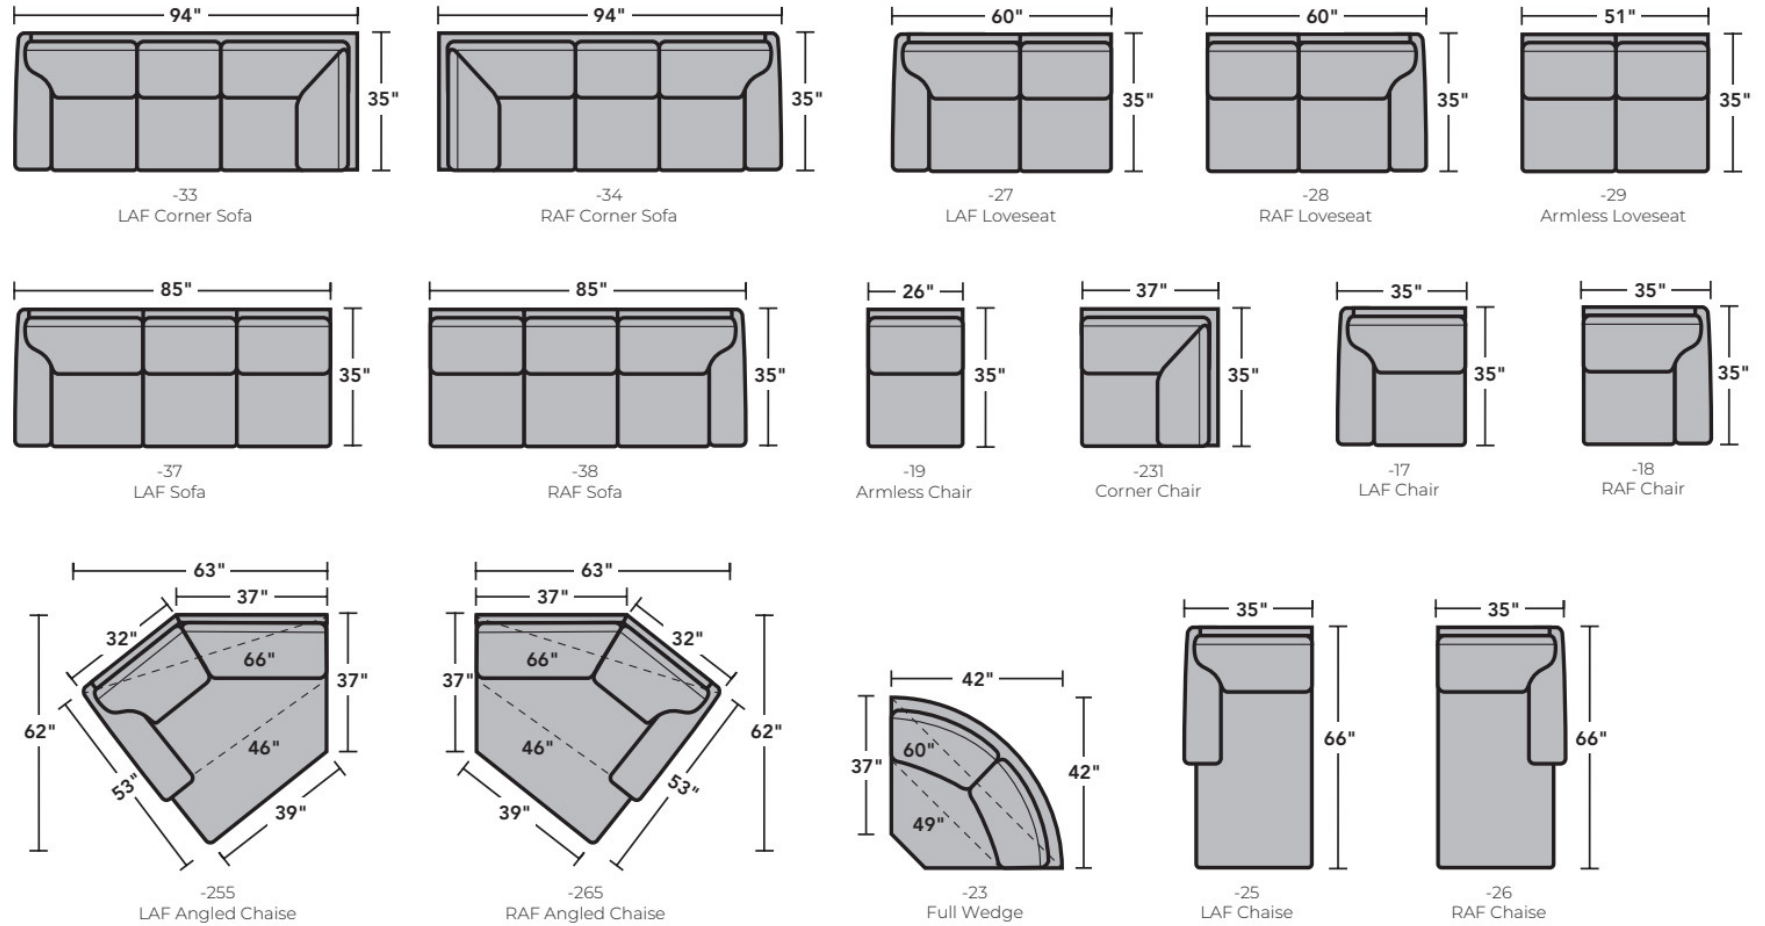

All other wood finish options are available.

- Standard
- Optional

PRODUCT DIMENSIONS

	OVERALL			SEAT			Arm Height
	Height	Width	Depth	Height	Width	Depth	
LAF Chair -17	38"	35"	35"	21"	25"	20"	26"
RAF Chair -18	38"	35"	35"	21"	25"	20"	26"
Armless Chair -19	38"	26"	35"	21"	26"	20"	
Full Wedge -23	38"	60"	39"	21"	49"	24"	
Corner Chair -231	38"	37"	35"	21"	20"	20"	
LAF Chaise -25	38"	35"	66"	21"	26"	50"	26"
LAF Angled Chaise -255	38"	66"	53"	21"	39"	35"	26"
RAF Chaise -26	38"	35"	66"	21"	26"	50"	26"
RAF Angled Chaise -265	38"	66"	53"	21"	39"	35"	26"
LAF Loveseat -27	38"	60"	35"	21"	50"	20"	26"
RAF Loveseat -28	38"	60"	35"	21"	50"	20"	26"
Armless Loveseat -29	38"	51"	35"	21"	51"	20"	
LAF Corner Sofa -33	38"	94"	35"	21"	70"	20"	26"
RAF Corner Sofa -34	38"	94"	35"	21"	70"	20"	26"
LAF Sofa -37	38"	85"	35"	21"	75"	20"	26"
RAF Sofa -38	38"	85"	35"	21"	75"	20"	26"

Connecting Clips

A connecting clip is attached to one sectional piece to allow the frame of a second piece to slide neatly down into the clip to secure the two pieces together.

3535 Thornton Sectional | Components & Configurations

Sectionals

Components

LAF = Left-Arm-Facing
 RAF = Right-Arm-Facing

Scale 1/4"=1'

Dimensions are in inches and are subject to variance.
 © Flexsteel Industries, Inc. 01/2024
 FLX-CP-FS-CC-3535

FLEXSTEEL®

3535 Thornton Sectional | Components & Configurations

Sectionals

Sample Configurations

Scale 1/4"=1'

Dimensions are in inches and are subject to variance.
© Flexsteel Industries, Inc. 01/2024
FLX-CP-FS-CC-3535

FLEXSTEEL®