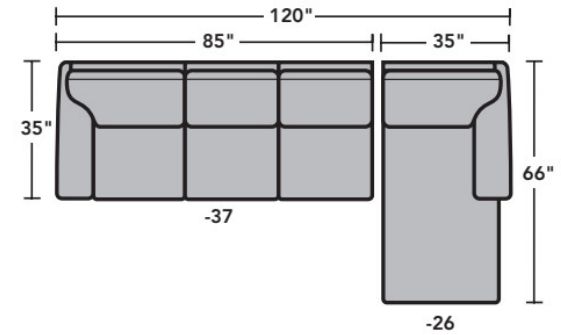

All other wood finish options are available.

- Standard
- Optional

PRODUCT DIMENSIONS

	OVERALL			SEAT			Arm Height
	Height	Width	Depth	Height	Width	Depth	
LAF Chair -17	38"	35"	35"	21"	25"	20"	26"
RAF Chair -18	38"	35"	35"	21"	25"	20"	26"
Armless Chair -19	38"	26"	35"	21"	26"	20"	
Full Wedge -23	38"	60"	39"	21"	49"	24"	
Corner Chair -231	38"	37"	35"	21"	20"	20"	
LAF Chaise -25	38"	35"	66"	21"	26"	50"	26"
LAF Angled Chaise -255	38"	66"	53"	21"	39"	35"	26"
RAF Chaise -26	38"	35"	66"	21"	26"	50"	26"
RAF Angled Chaise -265	38"	66"	53"	21"	39"	35"	26"
LAF Loveseat -27	38"	60"	35"	21"	50"	20"	26"
RAF Loveseat -28	38"	60"	35"	21"	50"	20"	26"
Armless Loveseat -29	38"	51"	35"	21"	51"	20"	
LAF Corner Sofa -33	38"	94"	35"	21"	70"	20"	26"
RAF Corner Sofa -34	38"	94"	35"	21"	70"	20"	26"
LAF Sofa -37	38"	85"	35"	21"	75"	20"	26"
RAF Sofa -38	38"	85"	35"	21"	75"	20"	26"

Connecting Clips

A connecting clip is attached to one sectional piece to allow the frame of a second piece to slide neatly down into the clip to secure the two pieces together.

3535 Thornton Sectional | Components & Configurations

Sectionals

Components

LAF = Left-Arm-Facing
 RAF = Right-Arm-Facing

Scale 1/4"=1'

Dimensions are in inches and are subject to variance.
 © Flexsteel Industries, Inc. 01/2024
 FLX-CP-FS-CC-3535

FLEXSTEEL®

3535 Thornton Sectional | Components & Configurations

Sectionals

Sample Configurations

Scale 1/4"=1'

Dimensions are in inches and are subject to variance.
© Flexsteel Industries, Inc. 01/2024
FLX-CP-FS-CC-3535

FLEXSTEEL®