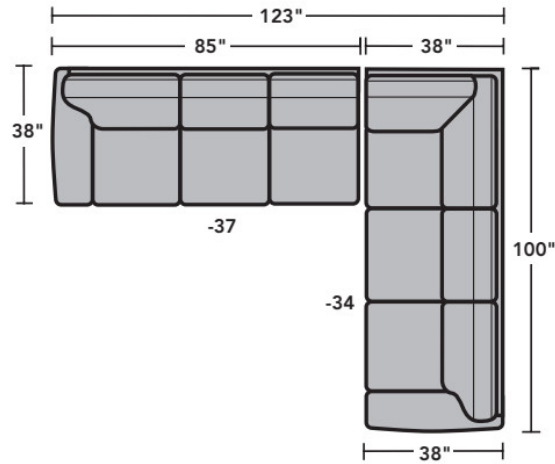

- Standard
- Optional

**PRODUCT DIMENSIONS**

	OVERALL			SEAT			Arm Height
	Height	Width	Depth	Height	Width	Depth	
<b>LAF Chair</b> -17	35"	36"	38"	21"	25"	22"	25"
<b>RAF Chair</b> -18	35"	36"	38"	21"	25"	22"	25"
<b>Armless Chair</b> -19	35"	24"	38"	21"	24"	22"	
<b>Full Wedge</b> -23	35"	67"	39"	21"	42"	25"	
<b>Corner Chair</b> -231	35"	38"	38"	21"	22"	22"	
<b>LAF Chaise</b> -25	35"	38"	68"	21"	28"	52"	25"
<b>RAF Chaise</b> -26	35"	38"	68"	21"	28"	52"	25"
<b>LAF Loveseat</b> -27	35"	60"	38"	21"	49"	22"	25"
<b>RAF Loveseat</b> -28	35"	60"	38"	21"	49"	22"	25"
<b>Armless Loveseat</b> -29	35"	64"	38"	21"	64"	22"	
<b>LAF Corner Sofa</b> -33	35"	100"	38"	21"	72"	22"	25"
<b>RAF Corner Sofa</b> -34	35"	100"	38"	21"	72"	22"	25"
<b>LAF Sofa</b> -37	35"	85"	38"	21"	74"	22"	25"
<b>RAF Sofa</b> -38	35"	85"	38"	21"	74"	22"	25"
<b>RAF Angled Chaise</b> -265	35"	67"	50"	21"	47"	35"	25"
<b>LAF Angled Chaise</b> -255	35"	67"	50"	21"	47"	35"	25"

-29  
Armless Loveseat

-23  
Full Wedge

-231  
Corner Chair

-19  
Armless Chair

-255  
LAF Angled Chaise

-265  
RAF Angled Chaise

-25  
LAF Chaise

-26  
RAF Chaise

-17  
LAF Chair

-18  
RAF Chair

Scale 1/4"=1'

Dimensions are in inches and are subject to variance.  
© Flexsteel Industries, Inc. 11/2023  
FLX-CP-FS-CC-3305

FLEXSTEEL®

## Sample Configurations

Scale 1/4"=1'

Dimensions are in inches and are subject to variance.  
© Flexsteel Industries, Inc. 11/2023  
FLX-CP-FS-CC-3305

FLEXSTEEL®