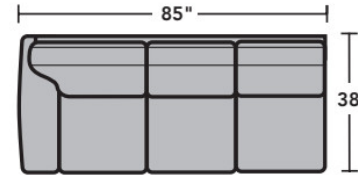

- Standard
- Optional

PRODUCT DIMENSIONS

	OVERALL			SEAT			Arm Height
	Height	Width	Depth	Height	Width	Depth	
LAF Chair -17	35"	36"	38"	21"	25"	22"	25"
RAF Chair -18	35"	36"	38"	21"	25"	22"	25"
Armless Chair -19	35"	24"	38"	21"	24"	22"	
Full Wedge -23	35"	67"	39"	21"	42"	25"	
Corner Chair -231	35"	38"	38"	21"	22"	22"	
LAF Chaise -25	35"	38"	68"	21"	28"	52"	25"
RAF Chaise -26	35"	38"	68"	21"	28"	52"	25"
LAF Loveseat -27	35"	60"	38"	21"	49"	22"	25"
RAF Loveseat -28	35"	60"	38"	21"	49"	22"	25"
Armless Loveseat -29	35"	64"	38"	21"	64"	22"	
LAF Corner Sofa -33	35"	100"	38"	21"	72"	22"	25"
RAF Corner Sofa -34	35"	100"	38"	21"	72"	22"	25"
LAF Sofa -37	35"	85"	38"	21"	74"	22"	25"
RAF Sofa -38	35"	85"	38"	21"	74"	22"	25"
RAF Angled Chaise -265	35"	67"	50"	21"	47"	35"	25"
LAF Angled Chaise -255	35"	67"	50"	21"	47"	35"	25"

3305 Vail Sectional | Components & Configurations

Leather Furniture

Components

LAF = Left-Arm-Facing
RAF = Right-Arm-Facing

-33
LAF Corner Sofa

-34
RAF Corner Sofa

-37
LAF Sofa

-38
RAF Sofa

-27
LAF Loveseat

-28
RAF Loveseat

-29
Armless Loveseat

-23
Full Wedge

-231
Corner Chair

-19
Armless Chair

-255
LAF Angled Chaise

-265
RAF Angled Chaise

Leather Furniture

Sample Configurations

Scale 1/4"=1'

Dimensions are in inches and are subject to variance.
© Flexsteel Industries, Inc. 11/2023
FLX-CP-FS-CC-3305

FLEXSTEEL®