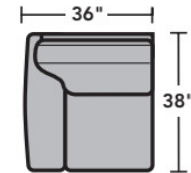

## Components

LAF = Left-Arm-Facing  
RAF = Right-Arm-Facing

-33  
LAF Corner Sofa

-34  
RAF Corner Sofa

-37  
LAF Sofa

-38  
RAF Sofa

-27  
LAF Loveseat

-28  
RAF Loveseat

-29  
Armless Loveseat

-23  
Full Wedge

-231  
Corner Chair

-19  
Armless Chair

-255  
LAF Angled Chaise

-265  
RAF Angled Chaise

-25  
LAF Chaise

-26  
RAF Chaise

-17  
LAF Chair

-18  
RAF Chair

Scale 1/4"=1'

Dimensions are in inches and are subject to variance.  
© Flexsteel Industries, Inc. 11/2023  
FLX-CP-FS-CC-3305

FLEXSTEEL®

## Sample Configurations

Scale 1/4"=1'

Dimensions are in inches and are subject to variance.  
© Flexsteel Industries, Inc. 11/2023  
FLX-CP-FS-CC-3305

FLEXSTEEL®