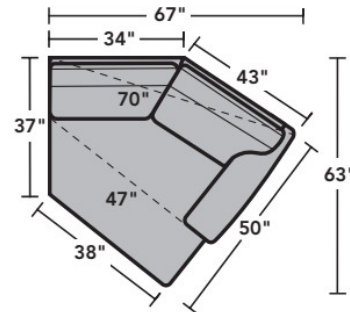

- Standard
- Optional

PRODUCT DIMENSIONS

	OVERALL			SEAT			Arm Height
	Height	Width	Depth	Height	Width	Depth	
LAF Chair -17	35"	36"	38"	21"	25"	22"	25"
RAF Chair -18	35"	36"	38"	21"	25"	22"	25"
Armless Chair -19	35"	24"	38"	21"	24"	22"	
Full Wedge -23	35"	67"	39"	21"	42"	25"	
Corner Chair -231	35"	38"	38"	21"	22"	22"	
LAF Chaise -25	35"	38"	68"	21"	28"	52"	25"
RAF Chaise -26	35"	38"	68"	21"	28"	52"	25"
LAF Loveseat -27	35"	60"	38"	21"	49"	22"	25"
RAF Loveseat -28	35"	60"	38"	21"	49"	22"	25"
Armless Loveseat -29	35"	64"	38"	21"	64"	22"	
LAF Corner Sofa -33	35"	100"	38"	21"	72"	22"	25"
RAF Corner Sofa -34	35"	100"	38"	21"	72"	22"	25"
LAF Sofa -37	35"	85"	38"	21"	74"	22"	25"
RAF Sofa -38	35"	85"	38"	21"	74"	22"	25"
RAF Angled Chaise -265	35"	67"	50"	21"	47"	35"	25"
LAF Angled Chaise -255	35"	67"	50"	21"	47"	35"	25"

-27
LAF Loveseat

-28
RAF Loveseat

-29
Armless Loveseat

-23
Full Wedge

-231
Corner Chair

-19
Armless Chair

-255
LAF Angled Chaise

-265
RAF Angled Chaise

-25
LAF Chaise

-26
RAF Chaise

-17
LAF Chair

-18
RAF Chair

Scale 1/4"=1'

Dimensions are in inches and are subject to variance.
© Flexsteel Industries, Inc. 11/2023
FLX-CP-FS-CC-3305

FLEXSTEEL®

3305 Vail Sectional | Components & Configurations

Leather Furniture

Sample Configurations

Scale 1/4"=1'

Dimensions are in inches and are subject to variance.
© Flexsteel Industries, Inc. 11/2023
FLX-CP-FS-CC-3305

FLEXSTEEL®