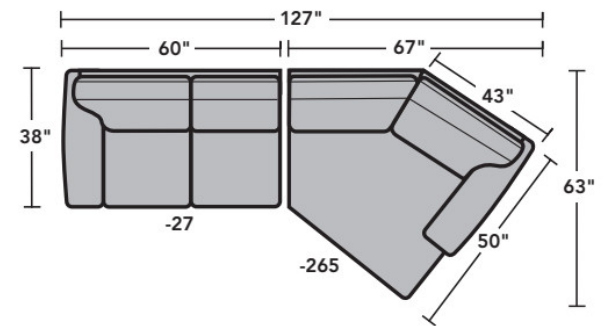

- Standard
- Optional

**PRODUCT DIMENSIONS**

	OVERALL			SEAT			Arm Height
	Height	Width	Depth	Height	Width	Depth	
<b>LAF Chair</b> -17	35"	36"	38"	21"	25"	22"	25"
<b>RAF Chair</b> -18	35"	36"	38"	21"	25"	22"	25"
<b>Armless Chair</b> -19	35"	24"	38"	21"	24"	22"	
<b>Full Wedge</b> -23	35"	67"	39"	21"	42"	25"	
<b>Corner Chair</b> -231	35"	38"	38"	21"	22"	22"	
<b>LAF Chaise</b> -25	35"	38"	68"	21"	28"	52"	25"
<b>RAF Chaise</b> -26	35"	38"	68"	21"	28"	52"	25"
<b>LAF Loveseat</b> -27	35"	60"	38"	21"	49"	22"	25"
<b>RAF Loveseat</b> -28	35"	60"	38"	21"	49"	22"	25"
<b>Armless Loveseat</b> -29	35"	64"	38"	21"	64"	22"	
<b>LAF Corner Sofa</b> -33	35"	100"	38"	21"	72"	22"	25"
<b>RAF Corner Sofa</b> -34	35"	100"	38"	21"	72"	22"	25"
<b>LAF Sofa</b> -37	35"	85"	38"	21"	74"	22"	25"
<b>RAF Sofa</b> -38	35"	85"	38"	21"	74"	22"	25"
<b>RAF Angled Chaise</b> -265	35"	67"	50"	21"	47"	35"	25"
<b>LAF Angled Chaise</b> -255	35"	67"	50"	21"	47"	35"	25"

-29  
Armless Loveseat

-23  
Full Wedge

-231  
Corner Chair

-19  
Armless Chair

-255  
LAF Angled Chaise

-265  
RAF Angled Chaise

-25  
LAF Chaise

-26  
RAF Chaise

-17  
LAF Chair

-18  
RAF Chair

Scale 1/4"=1'

Dimensions are in inches and are subject to variance.  
© Flexsteel Industries, Inc. 11/2023  
FLX-CP-FS-CC-3305

FLEXSTEEL®

## Sample Configurations

Scale 1/4"=1'

Dimensions are in inches and are subject to variance.  
© Flexsteel Industries, Inc. 11/2023  
FLX-CP-FS-CC-3305

FLEXSTEEL®