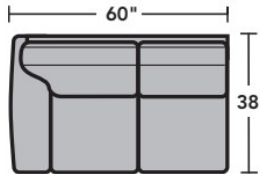

- Standard
- Optional

PRODUCT DIMENSIONS

	OVERALL			SEAT			Arm Height
	Height	Width	Depth	Height	Width	Depth	
LAF Chair -17	35"	36"	38"	21"	25"	22"	25"
RAF Chair -18	35"	36"	38"	21"	25"	22"	25"
Armless Chair -19	35"	24"	38"	21"	24"	22"	
Full Wedge -23	35"	67"	39"	21"	42"	25"	
Corner Chair -231	35"	38"	38"	21"	22"	22"	
LAF Chaise -25	35"	38"	68"	21"	28"	52"	25"
RAF Chaise -26	35"	38"	68"	21"	28"	52"	25"
LAF Loveseat -27	35"	60"	38"	21"	49"	22"	25"
RAF Loveseat -28	35"	60"	38"	21"	49"	22"	25"
Armless Loveseat -29	35"	64"	38"	21"	64"	22"	
LAF Corner Sofa -33	35"	100"	38"	21"	72"	22"	25"
RAF Corner Sofa -34	35"	100"	38"	21"	72"	22"	25"
LAF Sofa -37	35"	85"	38"	21"	74"	22"	25"
RAF Sofa -38	35"	85"	38"	21"	74"	22"	25"
RAF Angled Chaise -265	35"	67"	50"	21"	47"	35"	25"
LAF Angled Chaise -255	35"	67"	50"	21"	47"	35"	25"

3305 Vail Sectional | Components & Configurations

Leather Furniture

Components

LAF = Left-Arm-Facing
RAF = Right-Arm-Facing

-33
LAF Corner Sofa

-34
RAF Corner Sofa

-37
LAF Sofa

-38
RAF Sofa

-27
LAF Loveseat

-28
RAF Loveseat

-29
Armless Loveseat

-23
Full Wedge

-231
Corner Chair

-19
Armless Chair

-255
LAF Angled Chaise

-265
RAF Angled Chaise

Leather Furniture

Sample Configurations

Scale 1/4"=1'

Dimensions are in inches and are subject to variance.
© Flexsteel Industries, Inc. 11/2023
FLX-CP-FS-CC-3305

FLEXSTEEL®