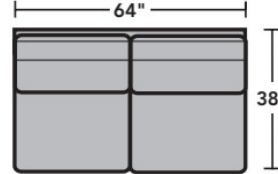

- Standard
- Optional

PRODUCT DIMENSIONS

	OVERALL			SEAT			Arm Height
	Height	Width	Depth	Height	Width	Depth	
LAF Chair -17	35"	36"	38"	21"	25"	22"	25"
RAF Chair -18	35"	36"	38"	21"	25"	22"	25"
Armless Chair -19	35"	24"	38"	21"	24"	22"	
Full Wedge -23	35"	67"	39"	21"	42"	25"	
Corner Chair -231	35"	38"	38"	21"	22"	22"	
LAF Chaise -25	35"	38"	68"	21"	28"	52"	25"
RAF Chaise -26	35"	38"	68"	21"	28"	52"	25"
LAF Loveseat -27	35"	60"	38"	21"	49"	22"	25"
RAF Loveseat -28	35"	60"	38"	21"	49"	22"	25"
Armless Loveseat -29	35"	64"	38"	21"	64"	22"	
LAF Corner Sofa -33	35"	100"	38"	21"	72"	22"	25"
RAF Corner Sofa -34	35"	100"	38"	21"	72"	22"	25"
LAF Sofa -37	35"	85"	38"	21"	74"	22"	25"
RAF Sofa -38	35"	85"	38"	21"	74"	22"	25"
RAF Angled Chaise -265	35"	67"	50"	21"	47"	35"	25"
LAF Angled Chaise -255	35"	67"	50"	21"	47"	35"	25"

3305 Vail Sectional | Components & Configurations

Leather Furniture

Components

LAF = Left-Arm-Facing
RAF = Right-Arm-Facing

-33
LAF Corner Sofa

-34
RAF Corner Sofa

-37
LAF Sofa

-38
RAF Sofa

-27
LAF Loveseat

-28
RAF Loveseat

-29
Armless Loveseat

-23
Full Wedge

-231
Corner Chair

-19
Armless Chair

-255
LAF Angled Chaise

-265
RAF Angled Chaise

Leather Furniture

Sample Configurations

Scale 1/4"=1'

Dimensions are in inches and are subject to variance.
© Flexsteel Industries, Inc. 11/2023
FLX-CP-FS-CC-3305

FLEXSTEEL®