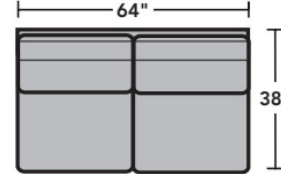

## Components

LAF = Left-Arm-Facing  
RAF = Right-Arm-Facing

-33  
LAF Corner Sofa

-34  
RAF Corner Sofa

-37  
LAF Sofa

-38  
RAF Sofa

-27  
LAF Loveseat

-28  
RAF Loveseat

-29  
Armless Loveseat

-23  
Full Wedge

-231  
Corner Chair

-19  
Armless Chair

-255  
LAF Angled Chaise

-265  
RAF Angled Chaise

-25  
LAF Chaise

-26  
RAF Chaise

-17  
LAF Chair

-18  
RAF Chair

Scale 1/4"=1'

Dimensions are in inches and are subject to variance.  
© Flexsteel Industries, Inc. 11/2023  
FLX-CP-FS-CC-3305

FLEXSTEEL®

## Sample Configurations

Scale 1/4"=1'

Dimensions are in inches and are subject to variance.  
© Flexsteel Industries, Inc. 11/2023  
FLX-CP-FS-CC-3305

FLEXSTEEL®