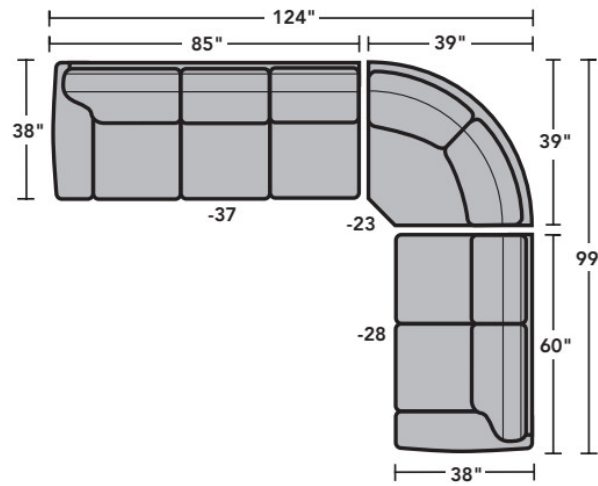

- Standard
- Optional

PRODUCT DIMENSIONS

	OVERALL			SEAT			Arm Height
	Height	Width	Depth	Height	Width	Depth	
LAF Chair -17	35"	36"	38"	21"	25"	22"	25"
RAF Chair -18	35"	36"	38"	21"	25"	22"	25"
Armless Chair -19	35"	24"	38"	21"	24"	22"	
Full Wedge -23	35"	67"	39"	21"	42"	25"	
Corner Chair -231	35"	38"	38"	21"	22"	22"	
LAF Chaise -25	35"	38"	68"	21"	28"	52"	25"
RAF Chaise -26	35"	38"	68"	21"	28"	52"	25"
LAF Loveseat -27	35"	60"	38"	21"	49"	22"	25"
RAF Loveseat -28	35"	60"	38"	21"	49"	22"	25"
Armless Loveseat -29	35"	64"	38"	21"	64"	22"	
LAF Corner Sofa -33	35"	100"	38"	21"	72"	22"	25"
RAF Corner Sofa -34	35"	100"	38"	21"	72"	22"	25"
LAF Sofa -37	35"	85"	38"	21"	74"	22"	25"
RAF Sofa -38	35"	85"	38"	21"	74"	22"	25"
RAF Angled Chaise -265	35"	67"	50"	21"	47"	35"	25"
LAF Angled Chaise -255	35"	67"	50"	21"	47"	35"	25"

-27
LAF Loveseat

-28
RAF Loveseat

-29
Armless Loveseat

-23
Full Wedge

-231
Corner Chair

-19
Armless Chair

-255
LAF Angled Chaise

-265
RAF Angled Chaise

-25
LAF Chaise

-26
RAF Chaise

-17
LAF Chair

-18
RAF Chair

Scale 1/4"=1'

Dimensions are in inches and are subject to variance.
© Flexsteel Industries, Inc. 11/2023
FLX-CP-FS-CC-3305

FLEXSTEEL®

3305 Vail Sectional | Components & Configurations

Leather Furniture

Sample Configurations

Scale 1/4"=1'

Dimensions are in inches and are subject to variance.
© Flexsteel Industries, Inc. 11/2023
FLX-CP-FS-CC-3305

FLEXSTEEL®