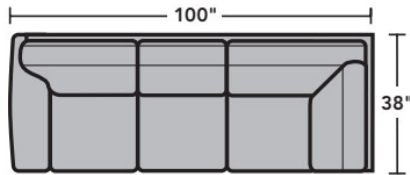

- Standard
- Optional

PRODUCT DIMENSIONS

	OVERALL			SEAT			Arm Height
	Height	Width	Depth	Height	Width	Depth	
LAF Chair -17	35"	36"	38"	21"	25"	22"	25"
RAF Chair -18	35"	36"	38"	21"	25"	22"	25"
Armless Chair -19	35"	24"	38"	21"	24"	22"	
Full Wedge -23	35"	67"	39"	21"	42"	25"	
Corner Chair -231	35"	38"	38"	21"	22"	22"	
LAF Chaise -25	35"	38"	68"	21"	28"	52"	25"
RAF Chaise -26	35"	38"	68"	21"	28"	52"	25"
LAF Loveseat -27	35"	60"	38"	21"	49"	22"	25"
RAF Loveseat -28	35"	60"	38"	21"	49"	22"	25"
Armless Loveseat -29	35"	64"	38"	21"	64"	22"	
LAF Corner Sofa -33	35"	100"	38"	21"	72"	22"	25"
RAF Corner Sofa -34	35"	100"	38"	21"	72"	22"	25"
LAF Sofa -37	35"	85"	38"	21"	74"	22"	25"
RAF Sofa -38	35"	85"	38"	21"	74"	22"	25"
RAF Angled Chaise -265	35"	67"	50"	21"	47"	35"	25"
LAF Angled Chaise -255	35"	67"	50"	21"	47"	35"	25"

Cushion Ledge
Cushion-ledge construction keeps the back cushions from sliding behind the seat cushions.

Interlocking Brackets
Interlocking brackets securely attach one sectional component to another to prevent them from separating even when reclining.

3305 Vail Sectional | Components & Configurations

Leather Furniture

Components

LAF = Left-Arm-Facing
RAF = Right-Arm-Facing

-33
LAF Corner Sofa

-34
RAF Corner Sofa

-37
LAF Sofa

-38
RAF Sofa

Leather Furniture

Sample Configurations

Scale 1/4"=1'

Dimensions are in inches and are subject to variance.
© Flexsteel Industries, Inc. 11/2023
FLX-CP-FS-CC-3305

FLEXSTEEL®