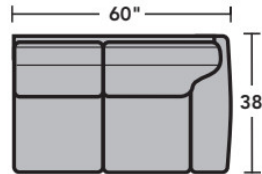

## Components

LAF = Left-Arm-Facing  
RAF = Right-Arm-Facing

-33  
LAF Corner Sofa

-34  
RAF Corner Sofa

-37  
LAF Sofa

-38  
RAF Sofa

-27  
LAF Loveseat

-28  
RAF Loveseat

-29  
Armless Loveseat

-23  
Full Wedge

-231  
Corner Chair

-19  
Armless Chair

-255  
LAF Angled Chaise

-265  
RAF Angled Chaise

-25  
LAF Chaise

-26  
RAF Chaise

-17  
LAF Chair

-18  
RAF Chair

Scale 1/4"=1'

Dimensions are in inches and are subject to variance.  
© Flexsteel Industries, Inc. 11/2023  
FLX-CP-FS-CC-3305

FLEXSTEEL®

## Sample Configurations

Scale 1/4"=1'

Dimensions are in inches and are subject to variance.  
© Flexsteel Industries, Inc. 11/2023  
FLX-CP-FS-CC-3305

FLEXSTEEL®