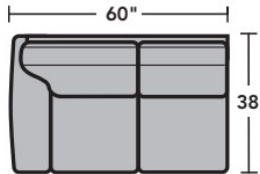

- Standard
- Optional

**PRODUCT DIMENSIONS**

	OVERALL			SEAT			Arm Height
	Height	Width	Depth	Height	Width	Depth	
<b>LAF Chair</b> -17	35"	36"	38"	21"	25"	22"	25"
<b>RAF Chair</b> -18	35"	36"	38"	21"	25"	22"	25"
<b>Armless Chair</b> -19	35"	24"	38"	21"	24"	22"	
<b>Full Wedge</b> -23	35"	67"	39"	21"	42"	25"	
<b>Corner Chair</b> -231	35"	38"	38"	21"	22"	22"	
<b>LAF Chaise</b> -25	35"	38"	68"	21"	28"	52"	25"
<b>RAF Chaise</b> -26	35"	38"	68"	21"	28"	52"	25"
<b>LAF Loveseat</b> -27	35"	60"	38"	21"	49"	22"	25"
<b>RAF Loveseat</b> -28	35"	60"	38"	21"	49"	22"	25"
<b>Armless Loveseat</b> -29	35"	64"	38"	21"	64"	22"	
<b>LAF Corner Sofa</b> -33	35"	100"	38"	21"	72"	22"	25"
<b>RAF Corner Sofa</b> -34	35"	100"	38"	21"	72"	22"	25"
<b>LAF Sofa</b> -37	35"	85"	38"	21"	74"	22"	25"
<b>RAF Sofa</b> -38	35"	85"	38"	21"	74"	22"	25"
<b>RAF Angled Chaise</b> -265	35"	67"	50"	21"	47"	35"	25"
<b>LAF Angled Chaise</b> -255	35"	67"	50"	21"	47"	35"	25"

## Components

LAF = Left-Arm-Facing  
RAF = Right-Arm-Facing

-33  
LAF Corner Sofa

-34  
RAF Corner Sofa

-37  
LAF Sofa

-38  
RAF Sofa

-27  
LAF Loveseat

-28  
RAF Loveseat

-29  
Armless Loveseat

-23  
Full Wedge

-231  
Corner Chair

-19  
Armless Chair

-255  
LAF Angled Chaise

-265  
RAF Angled Chaise

-25  
LAF Chaise

-26  
RAF Chaise

-17  
LAF Chair

-18  
RAF Chair

Scale 1/4"=1'

Dimensions are in inches and are subject to variance.  
© Flexsteel Industries, Inc. 11/2023  
FLX-CP-FS-CC-3305

FLEXSTEEL®