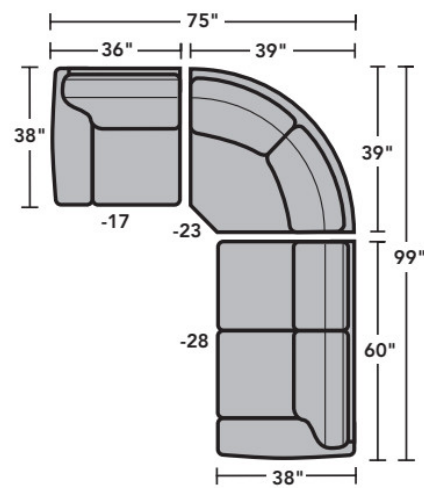

- Standard
- Optional

PRODUCT DIMENSIONS

	OVERALL			SEAT			Arm Height
	Height	Width	Depth	Height	Width	Depth	
LAF Chair -17	35"	36"	38"	21"	25"	22"	25"
RAF Chair -18	35"	36"	38"	21"	25"	22"	25"
Armless Chair -19	35"	24"	38"	21"	24"	22"	
Full Wedge -23	35"	67"	39"	21"	42"	25"	
Corner Chair -231	35"	38"	38"	21"	22"	22"	
LAF Chaise -25	35"	38"	68"	21"	28"	52"	25"
RAF Chaise -26	35"	38"	68"	21"	28"	52"	25"
LAF Loveseat -27	35"	60"	38"	21"	49"	22"	25"
RAF Loveseat -28	35"	60"	38"	21"	49"	22"	25"
Armless Loveseat -29	35"	64"	38"	21"	64"	22"	
LAF Corner Sofa -33	35"	100"	38"	21"	72"	22"	25"
RAF Corner Sofa -34	35"	100"	38"	21"	72"	22"	25"
LAF Sofa -37	35"	85"	38"	21"	74"	22"	25"
RAF Sofa -38	35"	85"	38"	21"	74"	22"	25"
RAF Angled Chaise -265	35"	67"	50"	21"	47"	35"	25"
LAF Angled Chaise -255	35"	67"	50"	21"	47"	35"	25"

-27
LAF Loveseat

-28
RAF Loveseat

-29
Armless Loveseat

-23
Full Wedge

-231
Corner Chair

-19
Armless Chair

-255
LAF Angled Chaise

-265
RAF Angled Chaise

-25
LAF Chaise

-26
RAF Chaise

-17
LAF Chair

-18
RAF Chair

Scale 1/4"=1'

Dimensions are in inches and are subject to variance.
© Flexsteel Industries, Inc. 11/2023
FLX-CP-FS-CC-3305

FLEXSTEEL®

3305 Vail Sectional | Components & Configurations

Leather Furniture

Sample Configurations

Scale 1/4"=1'

Dimensions are in inches and are subject to variance.
© Flexsteel Industries, Inc. 11/2023
FLX-CP-FS-CC-3305

FLEXSTEEL®