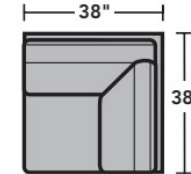

## Components

LAF = Left-Arm-Facing  
RAF = Right-Arm-Facing

-33  
LAF Corner Sofa

-34  
RAF Corner Sofa

-37  
LAF Sofa

-38  
RAF Sofa

-27  
LAF Loveseat

-28  
RAF Loveseat

-29  
Armless Loveseat

-23  
Full Wedge

-231  
Corner Chair

-19  
Armless Chair

-255  
LAF Angled Chaise

-265  
RAF Angled Chaise

-25  
LAF Chaise

-26  
RAF Chaise

-17  
LAF Chair

-18  
RAF Chair

Scale 1/4"=1'

Dimensions are in inches and are subject to variance.  
© Flexsteel Industries, Inc. 11/2023  
FLX-CP-FS-CC-3305

FLEXSTEEL®

## Sample Configurations

Scale 1/4"=1'

Dimensions are in inches and are subject to variance.  
© Flexsteel Industries, Inc. 11/2023  
FLX-CP-FS-CC-3305

FLEXSTEEL®