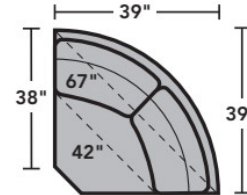

-23
Full Wedge