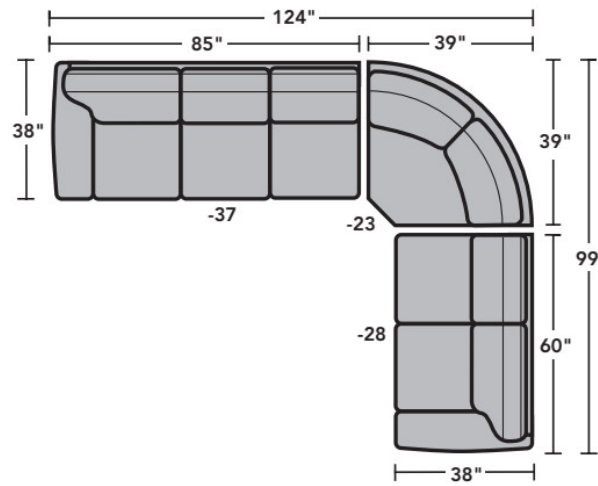

- Standard
- Optional

**PRODUCT DIMENSIONS**

	OVERALL			SEAT			Arm Height
	Height	Width	Depth	Height	Width	Depth	
<b>LAF Chair</b> -17	35"	36"	38"	21"	25"	22"	25"
<b>RAF Chair</b> -18	35"	36"	38"	21"	25"	22"	25"
<b>Armless Chair</b> -19	35"	24"	38"	21"	24"	22"	
<b>Full Wedge</b> -23	35"	67"	39"	21"	42"	25"	
<b>Corner Chair</b> -231	35"	38"	38"	21"	22"	22"	
<b>LAF Chaise</b> -25	35"	38"	68"	21"	28"	52"	25"
<b>RAF Chaise</b> -26	35"	38"	68"	21"	28"	52"	25"
<b>LAF Loveseat</b> -27	35"	60"	38"	21"	49"	22"	25"
<b>RAF Loveseat</b> -28	35"	60"	38"	21"	49"	22"	25"
<b>Armless Loveseat</b> -29	35"	64"	38"	21"	64"	22"	
<b>LAF Corner Sofa</b> -33	35"	100"	38"	21"	72"	22"	25"
<b>RAF Corner Sofa</b> -34	35"	100"	38"	21"	72"	22"	25"
<b>LAF Sofa</b> -37	35"	85"	38"	21"	74"	22"	25"
<b>RAF Sofa</b> -38	35"	85"	38"	21"	74"	22"	25"
<b>RAF Angled Chaise</b> -265	35"	67"	50"	21"	47"	35"	25"
<b>LAF Angled Chaise</b> -255	35"	67"	50"	21"	47"	35"	25"

-29  
Armless Loveseat

-23  
Full Wedge

-231  
Corner Chair

-19  
Armless Chair

-255  
LAF Angled Chaise

-265  
RAF Angled Chaise

-25  
LAF Chaise

-26  
RAF Chaise

-17  
LAF Chair

-18  
RAF Chair

Scale 1/4"=1'

Dimensions are in inches and are subject to variance.  
© Flexsteel Industries, Inc. 11/2023  
FLX-CP-FS-CC-3305

FLEXSTEEL®

## Sample Configurations

Scale 1/4"=1'

Dimensions are in inches and are subject to variance.  
© Flexsteel Industries, Inc. 11/2023  
FLX-CP-FS-CC-3305

FLEXSTEEL®