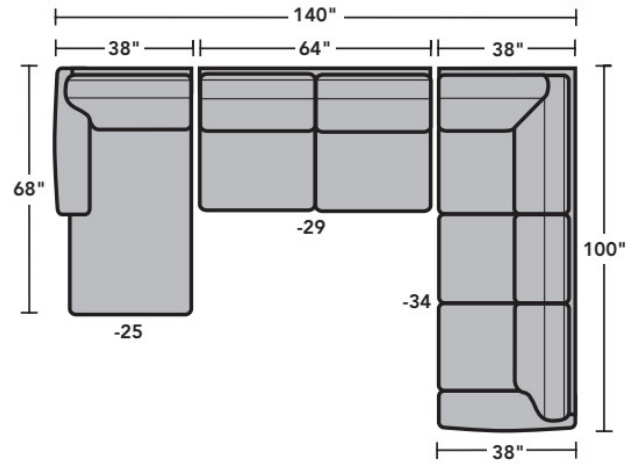

- Standard
- Optional

**PRODUCT DIMENSIONS**

	OVERALL			SEAT			Arm Height
	Height	Width	Depth	Height	Width	Depth	
<b>LAF Chair</b> -17	35"	36"	38"	21"	25"	22"	25"
<b>RAF Chair</b> -18	35"	36"	38"	21"	25"	22"	25"
<b>Armless Chair</b> -19	35"	24"	38"	21"	24"	22"	
<b>Full Wedge</b> -23	35"	67"	39"	21"	42"	25"	
<b>Corner Chair</b> -231	35"	38"	38"	21"	22"	22"	
<b>LAF Chaise</b> -25	35"	38"	68"	21"	28"	52"	25"
<b>RAF Chaise</b> -26	35"	38"	68"	21"	28"	52"	25"
<b>LAF Loveseat</b> -27	35"	60"	38"	21"	49"	22"	25"
<b>RAF Loveseat</b> -28	35"	60"	38"	21"	49"	22"	25"
<b>Armless Loveseat</b> -29	35"	64"	38"	21"	64"	22"	
<b>LAF Corner Sofa</b> -33	35"	100"	38"	21"	72"	22"	25"
<b>RAF Corner Sofa</b> -34	35"	100"	38"	21"	72"	22"	25"
<b>LAF Sofa</b> -37	35"	85"	38"	21"	74"	22"	25"
<b>RAF Sofa</b> -38	35"	85"	38"	21"	74"	22"	25"
<b>RAF Angled Chaise</b> -265	35"	67"	50"	21"	47"	35"	25"
<b>LAF Angled Chaise</b> -255	35"	67"	50"	21"	47"	35"	25"

-29  
Armless Loveseat

-23  
Full Wedge

-231  
Corner Chair

-19  
Armless Chair

-255  
LAF Angled Chaise

-265  
RAF Angled Chaise

-25  
LAF Chaise

-26  
RAF Chaise

-17  
LAF Chair

-18  
RAF Chair

Scale 1/4"=1'

Dimensions are in inches and are subject to variance.  
© Flexsteel Industries, Inc. 11/2023  
FLX-CP-FS-CC-3305

FLEXSTEEL®

## Sample Configurations

Scale 1/4"=1'

Dimensions are in inches and are subject to variance.  
© Flexsteel Industries, Inc. 11/2023  
FLX-CP-FS-CC-3305

FLEXSTEEL®