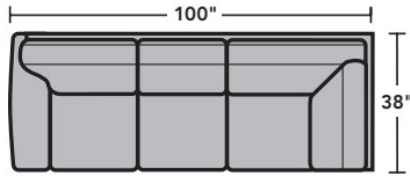

- Standard
- Optional

**PRODUCT DIMENSIONS**

	OVERALL			SEAT			Arm Height
	Height	Width	Depth	Height	Width	Depth	
<b>LAF Chair</b> -17	35"	36"	38"	21"	25"	22"	25"
<b>RAF Chair</b> -18	35"	36"	38"	21"	25"	22"	25"
<b>Armless Chair</b> -19	35"	24"	38"	21"	24"	22"	
<b>Full Wedge</b> -23	35"	67"	39"	21"	42"	25"	
<b>Corner Chair</b> -231	35"	38"	38"	21"	22"	22"	
<b>LAF Chaise</b> -25	35"	38"	68"	21"	28"	52"	25"
<b>RAF Chaise</b> -26	35"	38"	68"	21"	28"	52"	25"
<b>LAF Loveseat</b> -27	35"	60"	38"	21"	49"	22"	25"
<b>RAF Loveseat</b> -28	35"	60"	38"	21"	49"	22"	25"
<b>Armless Loveseat</b> -29	35"	64"	38"	21"	64"	22"	
<b>LAF Corner Sofa</b> -33	35"	100"	38"	21"	72"	22"	25"
<b>RAF Corner Sofa</b> -34	35"	100"	38"	21"	72"	22"	25"
<b>LAF Sofa</b> -37	35"	85"	38"	21"	74"	22"	25"
<b>RAF Sofa</b> -38	35"	85"	38"	21"	74"	22"	25"
<b>RAF Angled Chaise</b> -265	35"	67"	50"	21"	47"	35"	25"
<b>LAF Angled Chaise</b> -255	35"	67"	50"	21"	47"	35"	25"

**Cushion Ledge**  
Cushion-ledge construction keeps the back cushions from sliding behind the seat cushions.

**Interlocking Brackets**  
Interlocking brackets securely attach one sectional component to another to prevent them from separating even when reclining.

## Components

LAF = Left-Arm-Facing  
RAF = Right-Arm-Facing

-33  
LAF Corner Sofa

-34  
RAF Corner Sofa

-37  
LAF Sofa

-38  
RAF Sofa

-27  
LAF Loveseat

-28  
RAF Loveseat