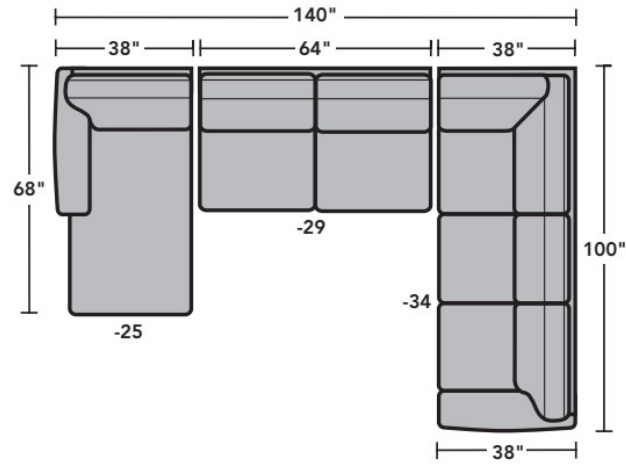

- Standard
- Optional

PRODUCT DIMENSIONS

	OVERALL			SEAT			Arm Height
	Height	Width	Depth	Height	Width	Depth	
LAF Chair -17	35"	36"	38"	21"	25"	22"	25"
RAF Chair -18	35"	36"	38"	21"	25"	22"	25"
Armless Chair -19	35"	24"	38"	21"	24"	22"	
Full Wedge -23	35"	67"	39"	21"	42"	25"	
Corner Chair -231	35"	38"	38"	21"	22"	22"	
LAF Chaise -25	35"	38"	68"	21"	28"	52"	25"
RAF Chaise -26	35"	38"	68"	21"	28"	52"	25"
LAF Loveseat -27	35"	60"	38"	21"	49"	22"	25"
RAF Loveseat -28	35"	60"	38"	21"	49"	22"	25"
Armless Loveseat -29	35"	64"	38"	21"	64"	22"	
LAF Corner Sofa -33	35"	100"	38"	21"	72"	22"	25"
RAF Corner Sofa -34	35"	100"	38"	21"	72"	22"	25"
LAF Sofa -37	35"	85"	38"	21"	74"	22"	25"
RAF Sofa -38	35"	85"	38"	21"	74"	22"	25"
RAF Angled Chaise -265	35"	67"	50"	21"	47"	35"	25"
LAF Angled Chaise -255	35"	67"	50"	21"	47"	35"	25"

-27
LAF Loveseat

-28
RAF Loveseat

-29
Armless Loveseat

-23
Full Wedge

-231
Corner Chair

-19
Armless Chair

-255
LAF Angled Chaise

-265
RAF Angled Chaise

-25
LAF Chaise

-26
RAF Chaise

-17
LAF Chair

-18
RAF Chair

Scale 1/4"=1'

Dimensions are in inches and are subject to variance.
© Flexsteel Industries, Inc. 11/2023
FLX-CP-FS-CC-3305

FLEXSTEEL®

3305 Vail Sectional | Components & Configurations

Leather Furniture

Sample Configurations

Scale 1/4"=1'

Dimensions are in inches and are subject to variance.
© Flexsteel Industries, Inc. 11/2023
FLX-CP-FS-CC-3305

FLEXSTEEL®