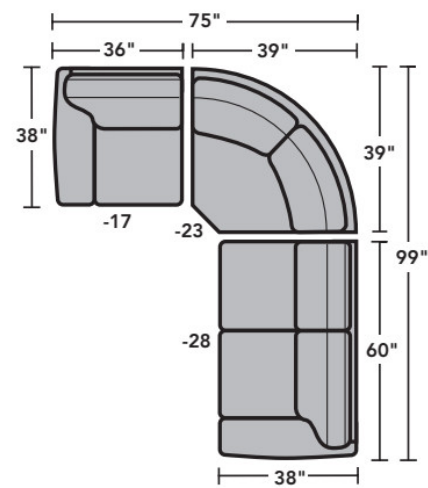

- Standard
- Optional

**PRODUCT DIMENSIONS**

	OVERALL			SEAT			Arm Height
	Height	Width	Depth	Height	Width	Depth	
<b>LAF Chair</b> -17	35"	36"	38"	21"	25"	22"	25"
<b>RAF Chair</b> -18	35"	36"	38"	21"	25"	22"	25"
<b>Armless Chair</b> -19	35"	24"	38"	21"	24"	22"	
<b>Full Wedge</b> -23	35"	67"	39"	21"	42"	25"	
<b>Corner Chair</b> -231	35"	38"	38"	21"	22"	22"	
<b>LAF Chaise</b> -25	35"	38"	68"	21"	28"	52"	25"
<b>RAF Chaise</b> -26	35"	38"	68"	21"	28"	52"	25"
<b>LAF Loveseat</b> -27	35"	60"	38"	21"	49"	22"	25"
<b>RAF Loveseat</b> -28	35"	60"	38"	21"	49"	22"	25"
<b>Armless Loveseat</b> -29	35"	64"	38"	21"	64"	22"	
<b>LAF Corner Sofa</b> -33	35"	100"	38"	21"	72"	22"	25"
<b>RAF Corner Sofa</b> -34	35"	100"	38"	21"	72"	22"	25"
<b>LAF Sofa</b> -37	35"	85"	38"	21"	74"	22"	25"
<b>RAF Sofa</b> -38	35"	85"	38"	21"	74"	22"	25"
<b>RAF Angled Chaise</b> -265	35"	67"	50"	21"	47"	35"	25"
<b>LAF Angled Chaise</b> -255	35"	67"	50"	21"	47"	35"	25"

-29  
Armless Loveseat

-23  
Full Wedge

-231  
Corner Chair

-19  
Armless Chair

-255  
LAF Angled Chaise

-265  
RAF Angled Chaise

-25  
LAF Chaise

-26  
RAF Chaise

-17  
LAF Chair

-18  
RAF Chair

Scale 1/4"=1'

Dimensions are in inches and are subject to variance.  
© Flexsteel Industries, Inc. 11/2023  
FLX-CP-FS-CC-3305

FLEXSTEEL®

## Sample Configurations

Scale 1/4"=1'

Dimensions are in inches and are subject to variance.  
© Flexsteel Industries, Inc. 11/2023  
FLX-CP-FS-CC-3305

FLEXSTEEL®