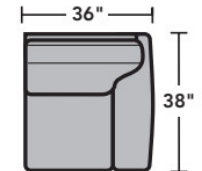

3305 Vail Sectional | Components & Configurations

Leather Furniture

Components

LAF = Left-Arm-Facing
RAF = Right-Arm-Facing

-33
LAF Corner Sofa

-34
RAF Corner Sofa

-37
LAF Sofa

-38
RAF Sofa

-27
LAF Loveseat

-28
RAF Loveseat

-29
Armless Loveseat

-23
Full Wedge

-231
Corner Chair

-19
Armless Chair

-255
LAF Angled Chaise

-265
RAF Angled Chaise

-25
LAF Chaise

-26
RAF Chaise

-17
LAF Chair

-18
RAF Chair

Scale 1/4"=1'

Dimensions are in inches and are subject to variance.
© Flexsteel Industries, Inc. 11/2023
FLX-CP-FS-CC-3305

FLEXSTEEL®

3305 Vail Sectional | Components & Configurations

Leather Furniture

Sample Configurations

Scale 1/4"=1'

Dimensions are in inches and are subject to variance.
© Flexsteel Industries, Inc. 11/2023
FLX-CP-FS-CC-3305

FLEXSTEEL®