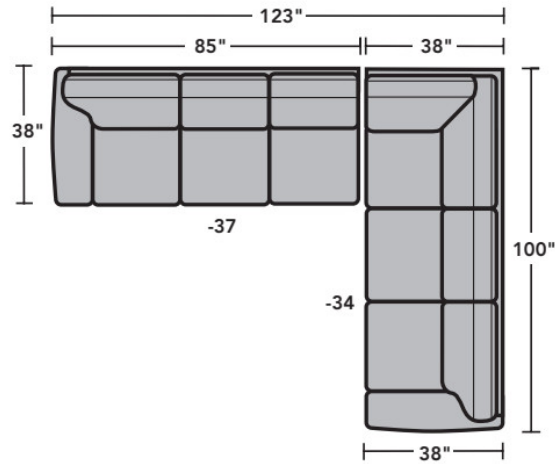

- Standard
- Optional

PRODUCT DIMENSIONS

	OVERALL			SEAT			Arm Height
	Height	Width	Depth	Height	Width	Depth	
LAF Chair -17	35"	36"	38"	21"	25"	22"	25"
RAF Chair -18	35"	36"	38"	21"	25"	22"	25"
Armless Chair -19	35"	24"	38"	21"	24"	22"	
Full Wedge -23	35"	67"	39"	21"	42"	25"	
Corner Chair -231	35"	38"	38"	21"	22"	22"	
LAF Chaise -25	35"	38"	68"	21"	28"	52"	25"
RAF Chaise -26	35"	38"	68"	21"	28"	52"	25"
LAF Loveseat -27	35"	60"	38"	21"	49"	22"	25"
RAF Loveseat -28	35"	60"	38"	21"	49"	22"	25"
Armless Loveseat -29	35"	64"	38"	21"	64"	22"	
LAF Corner Sofa -33	35"	100"	38"	21"	72"	22"	25"
RAF Corner Sofa -34	35"	100"	38"	21"	72"	22"	25"
LAF Sofa -37	35"	85"	38"	21"	74"	22"	25"
RAF Sofa -38	35"	85"	38"	21"	74"	22"	25"
RAF Angled Chaise -265	35"	67"	50"	21"	47"	35"	25"
LAF Angled Chaise -255	35"	67"	50"	21"	47"	35"	25"

-27
LAF Loveseat

-28
RAF Loveseat

-29
Armless Loveseat

-23
Full Wedge

-231
Corner Chair

-19
Armless Chair

-255
LAF Angled Chaise

-265
RAF Angled Chaise

-25
LAF Chaise

-26
RAF Chaise

-17
LAF Chair

-18
RAF Chair

Scale 1/4"=1'

Dimensions are in inches and are subject to variance.
© Flexsteel Industries, Inc. 11/2023
FLX-CP-FS-CC-3305

FLEXSTEEL®

3305 Vail Sectional | Components & Configurations

Leather Furniture

Sample Configurations

Scale 1/4"=1'

Dimensions are in inches and are subject to variance.
© Flexsteel Industries, Inc. 11/2023
FLX-CP-FS-CC-3305

FLEXSTEEL®