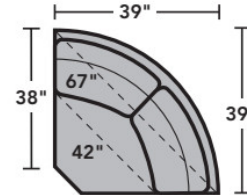

## Components

LAF = Left-Arm-Facing  
RAF = Right-Arm-Facing

-33  
LAF Corner Sofa

-34  
RAF Corner Sofa

-37  
LAF Sofa

-38  
RAF Sofa

-27  
LAF Loveseat

-28  
RAF Loveseat

-29  
Armless Loveseat

-23  
Full Wedge

-231  
Corner Chair

-19  
Armless Chair

-255  
LAF Angled Chaise

-265  
RAF Angled Chaise

-25  
LAF Chaise

-26  
RAF Chaise

-17  
LAF Chair

-18  
RAF Chair

Scale 1/4"=1'

Dimensions are in inches and are subject to variance.  
© Flexsteel Industries, Inc. 11/2023  
FLX-CP-FS-CC-3305

FLEXSTEEL®

## Sample Configurations

Scale 1/4"=1'

Dimensions are in inches and are subject to variance.  
© Flexsteel Industries, Inc. 11/2023  
FLX-CP-FS-CC-3305

FLEXSTEEL®