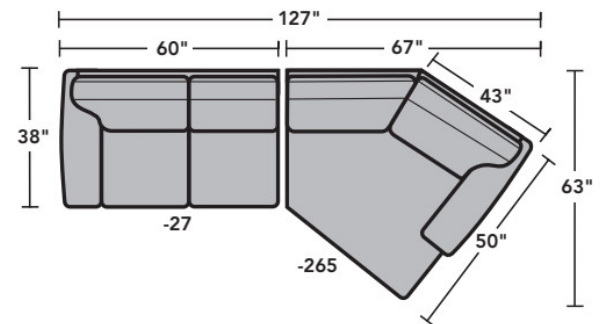

- Standard
- Optional

PRODUCT DIMENSIONS

	OVERALL			SEAT			Arm Height
	Height	Width	Depth	Height	Width	Depth	
LAF Chair -17	35"	36"	38"	21"	25"	22"	25"
RAF Chair -18	35"	36"	38"	21"	25"	22"	25"
Armless Chair -19	35"	24"	38"	21"	24"	22"	
Full Wedge -23	35"	67"	39"	21"	42"	25"	
Corner Chair -231	35"	38"	38"	21"	22"	22"	
LAF Chaise -25	35"	38"	68"	21"	28"	52"	25"
RAF Chaise -26	35"	38"	68"	21"	28"	52"	25"
LAF Loveseat -27	35"	60"	38"	21"	49"	22"	25"
RAF Loveseat -28	35"	60"	38"	21"	49"	22"	25"
Armless Loveseat -29	35"	64"	38"	21"	64"	22"	
LAF Corner Sofa -33	35"	100"	38"	21"	72"	22"	25"
RAF Corner Sofa -34	35"	100"	38"	21"	72"	22"	25"
LAF Sofa -37	35"	85"	38"	21"	74"	22"	25"
RAF Sofa -38	35"	85"	38"	21"	74"	22"	25"
RAF Angled Chaise -265	35"	67"	50"	21"	47"	35"	25"
LAF Angled Chaise -255	35"	67"	50"	21"	47"	35"	25"

-27
LAF Loveseat

-28
RAF Loveseat

-29
Armless Loveseat

-23
Full Wedge

-231
Corner Chair

-19
Armless Chair

-255
LAF Angled Chaise

-265
RAF Angled Chaise

-25
LAF Chaise

-26
RAF Chaise

-17
LAF Chair

-18
RAF Chair

Scale 1/4"=1'

Dimensions are in inches and are subject to variance.
© Flexsteel Industries, Inc. 11/2023
FLX-CP-FS-CC-3305

FLEXSTEEL®

3305 Vail Sectional | Components & Configurations

Leather Furniture

Sample Configurations

Scale 1/4"=1'

Dimensions are in inches and are subject to variance.
© Flexsteel Industries, Inc. 11/2023
FLX-CP-FS-CC-3305

FLEXSTEEL®