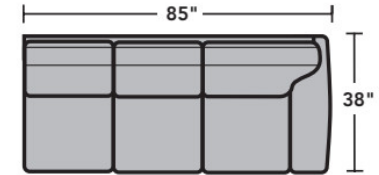

- Standard
- Optional

PRODUCT DIMENSIONS

	OVERALL			SEAT			Arm Height
	Height	Width	Depth	Height	Width	Depth	
LAF Chair -17	35"	36"	38"	21"	25"	22"	25"
RAF Chair -18	35"	36"	38"	21"	25"	22"	25"
Armless Chair -19	35"	24"	38"	21"	24"	22"	
Full Wedge -23	35"	67"	39"	21"	42"	25"	
Corner Chair -231	35"	38"	38"	21"	22"	22"	
LAF Chaise -25	35"	38"	68"	21"	28"	52"	25"
RAF Chaise -26	35"	38"	68"	21"	28"	52"	25"
LAF Loveseat -27	35"	60"	38"	21"	49"	22"	25"
RAF Loveseat -28	35"	60"	38"	21"	49"	22"	25"
Armless Loveseat -29	35"	64"	38"	21"	64"	22"	
LAF Corner Sofa -33	35"	100"	38"	21"	72"	22"	25"
RAF Corner Sofa -34	35"	100"	38"	21"	72"	22"	25"
LAF Sofa -37	35"	85"	38"	21"	74"	22"	25"
RAF Sofa -38	35"	85"	38"	21"	74"	22"	25"
RAF Angled Chaise -265	35"	67"	50"	21"	47"	35"	25"
LAF Angled Chaise -255	35"	67"	50"	21"	47"	35"	25"

3305 Vail Sectional | Components & Configurations

Leather Furniture

Components

LAF = Left-Arm-Facing
RAF = Right-Arm-Facing

-33
LAF Corner Sofa

-34
RAF Corner Sofa

-37
LAF Sofa

-38
RAF Sofa

-27
LAF Loveseat

-28
RAF Loveseat

-29
Armless Loveseat

-23
Full Wedge

-231
Corner Chair

-19
Armless Chair

-255
LAF Angled Chaise

-265
RAF Angled Chaise

Leather Furniture

Sample Configurations

Scale 1/4"=1'

Dimensions are in inches and are subject to variance.
© Flexsteel Industries, Inc. 11/2023
FLX-CP-FS-CC-3305

FLEXSTEEL®