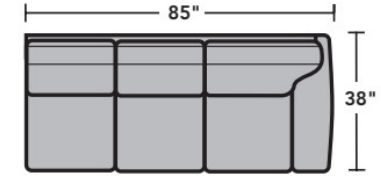

- Standard
- Optional

**PRODUCT DIMENSIONS**

	OVERALL			SEAT			Arm Height
	Height	Width	Depth	Height	Width	Depth	
<b>LAF Chair</b> -17	35"	36"	38"	21"	25"	22"	25"
<b>RAF Chair</b> -18	35"	36"	38"	21"	25"	22"	25"
<b>Armless Chair</b> -19	35"	24"	38"	21"	24"	22"	
<b>Full Wedge</b> -23	35"	67"	39"	21"	42"	25"	
<b>Corner Chair</b> -231	35"	38"	38"	21"	22"	22"	
<b>LAF Chaise</b> -25	35"	38"	68"	21"	28"	52"	25"
<b>RAF Chaise</b> -26	35"	38"	68"	21"	28"	52"	25"
<b>LAF Loveseat</b> -27	35"	60"	38"	21"	49"	22"	25"
<b>RAF Loveseat</b> -28	35"	60"	38"	21"	49"	22"	25"
<b>Armless Loveseat</b> -29	35"	64"	38"	21"	64"	22"	
<b>LAF Corner Sofa</b> -33	35"	100"	38"	21"	72"	22"	25"
<b>RAF Corner Sofa</b> -34	35"	100"	38"	21"	72"	22"	25"
<b>LAF Sofa</b> -37	35"	85"	38"	21"	74"	22"	25"
<b>RAF Sofa</b> -38	35"	85"	38"	21"	74"	22"	25"
<b>RAF Angled Chaise</b> -265	35"	67"	50"	21"	47"	35"	25"
<b>LAF Angled Chaise</b> -255	35"	67"	50"	21"	47"	35"	25"

## Components

LAF = Left-Arm-Facing  
RAF = Right-Arm-Facing

-33  
LAF Corner Sofa

-34  
RAF Corner Sofa

-37  
LAF Sofa

-38  
RAF Sofa

-27  
LAF Loveseat

-28  
RAF Loveseat

-29  
Armless Loveseat

-23  
Full Wedge

-231  
Corner Chair

-19  
Armless Chair

-255  
LAF Angled Chaise

-265  
RAF Angled Chaise

-25  
LAF Chaise

-26  
RAF Chaise

-17  
LAF Chair

-18  
RAF Chair

Scale 1/4"=1'

Dimensions are in inches and are subject to variance.  
© Flexsteel Industries, Inc. 11/2023  
FLX-CP-FS-CC-3305

FLEXSTEEL®