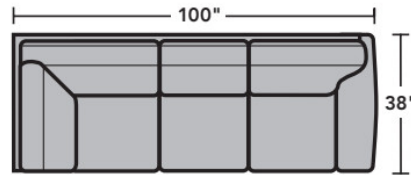

- Standard
- Optional

PRODUCT DIMENSIONS

	OVERALL			SEAT			Arm Height
	Height	Width	Depth	Height	Width	Depth	
LAF Chair -17	35"	36"	38"	21"	25"	22"	25"
RAF Chair -18	35"	36"	38"	21"	25"	22"	25"
Armless Chair -19	35"	24"	38"	21"	24"	22"	
Full Wedge -23	35"	67"	39"	21"	42"	25"	
Corner Chair -231	35"	38"	38"	21"	22"	22"	
LAF Chaise -25	35"	38"	68"	21"	28"	52"	25"
RAF Chaise -26	35"	38"	68"	21"	28"	52"	25"
LAF Loveseat -27	35"	60"	38"	21"	49"	22"	25"
RAF Loveseat -28	35"	60"	38"	21"	49"	22"	25"
Armless Loveseat -29	35"	64"	38"	21"	64"	22"	
LAF Corner Sofa -33	35"	100"	38"	21"	72"	22"	25"
RAF Corner Sofa -34	35"	100"	38"	21"	72"	22"	25"
LAF Sofa -37	35"	85"	38"	21"	74"	22"	25"
RAF Sofa -38	35"	85"	38"	21"	74"	22"	25"
RAF Angled Chaise -265	35"	67"	50"	21"	47"	35"	25"
LAF Angled Chaise -255	35"	67"	50"	21"	47"	35"	25"

3305 Vail Sectional | Components & Configurations

Leather Furniture

Components

LAF = Left-Arm-Facing
RAF = Right-Arm-Facing

-33
LAF Corner Sofa

-34
RAF Corner Sofa

-37
LAF Sofa

-38
RAF Sofa

-27
LAF Loveseat

-28
RAF Loveseat

-29
Armless Loveseat

-23
Full Wedge

-231
Corner Chair

-19
Armless Chair

-255
LAF Angled Chaise

-265
RAF Angled Chaise

-25
LAF Chaise

-26
RAF Chaise

-17
LAF Chair

-18
RAF Chair

Scale 1/4"=1'

Dimensions are in inches and are subject to variance.
© Flexsteel Industries, Inc. 11/2023
FLX-CP-FS-CC-3305

FLEXSTEEL®

3305 Vail Sectional | Components & Configurations