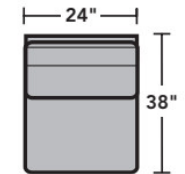

3305 Vail Sectional | Components & Configurations

Leather Furniture

Components

LAF = Left-Arm-Facing
RAF = Right-Arm-Facing

-33
LAF Corner Sofa

-34
RAF Corner Sofa

-37
LAF Sofa

-38
RAF Sofa

-27
LAF Loveseat

-28
RAF Loveseat

-29
Armless Loveseat

-23
Full Wedge

-231
Corner Chair

-19
Armless Chair

-255
LAF Angled Chaise

-265
RAF Angled Chaise

-25
LAF Chaise

-26
RAF Chaise

-17
LAF Chair

-18
RAF Chair

Scale 1/4"=1'

Dimensions are in inches and are subject to variance.
© Flexsteel Industries, Inc. 11/2023
FLX-CP-FS-CC-3305

FLEXSTEEL®

3305 Vail Sectional | Components & Configurations

Leather Furniture

Sample Configurations

Scale 1/4"=1'

Dimensions are in inches and are subject to variance.
© Flexsteel Industries, Inc. 11/2023
FLX-CP-FS-CC-3305

FLEXSTEEL®