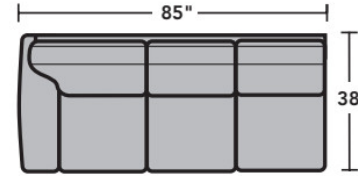

- Standard
- Optional

**PRODUCT DIMENSIONS**

	OVERALL			SEAT			Arm Height
	Height	Width	Depth	Height	Width	Depth	
<b>LAF Chair</b> -17	35"	36"	38"	21"	25"	22"	25"
<b>RAF Chair</b> -18	35"	36"	38"	21"	25"	22"	25"
<b>Armless Chair</b> -19	35"	24"	38"	21"	24"	22"	
<b>Full Wedge</b> -23	35"	67"	39"	21"	42"	25"	
<b>Corner Chair</b> -231	35"	38"	38"	21"	22"	22"	
<b>LAF Chaise</b> -25	35"	38"	68"	21"	28"	52"	25"
<b>RAF Chaise</b> -26	35"	38"	68"	21"	28"	52"	25"
<b>LAF Loveseat</b> -27	35"	60"	38"	21"	49"	22"	25"
<b>RAF Loveseat</b> -28	35"	60"	38"	21"	49"	22"	25"
<b>Armless Loveseat</b> -29	35"	64"	38"	21"	64"	22"	
<b>LAF Corner Sofa</b> -33	35"	100"	38"	21"	72"	22"	25"
<b>RAF Corner Sofa</b> -34	35"	100"	38"	21"	72"	22"	25"
<b>LAF Sofa</b> -37	35"	85"	38"	21"	74"	22"	25"
<b>RAF Sofa</b> -38	35"	85"	38"	21"	74"	22"	25"
<b>RAF Angled Chaise</b> -265	35"	67"	50"	21"	47"	35"	25"
<b>LAF Angled Chaise</b> -255	35"	67"	50"	21"	47"	35"	25"

## Components

LAF = Left-Arm-Facing  
RAF = Right-Arm-Facing

-33  
LAF Corner Sofa

-34  
RAF Corner Sofa

-37  
LAF Sofa

-38  
RAF Sofa

-27  
LAF Loveseat

-28  
RAF Loveseat

-29  
Armless Loveseat

-23  
Full Wedge

-231  
Corner Chair

-19  
Armless Chair

-255  
LAF Angled Chaise

-265  
RAF Angled Chaise

-25  
LAF Chaise

-26  
RAF Chaise

-17  
LAF Chair

-18  
RAF Chair

Scale 1/4"=1'

Dimensions are in inches and are subject to variance.  
© Flexsteel Industries, Inc. 11/2023  
FLX-CP-FS-CC-3305

FLEXSTEEL®