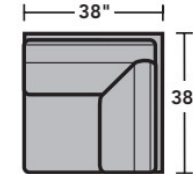

3305 Vail Sectional | Components & Configurations

Leather Furniture

Components

LAF = Left-Arm-Facing
RAF = Right-Arm-Facing

-33
LAF Corner Sofa

-34
RAF Corner Sofa

-37
LAF Sofa

-38
RAF Sofa

-27
LAF Loveseat

-28
RAF Loveseat

-29
Armless Loveseat

-23
Full Wedge

-231
Corner Chair

-19
Armless Chair

-255
LAF Angled Chaise

-265
RAF Angled Chaise

-25
LAF Chaise

-26
RAF Chaise

-17
LAF Chair

-18
RAF Chair

Scale 1/4"=1'

Dimensions are in inches and are subject to variance.
© Flexsteel Industries, Inc. 11/2023
FLX-CP-FS-CC-3305

FLEXSTEEL®

3305 Vail Sectional | Components & Configurations

Leather Furniture

Sample Configurations

Scale 1/4"=1'

Dimensions are in inches and are subject to variance.
© Flexsteel Industries, Inc. 11/2023
FLX-CP-FS-CC-3305

FLEXSTEEL®