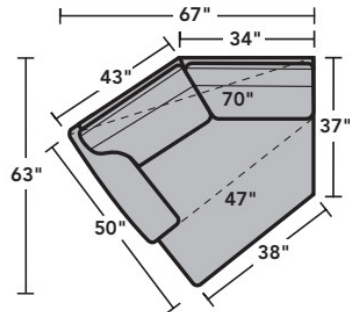

- Standard
- Optional

PRODUCT DIMENSIONS

	OVERALL			SEAT			Arm Height
	Height	Width	Depth	Height	Width	Depth	
LAF Chair -17	35"	36"	38"	21"	25"	22"	25"
RAF Chair -18	35"	36"	38"	21"	25"	22"	25"
Armless Chair -19	35"	24"	38"	21"	24"	22"	
Full Wedge -23	35"	67"	39"	21"	42"	25"	
Corner Chair -231	35"	38"	38"	21"	22"	22"	
LAF Chaise -25	35"	38"	68"	21"	28"	52"	25"
RAF Chaise -26	35"	38"	68"	21"	28"	52"	25"
LAF Loveseat -27	35"	60"	38"	21"	49"	22"	25"
RAF Loveseat -28	35"	60"	38"	21"	49"	22"	25"
Armless Loveseat -29	35"	64"	38"	21"	64"	22"	
LAF Corner Sofa -33	35"	100"	38"	21"	72"	22"	25"
RAF Corner Sofa -34	35"	100"	38"	21"	72"	22"	25"
LAF Sofa -37	35"	85"	38"	21"	74"	22"	25"
RAF Sofa -38	35"	85"	38"	21"	74"	22"	25"
RAF Angled Chaise -265	35"	67"	50"	21"	47"	35"	25"
LAF Angled Chaise -255	35"	67"	50"	21"	47"	35"	25"

-27
LAF Loveseat

-28
RAF Loveseat

-29
Armless Loveseat

-23
Full Wedge

-231
Corner Chair

-19
Armless Chair

-255
LAF Angled Chaise

-265
RAF Angled Chaise

-25
LAF Chaise

-26
RAF Chaise

-17
LAF Chair

-18
RAF Chair

Scale 1/4"=1'

Dimensions are in inches and are subject to variance.
© Flexsteel Industries, Inc. 11/2023
FLX-CP-FS-CC-3305

FLEXSTEEL®

3305 Vail Sectional | Components & Configurations

Leather Furniture

Sample Configurations

Scale 1/4"=1'

Dimensions are in inches and are subject to variance.
© Flexsteel Industries, Inc. 11/2023
FLX-CP-FS-CC-3305

FLEXSTEEL®