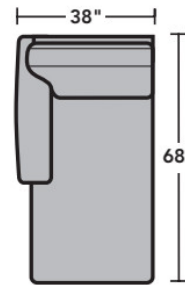

## Components

LAF = Left-Arm-Facing  
RAF = Right-Arm-Facing

-33  
LAF Corner Sofa

-34  
RAF Corner Sofa

-37  
LAF Sofa

-38  
RAF Sofa

-27  
LAF Loveseat

-28  
RAF Loveseat

-29  
Armless Loveseat

-23  
Full Wedge

-231  
Corner Chair

-19  
Armless Chair

-255  
LAF Angled Chaise

-265  
RAF Angled Chaise

-25  
LAF Chaise

-26  
RAF Chaise

-17  
LAF Chair

-18  
RAF Chair

Scale 1/4"=1'

Dimensions are in inches and are subject to variance.  
© Flexsteel Industries, Inc. 11/2023  
FLX-CP-FS-CC-3305

FLEXSTEEL®

## Sample Configurations

Scale 1/4"=1'

Dimensions are in inches and are subject to variance.  
© Flexsteel Industries, Inc. 11/2023  
FLX-CP-FS-CC-3305

FLEXSTEEL®