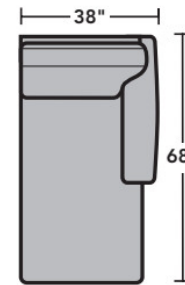

## Components

LAF = Left-Arm-Facing  
RAF = Right-Arm-Facing

-33  
LAF Corner Sofa

-34  
RAF Corner Sofa

-37  
LAF Sofa

-38  
RAF Sofa

-27  
LAF Loveseat

-28  
RAF Loveseat

-29  
Armless Loveseat

-23  
Full Wedge

-231  
Corner Chair

-19  
Armless Chair

-255  
LAF Angled Chaise

-265  
RAF Angled Chaise

-25  
LAF Chaise

-26  
RAF Chaise

-17  
LAF Chair

-18  
RAF Chair

Scale 1/4"=1'

Dimensions are in inches and are subject to variance.  
© Flexsteel Industries, Inc. 11/2023  
FLX-CP-FS-CC-3305

FLEXSTEEL®

## Sample Configurations

Scale 1/4"=1'

Dimensions are in inches and are subject to variance.  
© Flexsteel Industries, Inc. 11/2023  
FLX-CP-FS-CC-3305

FLEXSTEEL®