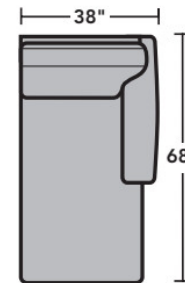

3305 Vail Sectional | Components & Configurations

Leather Furniture

Components

LAF = Left-Arm-Facing
RAF = Right-Arm-Facing

-33
LAF Corner Sofa

-34
RAF Corner Sofa

-37
LAF Sofa

-38
RAF Sofa

-27
LAF Loveseat

-28
RAF Loveseat

-29
Armless Loveseat

-23
Full Wedge

-231
Corner Chair

-19
Armless Chair

-255
LAF Angled Chaise

-265
RAF Angled Chaise

-25
LAF Chaise

-26
RAF Chaise

-17
LAF Chair

-18
RAF Chair

Scale 1/4"=1'

Dimensions are in inches and are subject to variance.
© Flexsteel Industries, Inc. 11/2023
FLX-CP-FS-CC-3305

FLEXSTEEL®

3305 Vail Sectional | Components & Configurations

Leather Furniture

Sample Configurations

Scale 1/4"=1'

Dimensions are in inches and are subject to variance.
© Flexsteel Industries, Inc. 11/2023
FLX-CP-FS-CC-3305

FLEXSTEEL®