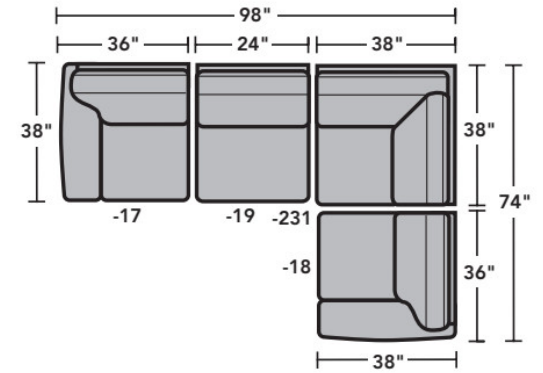

- Standard
- Optional

**PRODUCT DIMENSIONS**

	OVERALL			SEAT			Arm Height
	Height	Width	Depth	Height	Width	Depth	
<b>LAF Chair</b> -17	35"	36"	38"	21"	25"	22"	25"
<b>RAF Chair</b> -18	35"	36"	38"	21"	25"	22"	25"
<b>Armless Chair</b> -19	35"	24"	38"	21"	24"	22"	
<b>Full Wedge</b> -23	35"	67"	39"	21"	42"	25"	
<b>Corner Chair</b> -231	35"	38"	38"	21"	22"	22"	
<b>LAF Chaise</b> -25	35"	38"	68"	21"	28"	52"	25"
<b>RAF Chaise</b> -26	35"	38"	68"	21"	28"	52"	25"
<b>LAF Loveseat</b> -27	35"	60"	38"	21"	49"	22"	25"
<b>RAF Loveseat</b> -28	35"	60"	38"	21"	49"	22"	25"
<b>Armless Loveseat</b> -29	35"	64"	38"	21"	64"	22"	
<b>LAF Corner Sofa</b> -33	35"	100"	38"	21"	72"	22"	25"
<b>RAF Corner Sofa</b> -34	35"	100"	38"	21"	72"	22"	25"
<b>LAF Sofa</b> -37	35"	85"	38"	21"	74"	22"	25"
<b>RAF Sofa</b> -38	35"	85"	38"	21"	74"	22"	25"
<b>RAF Angled Chaise</b> -265	35"	67"	50"	21"	47"	35"	25"
<b>LAF Angled Chaise</b> -255	35"	67"	50"	21"	47"	35"	25"

-29  
Armless Loveseat

-23  
Full Wedge

-231  
Corner Chair

-19  
Armless Chair

-255  
LAF Angled Chaise

-265  
RAF Angled Chaise

-25  
LAF Chaise

-26  
RAF Chaise

-17  
LAF Chair

-18  
RAF Chair

Scale 1/4"=1'

Dimensions are in inches and are subject to variance.  
© Flexsteel Industries, Inc. 11/2023  
FLX-CP-FS-CC-3305

FLEXSTEEL®

## Sample Configurations

Scale 1/4"=1'

Dimensions are in inches and are subject to variance.  
© Flexsteel Industries, Inc. 11/2023  
FLX-CP-FS-CC-3305

FLEXSTEEL®