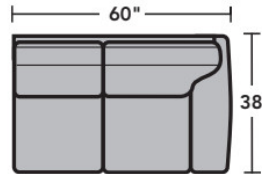

- Standard
- Optional

PRODUCT DIMENSIONS

	OVERALL			SEAT			Arm Height
	Height	Width	Depth	Height	Width	Depth	
LAF Chair -17	35"	36"	38"	21"	25"	22"	25"
RAF Chair -18	35"	36"	38"	21"	25"	22"	25"
Armless Chair -19	35"	24"	38"	21"	24"	22"	
Full Wedge -23	35"	67"	39"	21"	42"	25"	
Corner Chair -231	35"	38"	38"	21"	22"	22"	
LAF Chaise -25	35"	38"	68"	21"	28"	52"	25"
RAF Chaise -26	35"	38"	68"	21"	28"	52"	25"
LAF Loveseat -27	35"	60"	38"	21"	49"	22"	25"
RAF Loveseat -28	35"	60"	38"	21"	49"	22"	25"
Armless Loveseat -29	35"	64"	38"	21"	64"	22"	
LAF Corner Sofa -33	35"	100"	38"	21"	72"	22"	25"
RAF Corner Sofa -34	35"	100"	38"	21"	72"	22"	25"
LAF Sofa -37	35"	85"	38"	21"	74"	22"	25"
RAF Sofa -38	35"	85"	38"	21"	74"	22"	25"
RAF Angled Chaise -265	35"	67"	50"	21"	47"	35"	25"
LAF Angled Chaise -255	35"	67"	50"	21"	47"	35"	25"

3305 Vail Sectional | Components & Configurations

Leather Furniture

Components

LAF = Left-Arm-Facing
RAF = Right-Arm-Facing

-33
LAF Corner Sofa

-34
RAF Corner Sofa

-37
LAF Sofa

-38
RAF Sofa

-27
LAF Loveseat

-28
RAF Loveseat

-29
Armless Loveseat

-23
Full Wedge

-231
Corner Chair

-19
Armless Chair

-255
LAF Angled Chaise

-265
RAF Angled Chaise

Leather Furniture

Sample Configurations

Scale 1/4"=1'

Dimensions are in inches and are subject to variance.
© Flexsteel Industries, Inc. 11/2023
FLX-CP-FS-CC-3305

FLEXSTEEL®