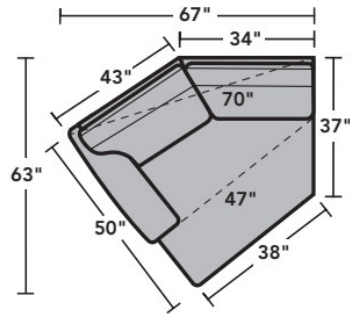

## Components

LAF = Left-Arm-Facing  
RAF = Right-Arm-Facing

-33  
LAF Corner Sofa

-34  
RAF Corner Sofa

-37  
LAF Sofa

-38  
RAF Sofa

-27  
LAF Loveseat

-28  
RAF Loveseat

-29  
Armless Loveseat

-23  
Full Wedge

-231  
Corner Chair

-19  
Armless Chair

-255  
LAF Angled Chaise

-265  
RAF Angled Chaise

-25  
LAF Chaise

-26  
RAF Chaise

-17  
LAF Chair

-18  
RAF Chair

Scale 1/4"=1'

Dimensions are in inches and are subject to variance.  
© Flexsteel Industries, Inc. 11/2023  
FLX-CP-FS-CC-3305

FLEXSTEEL®

## Sample Configurations

Scale 1/4"=1'

Dimensions are in inches and are subject to variance.  
© Flexsteel Industries, Inc. 11/2023  
FLX-CP-FS-CC-3305

FLEXSTEEL®