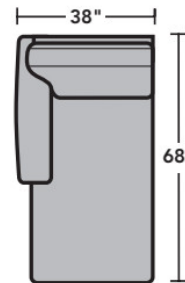

3305 Vail Sectional | Components & Configurations

Leather Furniture

Components

LAF = Left-Arm-Facing
RAF = Right-Arm-Facing

-33
LAF Corner Sofa

-34
RAF Corner Sofa

-37
LAF Sofa

-38
RAF Sofa

-27
LAF Loveseat

-28
RAF Loveseat

-29
Armless Loveseat

-23
Full Wedge

-231
Corner Chair

-19
Armless Chair

-255
LAF Angled Chaise

-265
RAF Angled Chaise

-25
LAF Chaise

-26
RAF Chaise

-17
LAF Chair

-18
RAF Chair

Scale 1/4"=1'

Dimensions are in inches and are subject to variance.
© Flexsteel Industries, Inc. 11/2023
FLX-CP-FS-CC-3305

FLEXSTEEL®

3305 Vail Sectional | Components & Configurations

Leather Furniture

Sample Configurations

Scale 1/4"=1'

Dimensions are in inches and are subject to variance.
© Flexsteel Industries, Inc. 11/2023
FLX-CP-FS-CC-3305

FLEXSTEEL®