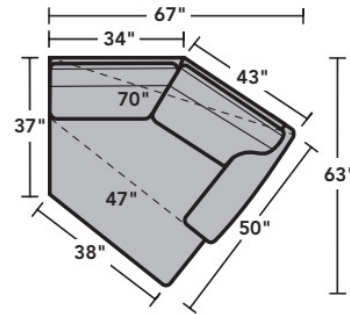

## Components

LAF = Left-Arm-Facing  
RAF = Right-Arm-Facing

-33  
LAF Corner Sofa

-34  
RAF Corner Sofa

-37  
LAF Sofa

-38  
RAF Sofa

-27  
LAF Loveseat

-28  
RAF Loveseat

-29  
Armless Loveseat

-23  
Full Wedge

-231  
Corner Chair

-19  
Armless Chair

-255  
LAF Angled Chaise

-265  
RAF Angled Chaise

-25  
LAF Chaise

-26  
RAF Chaise

-17  
LAF Chair

-18  
RAF Chair

Scale 1/4"=1'

Dimensions are in inches and are subject to variance.  
© Flexsteel Industries, Inc. 11/2023  
FLX-CP-FS-CC-3305

FLEXSTEEL®

## Sample Configurations

Scale 1/4"=1'

Dimensions are in inches and are subject to variance.  
© Flexsteel Industries, Inc. 11/2023  
FLX-CP-FS-CC-3305

FLEXSTEEL®