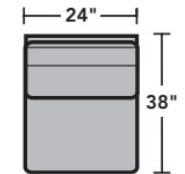

## Components

LAF = Left-Arm-Facing  
RAF = Right-Arm-Facing

-33  
LAF Corner Sofa

-34  
RAF Corner Sofa

-37  
LAF Sofa

-38  
RAF Sofa

-27  
LAF Loveseat

-28  
RAF Loveseat

-29  
Armless Loveseat

-23  
Full Wedge

-231  
Corner Chair

-19  
Armless Chair

-255  
LAF Angled Chaise

-265  
RAF Angled Chaise

-25  
LAF Chaise

-26  
RAF Chaise

-17  
LAF Chair

-18  
RAF Chair

Scale 1/4"=1'

Dimensions are in inches and are subject to variance.  
© Flexsteel Industries, Inc. 11/2023  
FLX-CP-FS-CC-3305

FLEXSTEEL®

## Sample Configurations

Scale 1/4"=1'

Dimensions are in inches and are subject to variance.  
© Flexsteel Industries, Inc. 11/2023  
FLX-CP-FS-CC-3305

FLEXSTEEL®