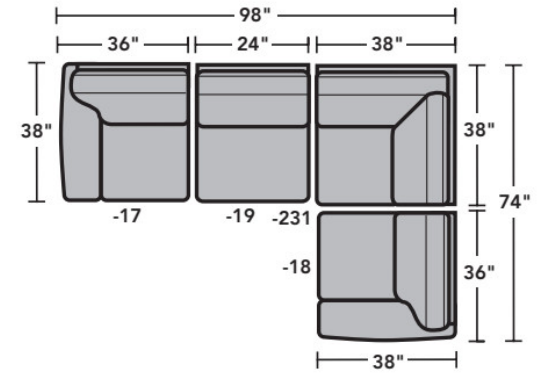

- Standard
- Optional

PRODUCT DIMENSIONS

	OVERALL			SEAT			Arm Height
	Height	Width	Depth	Height	Width	Depth	
LAF Chair -17	35"	36"	38"	21"	25"	22"	25"
RAF Chair -18	35"	36"	38"	21"	25"	22"	25"
Armless Chair -19	35"	24"	38"	21"	24"	22"	
Full Wedge -23	35"	67"	39"	21"	42"	25"	
Corner Chair -231	35"	38"	38"	21"	22"	22"	
LAF Chaise -25	35"	38"	68"	21"	28"	52"	25"
RAF Chaise -26	35"	38"	68"	21"	28"	52"	25"
LAF Loveseat -27	35"	60"	38"	21"	49"	22"	25"
RAF Loveseat -28	35"	60"	38"	21"	49"	22"	25"
Armless Loveseat -29	35"	64"	38"	21"	64"	22"	
LAF Corner Sofa -33	35"	100"	38"	21"	72"	22"	25"
RAF Corner Sofa -34	35"	100"	38"	21"	72"	22"	25"
LAF Sofa -37	35"	85"	38"	21"	74"	22"	25"
RAF Sofa -38	35"	85"	38"	21"	74"	22"	25"
RAF Angled Chaise -265	35"	67"	50"	21"	47"	35"	25"
LAF Angled Chaise -255	35"	67"	50"	21"	47"	35"	25"

-27
LAF Loveseat

-28
RAF Loveseat

-29
Armless Loveseat

-23
Full Wedge

-231
Corner Chair

-19
Armless Chair

-255
LAF Angled Chaise

-265
RAF Angled Chaise

-25
LAF Chaise

-26
RAF Chaise

-17
LAF Chair

-18
RAF Chair

Scale 1/4"=1'

Dimensions are in inches and are subject to variance.
© Flexsteel Industries, Inc. 11/2023
FLX-CP-FS-CC-3305

FLEXSTEEL®

3305 Vail Sectional | Components & Configurations

Leather Furniture

Sample Configurations

Scale 1/4"=1'

Dimensions are in inches and are subject to variance.
© Flexsteel Industries, Inc. 11/2023
FLX-CP-FS-CC-3305

FLEXSTEEL®