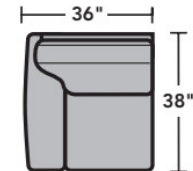

3305 Vail Sectional | Components & Configurations

Leather Furniture

Components

LAF = Left-Arm-Facing
RAF = Right-Arm-Facing

-33
LAF Corner Sofa

-34
RAF Corner Sofa

-37
LAF Sofa

-38
RAF Sofa

-27
LAF Loveseat

-28
RAF Loveseat

-29
Armless Loveseat

-23
Full Wedge

-231
Corner Chair

-19
Armless Chair

-255
LAF Angled Chaise

-265
RAF Angled Chaise

-25
LAF Chaise

-26
RAF Chaise

-17
LAF Chair

-18
RAF Chair

Scale 1/4"=1'

Dimensions are in inches and are subject to variance.
© Flexsteel Industries, Inc. 11/2023
FLX-CP-FS-CC-3305

FLEXSTEEL®

3305 Vail Sectional | Components & Configurations

Leather Furniture

Sample Configurations

Scale 1/4"=1'

Dimensions are in inches and are subject to variance.
© Flexsteel Industries, Inc. 11/2023
FLX-CP-FS-CC-3305

FLEXSTEEL®