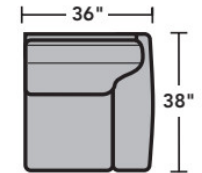

## Components

LAF = Left-Arm-Facing  
RAF = Right-Arm-Facing

-33  
LAF Corner Sofa

-34  
RAF Corner Sofa

-37  
LAF Sofa

-38  
RAF Sofa

-27  
LAF Loveseat

-28  
RAF Loveseat

-29  
Armless Loveseat

-23  
Full Wedge

-231  
Corner Chair

-19  
Armless Chair

-255  
LAF Angled Chaise

-265  
RAF Angled Chaise

-25  
LAF Chaise

-26  
RAF Chaise

-17  
LAF Chair

-18  
RAF Chair

Scale 1/4"=1'

Dimensions are in inches and are subject to variance.  
© Flexsteel Industries, Inc. 11/2023  
FLX-CP-FS-CC-3305

FLEXSTEEL®

## Sample Configurations

Scale 1/4"=1'

Dimensions are in inches and are subject to variance.  
© Flexsteel Industries, Inc. 11/2023  
FLX-CP-FS-CC-3305

FLEXSTEEL®