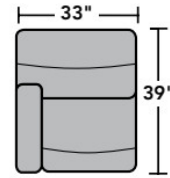

| | OVERALL | | | SEAT | | | Arm Height | Open Depth | Wall Clearance |
|---------------------------------------|---------|-------|-------|--------|-------|-------|------------|------------|----------------|
| | Height | Width | Depth | Height | Width | Depth | | | |
| Straight Console -72 | 43" | 9" | 39" | 24" | 9" | 24" | | | |
| Full Wedge -23 | 43" | 64" | 39" | 23" | 42" | 25" | | | |
| Armless Chair -19 | 43" | 27" | 39" | 23" | 27" | 21" | | | |
| Armless Power Recliner -59M | 43" | 27" | 39" | 23" | 27" | 21" | | 68" | 5" |
| RAF Power Recliner -58M | 43" | 33" | 39" | 23" | 27" | 21" | 26" | 68" | 7" |
| LAF Power Recliner -57M | 43" | 33" | 39" | 23" | 27" | 21" | 26" | 68" | 7" |

2902 Davis Sectional | Components & Configurations

Reclining Sofas & Sectionals

Components

LAF = Left-Arm-Facing
RAF = Right-Arm-Facing

2902-23
Full Wedge

2902-19
Armless Chair

2902-57
LAF Recliner
2902-57M
LAF Power Recliner
2902-57H
LAF Power Recliner
with Power Headrest

2902-58
RAF Recliner
2902-58M
RAF Power Recliner
2902-58H
RAF Power Recliner
with Power Headrest

2902-59
Armless Recliner
2902-59M
Armless Power Recliner
2902-59H
Armless Power Recliner
with Power Headrest

2902-72
Straight Console

Sample Configurations

Scale 1/4" = 1'

Dimensions are in inches and are subject to variance.
© Flexsteel Industries, Inc. 10/18 | Rev 12/20
FLX-CP-FR-CC-2902

FLEXSTEEL®