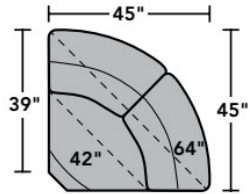

| | OVERALL | | | SEAT | | | Arm Height | Open Depth | Wall Clearance |
|---------------------------------------|---------|-------|-------|--------|-------|-------|------------|------------|----------------|
| | Height | Width | Depth | Height | Width | Depth | | | |
| Straight Console -72 | 43" | 9" | 39" | 24" | 9" | 24" | | | |
| Full Wedge -23 | 43" | 64" | 39" | 23" | 42" | 25" | | | |
| Armless Chair -19 | 43" | 27" | 39" | 23" | 27" | 21" | | | |
| Armless Power Recliner -59M | 43" | 27" | 39" | 23" | 27" | 21" | | 68" | 5" |
| RAF Power Recliner -58M | 43" | 33" | 39" | 23" | 27" | 21" | 26" | 68" | 7" |
| LAF Power Recliner -57M | 43" | 33" | 39" | 23" | 27" | 21" | 26" | 68" | 7" |

- Standard
- Optional

NOTES

Power allows you to smoothly recline to any position.
A single USB port is included on each power button control on styles with arms.

Interlocking Brackets

Interlocking brackets securely attach one sectional component to another to prevent them from separating even when reclining.

2902 Davis Sectional | Components & Configurations

Reclining Sofas & Sectionals

Components

LAF = Left-Arm-Facing
RAF = Right-Arm-Facing

2902-23
Full Wedge

2902-19
Armless Chair

2902-57
LAF Recliner
2902-57M
LAF Power Recliner
2902-57H
LAF Power Recliner
with Power Headrest

2902-72
Straight Console

Sample Configurations

Scale 1/4" = 1'

Dimensions are in inches and are subject to variance.
© Flexsteel Industries, Inc. 10/18 | Rev 12/20
FLX-CP-FR-CC-2902

FLEXSTEEL®