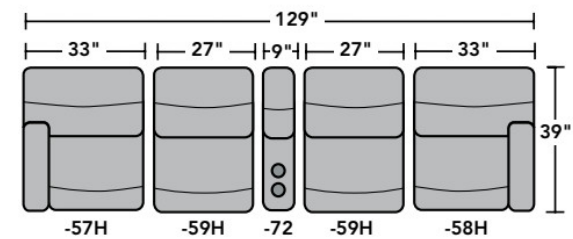

2902 Davis Sectional | Components & Configurations

Reclining Sofas & Sectionals

Components

LAF = Left-Arm-Facing
RAF = Right-Arm-Facing

2902-23
Full Wedge

2902-19
Armless Chair

2902-57
LAF Recliner
2902-57M
LAF Power Recliner
2902-57H
LAF Power Recliner
with Power Headrest

2902-58
RAF Recliner
2902-58M
RAF Power Recliner
2902-58H
RAF Power Recliner
with Power Headrest

2902-59
Armless Recliner
2902-59M
Armless Power Recliner
2902-59H
Armless Power Recliner
with Power Headrest

2902-72
Straight Console

Sample Configurations

Scale 1/4" = 1'

Dimensions are in inches and are subject to variance.
© Flexsteel Industries, Inc. 10/18 | Rev 12/20
FLX-CP-FR-CC-2902

FLEXSTEEL®