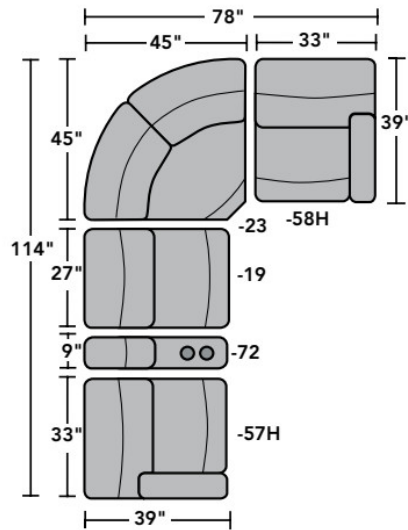

| | OVERALL | | | SEAT | | | Arm Height | Open Depth | Wall Clearance |
|---------------------------------------|---------|-------|-------|--------|-------|-------|------------|------------|----------------|
| | Height | Width | Depth | Height | Width | Depth | | | |
| Straight Console -72 | 43" | 9" | 39" | 24" | 9" | 24" | | | |
| Full Wedge -23 | 43" | 64" | 39" | 23" | 42" | 25" | | | |
| Armless Chair -19 | 43" | 27" | 39" | 23" | 27" | 21" | | | |
| Armless Power Recliner -59M | 43" | 27" | 39" | 23" | 27" | 21" | | 68" | 5" |
| RAF Power Recliner -58M | 43" | 33" | 39" | 23" | 27" | 21" | 26" | 68" | 7" |
| LAF Power Recliner -57M | 43" | 33" | 39" | 23" | 27" | 21" | 26" | 68" | 7" |

2902 Davis Sectional | Components & Configurations

Reclining Sofas & Sectionals

Components

LAF = Left-Arm-Facing
RAF = Right-Arm-Facing

2902-23
Full Wedge

2902-19
Armless Chair

2902-57
LAF Recliner
2902-57M
LAF Power Recliner
2902-57H
LAF Power Recliner
with Power Headrest

2902-58
RAF Recliner
2902-58M
RAF Power Recliner
2902-58H
RAF Power Recliner
with Power Headrest

2902-59
Armless Recliner
2902-59M
Armless Power Recliner
2902-59H
Armless Power Recliner
with Power Headrest

2902-72
Straight Console

Sample Configurations

Scale 1/4" = 1'

Dimensions are in inches and are subject to variance.
© Flexsteel Industries, Inc. 10/18 | Rev 12/20
FLX-CP-FR-CC-2902

FLEXSTEEL®