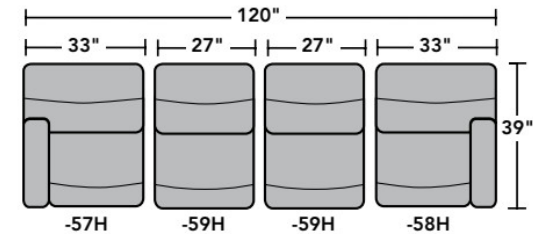

2902 Davis Sectional | Components & Configurations

Reclining Sofas & Sectionals

Components

LAF = Left-Arm-Facing
RAF = Right-Arm-Facing

2902-23
Full Wedge

2902-19
Armless Chair

2902-57
LAF Recliner
2902-57M
LAF Power Recliner
2902-57H
LAF Power Recliner
with Power Headrest

2902-58
RAF Recliner
2902-58M
RAF Power Recliner
2902-58H
RAF Power Recliner
with Power Headrest

2902-59
Armless Recliner
2902-59M
Armless Power Recliner
2902-59H
Armless Power Recliner
with Power Headrest

2902-72
Straight Console

Sample Configurations

Scale 1/4" = 1'

Dimensions are in inches and are subject to variance.
© Flexsteel Industries, Inc. 10/18 | Rev 12/20
FLX-CP-FR-CC-2902

FLEXSTEEL®