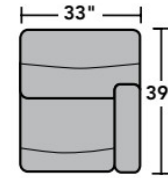

| | OVERALL | | | SEAT | | | Arm Height | Open Depth | Wall Clearance |
|---------------------------------------|---------|-------|-------|--------|-------|-------|------------|------------|----------------|
| | Height | Width | Depth | Height | Width | Depth | | | |
| Straight Console -72 | 43" | 9" | 39" | 24" | 9" | 24" | | | |
| Full Wedge -23 | 43" | 64" | 39" | 23" | 42" | 25" | | | |
| Armless Chair -19 | 43" | 27" | 39" | 23" | 27" | 21" | | | |
| Armless Power Recliner -59M | 43" | 27" | 39" | 23" | 27" | 21" | | 68" | 5" |
| RAF Power Recliner -58M | 43" | 33" | 39" | 23" | 27" | 21" | 26" | 68" | 7" |
| LAF Power Recliner -57M | 43" | 33" | 39" | 23" | 27" | 21" | 26" | 68" | 7" |

2902 Davis Sectional | Components & Configurations

Reclining Sofas & Sectionals

Components

LAF = Left-Arm-Facing
RAF = Right-Arm-Facing

2902-23
Full Wedge

2902-19
Armless Chair

2902-57
LAF Recliner
2902-57M
LAF Power Recliner
2902-57H
LAF Power Recliner
with Power Headrest

2902-58
RAF Recliner
2902-58M
RAF Power Recliner
2902-58H
RAF Power Recliner
with Power Headrest

2902-59
Armless Recliner
2902-59M
Armless Power Recliner
2902-59H
Armless Power Recliner
with Power Headrest

2902-72
Straight Console

Sample Configurations

Scale 1/4" = 1'

Dimensions are in inches and are subject to variance.
© Flexsteel Industries, Inc. 10/18 | Rev 12/20
FLX-CP-FR-CC-2902

FLEXSTEEL®