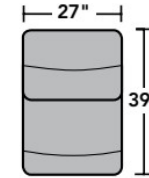

| | OVERALL | | | SEAT | | | Arm Height | Open Depth | Wall Clearance |
|---------------------------------------|---------|-------|-------|--------|-------|-------|------------|------------|----------------|
| | Height | Width | Depth | Height | Width | Depth | | | |
| Straight Console -72 | 43" | 9" | 39" | 24" | 9" | 24" | | | |
| Full Wedge -23 | 43" | 64" | 39" | 23" | 42" | 25" | | | |
| Armless Chair -19 | 43" | 27" | 39" | 23" | 27" | 21" | | | |
| Armless Power Recliner -59M | 43" | 27" | 39" | 23" | 27" | 21" | | 68" | 5" |
| RAF Power Recliner -58M | 43" | 33" | 39" | 23" | 27" | 21" | 26" | 68" | 7" |
| LAF Power Recliner -57M | 43" | 33" | 39" | 23" | 27" | 21" | 26" | 68" | 7" |

2902 Davis Sectional | Components & Configurations

Reclining Sofas & Sectionals

Components

LAF = Left-Arm-Facing
RAF = Right-Arm-Facing

2902-23
Full Wedge

2902-19
Armless Chair

2902-57
LAF Recliner
2902-57M
LAF Power Recliner
2902-57H
LAF Power Recliner
with Power Headrest

2902-58
RAF Recliner
2902-58M
RAF Power Recliner
2902-58H
RAF Power Recliner
with Power Headrest

2902-59
Armless Recliner
2902-59M
Armless Power Recliner
2902-59H
Armless Power Recliner
with Power Headrest

2902-72
Straight Console

Sample Configurations

Scale 1/4" = 1'

Dimensions are in inches and are subject to variance.
© Flexsteel Industries, Inc. 10/18 | Rev 12/20
FLX-CP-FR-CC-2902

FLEXSTEEL®