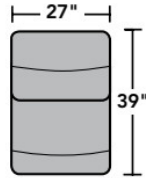

| | OVERALL | | | SEAT | | | Arm Height | Open Depth | Wall Clearance |
|---------------------------------------|---------|-------|-------|--------|-------|-------|------------|------------|----------------|
| | Height | Width | Depth | Height | Width | Depth | | | |
| Straight Console -72 | 43" | 9" | 39" | 24" | 9" | 24" | | | |
| Full Wedge -23 | 43" | 64" | 39" | 23" | 42" | 25" | | | |
| Armless Chair -19 | 43" | 27" | 39" | 23" | 27" | 21" | | | |
| Armless Power Recliner -59M | 43" | 27" | 39" | 23" | 27" | 21" | | 68" | 5" |
| RAF Power Recliner -58M | 43" | 33" | 39" | 23" | 27" | 21" | 26" | 68" | 7" |
| LAF Power Recliner -57M | 43" | 33" | 39" | 23" | 27" | 21" | 26" | 68" | 7" |

2902 Davis Sectional | Components & Configurations

Reclining Sofas & Sectionals

Components

LAF = Left-Arm-Facing
RAF = Right-Arm-Facing

2902-23
Full Wedge

2902-19
Armless Chair

2902-57
LAF Recliner
2902-57M
LAF Power Recliner
2902-57H
LAF Power Recliner
with Power Headrest

2902-58
RAF Recliner
2902-58M
RAF Power Recliner
2902-58H
RAF Power Recliner
with Power Headrest

2902-59
Armless Recliner
2902-59M
Armless Power Recliner
2902-59H
Armless Power Recliner
with Power Headrest

2902-72
Straight Console

Sample Configurations

Scale 1/4" = 1'

Dimensions are in inches and are subject to variance.
© Flexsteel Industries, Inc. 10/18 | Rev 12/20
FLX-CP-FR-CC-2902

FLEXSTEEL®