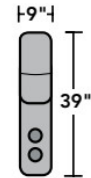

| | OVERALL | | | SEAT | | | Arm Height | Open Depth | Wall Clearance |
|---------------------------------------|---------|-------|-------|--------|-------|-------|------------|------------|----------------|
| | Height | Width | Depth | Height | Width | Depth | | | |
| Straight Console -72 | 43" | 9" | 39" | 24" | 9" | 24" | | | |
| Full Wedge -23 | 43" | 64" | 39" | 23" | 42" | 25" | | | |
| Armless Chair -19 | 43" | 27" | 39" | 23" | 27" | 21" | | | |
| Armless Power Recliner -59M | 43" | 27" | 39" | 23" | 27" | 21" | | 68" | 5" |
| RAF Power Recliner -58M | 43" | 33" | 39" | 23" | 27" | 21" | 26" | 68" | 7" |
| LAF Power Recliner -57M | 43" | 33" | 39" | 23" | 27" | 21" | 26" | 68" | 7" |

2902 Davis Sectional | Components & Configurations

Reclining Sofas & Sectionals

Components

LAF = Left-Arm-Facing
RAF = Right-Arm-Facing

2902-23
Full Wedge

2902-19
Armless Chair

2902-57
LAF Recliner
2902-57M
LAF Power Recliner
2902-57H
LAF Power Recliner
with Power Headrest

2902-58
RAF Recliner
2902-58M
RAF Power Recliner
2902-58H
RAF Power Recliner
with Power Headrest

2902-59
Armless Recliner
2902-59M
Armless Power Recliner
2902-59H
Armless Power Recliner
with Power Headrest

2902-72
Straight Console

Sample Configurations

Scale 1/4" = 1'

Dimensions are in inches and are subject to variance.
© Flexsteel Industries, Inc. 10/18 | Rev 12/20
FLX-CP-FR-CC-2902

FLEXSTEEL®