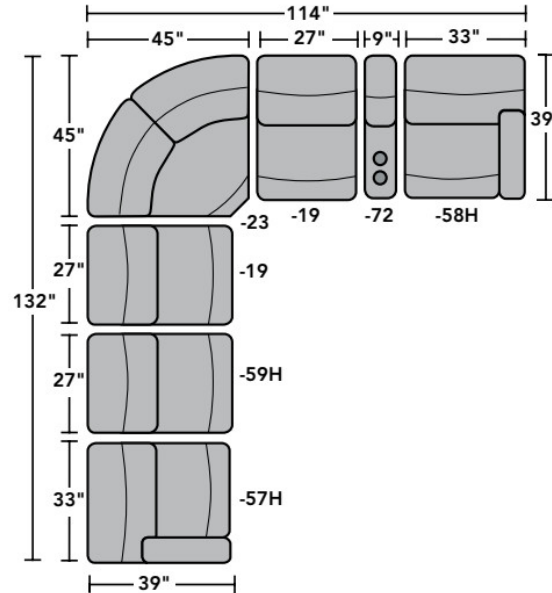

| | OVERALL | | | SEAT | | | Arm Height | Open Depth | Wall Clearance |
|---------------------------------------|---------|-------|-------|--------|-------|-------|------------|------------|----------------|
| | Height | Width | Depth | Height | Width | Depth | | | |
| Straight Console -72 | 43" | 9" | 39" | 24" | 9" | 24" | | | |
| Full Wedge -23 | 43" | 64" | 39" | 23" | 42" | 25" | | | |
| Armless Chair -19 | 43" | 27" | 39" | 23" | 27" | 21" | | | |
| Armless Power Recliner -59M | 43" | 27" | 39" | 23" | 27" | 21" | | 68" | 5" |
| RAF Power Recliner -58M | 43" | 33" | 39" | 23" | 27" | 21" | 26" | 68" | 7" |
| LAF Power Recliner -57M | 43" | 33" | 39" | 23" | 27" | 21" | 26" | 68" | 7" |

2902 Davis Sectional | Components & Configurations

Reclining Sofas & Sectionals

Components

LAF = Left-Arm-Facing
RAF = Right-Arm-Facing

2902-23
Full Wedge

2902-19
Armless Chair

2902-57
LAF Recliner
2902-57M
LAF Power Recliner
2902-57H
LAF Power Recliner
with Power Headrest

2902-58
RAF Recliner
2902-58M
RAF Power Recliner
2902-58H
RAF Power Recliner
with Power Headrest

2902-59
Armless Recliner
2902-59M
Armless Power Recliner
2902-59H
Armless Power Recliner
with Power Headrest

2902-72
Straight Console

Sample Configurations

Scale 1/4" = 1'

Dimensions are in inches and are subject to variance.
© Flexsteel Industries, Inc. 10/18 | Rev 12/20
FLX-CP-FR-CC-2902

FLEXSTEEL®